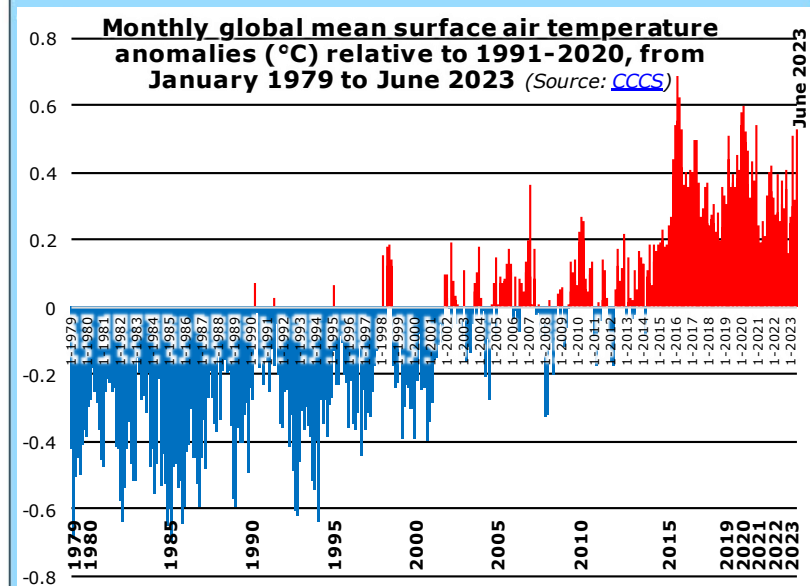

World | Temperature anomalies in June 2023

Latest additional overview maps on Global temperature anomalies have been produced as DG ECHO Daily Maps, available on the ERCC Daily Map [Portal](#).

© European Union, 2023. Map produced by the JRC. The boundaries and the names shown on this map do not imply official endorsement or acceptance by the European Union.