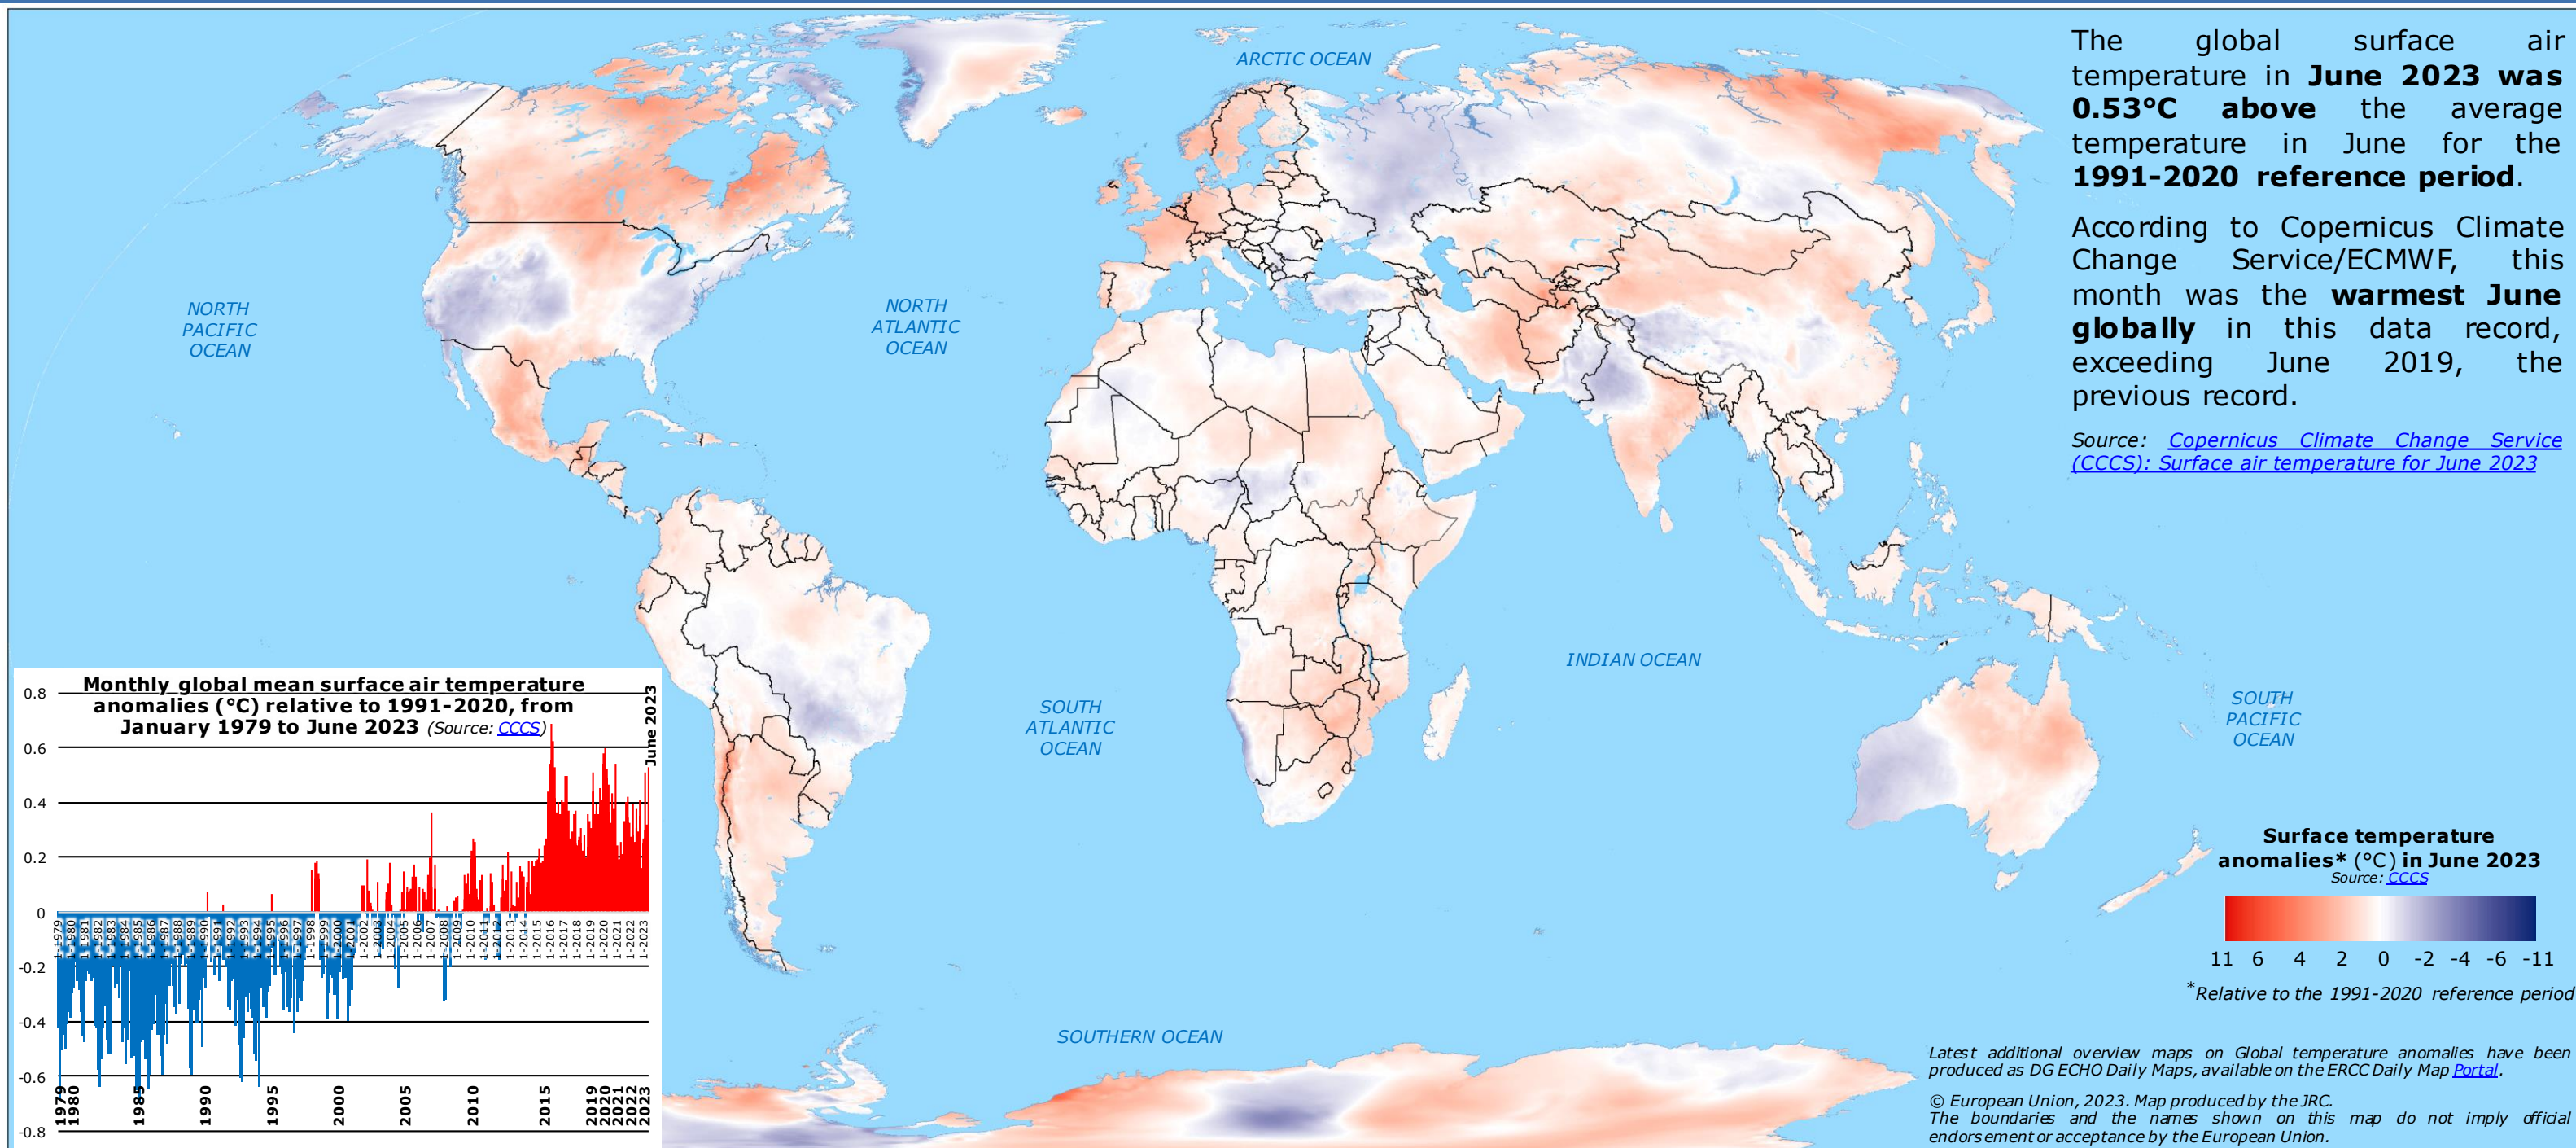

World | Temperature anomalies in June 2023

Latest additional overview maps on Global temperature anomalies have been produced as DG ECHO Daily Maps, available on the ERCC Daily Map [Portal](#).

© European Union, 2023. Map produced by the JRC. The boundaries and the names shown on this map do not imply official endorsement or acceptance by the European Union.