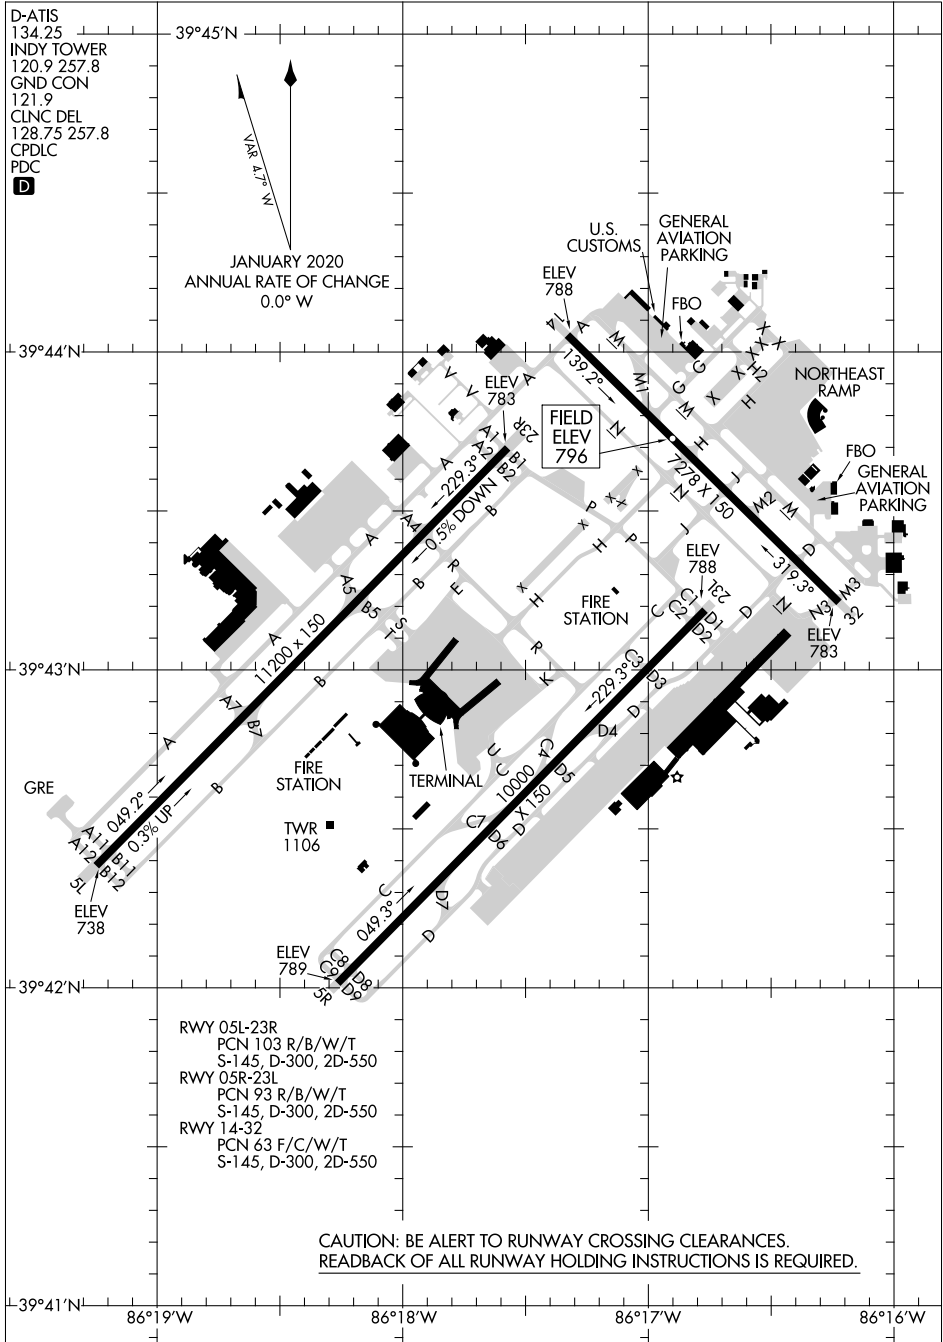

AIRPORT DIAGRAM

AL-203 (FAA)

INDIANAPOLIS INTL (IND)
INDIANAPOLIS, INDIANA

EC-2, 28 JAN 2021 to 25 FEB 2021

EC-2, 28 JAN 2021 to 25 FEB 2021

AIRPORT DIAGRAM

INDIANAPOLIS, INDIANA
INDIANAPOLIS INTL (IND)