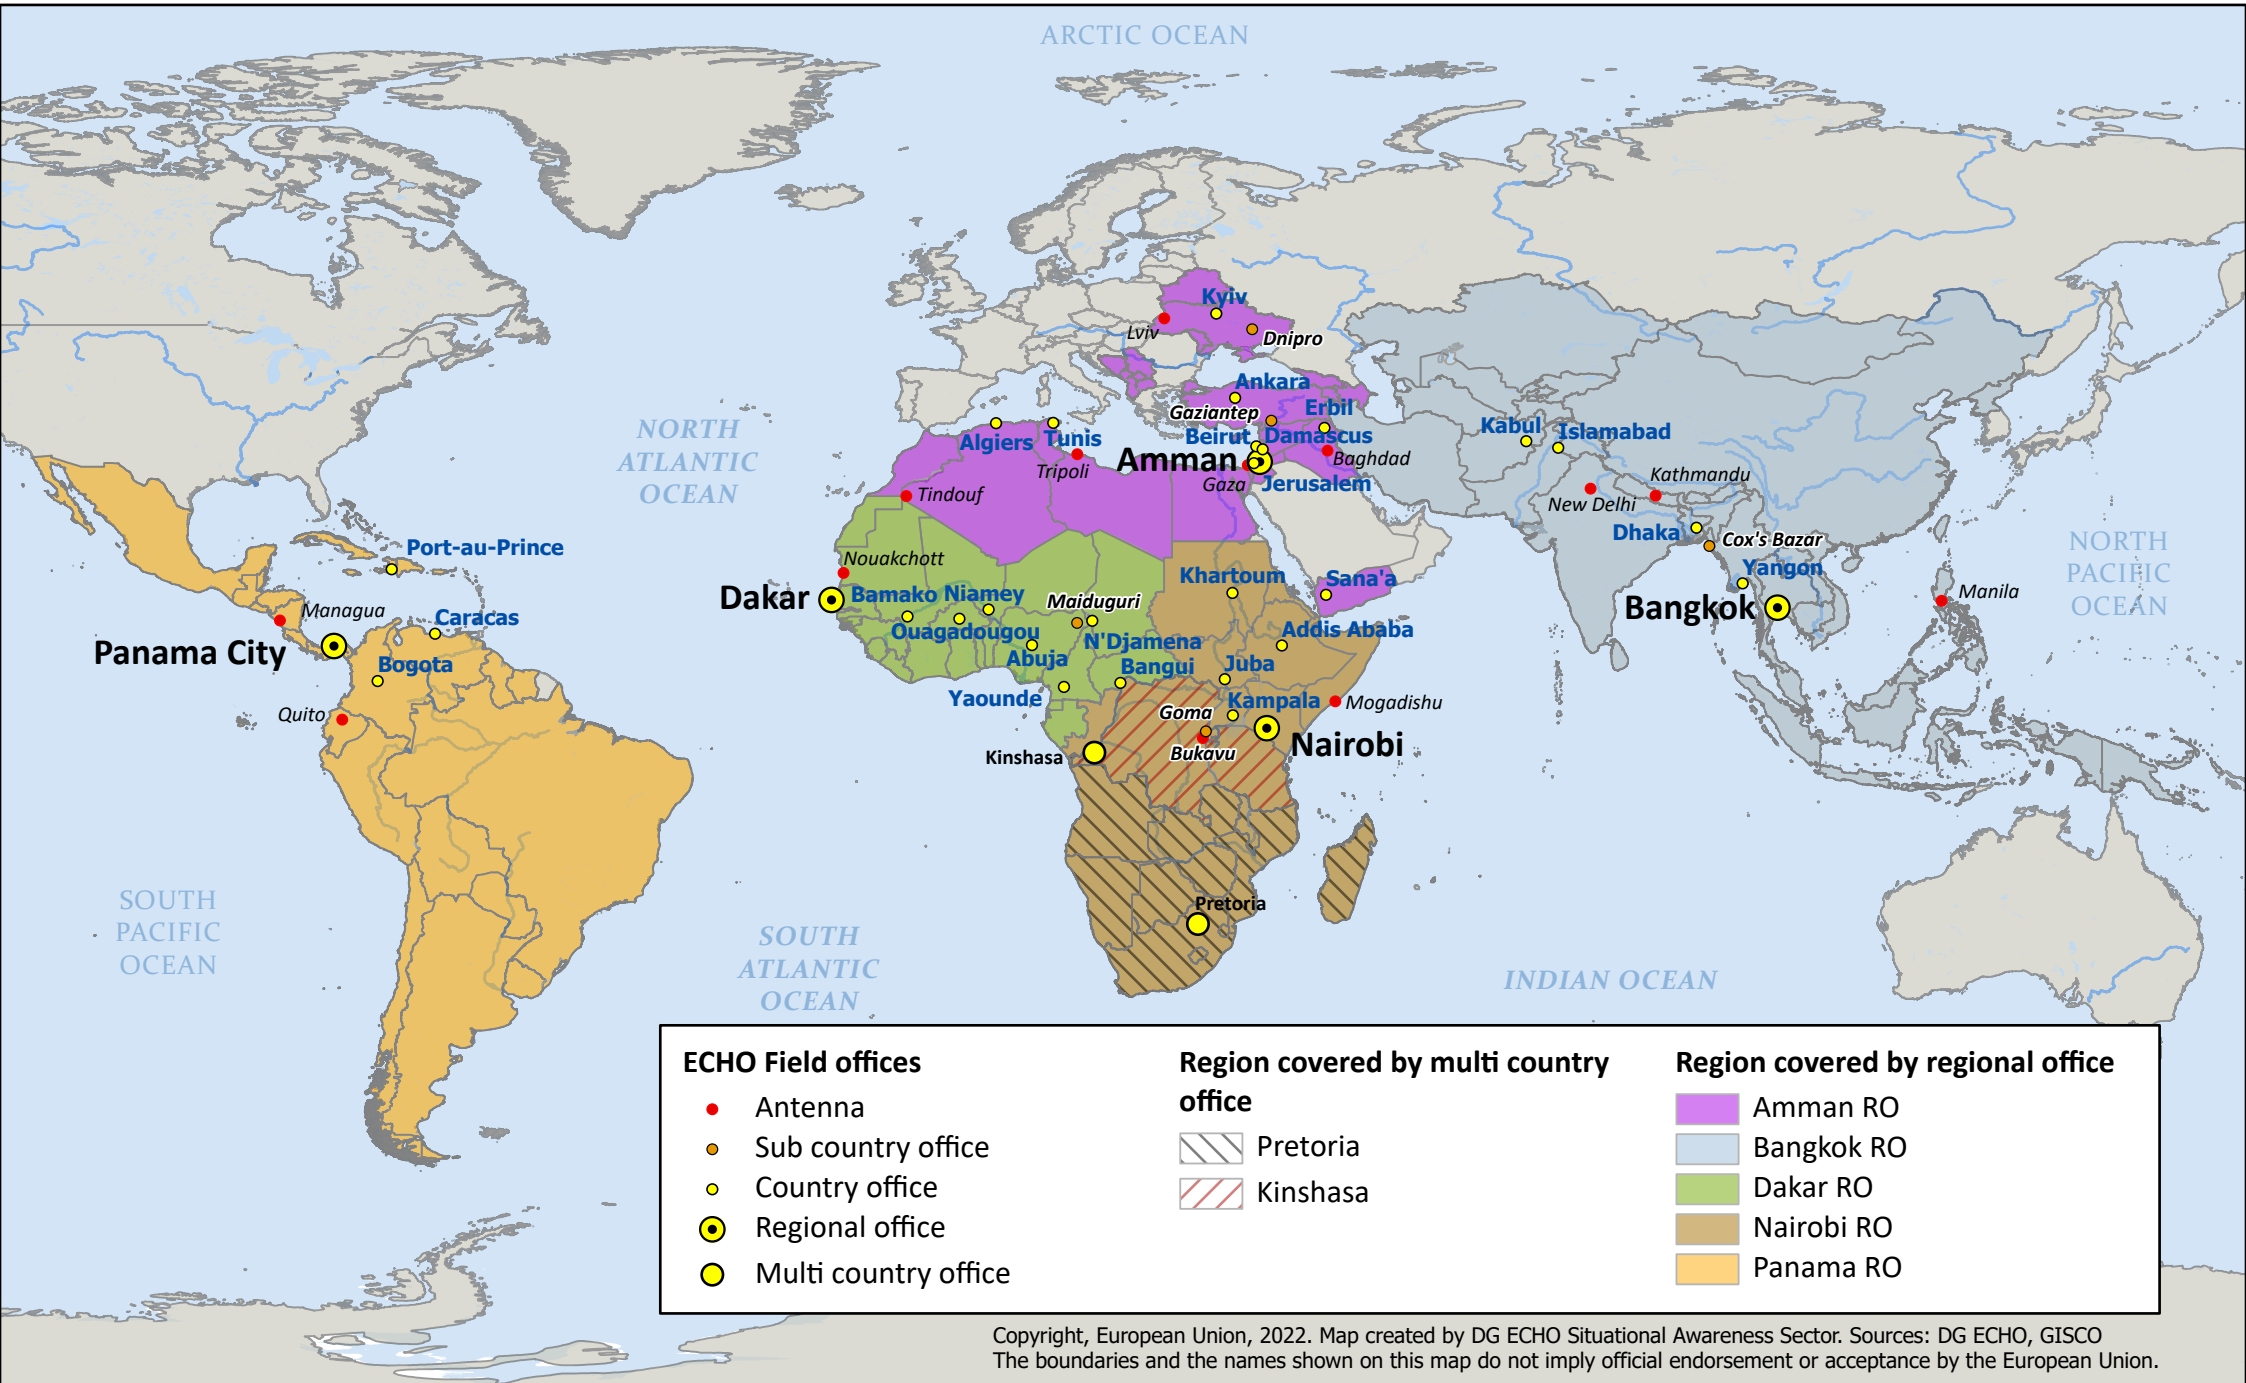

# DG ECHO Field Network

ECHO Field offices	Region covered by multi country office	Region covered by regional office
● Antenna	▨ Pretoria	■ Amman RO
● Sub country office	▧ Kinshasa	■ Bangkok RO
● Country office		■ Dakar RO
● Regional office		■ Nairobi RO
● Multi country office		■ Panama RO