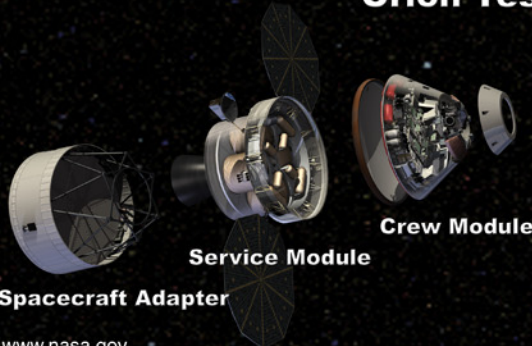

# Orion Integrated Environmental Testing at Plum Brook

**Government Concept for Space Power Facility  
Orion Crew Exploration Vehicle Testing**

**Mechanical Vibration and Reverberant Acoustic Testing**

Mechanical vibration and reverberant acoustic test areas

**Electromagnetic Interference and Compatibility Testing**

Assembly and integration area

Thermal vacuum and electromagnetic interference and compatibility test area

## Orion Test Hardware

**Thermal Vacuum Testing**

Launch Abort System

Crew Module

Service Module

Spacecraft Adapter