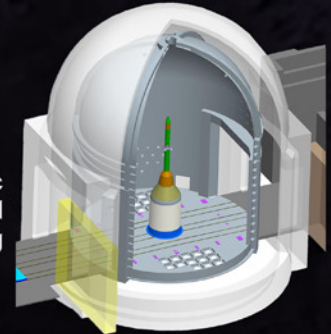

# Orion Integrated Environmental Testing at Plum Brook

**Government Concept for Space Power Facility  
Orion Crew Exploration Vehicle Testing**

**Mechanical Vibration and Reverberant Acoustic Testing**

Mechanical vibration and reverberant acoustic test areas

**Electromagnetic Interference and Compatibility Testing**

Assembly and integration area

Thermal vacuum and electromagnetic interference and compatibility test area

## Orion Test Hardware

**Thermal Vacuum Testing**

Launch Abort System

Crew Module

Service Module

Spacecraft Adapter