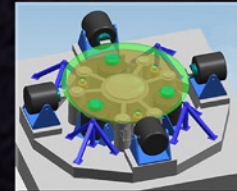

# Orion Integrated Environmental Testing at Plum Brook

**Government Concept for Space Power Facility  
Orion Crew Exploration Vehicle Testing**

**Mechanical Vibration and Reverberant Acoustic Testing**

Mechanical vibration and reverberant acoustic test areas

**Electromagnetic Interference and Compatibility Testing**

Assembly and integration area

Thermal vacuum and electromagnetic interference and compatibility test area

## Orion Test Hardware

**Thermal Vacuum Testing**

Launch Abort System

Crew Module

Service Module

Spacecraft Adapter