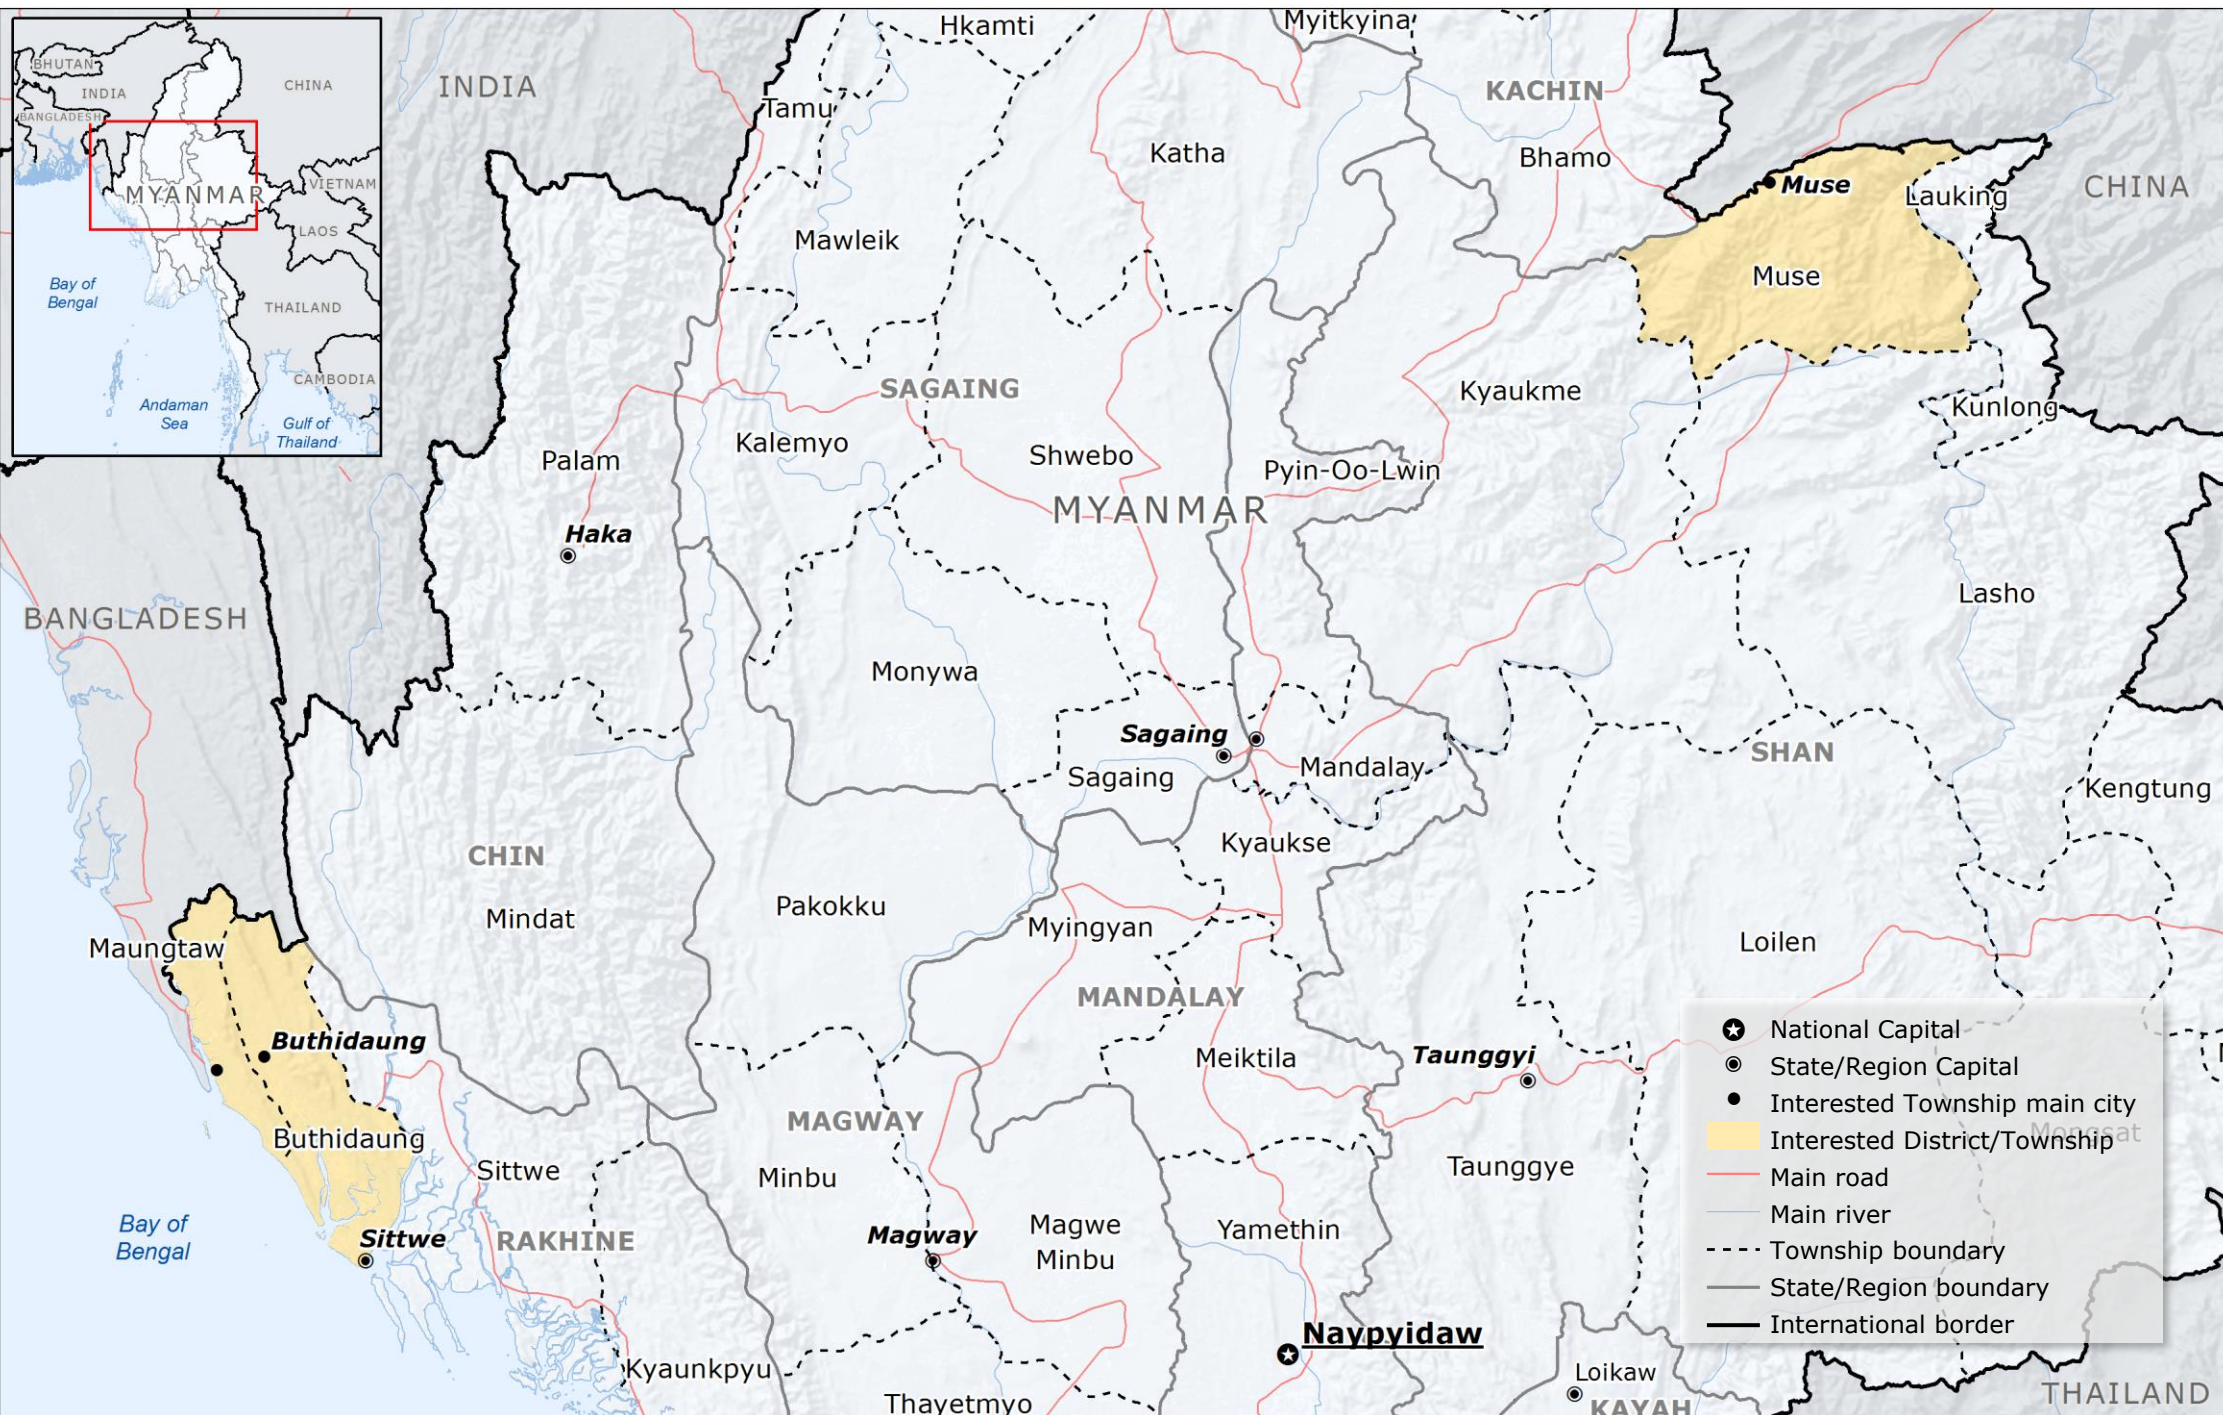

Myanmar/Burma: Northern Rakhine and Northern Shan conflict - November 2016

- ★ National Capital
- State/Region Capital
- Interested Township main city
- Interested District/Township
- Main road
- Main river
- Township boundary
- State/Region boundary
- International border