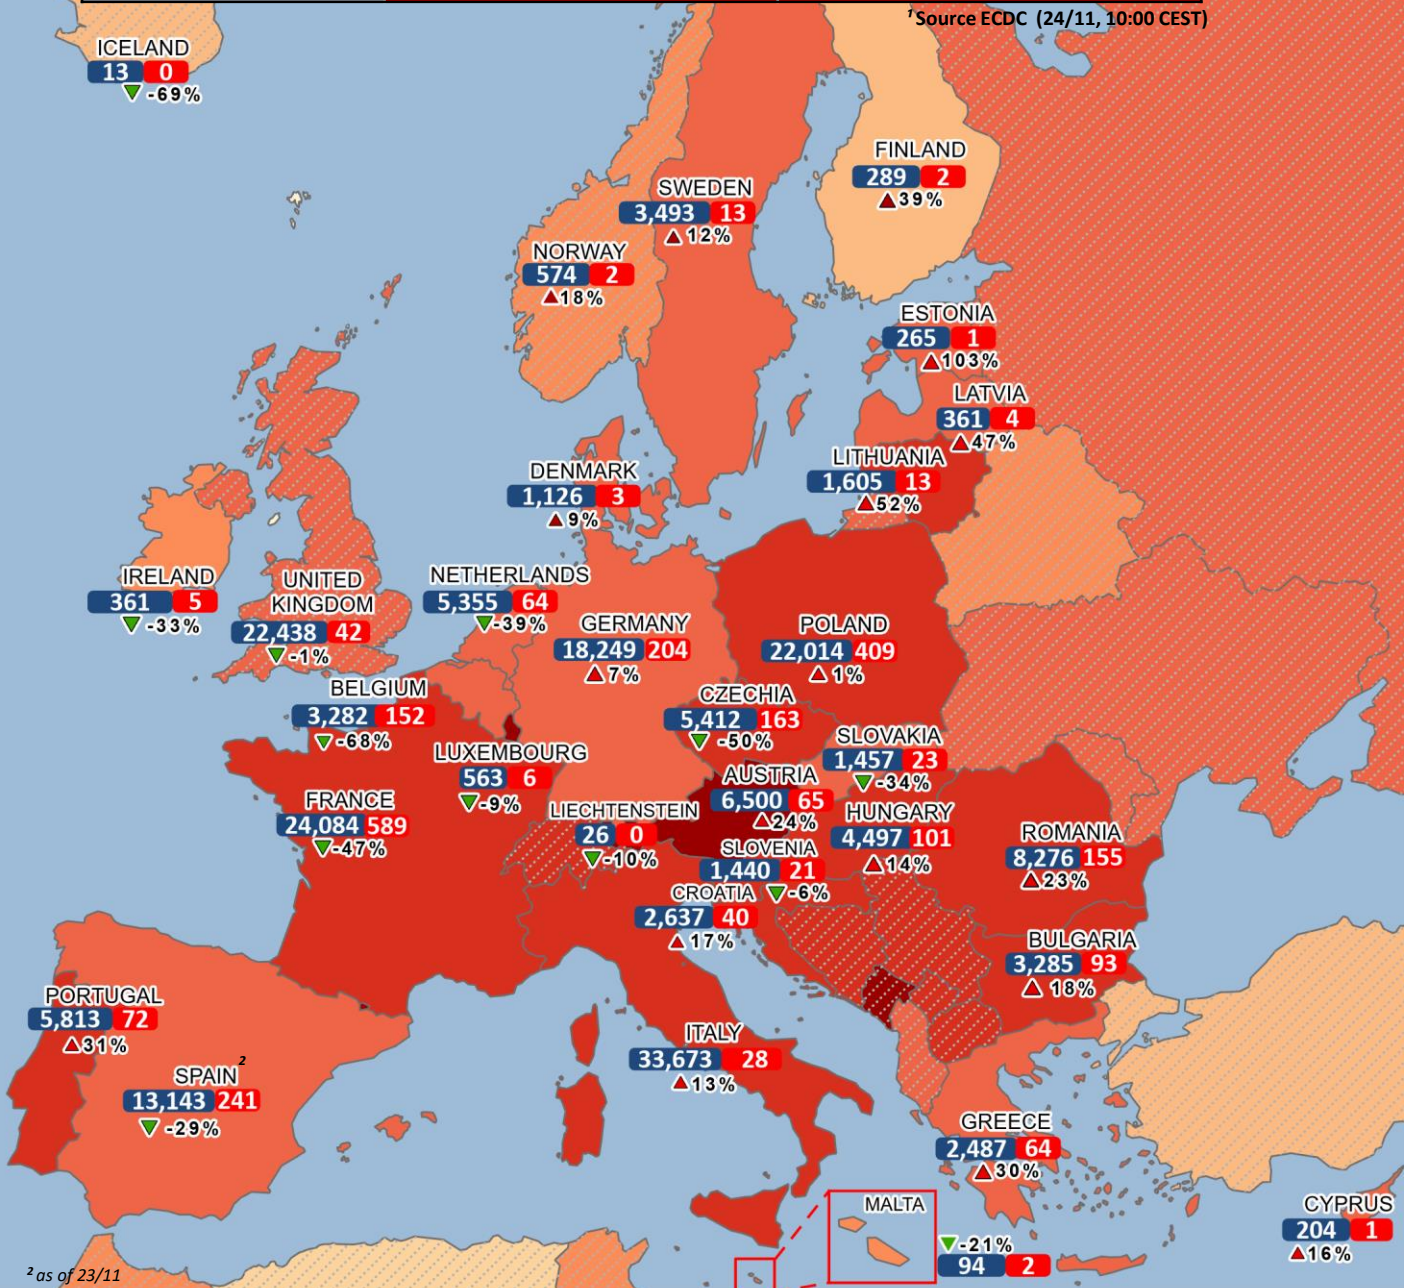

COVID-19 pandemic in the EU/EEA and UK

	Global COVID-19 cases¹	Cases in EU/EEA and UK¹
Confirmed Cases	59,307,493	12,187,608
Deaths	1,397,672	297,248

¹Source ECDC (24/11, 10:00 CEST)

² as of 23/11