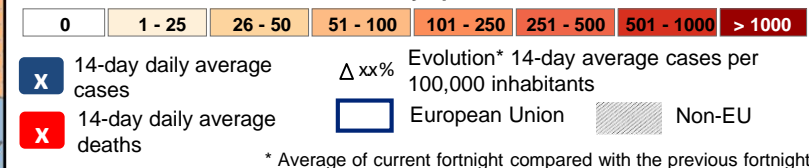

COVID-19 pandemic in the EU/EEA and UK

	Global COVID-19 cases¹	Cases in EU/EEA and UK¹
Confirmed Cases	59,307,493	12,187,608
Deaths	1,397,672	297,248

¹Source ECDC (24/11, 10:00 CEST)

² as of 23/11