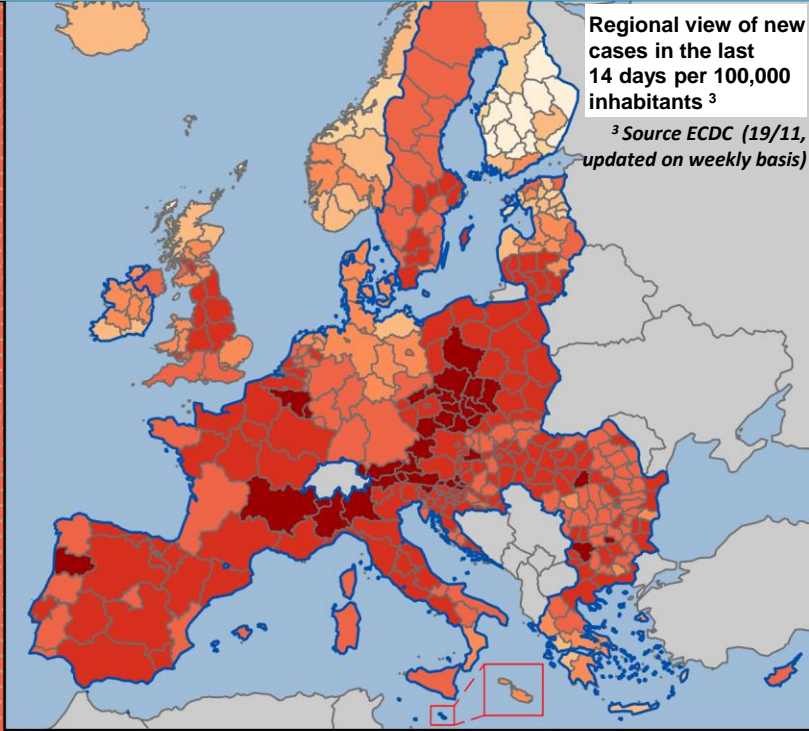

COVID-19 pandemic in the EU/EEA and UK

	Global COVID-19 cases¹	Cases in EU/EEA and UK¹
Confirmed Cases	59,307,493	12,187,608
Deaths	1,397,672	297,248

¹Source ECDC (24/11, 10:00 CEST)

² as of 23/11