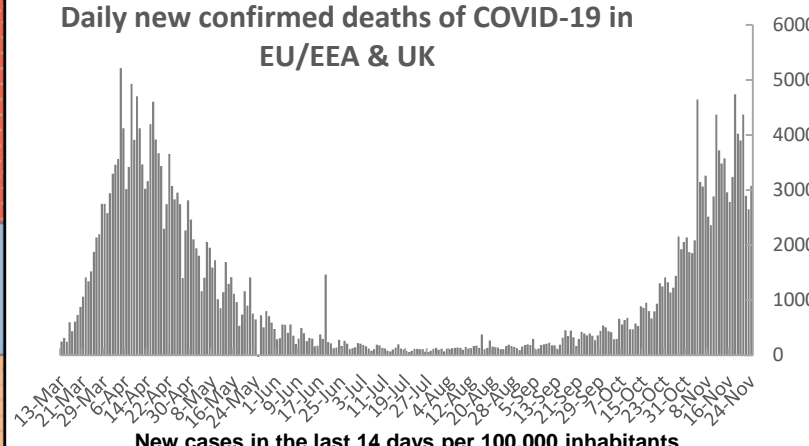

COVID-19 pandemic in the EU/EEA and UK

	Global COVID-19 cases¹	Cases in EU/EEA and UK¹
Confirmed Cases	59,307,493	12,187,608
Deaths	1,397,672	297,248

¹Source ECDC (24/11, 10:00 CEST)

² as of 23/11