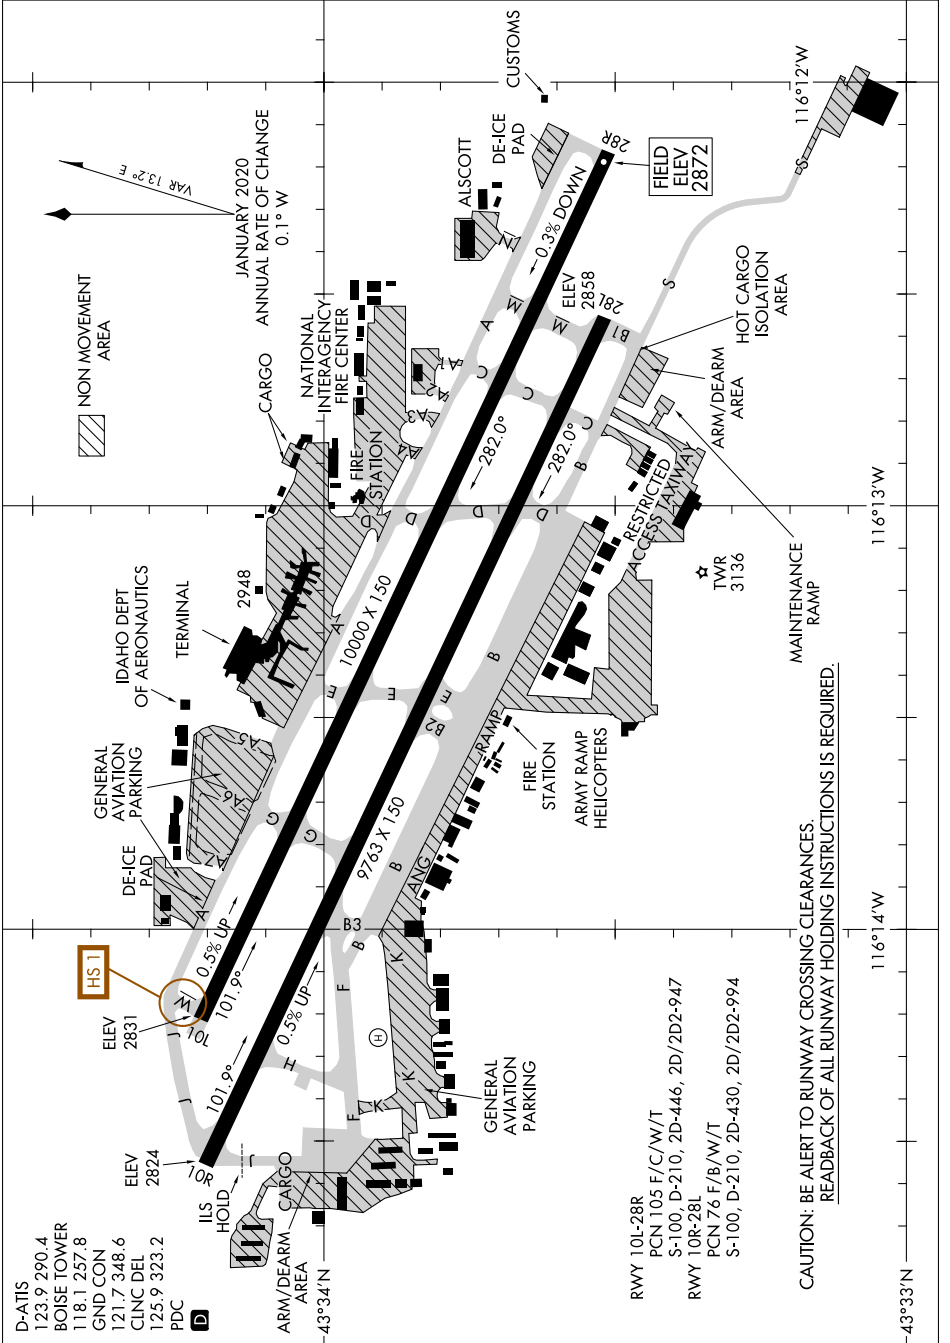

AIRPORT DIAGRAM

NW-1, 28 JAN 2021 to 25 FEB 2021

NW-1, 28 JAN 2021 to 25 FEB 2021

CAUTION: BE ALERT TO RUNWAY CROSSING CLEARANCES
REARBACK OF ALL RUNWAY HOLDING INSTRUCTIONS IS REQUIRED.

AIRPORT DIAGRAM