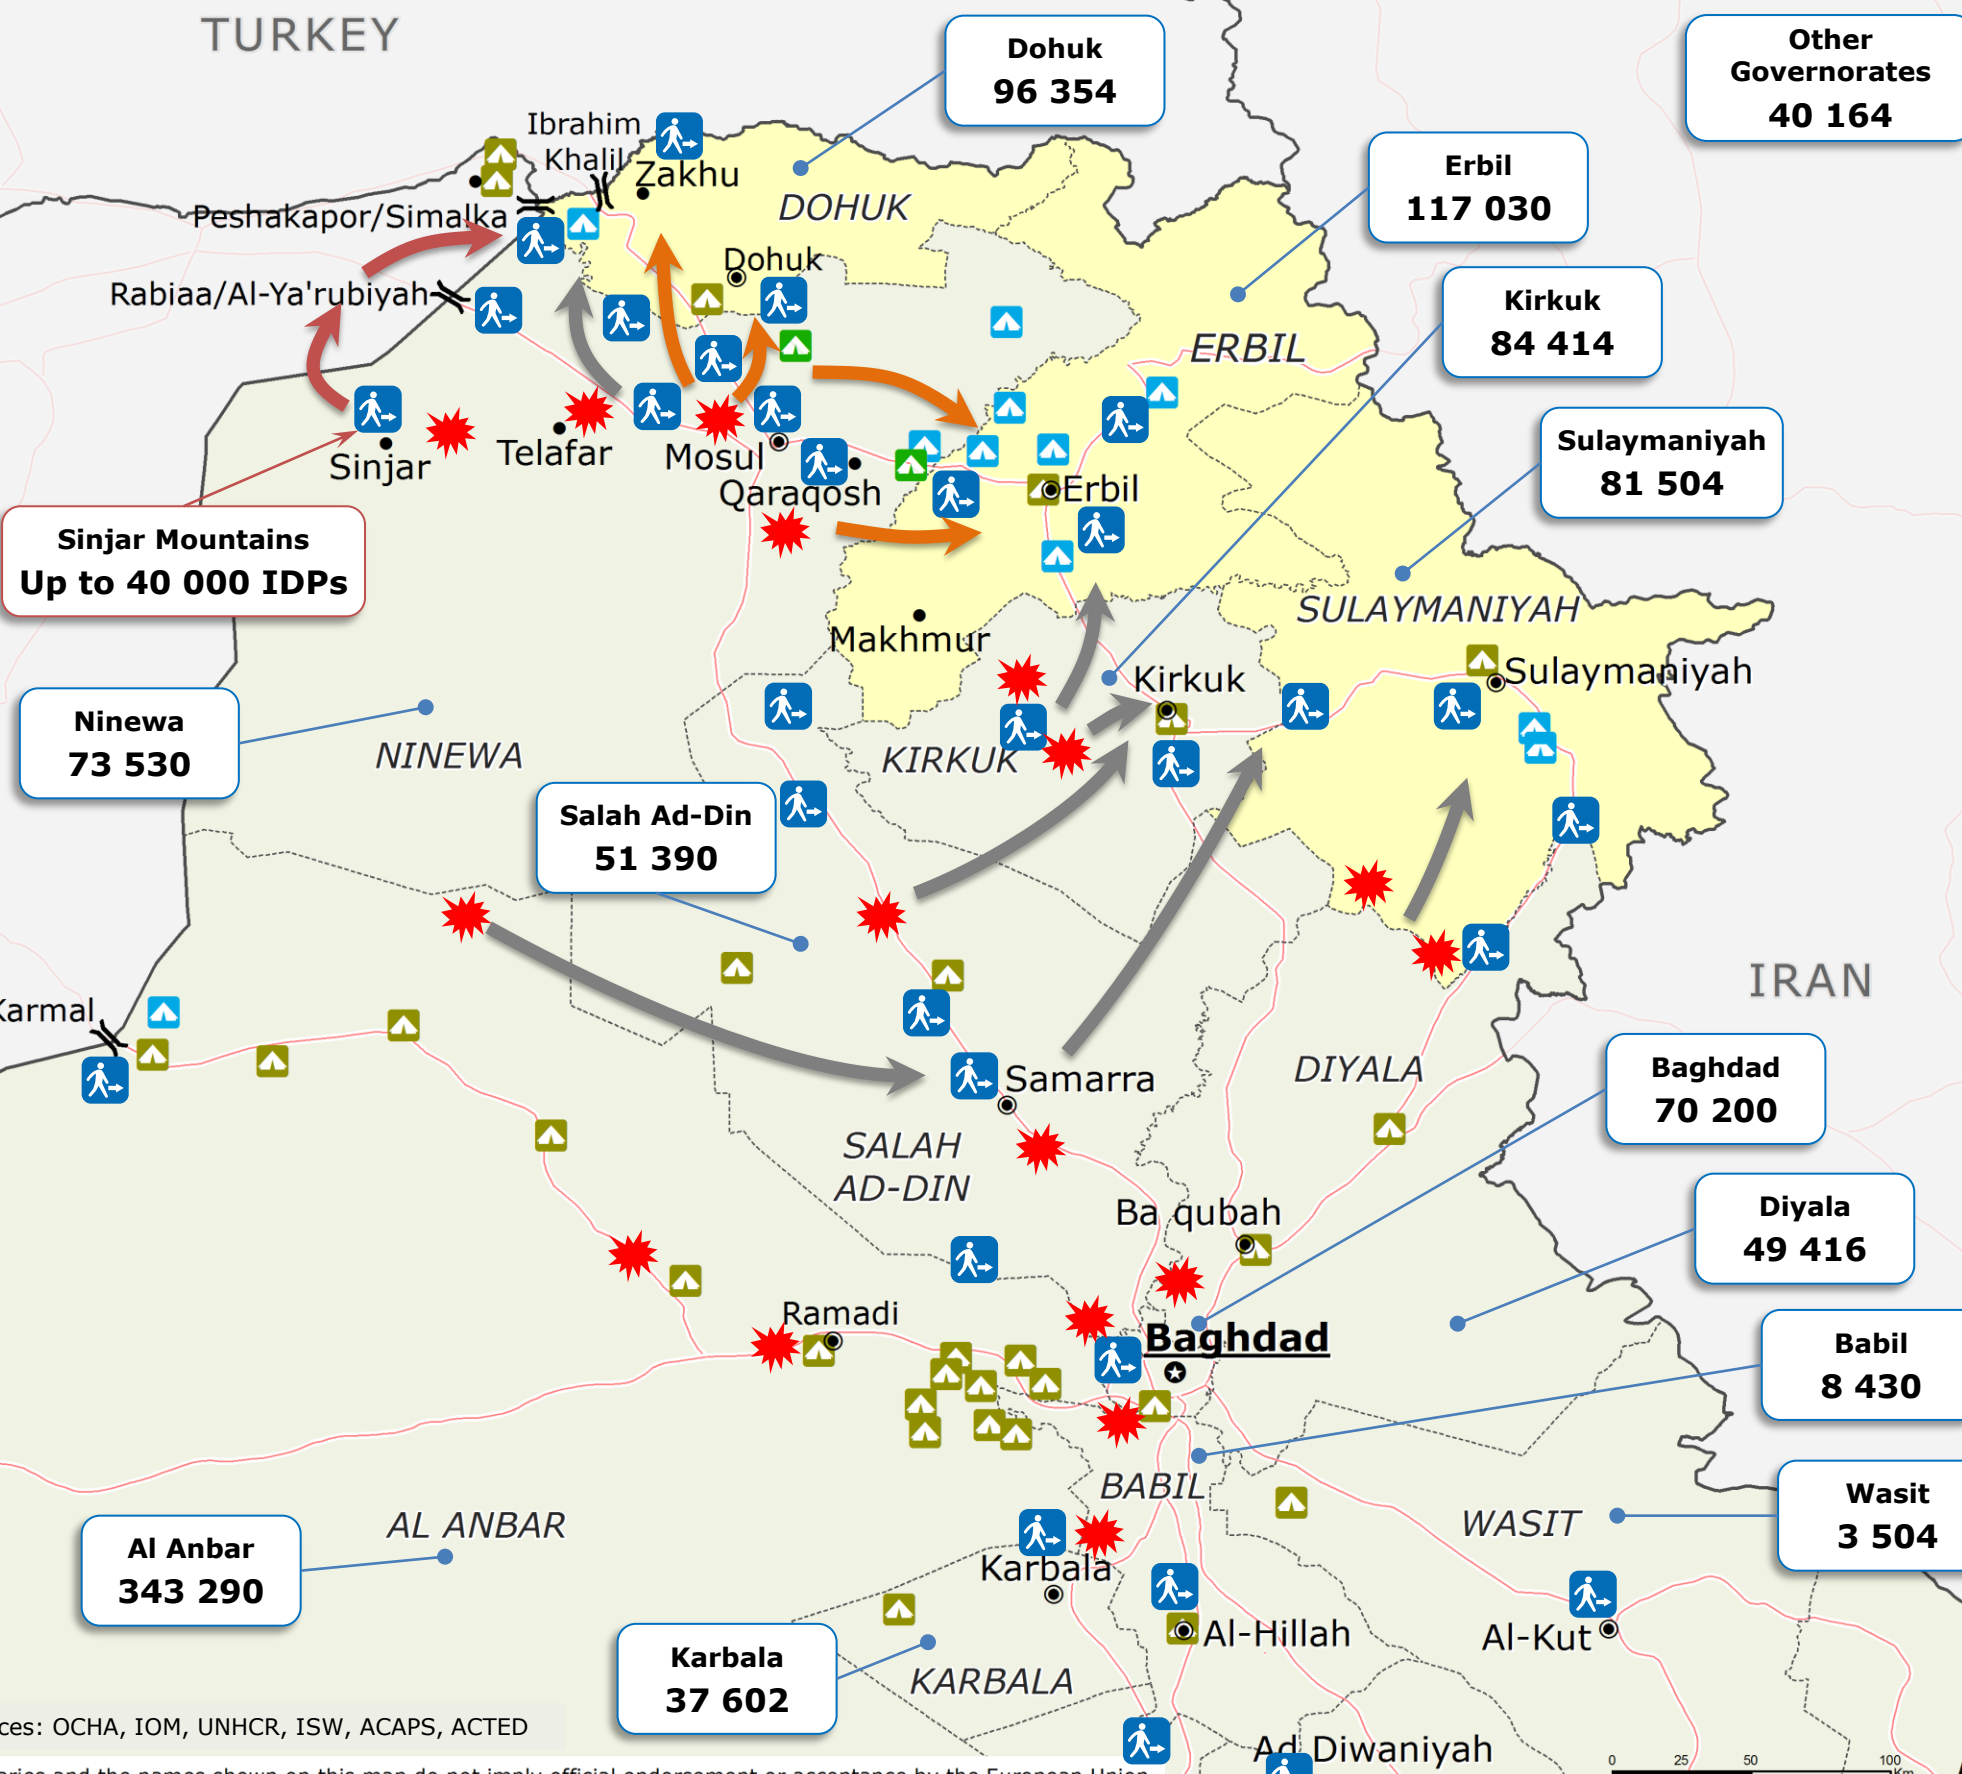

13 August 2014: Iraq – Population Displacement

- Possible population movement
- Possible Christian population movement
- Possible Yazidi population movement
- Syrian refugee camps
- IDP transit sites
- IDP sites/gatherings
- Other main IDPs possible location
- xxx** Number of IDPs per Governorate
- Clash area
- Border crossing points
- Kurdish Regional Government
- National Capital
- Governorate Capital
- Other city
- Major road
- Governorate boundary
- International border

SITUATION

Internally Displaced Persons (IDPs)

1.2 million estimated IDPs, January to July 2014

200 000 estimated IDPs, 3-8 August 2014

Estimated 1.13 million from previous year

218 040 Syrian refugees

Sources: OCHA, IOM, UNHCR, ISW, ACAPS, ACTED