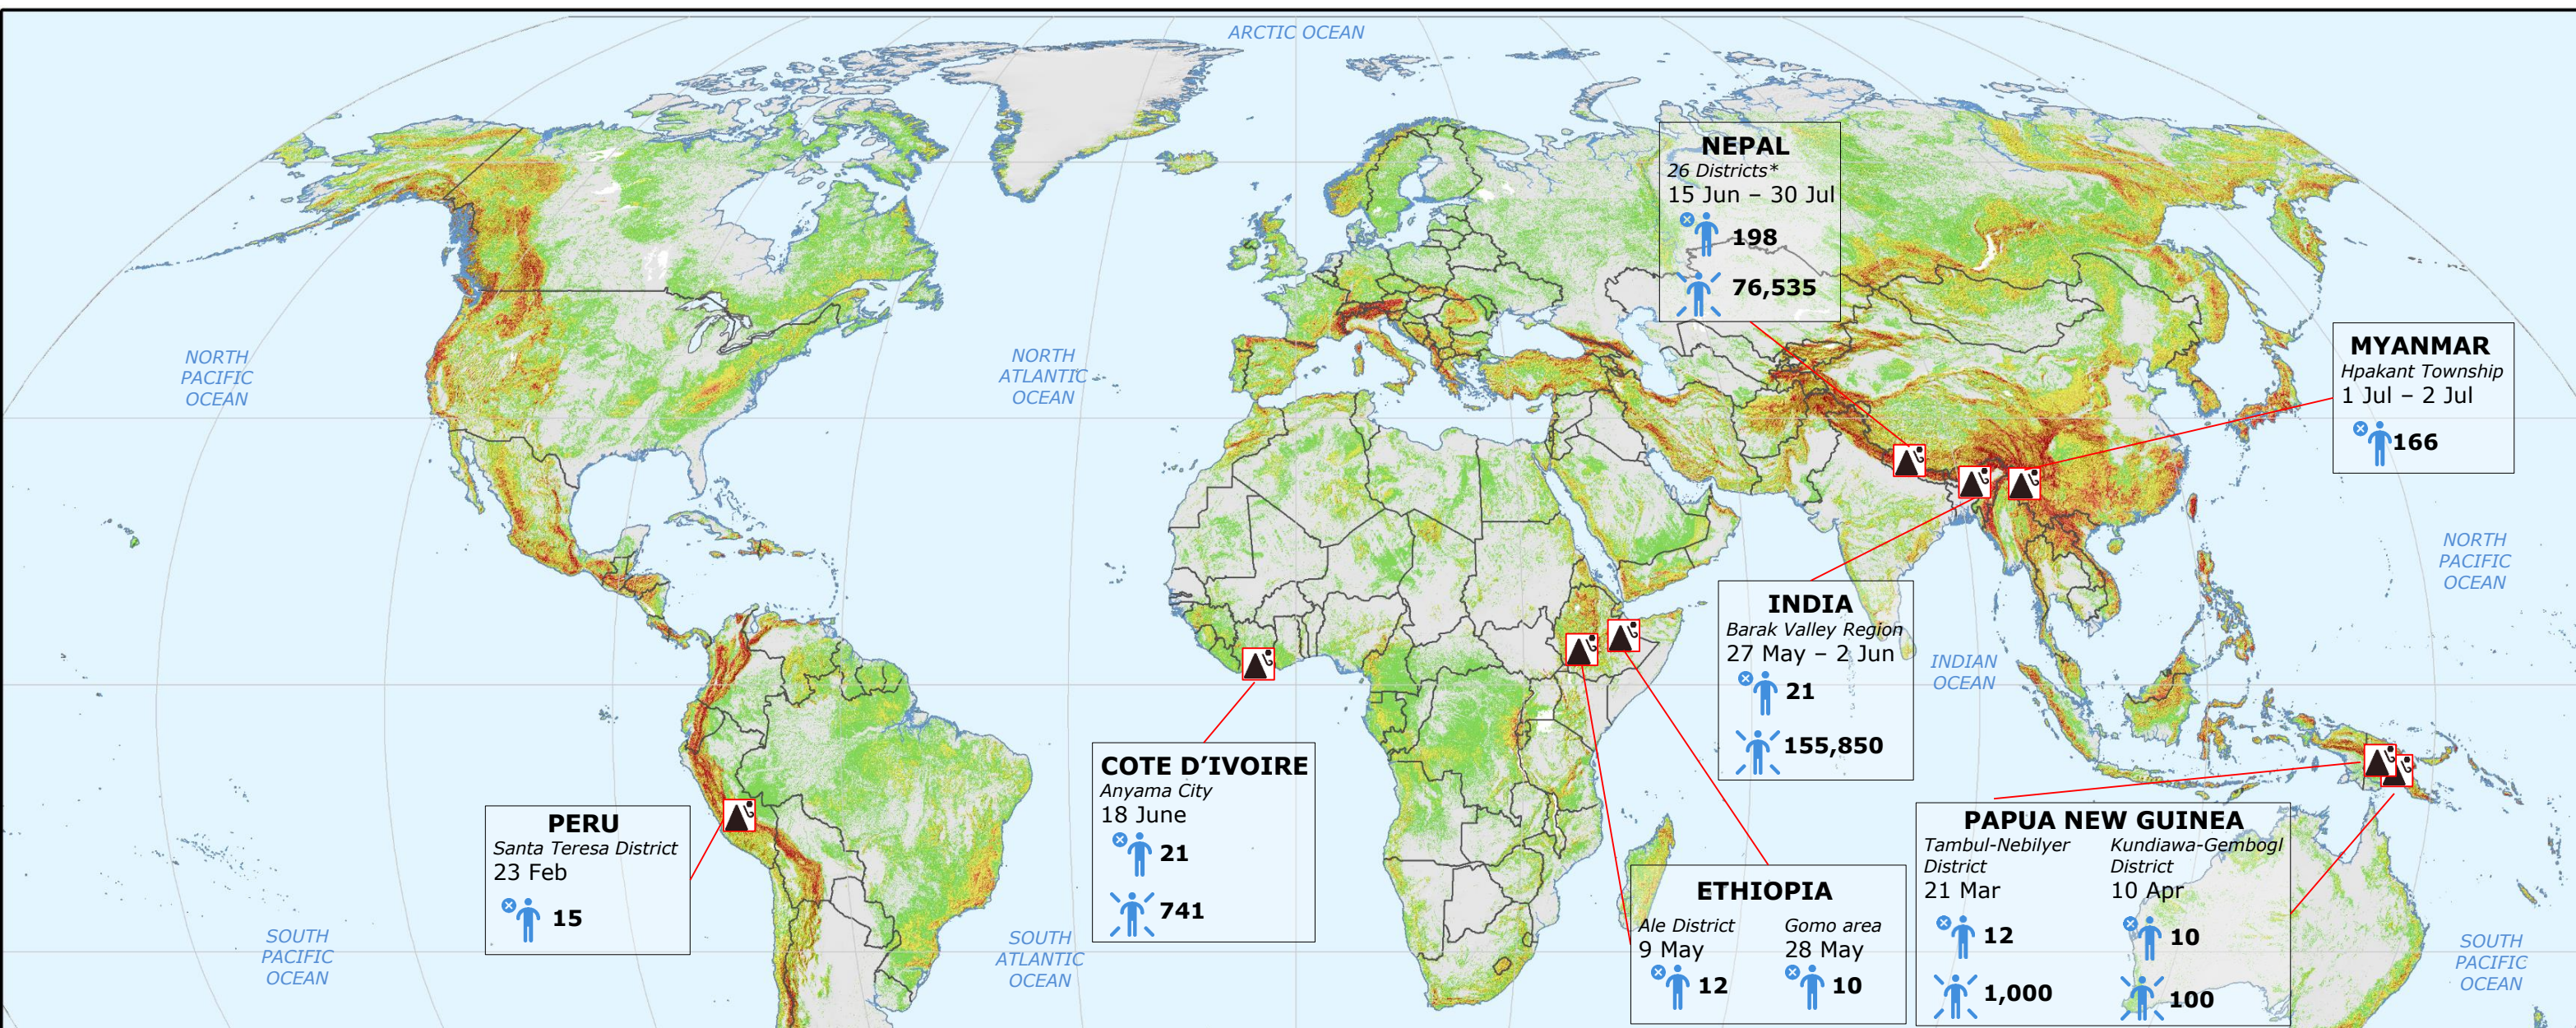

Global overview of landslides with fatalities January - July 2020

Global landslide hazard

Source: [CRED EM-DAT](#)

¹ only ≥ 10 fatalities

*Parbat, Lamjung, Gorkha, Kalikot, Syangaja, Gulmi, Bajhang, Darchula, Bajura, Sindhupalchok, Kaski, Dailekh, Myagdi, Jajarkot, Rukum Paschim, Dhading, Shankhuwashaba, Jhapa, Tanahun, Baglung, Saptari, Lalitpur, Nawalparasi Purba, Chitwan, Dang, Surkhet, Kailali. Landslide events referred to the monsoon season.

EM-DAT data is non exhaustive; [click here for more info on the data.](#)