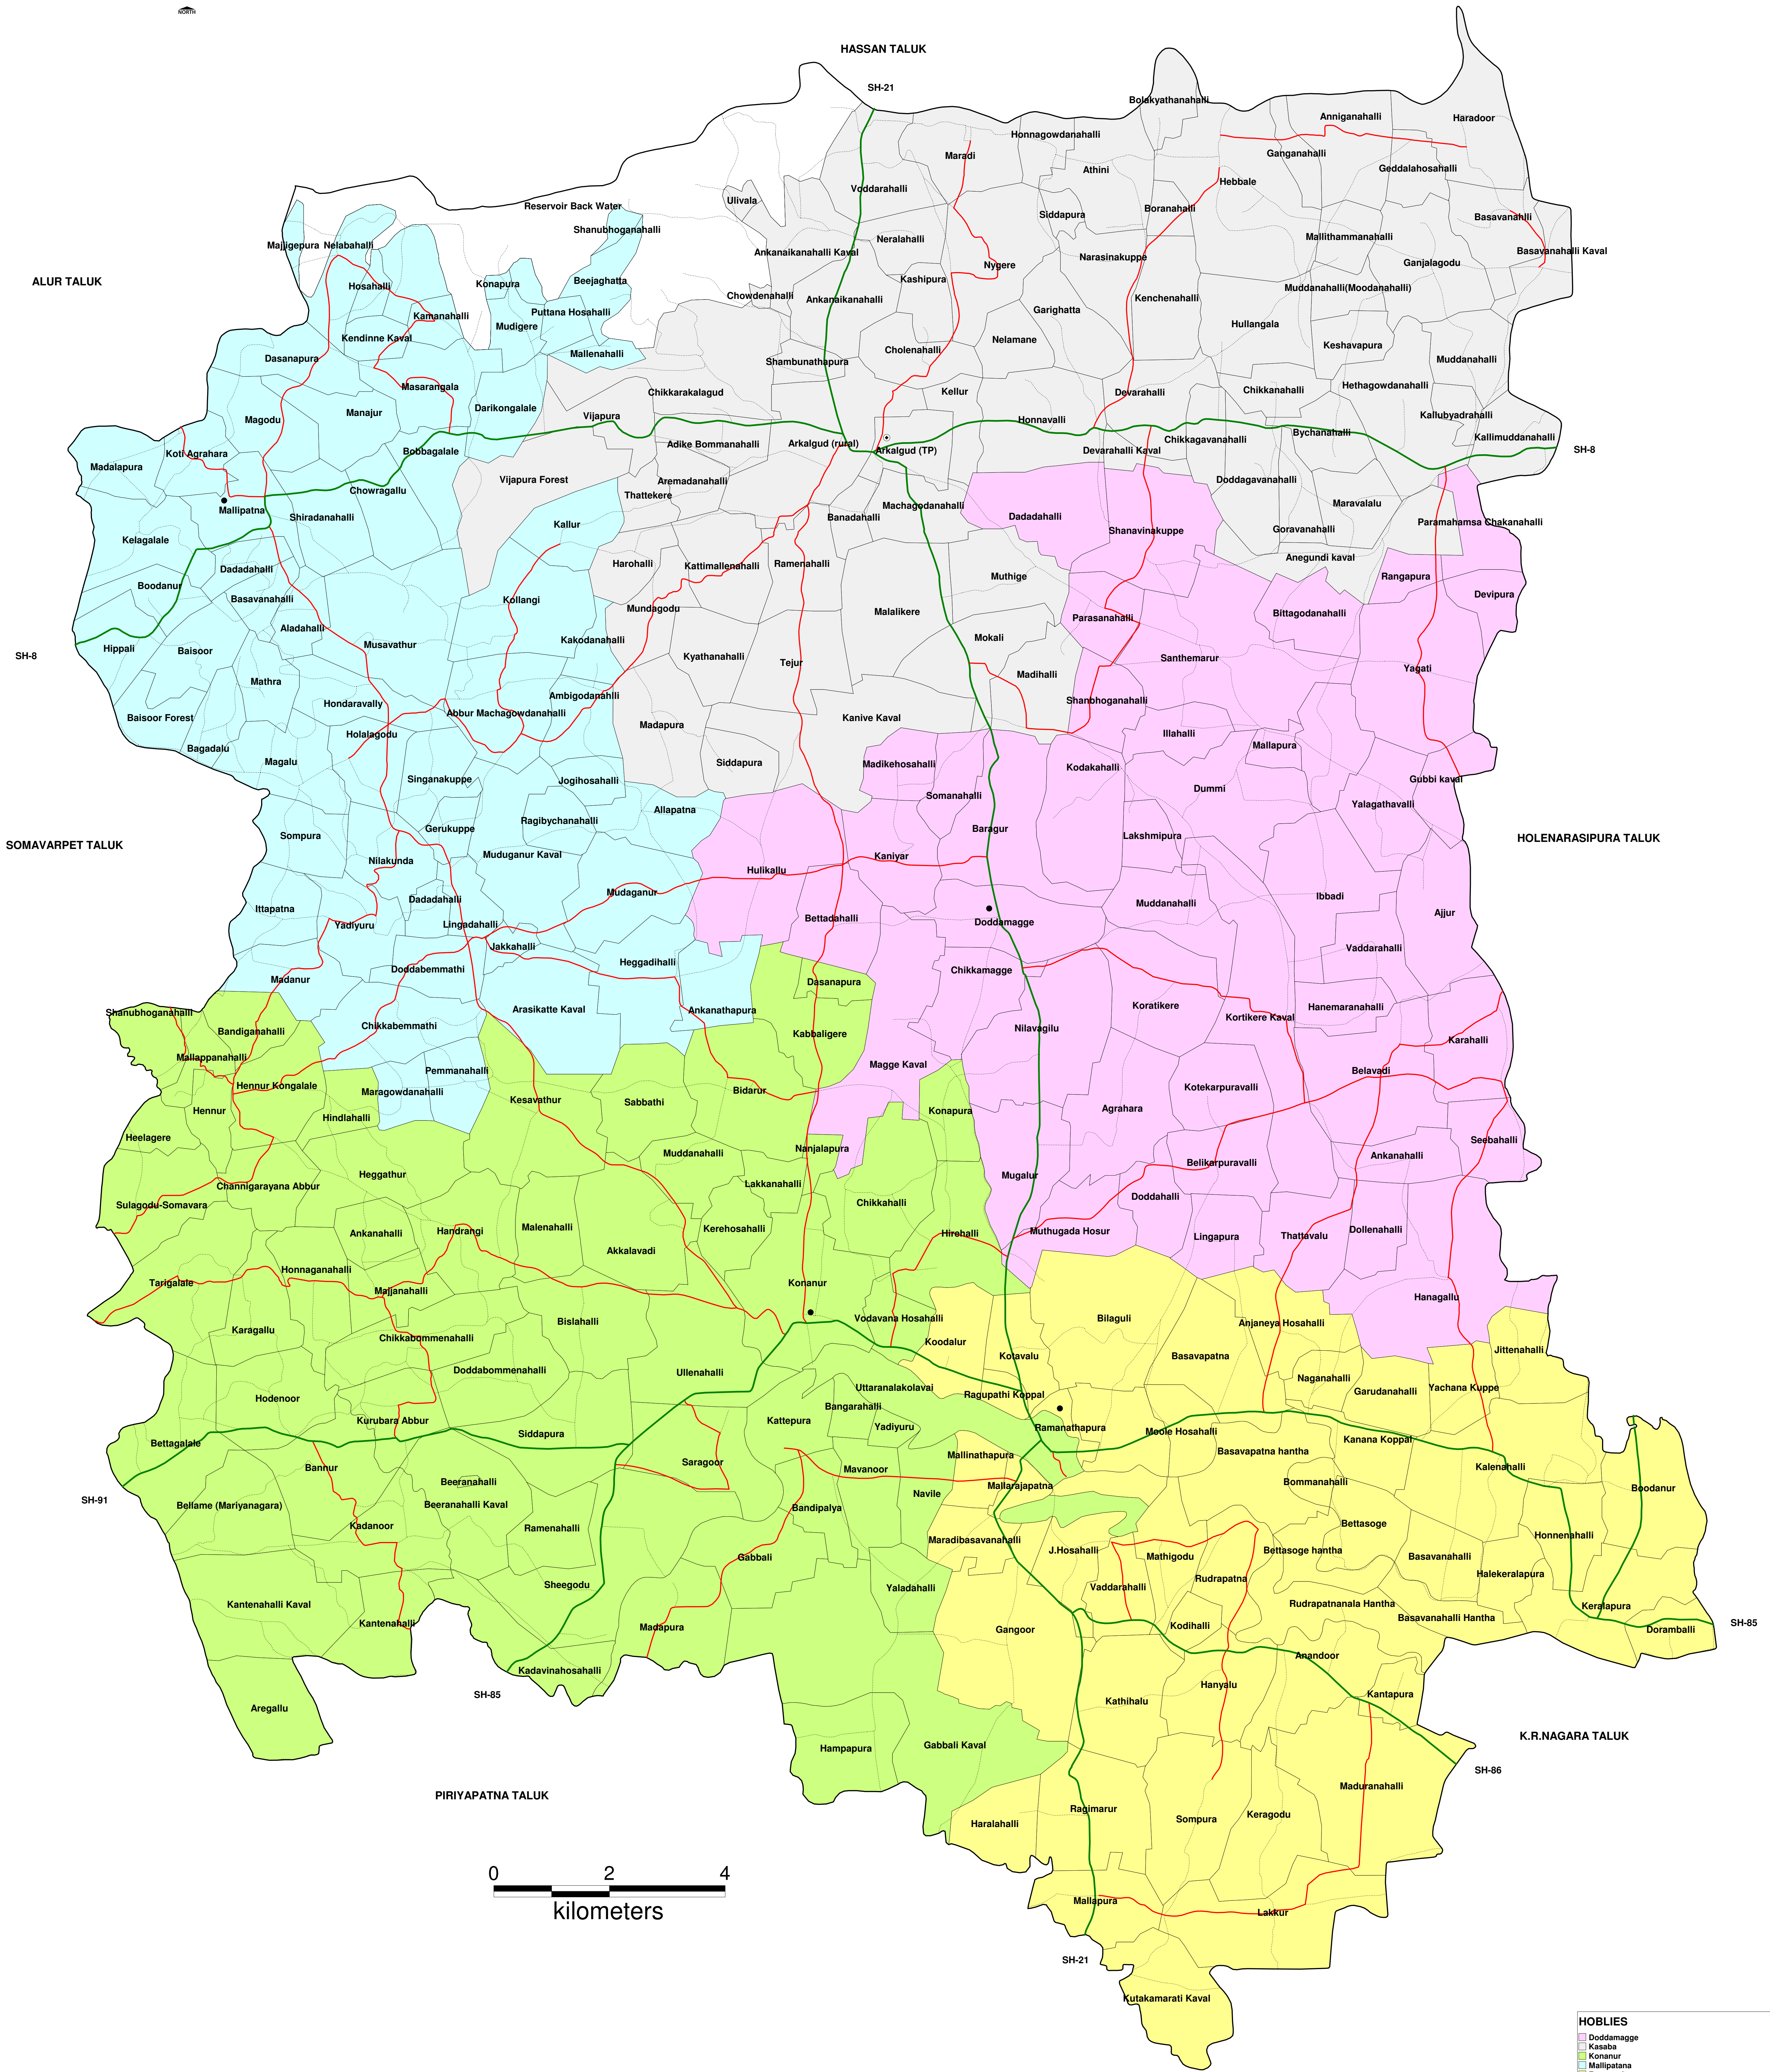

# ARAKALAGUD TALUK

**HOBLIES**

- Doddamagge
- Kasaba
- Konnur
- Mallipatana
- Ramanathapura

**ROADS**

- STATE HIGHWAY
- MAJOR DISTRICT ROAD
- VILLAGE ROAD

**MARKERS**

- TALUK HQRS
- HOBLI HQRS