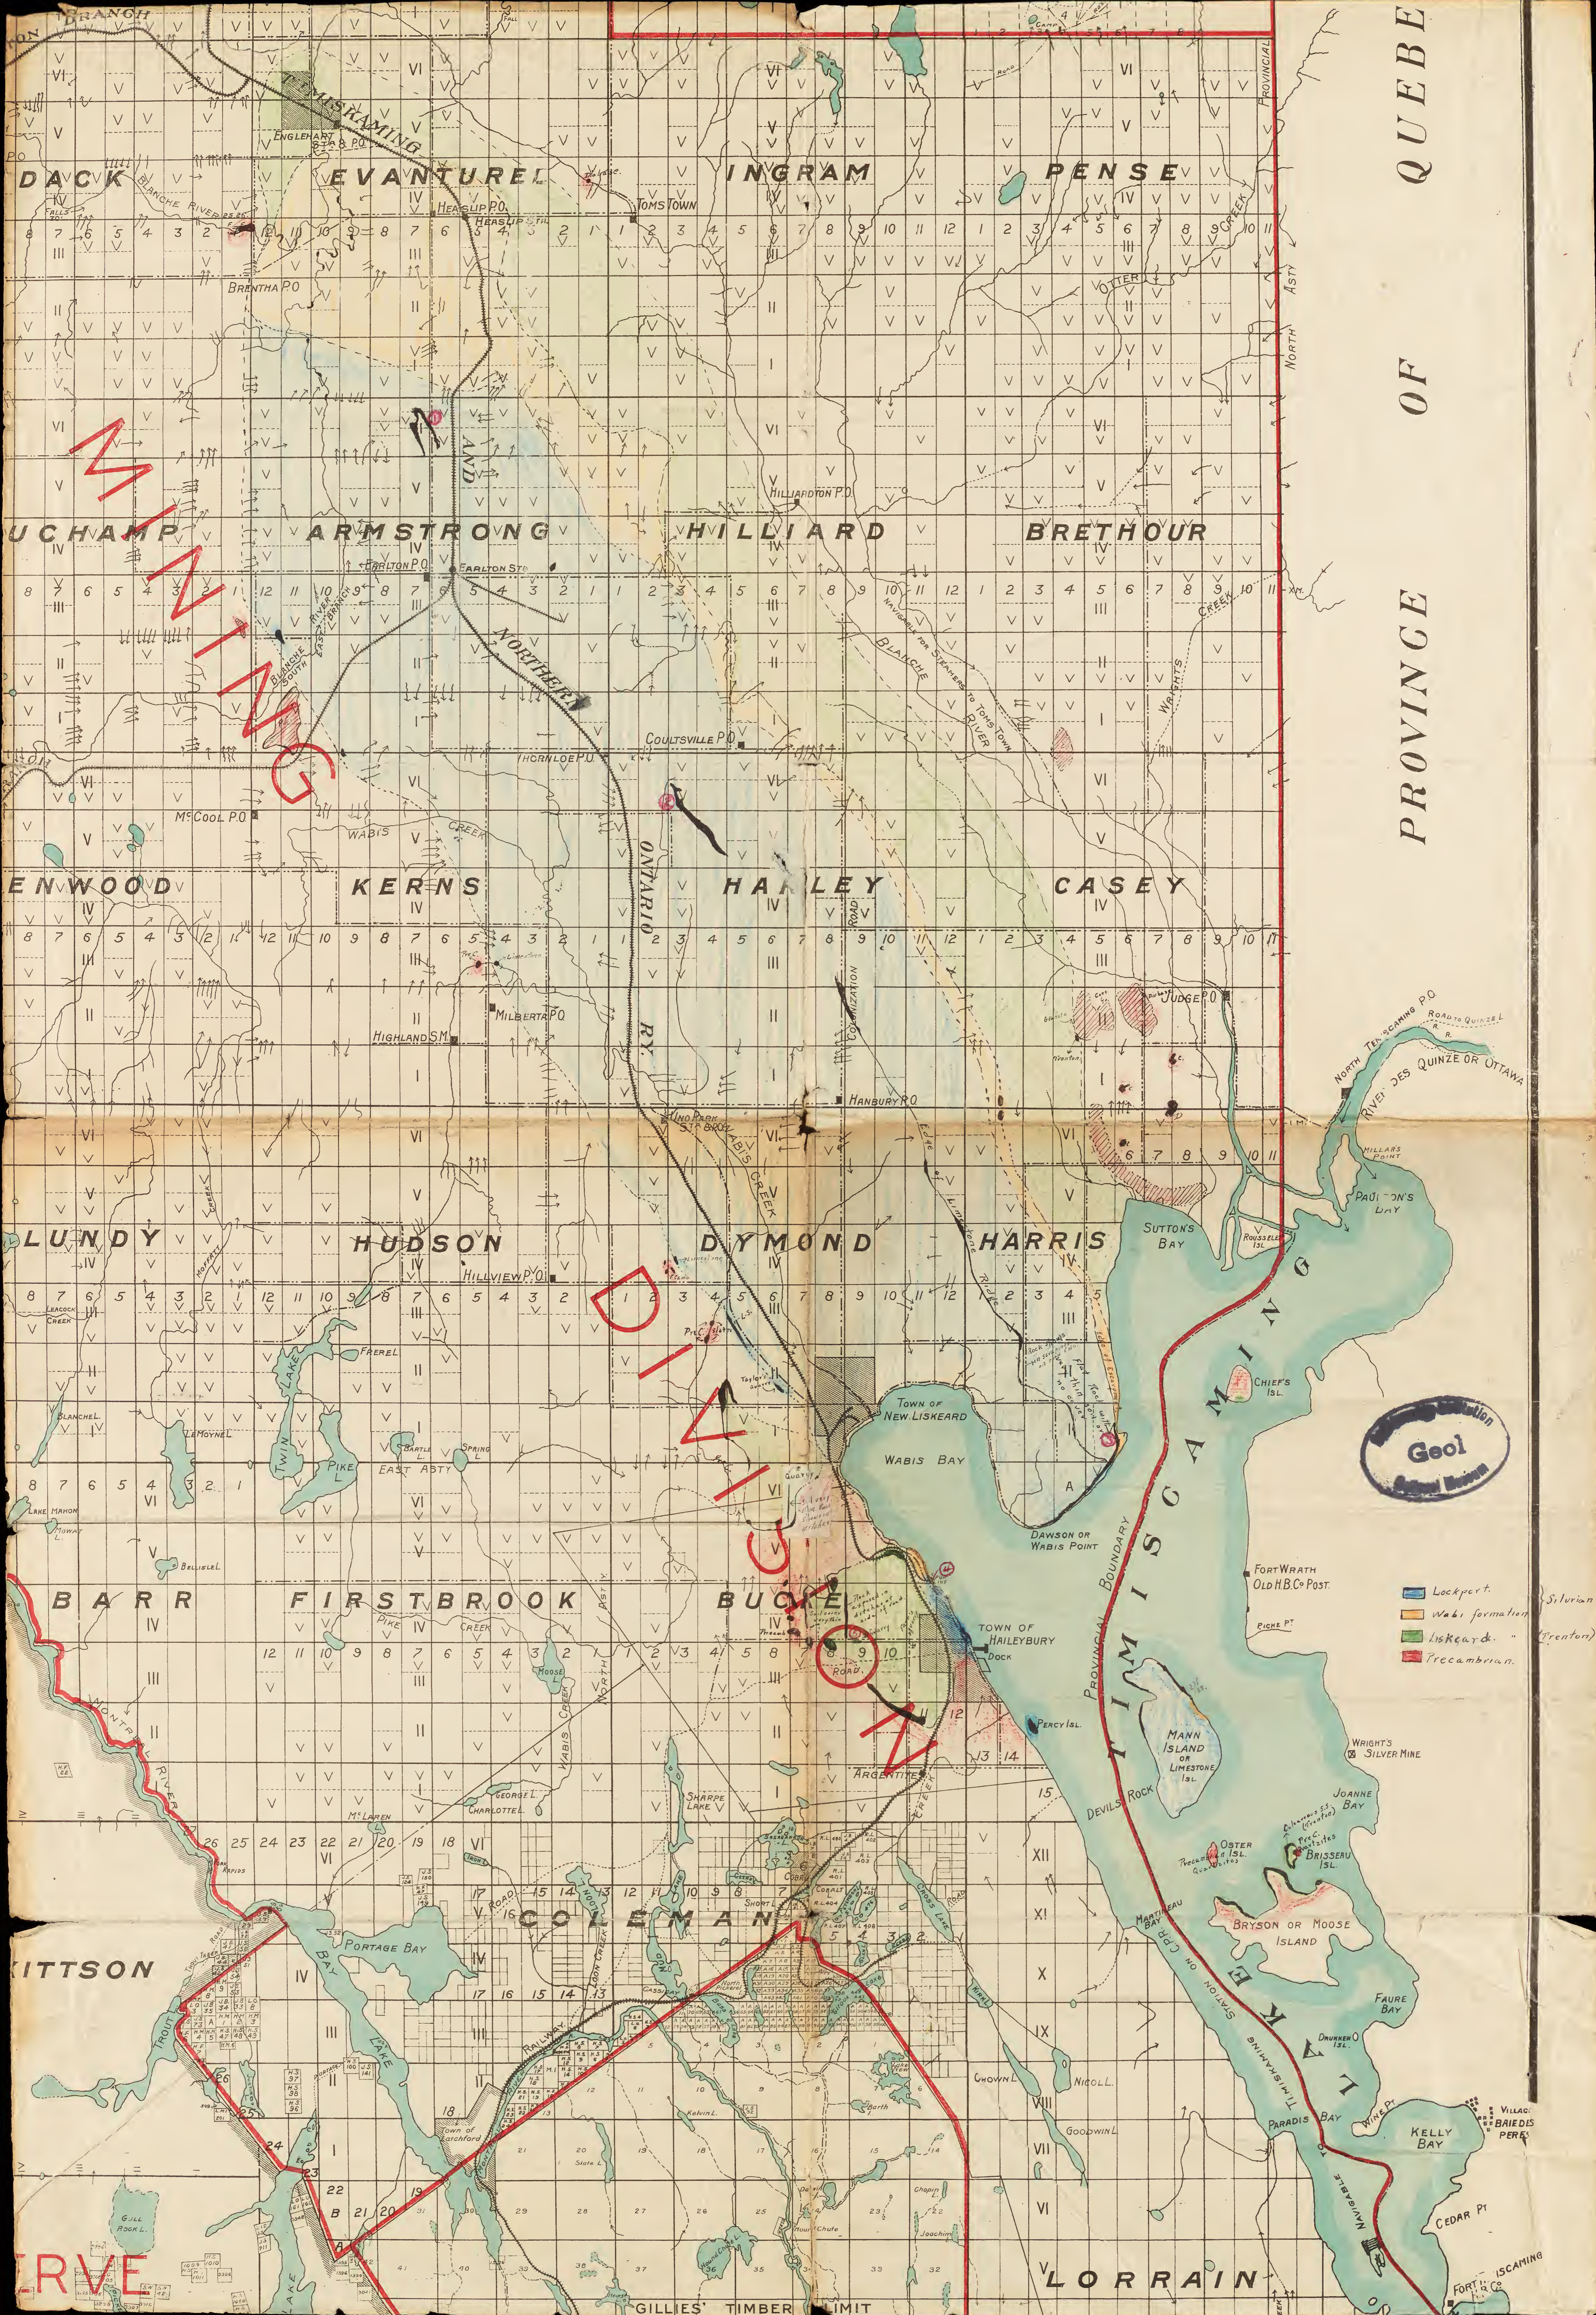

PROVINCE OF QUEBEC

- Lockport
- Wabi formation
- Liskeard
- Precambrian

Hand-drawn red annotations consisting of several jagged arrows pointing towards the center of the map.

Hand-drawn red annotations including a circle and several arrows pointing towards the center of the map.

Hand-drawn red text 'RIVE' at the bottom left corner.

Canadian
patent case,
hand draft of
geology, colored in