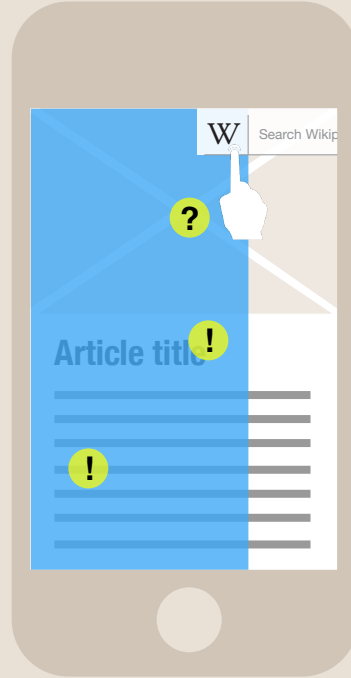

LEGEND

\*Start here\*

LEFT nav:

Everything in-context to article.

Window to in-context contributions

**\*Start here\***

RIGHT drawer toggle between:

Notification a n d .....

Site nav, profile link, settings

A recent edit causes the left nav box turn into puzzle piece and comes out of its place

Pulling from left puts a contribution screen over the current article to see in-context possible contribution points.

Drag the puzzle piece to areas where contribution indications are to start contributing

Tapping on any part of the article brings up source/notes.

The superscript number is not the only target, the entire sentence/paragraph is = Bigger target & sign of credible info. Otherwise, put a CTA to add source.

Instead of “History” page,  
this is a page that shows how  
you jumped from article to article.  
Timeline could be useful on the left.

- Got here from a related article
- ▲ Got here from clicking article link
- Got here by getting Wikilost