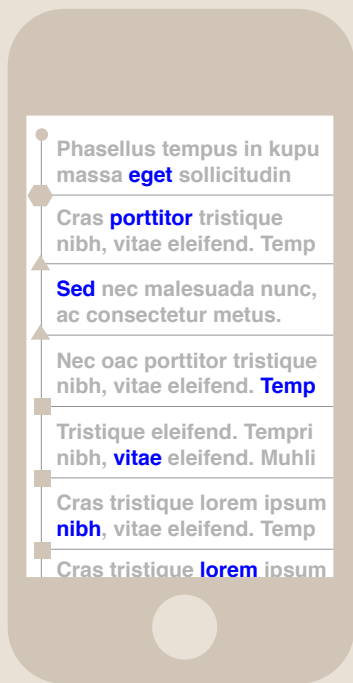

LEGEND

\*Start here\*

LEFT nav:

Everything in-context to article.

Window to in-context contributions

**\*Start here\***

RIGHT drawer toggle between:

Notification a n d .....

Site nav, profile link, settings

A recent edit causes the left nav box turn into puzzle piece and comes out of its place

Pulling from left puts a contribution screen over the current article to see in-context possible contribution points.

Drag the puzzle piece to areas where contribution indications are to start contributing

Tapping on any part of the article brings up source/notes.

The superscript number is not the only target, the entire sentence/paragraph is = Bigger target & sign of credible info. Otherwise, put a CTA to add source.

Instead of “History” page,  
this is a page that shows how  
you jumped from article to article.  
Timeline could be useful on the left.

- Got here from a related article
- ▲ Got here from clicking article link
- Got here by getting Wikilost