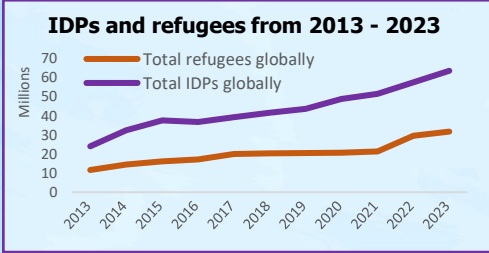

World refugee day: global refugees and IDPs in 2023

Forcibly displaced people** in 2023
117.3 Million

Total refugees* per country of arrival (UNHCR)

- 2 500 001 - 4 000 000
- 1 500 001 - 2 500 000
- 500 001 - 1 500 000
- 200 001 - 500 000
- 50 000 - 200 000
- 0 - 50 000
- No data selection
- Country border
- Disputed/undetermined country border