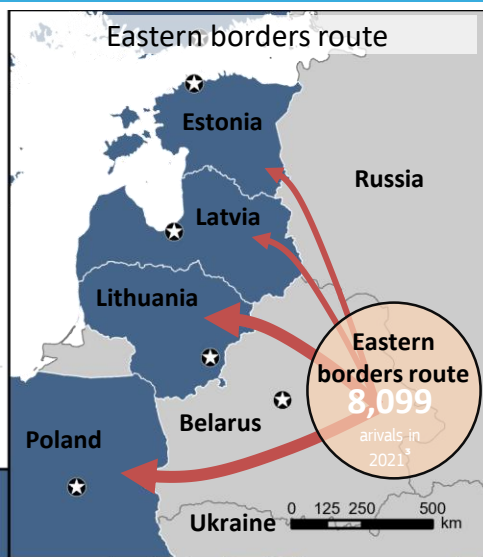

Arrivals of refugees and migrants to Europe in 2021

- Main regions/ areas of arrival
 - ★ Capital
 - Migration route
 - ↔ Migration flow
 - EU Member State
- Number of Fatalities (IOM)**
- 1 - 5
 - 5 - 20
 - 21 - 61

¹ Source: IOM
² Of which 22,316 to Canary Islands (source: IOM)
³ Source: FRONTEX
⁴ More information on the migratory routes, see FRONTEX migratory routes