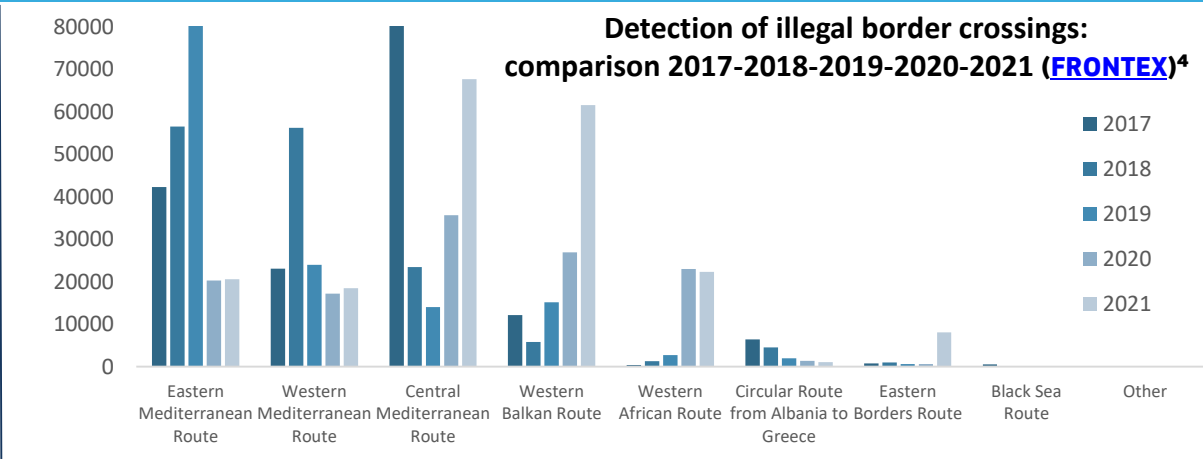

Arrivals of refugees and migrants to Europe in 2021

- Main regions/ areas of arrival
 - ★ Capital
 - Migration route
 - ↔ Migration flow
 - EU Member State
- Number of Fatalities (IOM)**
- 1 - 5
 - 5 - 20
 - 21 - 61

¹ Source: IOM
² Of which 22,316 to Canary Islands (source: IOM)
³ Source: FRONTEX
⁴ More information on the migratory routes, see FRONTEX migratory routes