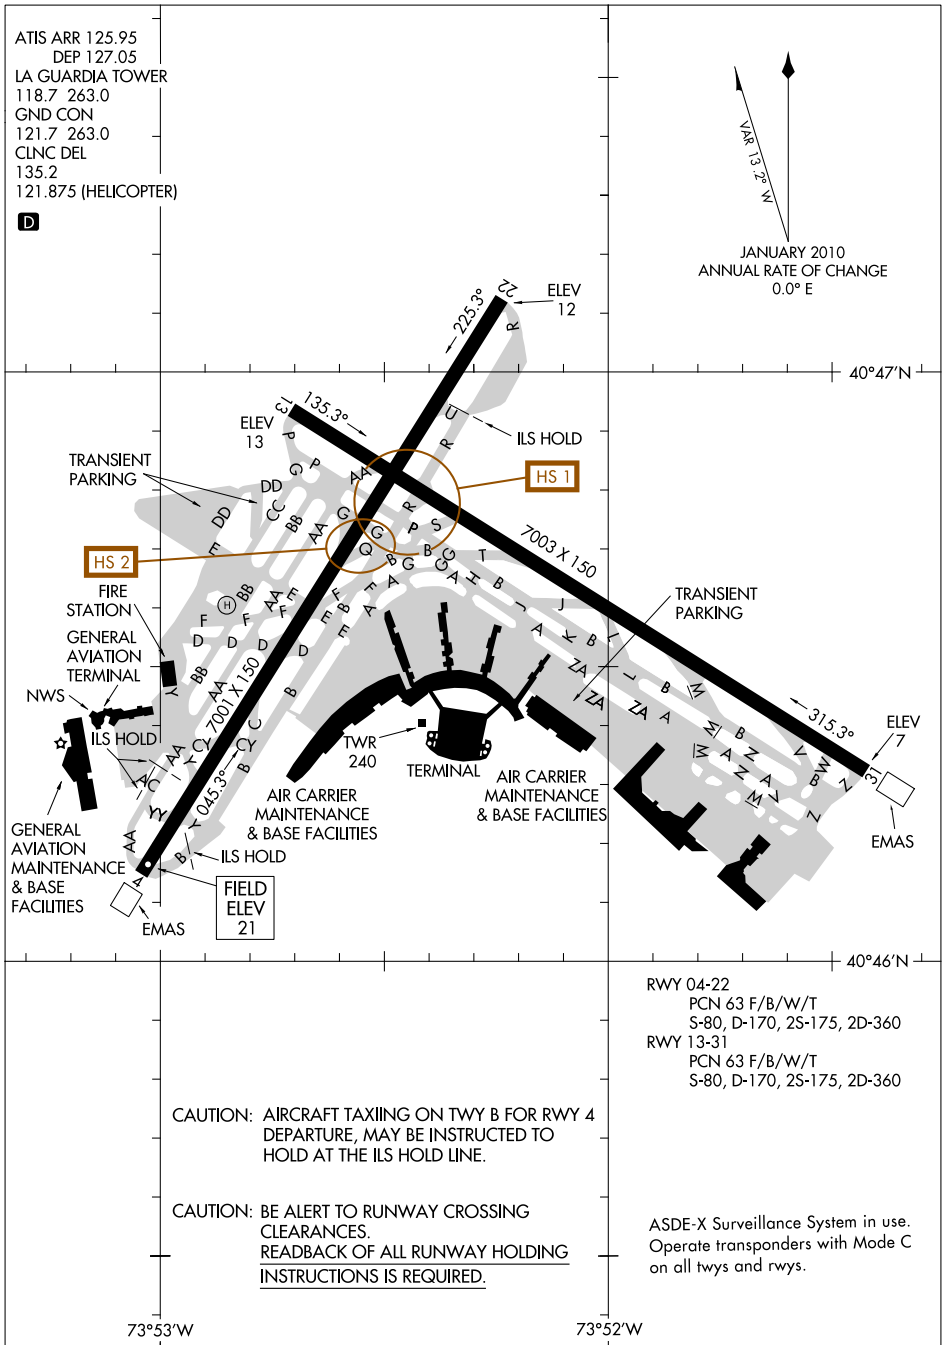

# AIRPORT DIAGRAM

AL-289 (FAA)

LA GUARDIA (LGA)  
NEW YORK, NEW YORK

ATIS ARR 125.95  
 DEP 127.05  
 LA GUARDIA TOWER  
 118.7 263.0  
 GND CON  
 121.7 263.0  
 CLNC DEL  
 135.2  
 121.875 (HELICOPTER)

**D**

NE-2, 18 SEP 2014 to 16 OCT 2014

NE-2, 18 SEP 2014 to 16 OCT 2014

# AIRPORT DIAGRAM

NEW YORK, NEW YORK  
LA GUARDIA (LGA)