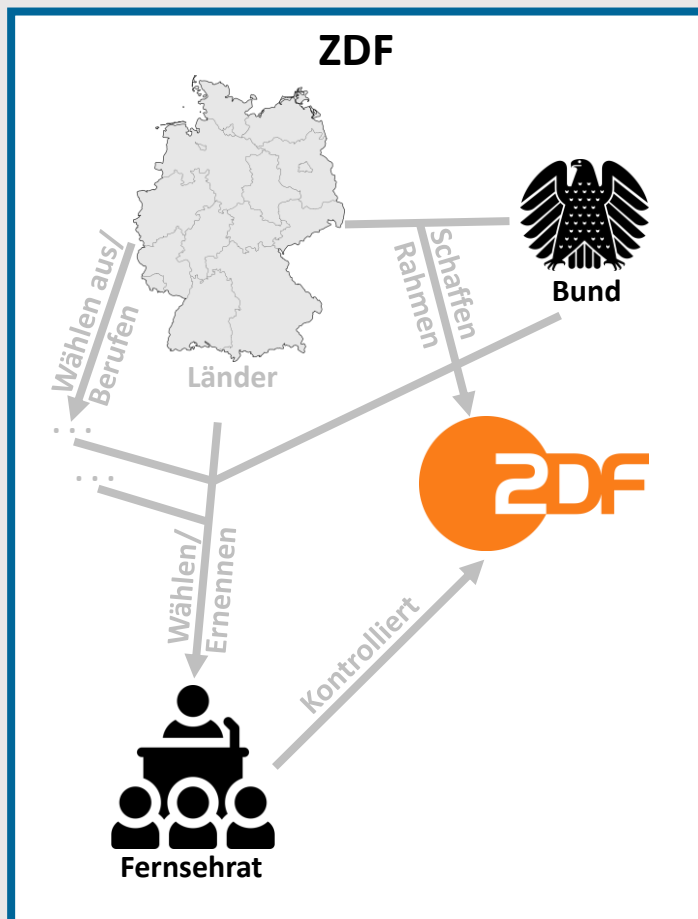

WAS MACHT EIGENTLICH WIKI LOVES BROADCAST?

WIE KAM DAS ZDF IN DIE WIKIPEDIA?

WIE KAM DAS ZDF IN DIE WIKIPEDIA?

Foto: PantherLeot359531, CC BY 4.0 <<https://creativecommons.org/licenses/by/4.0/>>

WIKICON
ERFURT 2021

Foto: Amrei-Marie, CC BY-SA 4.0 <<https://creativecommons.org/licenses/by-sa/4.0/>>