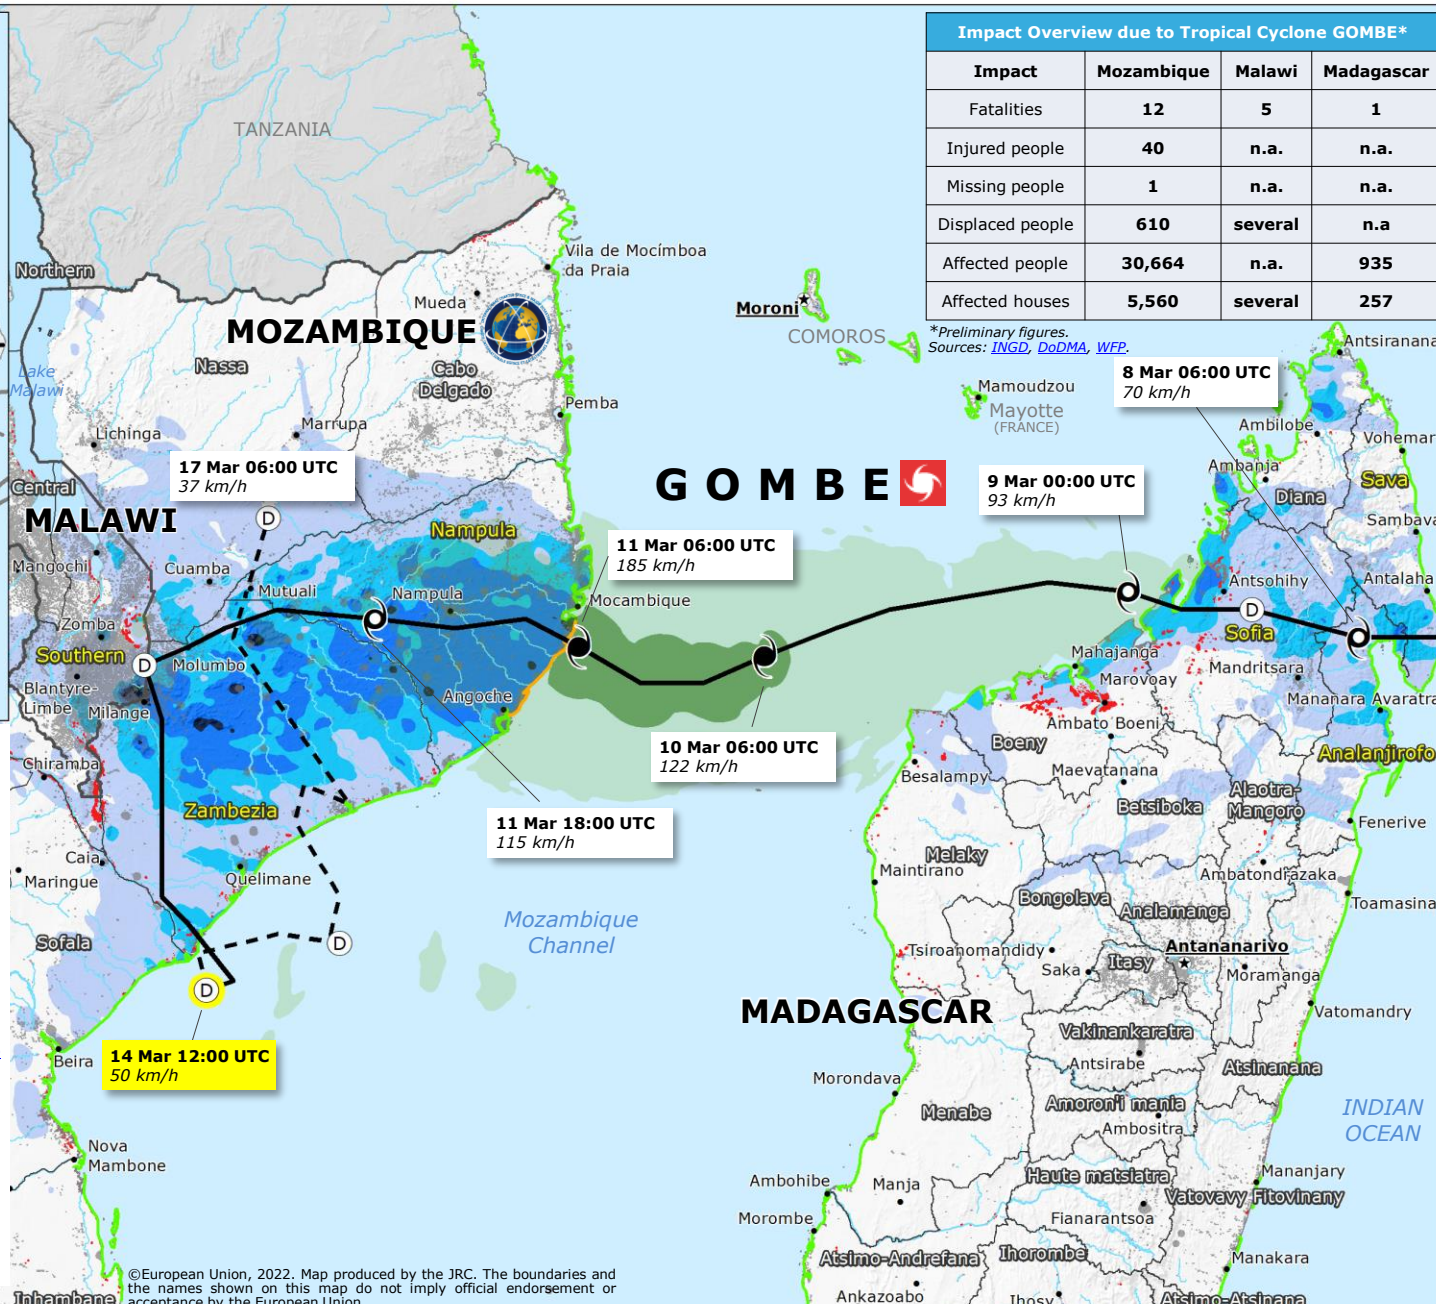

Madagascar, Mozambique, Malawi | Tropical Cyclone GOMBE

Fatalities due to the tropical cyclone activity*

ANA (22-25 Jan)	142
BATSIRAI (27 Jan-9 Feb)	121
DUMAKO (13-16 Feb)	28
EMNATI (16-24 Feb)	15

***ANA**: 38 Fatalities in Mozambique, 46 in Malawi and 58 in Madagascar.
DUMAKO: 14 in Madagascar and 14 in Mozambique.
BATSIRAI and **EMNATI**: all the fatalities in Madagascar.
 Source: [UN OCHA #1, #2, #3](#); [BNGRC BATSIRAI, DUMAKO, EMNATI](#)

Impact Overview due to Tropical Cyclone GOMBE*

Impact	Mozambique	Malawi	Madagascar
Fatalities	12	5	1
Injured people	40	n.a.	n.a.
Missing people	1	n.a.	n.a.
Displaced people	610	several	n.a.
Affected people	30,664	n.a.	935
Affected houses	5,560	several	257

*Preliminary figures.
 Sources: [INGD](#), [DoDMA](#), [WFP](#).

Tropical Cyclone
 Source: [GDACS](#), [HWRF](#)

- Current position
- Past track
- - - Forecast track
- Ⓧ < 63 km/h Tropical Depression
- Ⓧ 63–118 km/h Tropical Storm (TS)
- Ⓧ 119–185 km/h Tropical Cyclone (TC)

Ⓧ Charter activation ID **753**

- Ⓧ GDACS Red Alert
- Ⓧ GDACS Orange Alert

- Administrative division¹
- Country boundary

¹Region (Madagascar, Malawi), Province (Mozambique).

©European Union, 2022. Map produced by the JRC. The boundaries and the names shown on this map do not imply official endorsement or acceptance by the European Union.