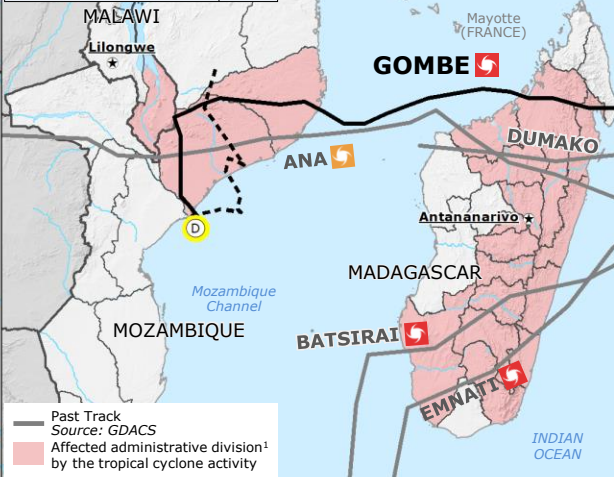

Madagascar, Mozambique, Malawi | Tropical Cyclone GOMBE

Fatalities due to the tropical cyclone activity*

ANA (22-25 Jan)	142
BATSIRAI (27 Jan-9 Feb)	121
DUMAKO (13-16 Feb)	28
EMNATI (16-24 Feb)	15

***ANA**: 38 Fatalities in Mozambique, 46 in Malawi and 58 in Madagascar.
DUMAKO: 14 in Madagascar and 14 in Mozambique.
BATSIRAI and **EMNATI**: all the fatalities in Madagascar.
 Source: [UN OCHA #1, #2, #3](#); [BNGRC BATSIRAI, DUMAKO, EMNATI](#)

Impact Overview due to Tropical Cyclone GOMBE*

Impact	Mozambique	Malawi	Madagascar
Fatalities	12	5	1
Injured people	40	n.a.	n.a.
Missing people	1	n.a.	n.a.
Displaced people	610	several	n.a.
Affected people	30,664	n.a.	935
Affected houses	5,560	several	257

*Preliminary figures.
 Sources: [INGD](#), [DoDMA](#), [WFP](#).

Tropical Cyclone
 Source: [GDACS](#), [HWRF](#)

- Current position
- Past track
- - - Forecast track
- Ⓧ < 63 km/h Tropical Depression
- Ⓧ 63–118 km/h Tropical Storm (TS)
- Ⓧ 119–185 km/h Tropical Cyclone (TC)