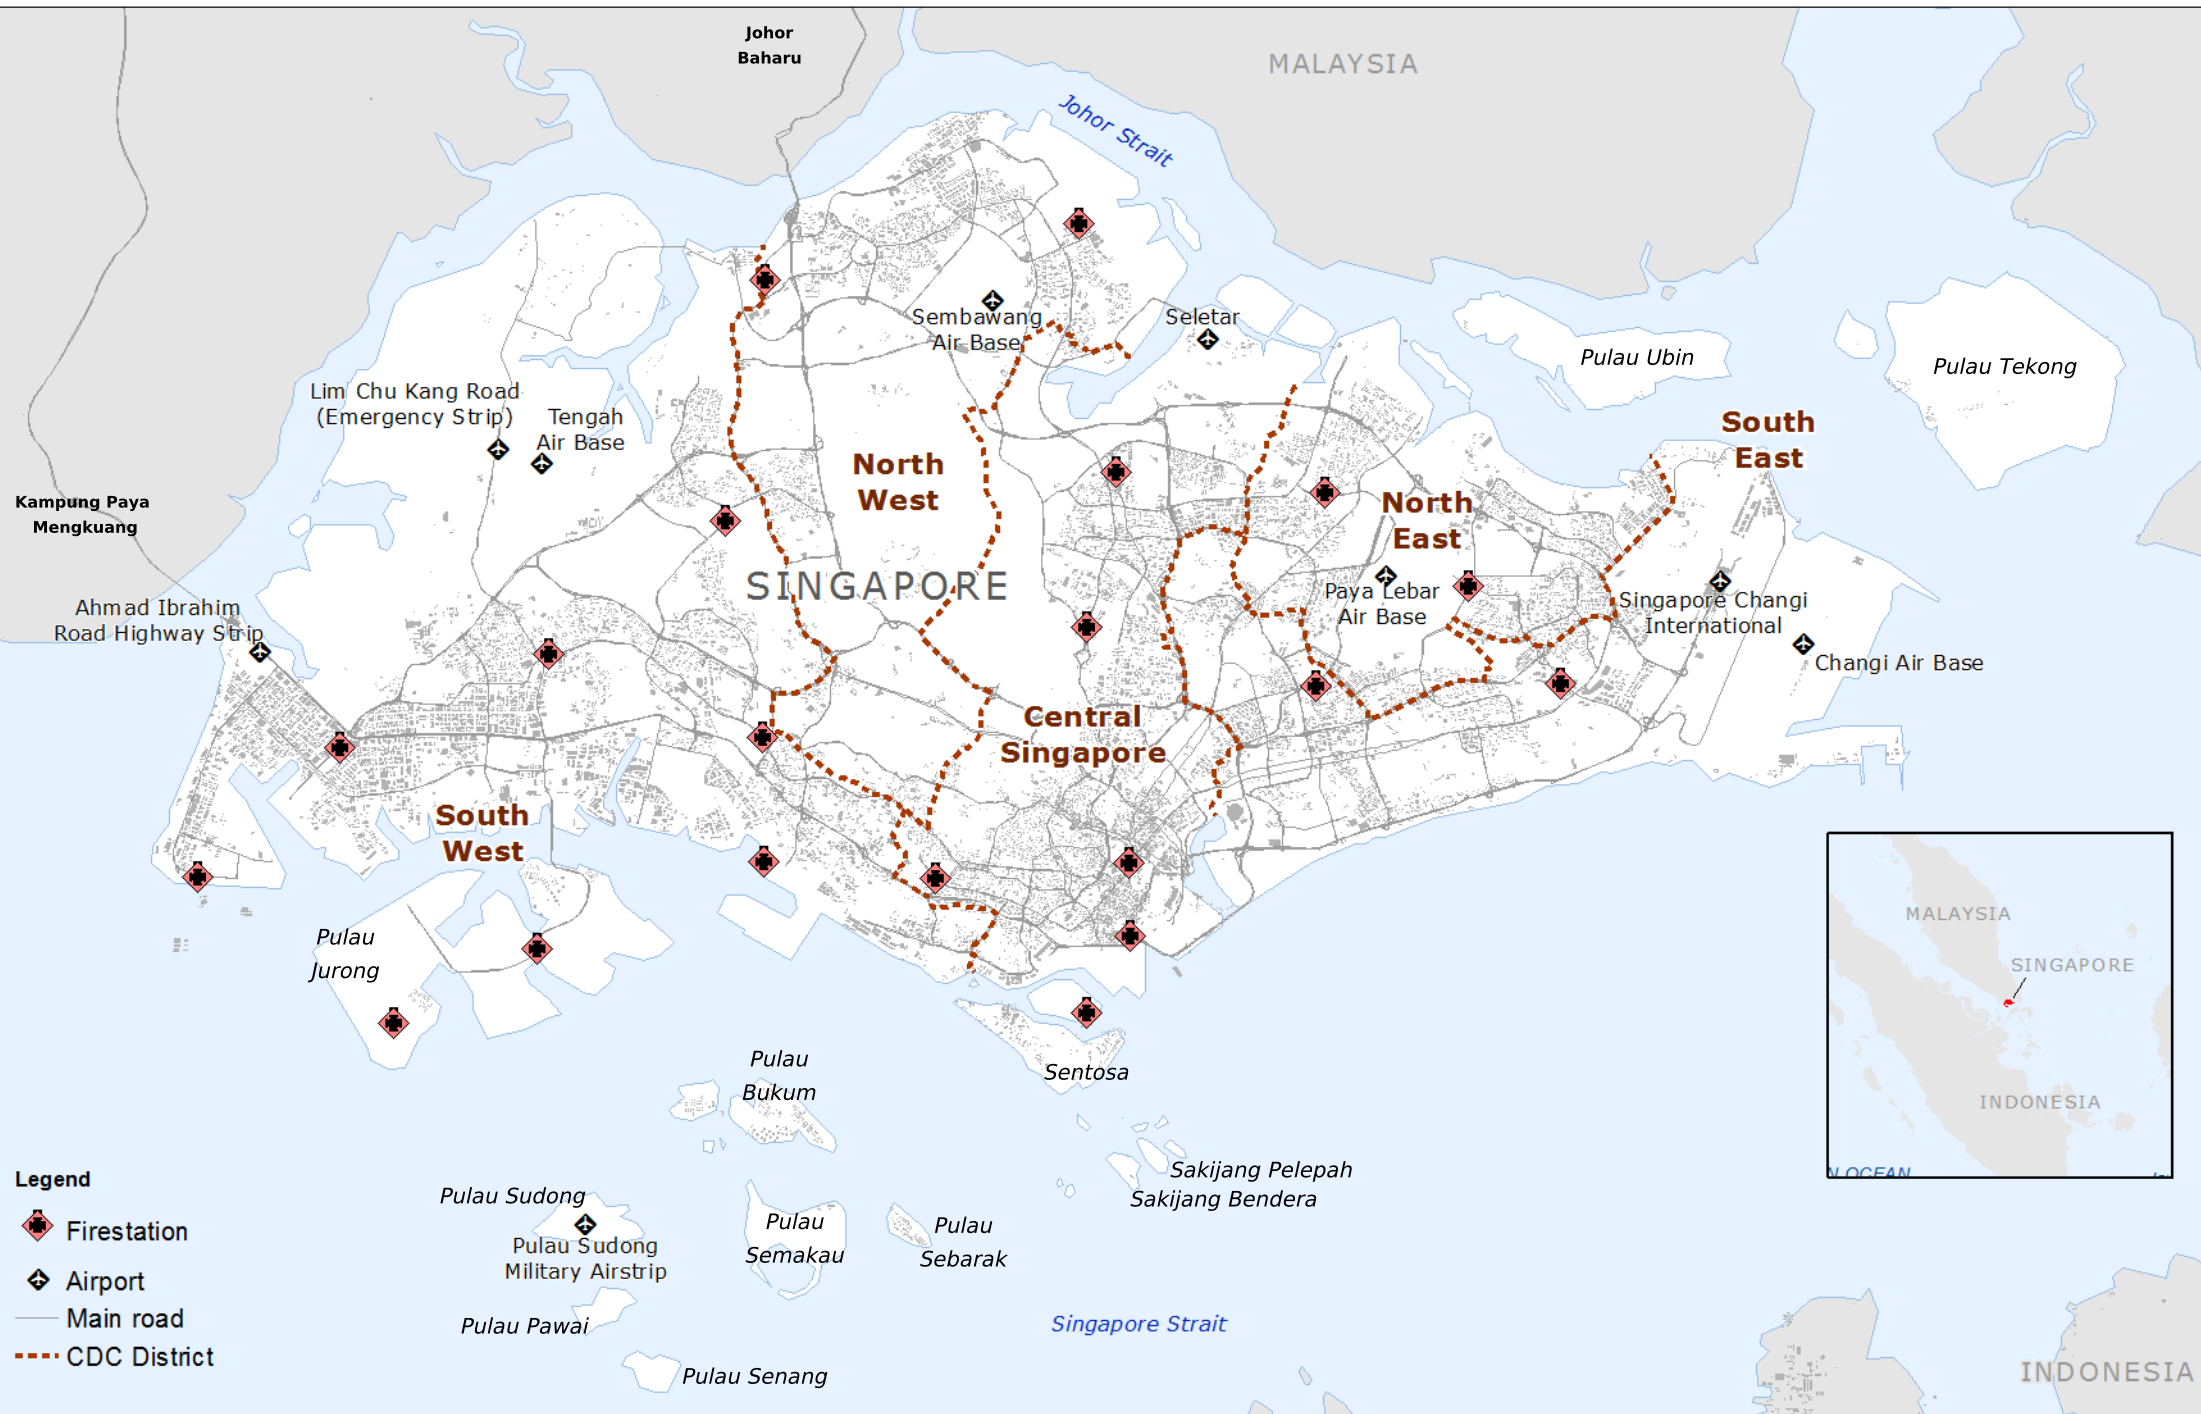

SINGAPORE BASE MAP

- Legend**
-  Firestation
 -  Airport
 -  Main road
 -  CDC District