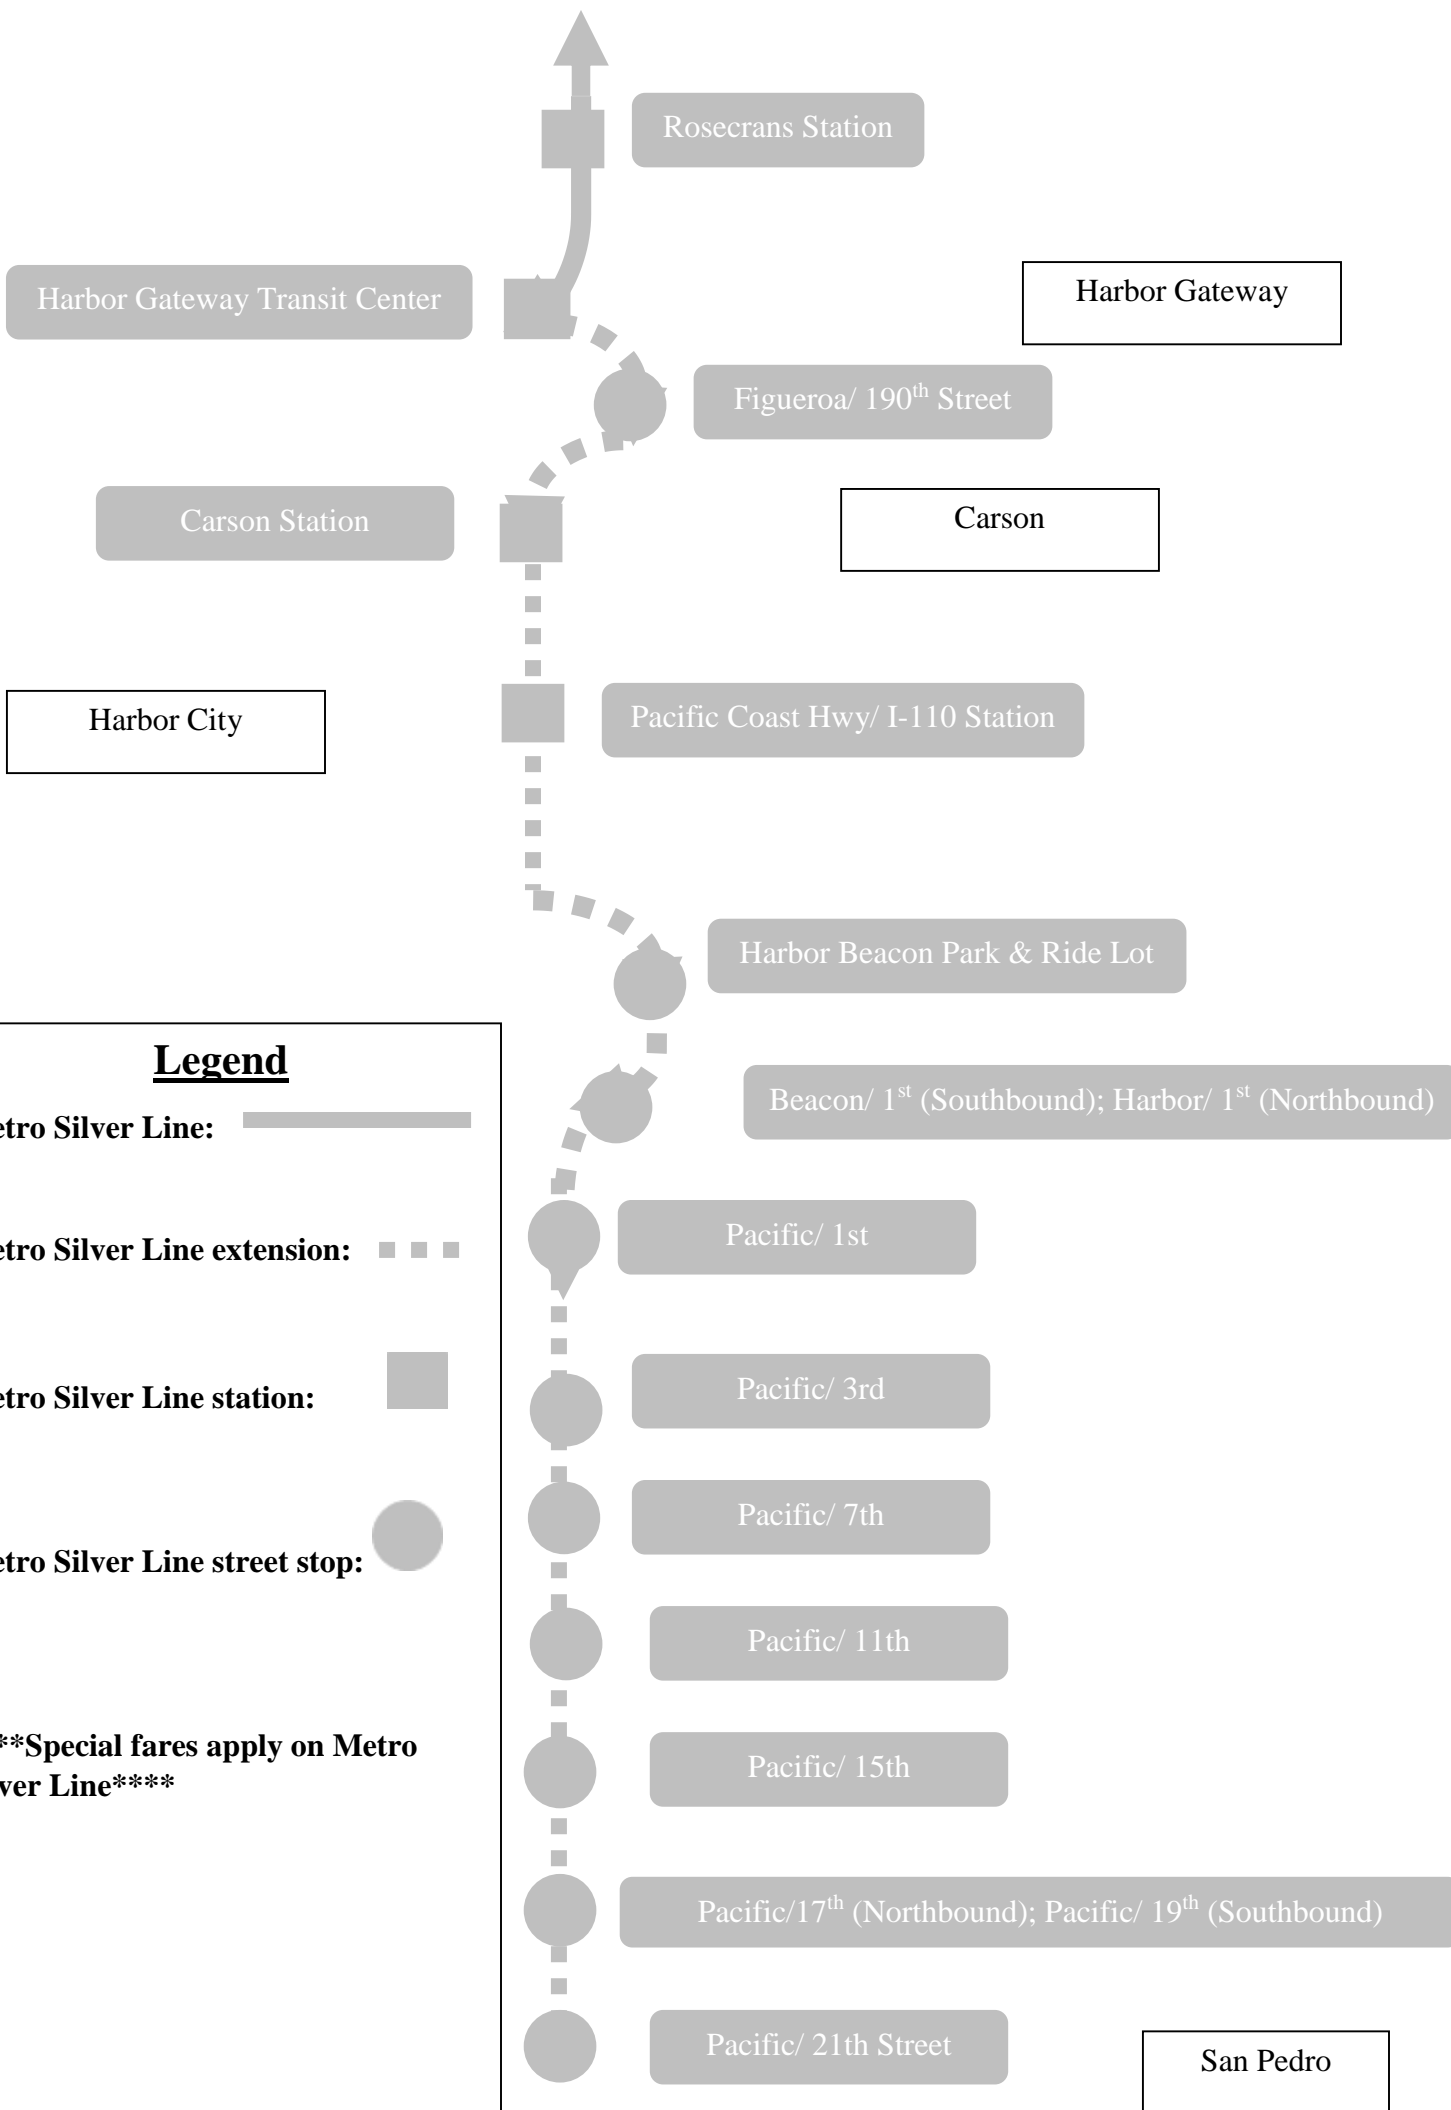

Los Angeles Metro Silver Line Extension To San Pedro (Line 910)

& New Metro Silver Line Express (Line 950)

(Extension begins December 13, 2015)

Legend

Metro Silver Line: [Solid line]

Metro Silver Line extension: [Dashed line]

Metro Silver Line station: [Square]

Metro Silver Line street stop: [Circle]

******Special fares apply on Metro Silver Line******