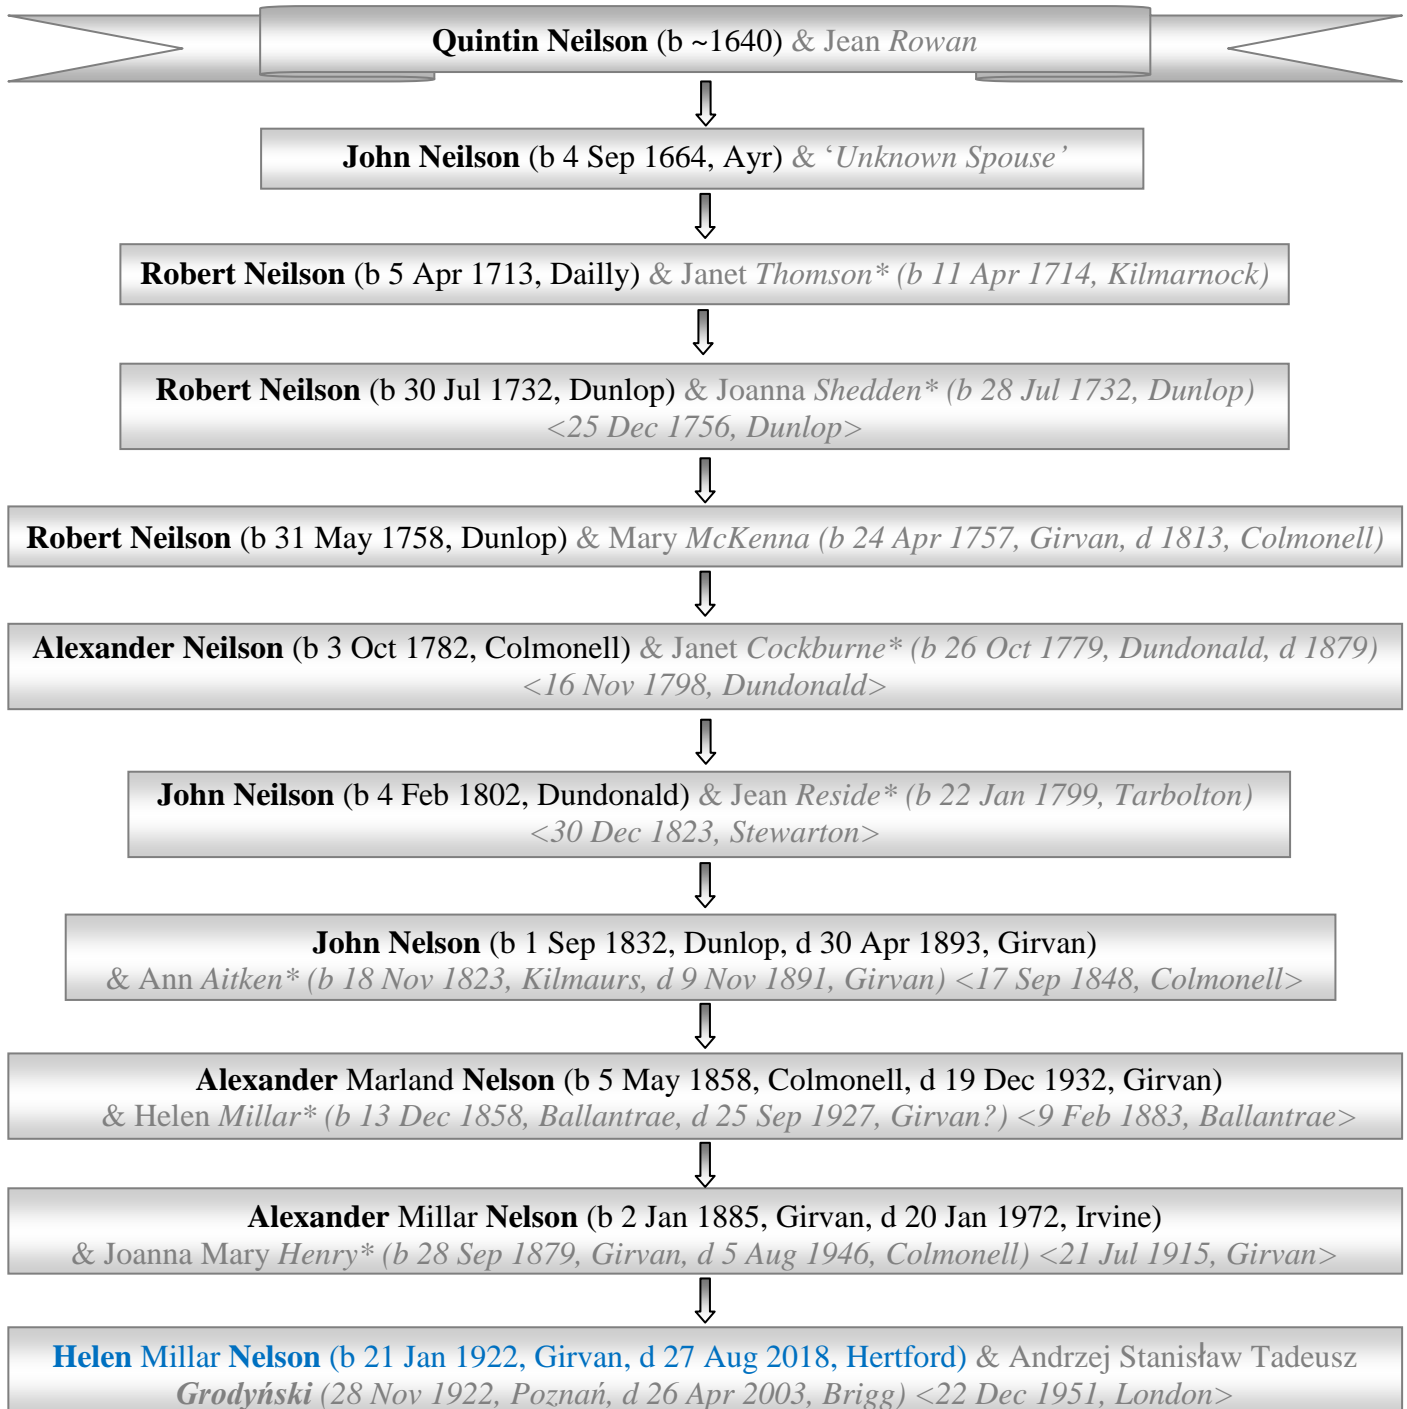

Neilson/Nelson Family Tree (Helen)

- Janet daughter of William Thomson (b 17 Nov 1680, Kilmarnock, son of William Thomson) & Elizabeth Gibson <23 Jun 1713, Kilmarnock>
- Joanna daughter of Thomas Shedden (b 21 Jun 1704, Beith, son of James Shedden)
- Janet daughter of Laurence Cockburne (b 15 Oct 1756, Stevenston, son of William & Janet Wilson) & Margaret Allason (b 6 Jul 1753, Stevenston, daughter of William Allison & Janet Alexander)
- Jean daughter of William Reside (b 18 May 1764, Ardrossan, son of John & Margaret Smith) & Jean McClure (b 28 May 1777, St Quivox, daughter of John McClure & Jean Duggan)
- Ann daughter of Robert Aitken (b 28 Mar 1785, Irvine, son of John & Janet Fulton) & Ann Cowan (b 18 Nov 1791, Scorn, daughter of Andrew Cowan & Ann Borland) <22 Jun 1811, Irvine>
- Helen daughter of Andrew Millar (1833-1919, son of Donaldson & Isabella Wright) & Helen Coulter (1833-1901, daughter of William Coulter & Mary Mc Bryde) <17 Jul 1853, Ballantrae>
- Joanna daughter of Hugh Henry (1835-1919, son of Adam & Jean Jack) & Agnes Arthur (1837-1886, daughter of David Arthur & Janet Jessie Jack) <16 Jul 1868, Old Luce>