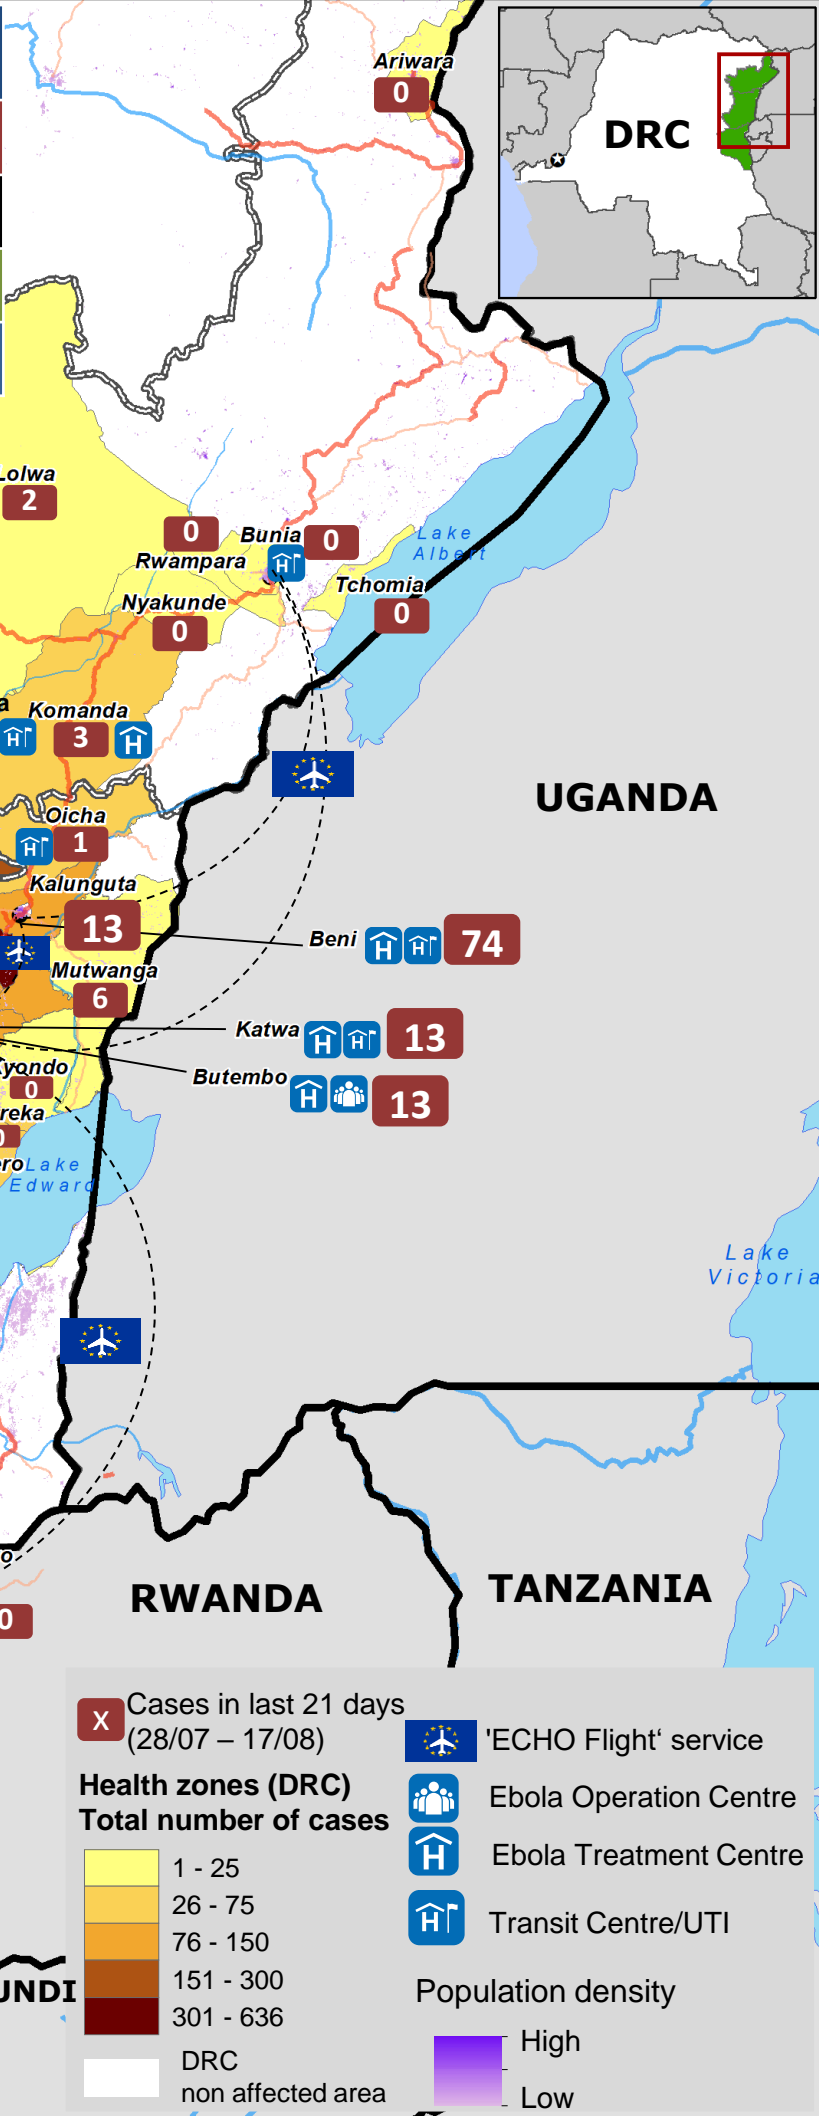

DRC – Ebola – situation overview

Ebola cases (as of 17/08)	
Total Cases	2 877
Deaths	1 934
Recovered	862 *
Vaccinated	197 172*

*** DRC only**

THE DEMOCRATIC REPUBLIC OF THE CONGO (DRC)

Regions shown: Ituri, North Kivu, South Kivu, Mwenga

Neighboring countries: UGANDA, RWANDA, TANZANIA, BURUNDI

Water bodies: Lake Albert, Lake Edward, Lake Kivu, Lake Victoria

Copyright, European Union, 2019. Map created by DG ECHO A3 Situational Awareness Sector. Sources: JRC-GHS, MSF, WHO, DG ECHO. The state boundaries and names shown on this map do not imply official endorsement or acceptance by the European Union.