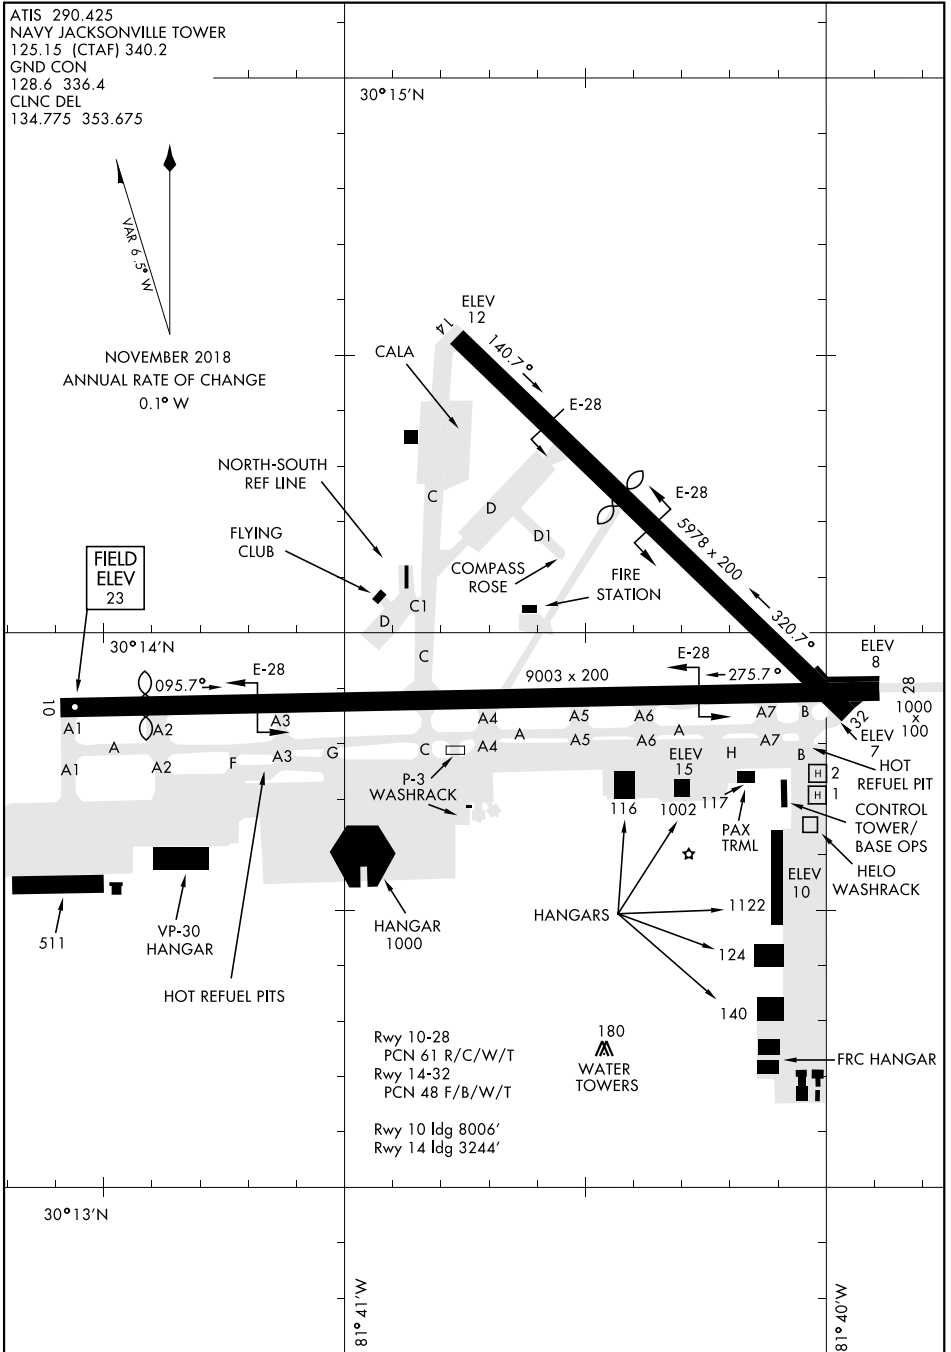

AIRPORT DIAGRAM

AFD-209 [USN]

JACKSONVILLE, FLORIDA

ATIS 290.425
 NAVY JACKSONVILLE TOWER
 125.15 (CTAF) 340.2
 GND CON
 128.6 336.4
 CLNC DEL
 134.775 353.675

NOVEMBER 2018
 ANNUAL RATE OF CHANGE
 0.1° W

SE-3, 25 APR 2019 to 23 MAY 2019

SE-3, 25 APR 2019 to 23 MAY 2019

AIRPORT DIAGRAM

JACKSONVILLE, FLORIDA

JACKSONVILLE NAS (TOWERS FIELD) (KNIP)