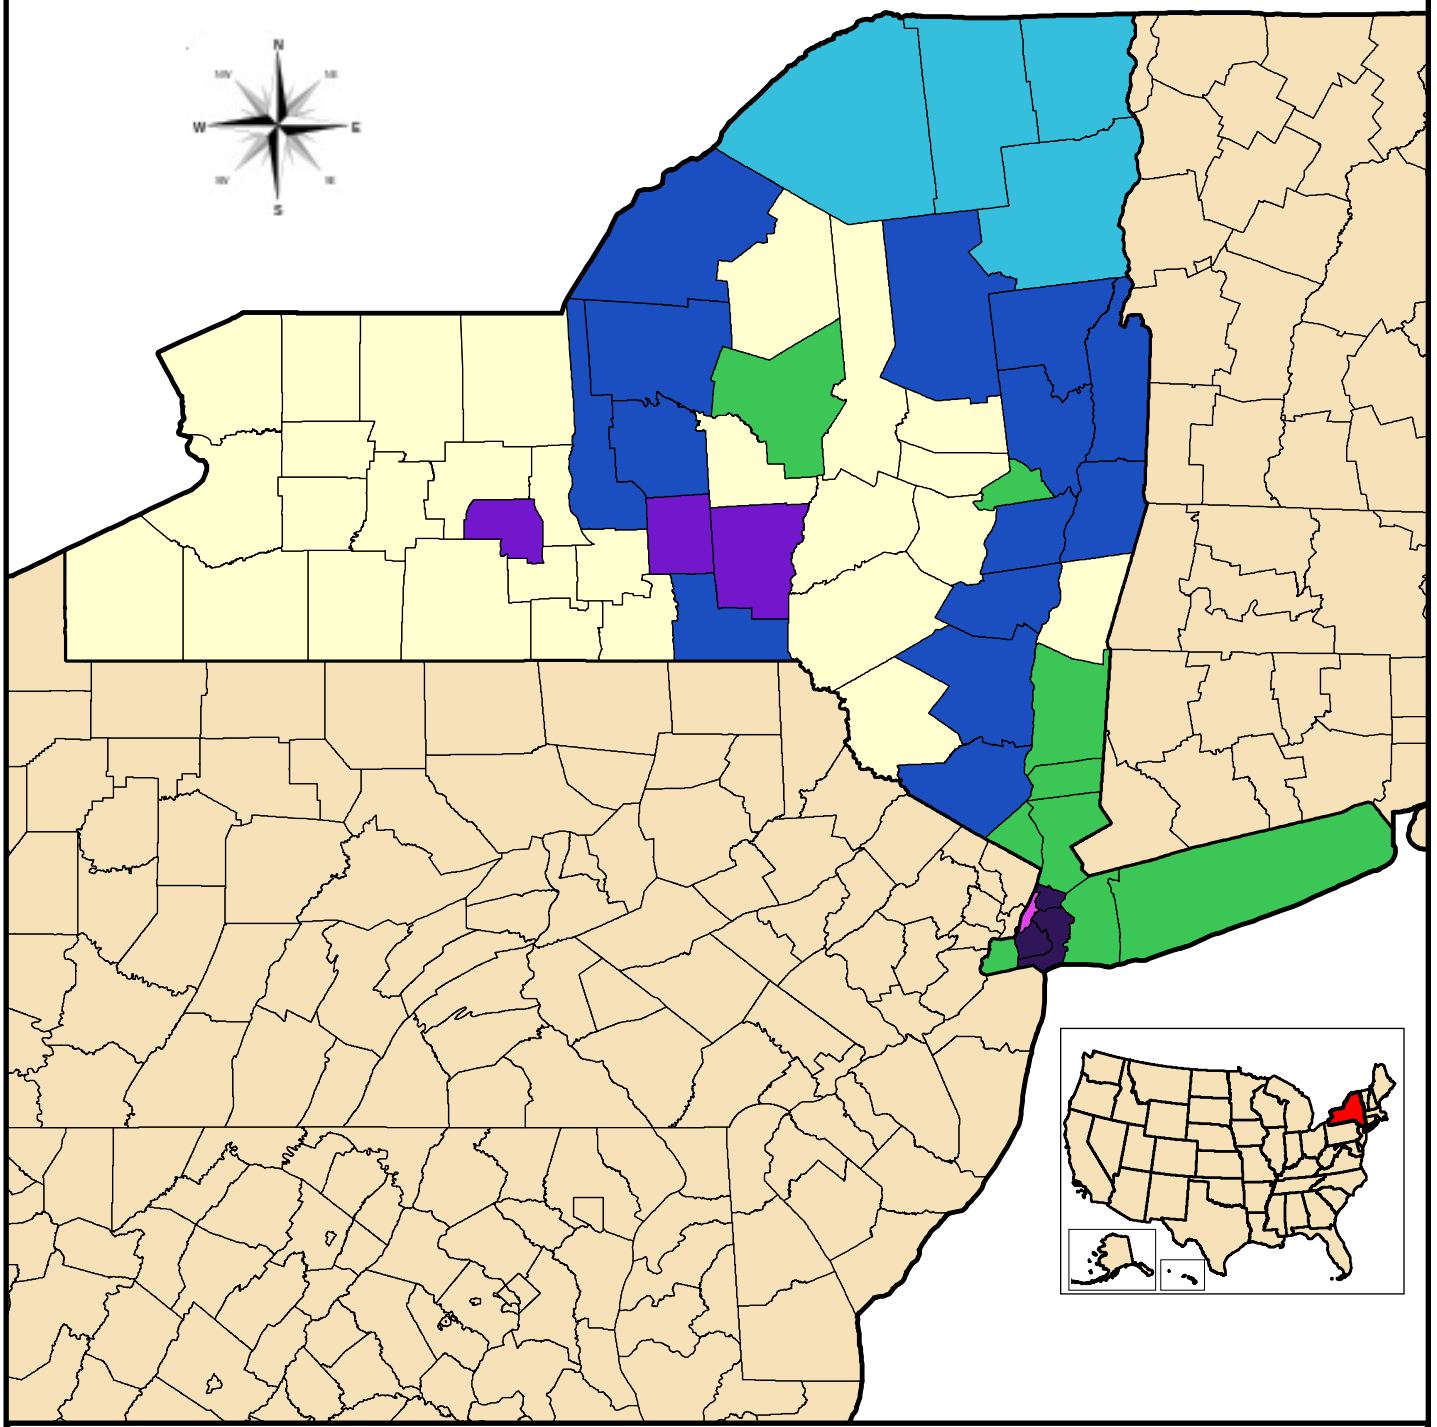

Largest Ancestry by County in New York - 2000

Ancestors	
■ German	■ English
■ Irish	■ African American
■ French	■ Dominican
■ Italian	

Author: Meagan Hubbard (U of I)
 Date: 12/09/2014
 Data: US Census (2000)
 Projection: Mercator (World)
 Central Meridian: 76 degrees W
 Standard Parallels: 42 & 44 degrees N