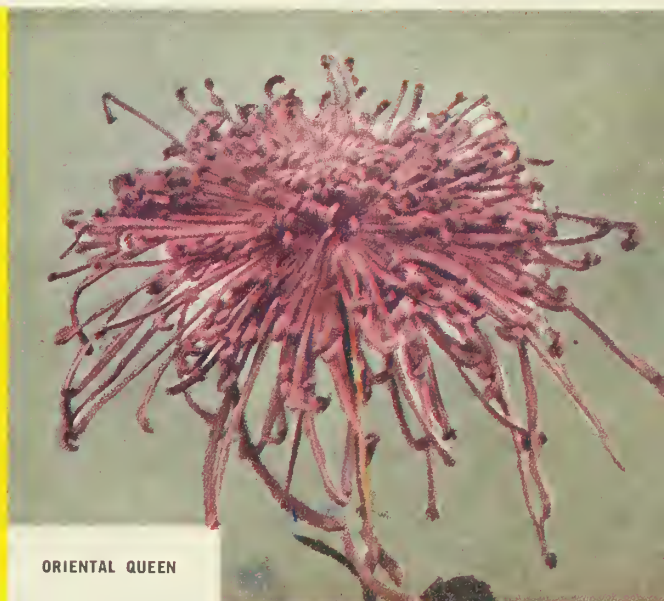

NM7L **ONLY \$4²⁵**
(\$5.50 value)

ORIENTAL QUEEN

LIKE A SPECTACULAR
BURST OF FIREWORKS

Graceful tubulated petals with deep or-
chid pink fishhook tips. The petals hang
downward like brilliant fireworks in the
sky. October 10th.

NM7414

\$1.00 each

3 for ONLY \$2⁵⁰

ORIENTAL QUEEN

EXOTIC SPIDER and FEATHERY MUMS

EACH VARIETY AN ENCHANTING SPECTACLE

Spectacular in appearance. Odd curling, yet exquisitely shaped and colored, these beauties create a fantasy-land floral effect.