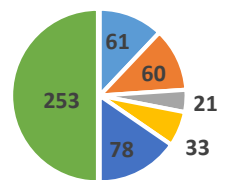

**Total number of experts deployed since 2013: 506**

- Team leaders
- Coordination/Assessment
- Deputy team leaders
- Information management
- TAST<sup>1</sup>
- Technical experts

<sup>1</sup>Technical Assistance and Support Team