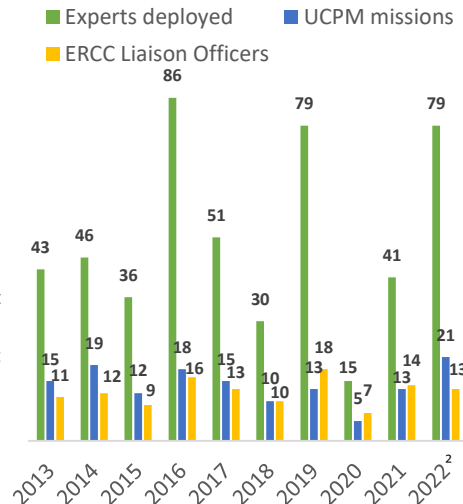

- Team leaders
- Coordination/Assessment
- Deputy team leaders
- Information management
- TAST¹
- Technical experts

¹Technical Assistance and Support Team

Annual deployment of experts