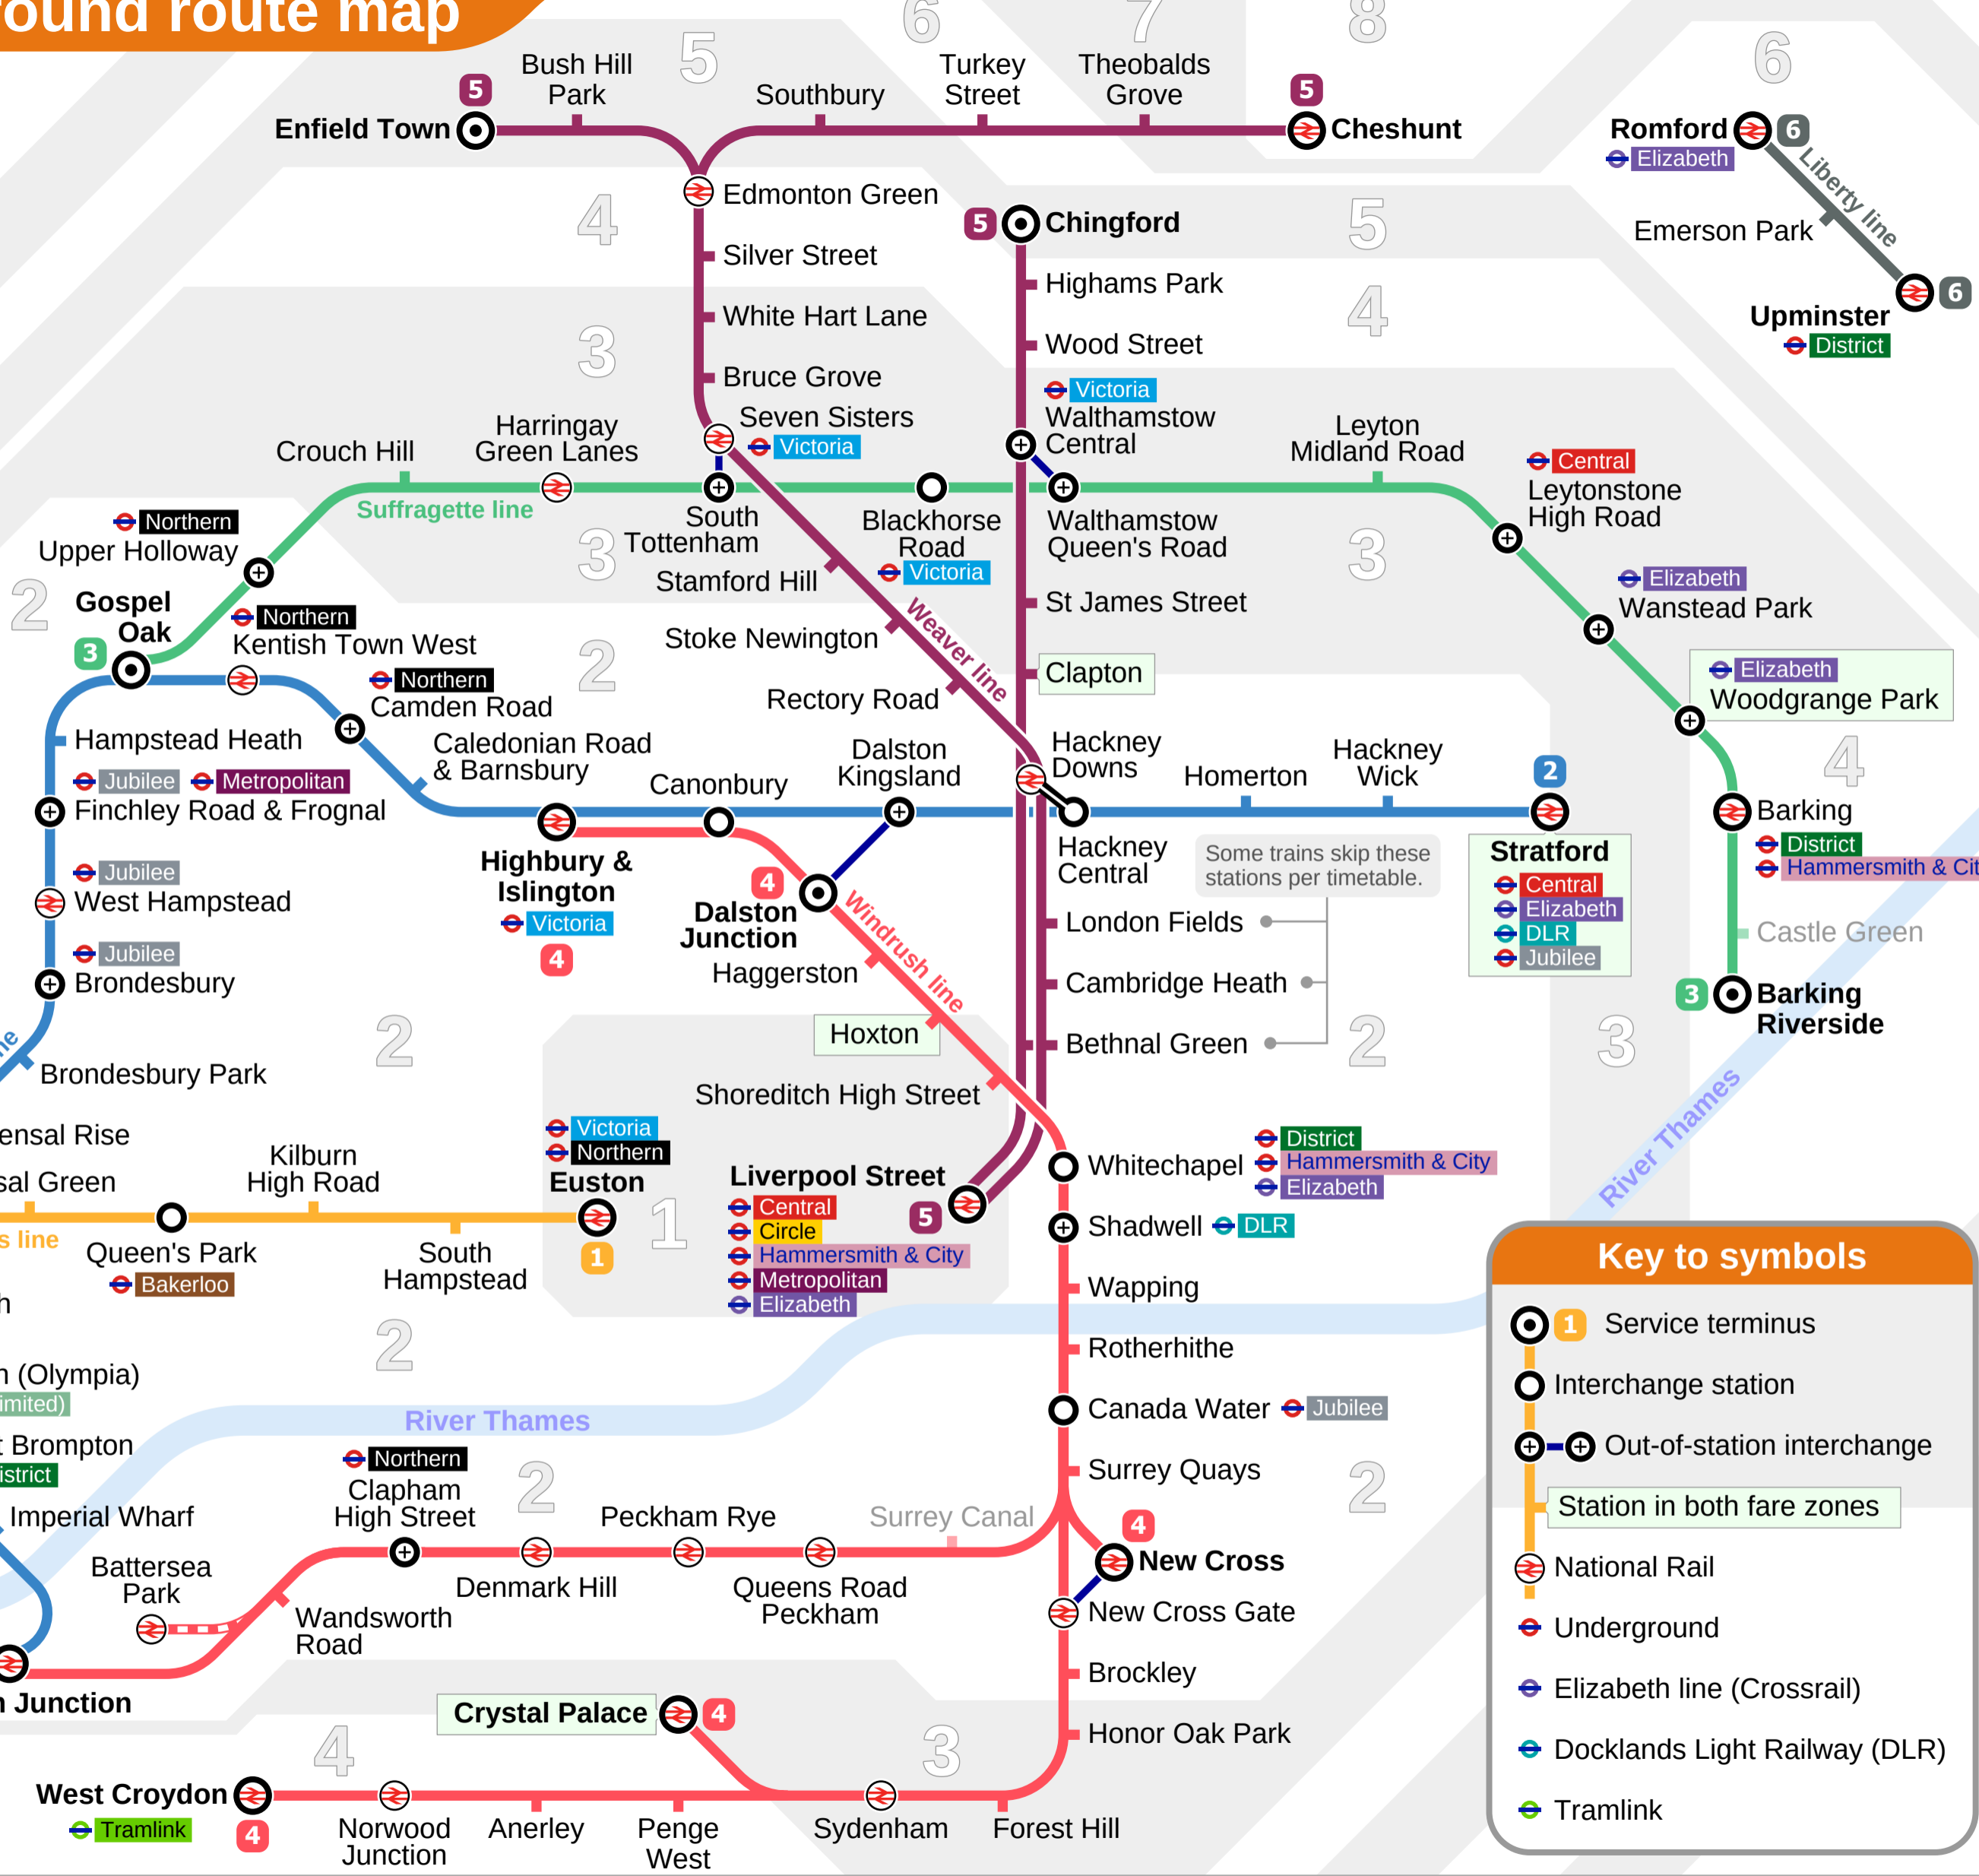

London Overground route map

SPECIAL

- 1 **Watford Junction**
- 8 Watford High Street
- Bushey
- 7 Carpenders Park
- 6 Hatch End
- 5 Headstone Lane
- Harrow & Wealdstone
- Kenton
- 4 South Kenton
- North Wembley
- Wembley Central
- Stonebridge Park
- Harlesden
- Willesden Junction**
- 3 Kensal Rise
- Kensal Green
- 2 Queen's Park
- Shepherd's Bush
- Kensington (Olympia)
- Acton Central
- South Acton
- Gunnersbury
- Kew Gardens
- 2 **Richmond**
- 4

Key to symbols

- 1 Service terminus
- Interchange station
- Out-of-station interchange
- Station in both fare zones
- National Rail
- Underground
- Elizabeth line (Crossrail)
- Docklands Light Railway (DLR)
- Tramlink

- 1 Lioness line
- 2 Mildmay line
- 3 Suffragette line
- 4 Windrush line
- 5 Weaver line
- 6 Liberty line