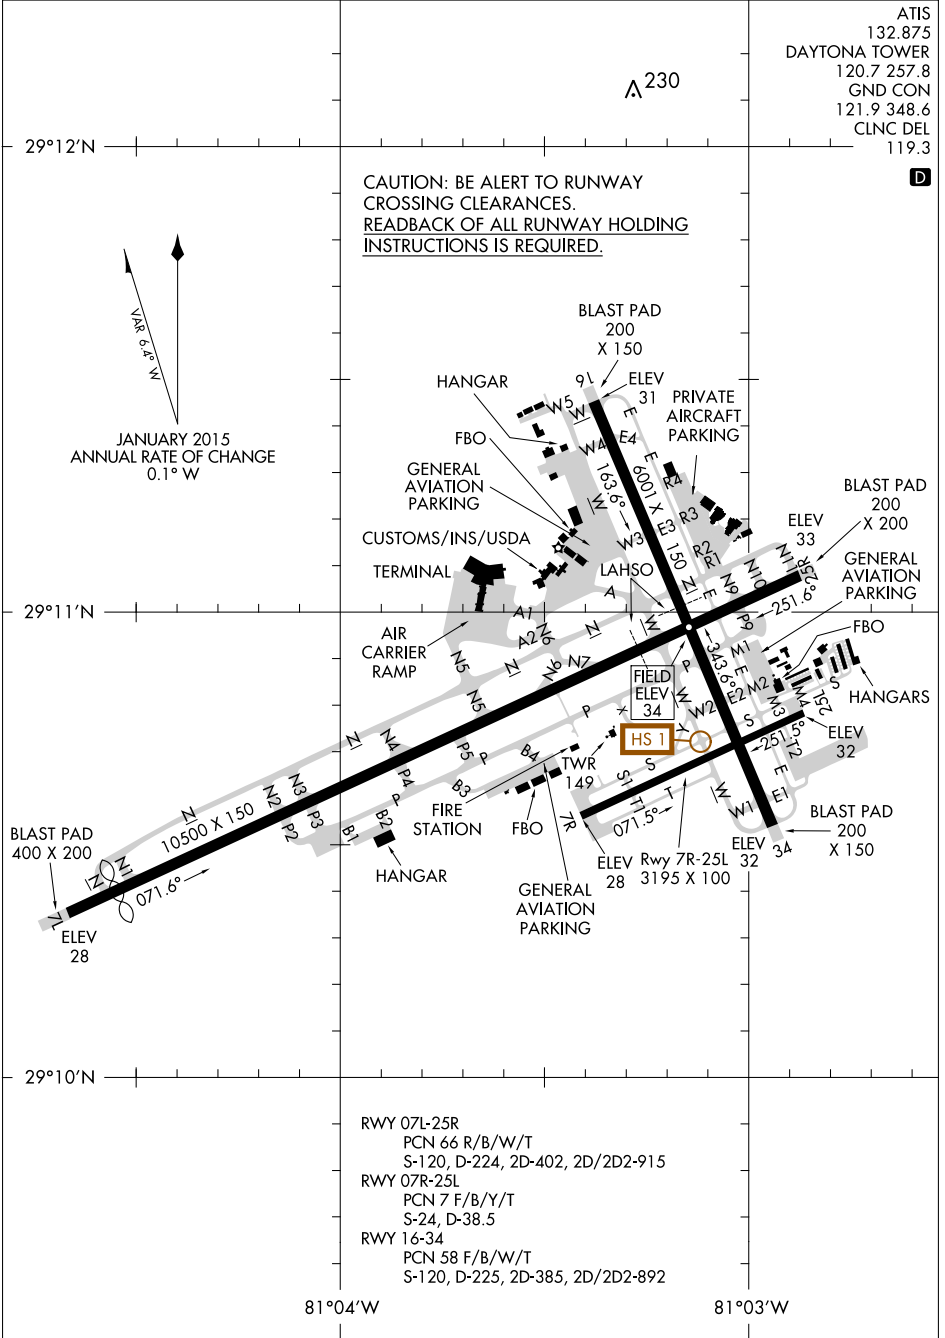

AIRPORT DIAGRAM

AL-110 (FAA)

DAYTONA BEACH INTL (DAB)
DAYTONA BEACH, FLORIDA

SE-3, 28 MAR 2019 to 25 APR 2019

SE-3, 28 MAR 2019 to 25 APR 2019

AIRPORT DIAGRAM

DAYTONA BEACH, FLORIDA
DAYTONA BEACH INTL (DAB)