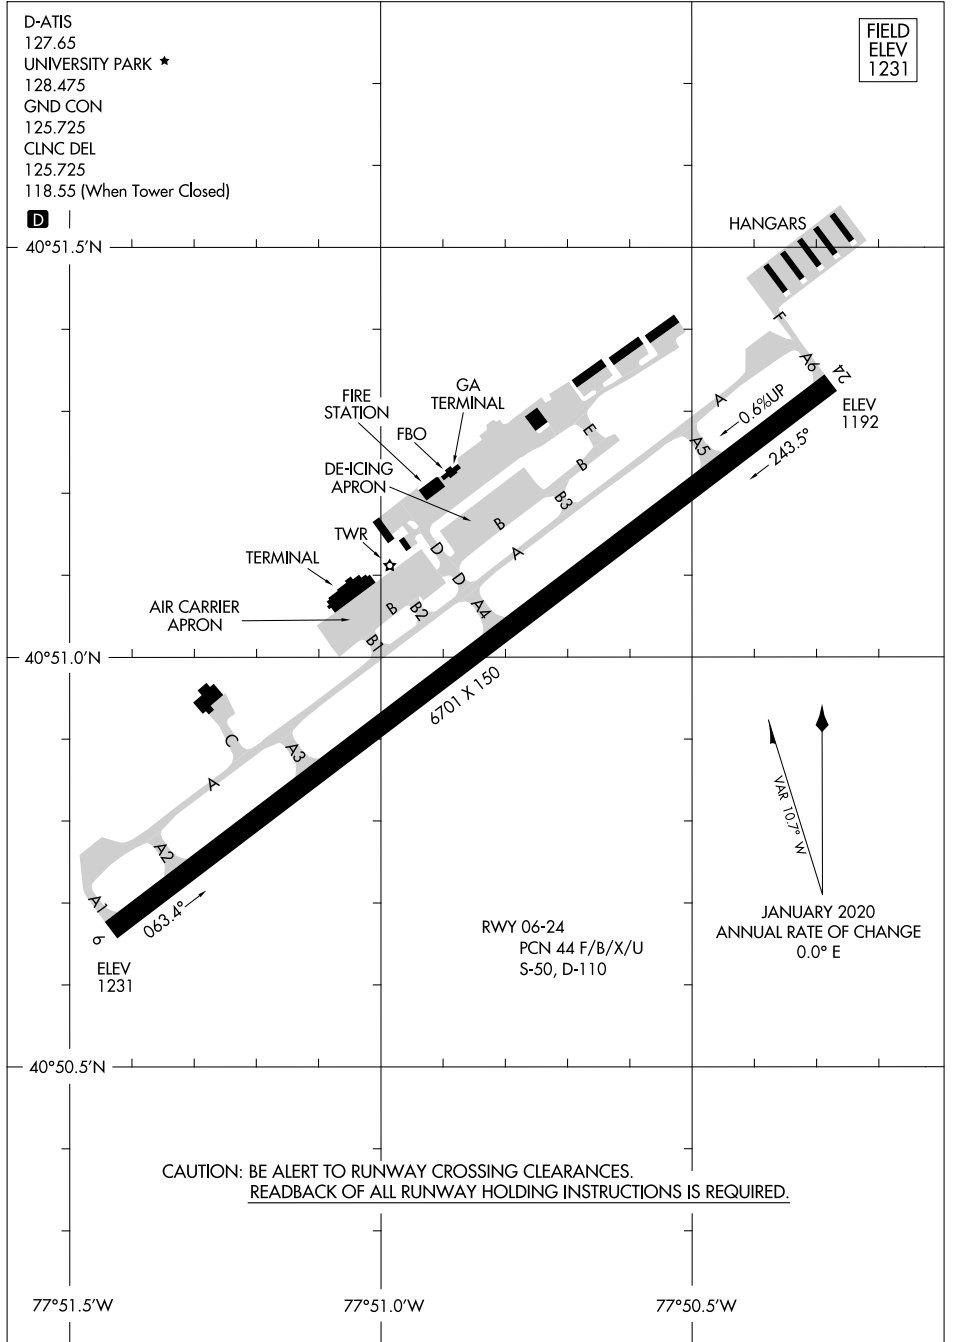

# AIRPORT DIAGRAM

AL-5240 (FAA)

STATE COLLEGE RGNL (UNV)  
STATE COLLEGE, PENNSYLVANIA

NE-4, 02 NOV 2023 to 30 NOV 2023

NE-4, 02 NOV 2023 to 30 NOV 2023

# AIRPORT DIAGRAM

STATE COLLEGE, PENNSYLVANIA  
STATE COLLEGE RGNL (UNV)