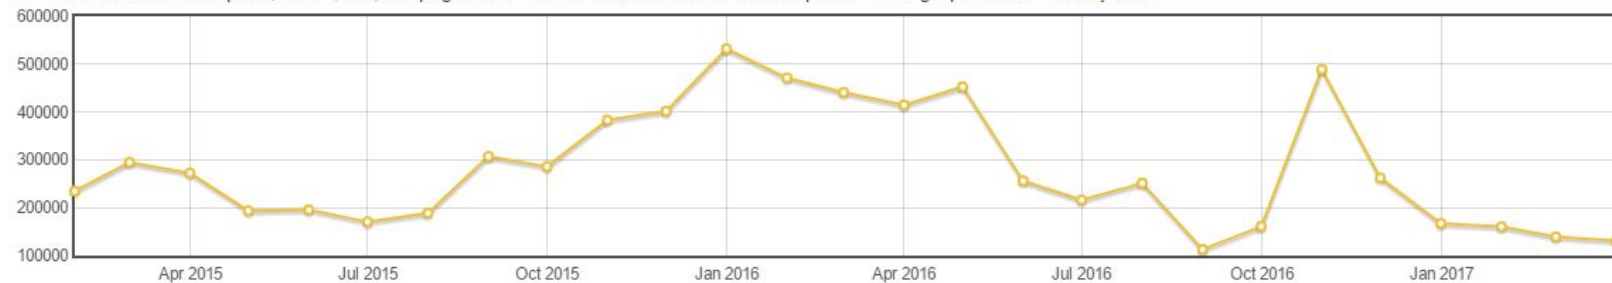

## Category details for **Media contributed by Museum Catharijneconvent**

27 months have a data point, with 7,586,054 page views in total. Click on individual time points in the graph to see monthly data.

## Page views in 2017-04

Total monthly page views: 130,744. [Download this table.](#)

HIRUNDO AGRESTIS.