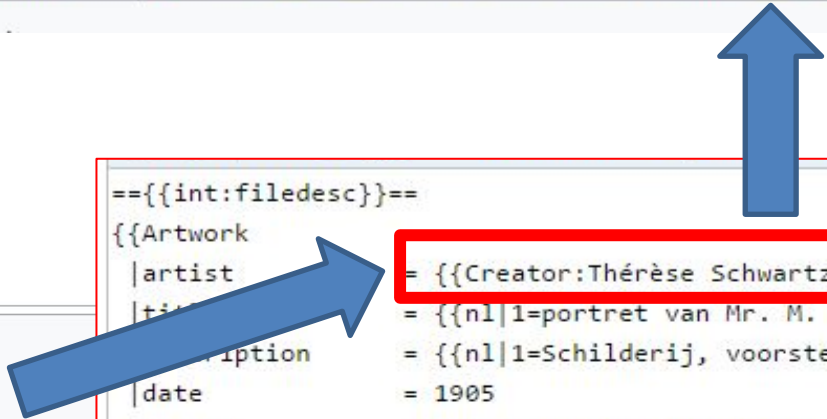

Summary [[edit]](#) [[edit source]](#)

Artist	Therese Schwartz (1851–1918)
Title	Nederlands: portret van Mr. M. Tydeman
Description	Nederlands: Schilderij, voorstellende een portret van Meinard Tydeman
Date	1905
Medium	oil on canvas
Dimensions	Height: 94.5 cm (37.2 in). Width: 69 cm (27.2 in).
Current location	Flipje & Streekmuseum Tiel
Accession number	03279
Source/Photographer	View this work on the website of Collectie Gelderland

```
=={{int:filedesc}}==  
{Artwork  
|artist = {{Creator:Thérèse Schwartz}}  
|title = {{nl|1=portret van Mr. M. Tydeman}}  
|description = {{nl|1=Schilderij, voorstellend}}  
|date = 1905  
|medium = {{Technique|oil|canvas}}  
|dimensions = {{Size|unit=cm|width=69|height=}}  
|institution = {{Institution:Flipje & Streekmu}}  
|accession number = 03279  
|source = [https://www.collectiegelderlan}}  
|permission = Copyright expired, PD-Art  
|other versions =
```