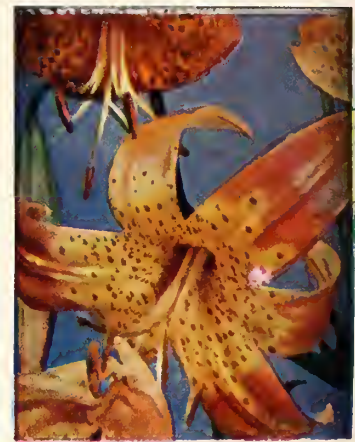

Popular Home Garden Lilies

1. 5370 **Sunset Lily.** (Paradalinum Giganteum). A brilliant Lily. Easy to grow. Height about 5 feet. Five to six flowers on a stem. Brilliant sunset red with yellow base.
2. 5371 **Centifolium.** A magnificent Hybrid. Immense white trumpet flowers on stems up to six feet high. Fragrant.
3. 5372 **Tigrinum Splendens.** The finest and most robust of Tiger Lilies. Large, shapely flowers of orange-red, spotted black.
4. 5376 **Formosanum.** Long, trumpet-like shaped flowers of pure white, throats of pale green. They bloom from August until fall.
5. 5377 **Regale.** A truly hardy Lily. Sturdy stems 4 to 6 feet high. Center of flower flushed yellow. Outside the petals are streaked brown at the ribs. A flower of great beauty.
6. 5379 **Coral Lily.** A charming little early flowering Lily. Coral red, waxy flowers. Likes cool, shady places. Good for borders or rock gardens.
7. 5380 **Golden Gleam.** Another beautiful little Lily. More robust than the Coral Lily and blooms later. The flowers are of a gleaming Apricot Yellow.

All above—3 for $1.39; 6 for $2.69

5378 **Collection of Popular Home Garden Lilies.** One bulb each of the above. 7 bulbs in all, $2.50

BELLINGHAM HYBRIDS

5368
The New Bellingham Hybrids.
Robust Lilies growing 4 to 5 feet high. Flowers grow in pyramidal clusters of 20 to 30 blooms. The blooms are shaped like a Turk's Cap. The colors range from orange, yellow, buff, terra-cotta, to copper and orange-red spotted dark red or brown. 3 for $1.69; 6 for $3.29.