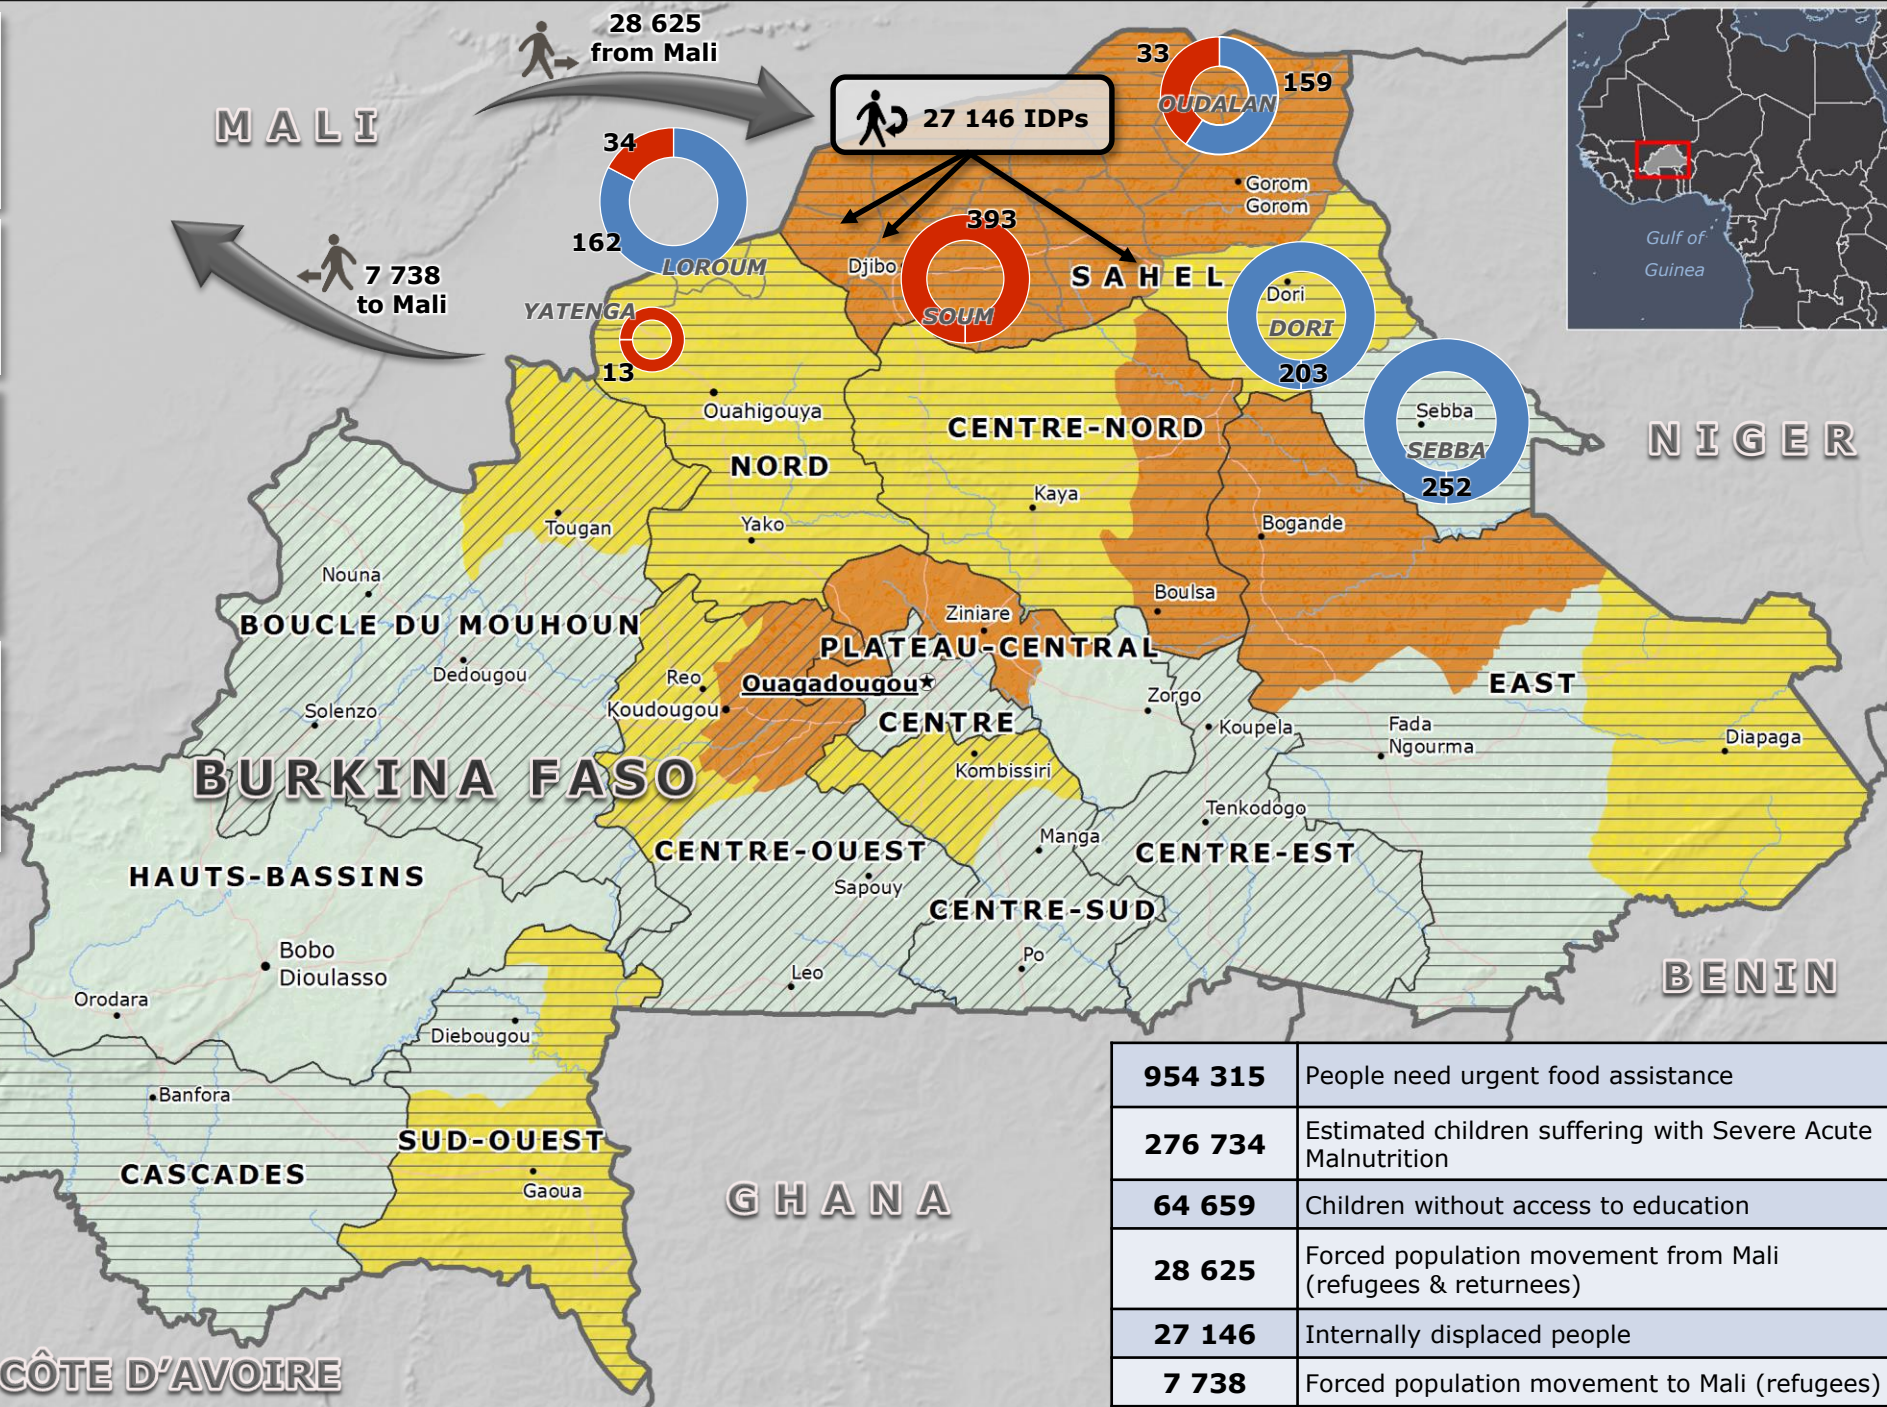

Burkina Faso | Humanitarian Crisis

Number of schools per province

50 Closed
50 Open

Forced population movement from and to Mali

7 738 to Mali

Severe Acute Malnutrition (SAM) % by province

- > 2%
- > 1% - 1.9%
- < 1%

Food Security Phases (CADRE HARMONISE)

- Crisis
- Under Stress
- Normal

954 315	People need urgent food assistance
276 734	Estimated children suffering with Severe Acute Malnutrition
64 659	Children without access to education
28 625	Forced population movement from Mali (refugees & returnees)
27 146	Internally displaced people
7 738	Forced population movement to Mali (refugees)