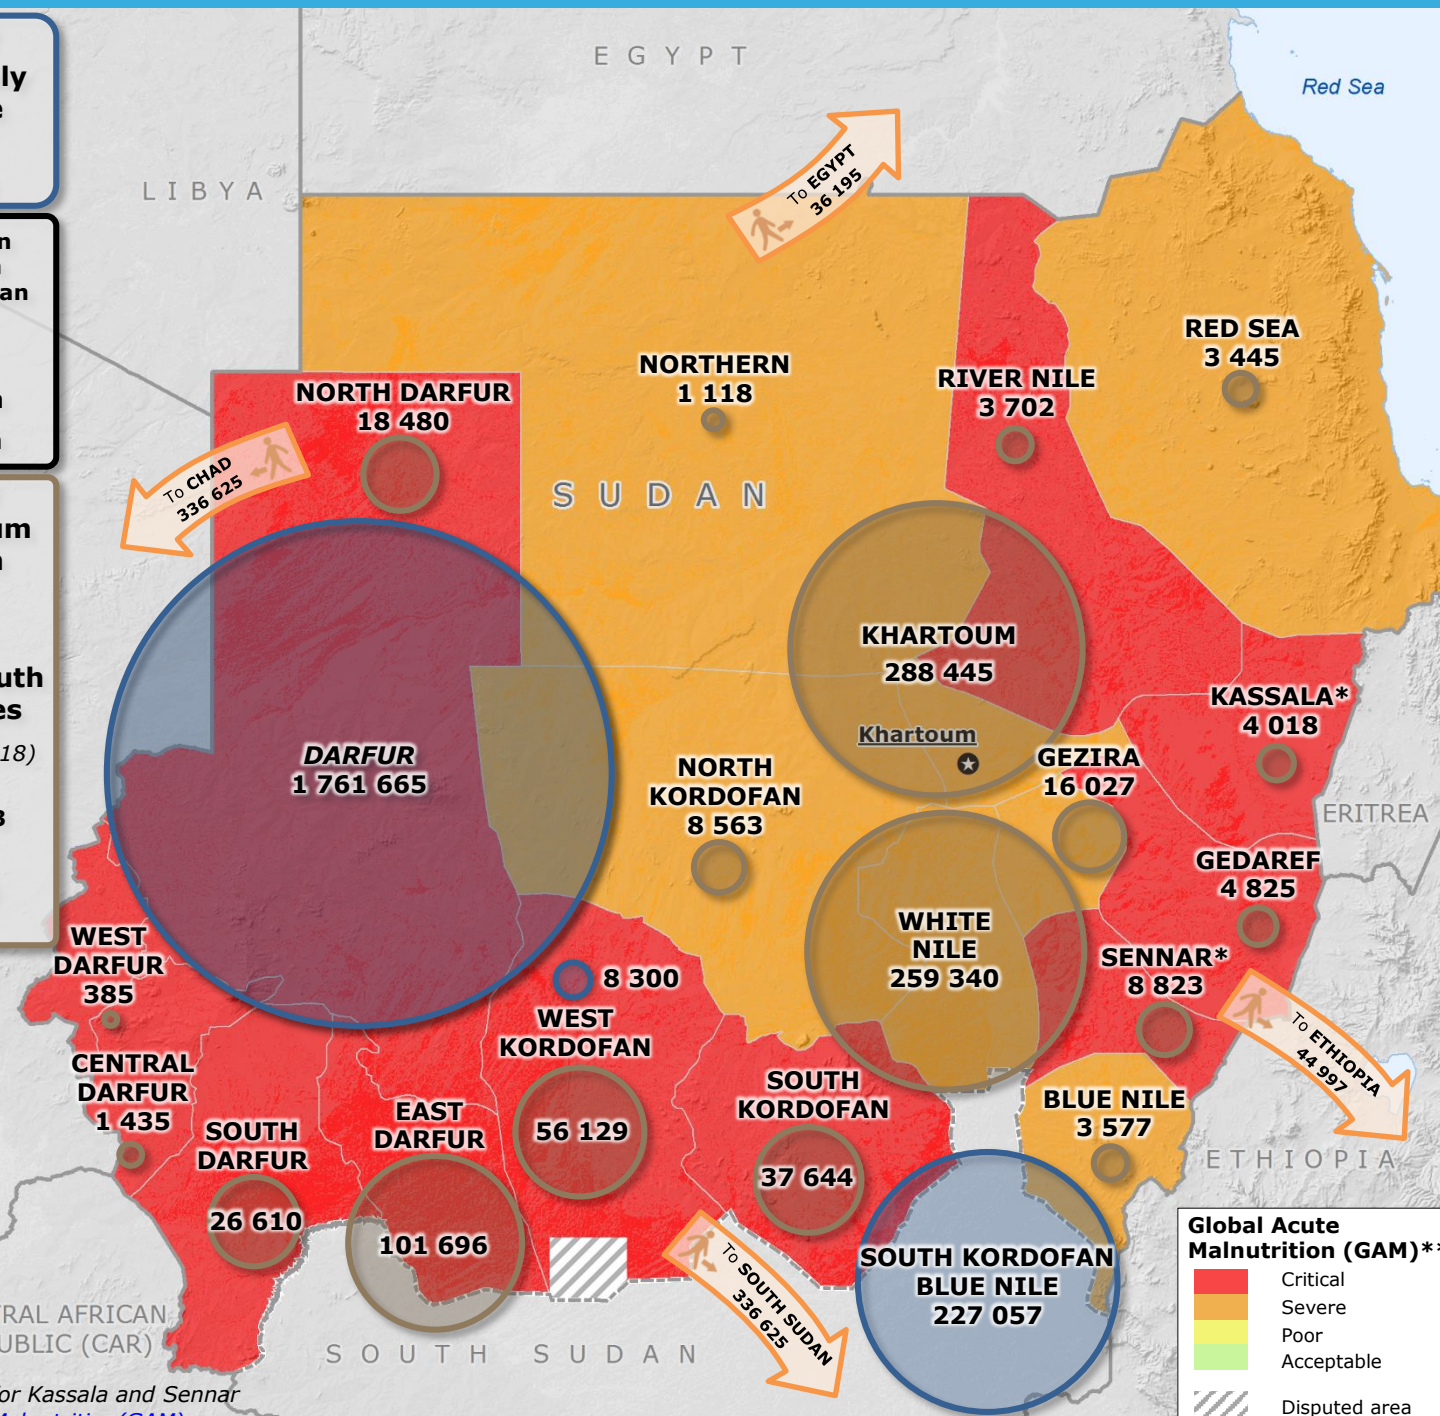

Sudan | Refugees, IDPs and Malnutrition

Total number of Sudanese Internally Displaced People (IDPs) in need
1.997 million

Eritrean and Ethiopian refugees and asylum seekers in Eastern Sudan
155 000
Including:
118 035 Eritrean
13 781 Ethiopian

Total number of refugees and asylum seekers in Sudan
(UNHCR, Dec 2018):
1 095 906
Total number of South Sudanese Refugees
849 002 *(15 May 2018)*
Including:
post-December 2013
491 800
pre-December 2013
352 462

Source: DG ECHO, FAO, Fews Net, Humanitarian Needs Overview (HNO)

To CHAD
336 625

To EGYPT
36 195

To ETHIOPIA
44 997

To SOUTH SUDAN
336 625

Commodity Price and Inflation Rate

Global Acute Malnutrition (GAM)**

Displaced People

*the East part of the state for Kassala and Sennar
**More info: [Global Acute Malnutrition\(GAM\)](#)