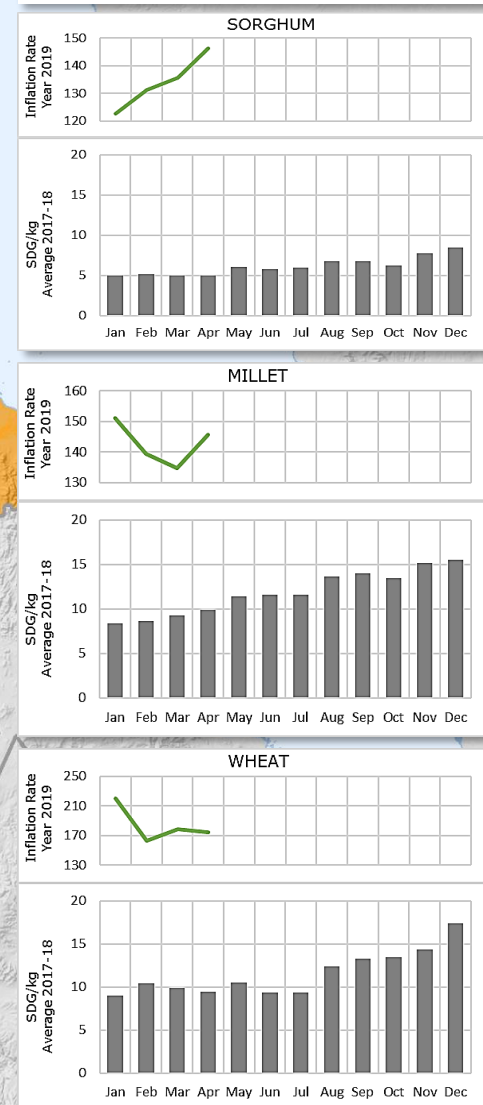

Sudan | Refugees, IDPs and Malnutrition

Total number of Sudanese Internally Displaced People (IDPs) in need
1.997 million

Eritrean and Ethiopian refugees and asylum seekers in Eastern Sudan
155 000
Including:
118 035 Eritrean
13 781 Ethiopian

Total number of refugees and asylum seekers in Sudan
(UNHCR, Dec 2018):
1 095 906
Total number of South Sudanese Refugees
849 002 *(15 May 2018)*
Including:
post-December 2013
491 800
pre-December 2013
352 462

Source: DG ECHO, FAO, Fews Net, Humanitarian Needs Overview (HNO)

To CHAD
336 625

To EGYPT
36 195

To ETHIOPIA
44 997

To SOUTH SUDAN
336 625

Commodity Price and Inflation Rate

Global Acute Malnutrition (GAM)**

Displaced People

*the East part of the state for Kassala and Sennar
**More info: [Global Acute Malnutrition\(GAM\)](#)