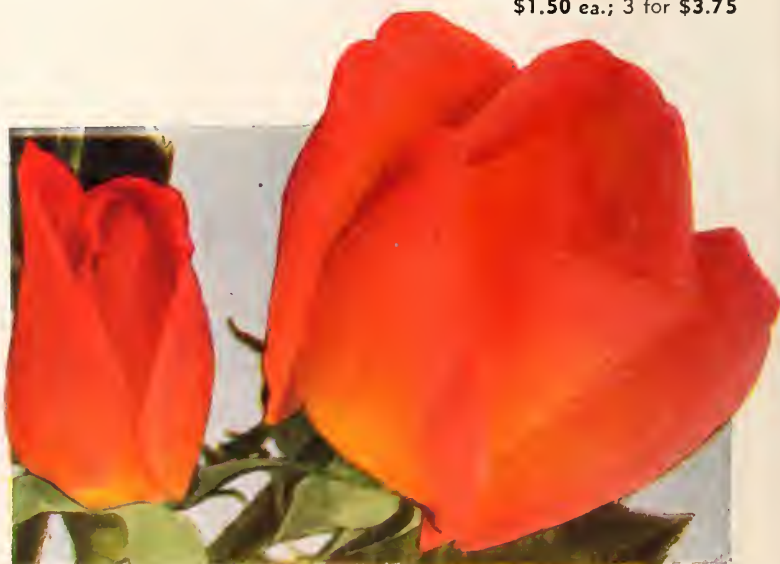

SIGNORA (Pat. 201)

GRAND DUCHESS CHARLOTTE (Pat. Pending) An All-America Winner for 1942. Medium sized buds of intense copper scarlet changing to glowing carmine in the open flower. Extremely free flowering, plants exceptionally vigorous and tall growing.

$1.50 ea.; 3 for $3.75

SIGNORA (Pat. 201) In our test garden it is seldom out of bloom. It attracts much comment. The long buds are a sort of brownish salmon, opening to good double blooms of mandarin and orange.

$1.35 ea.; 3 for $3.60