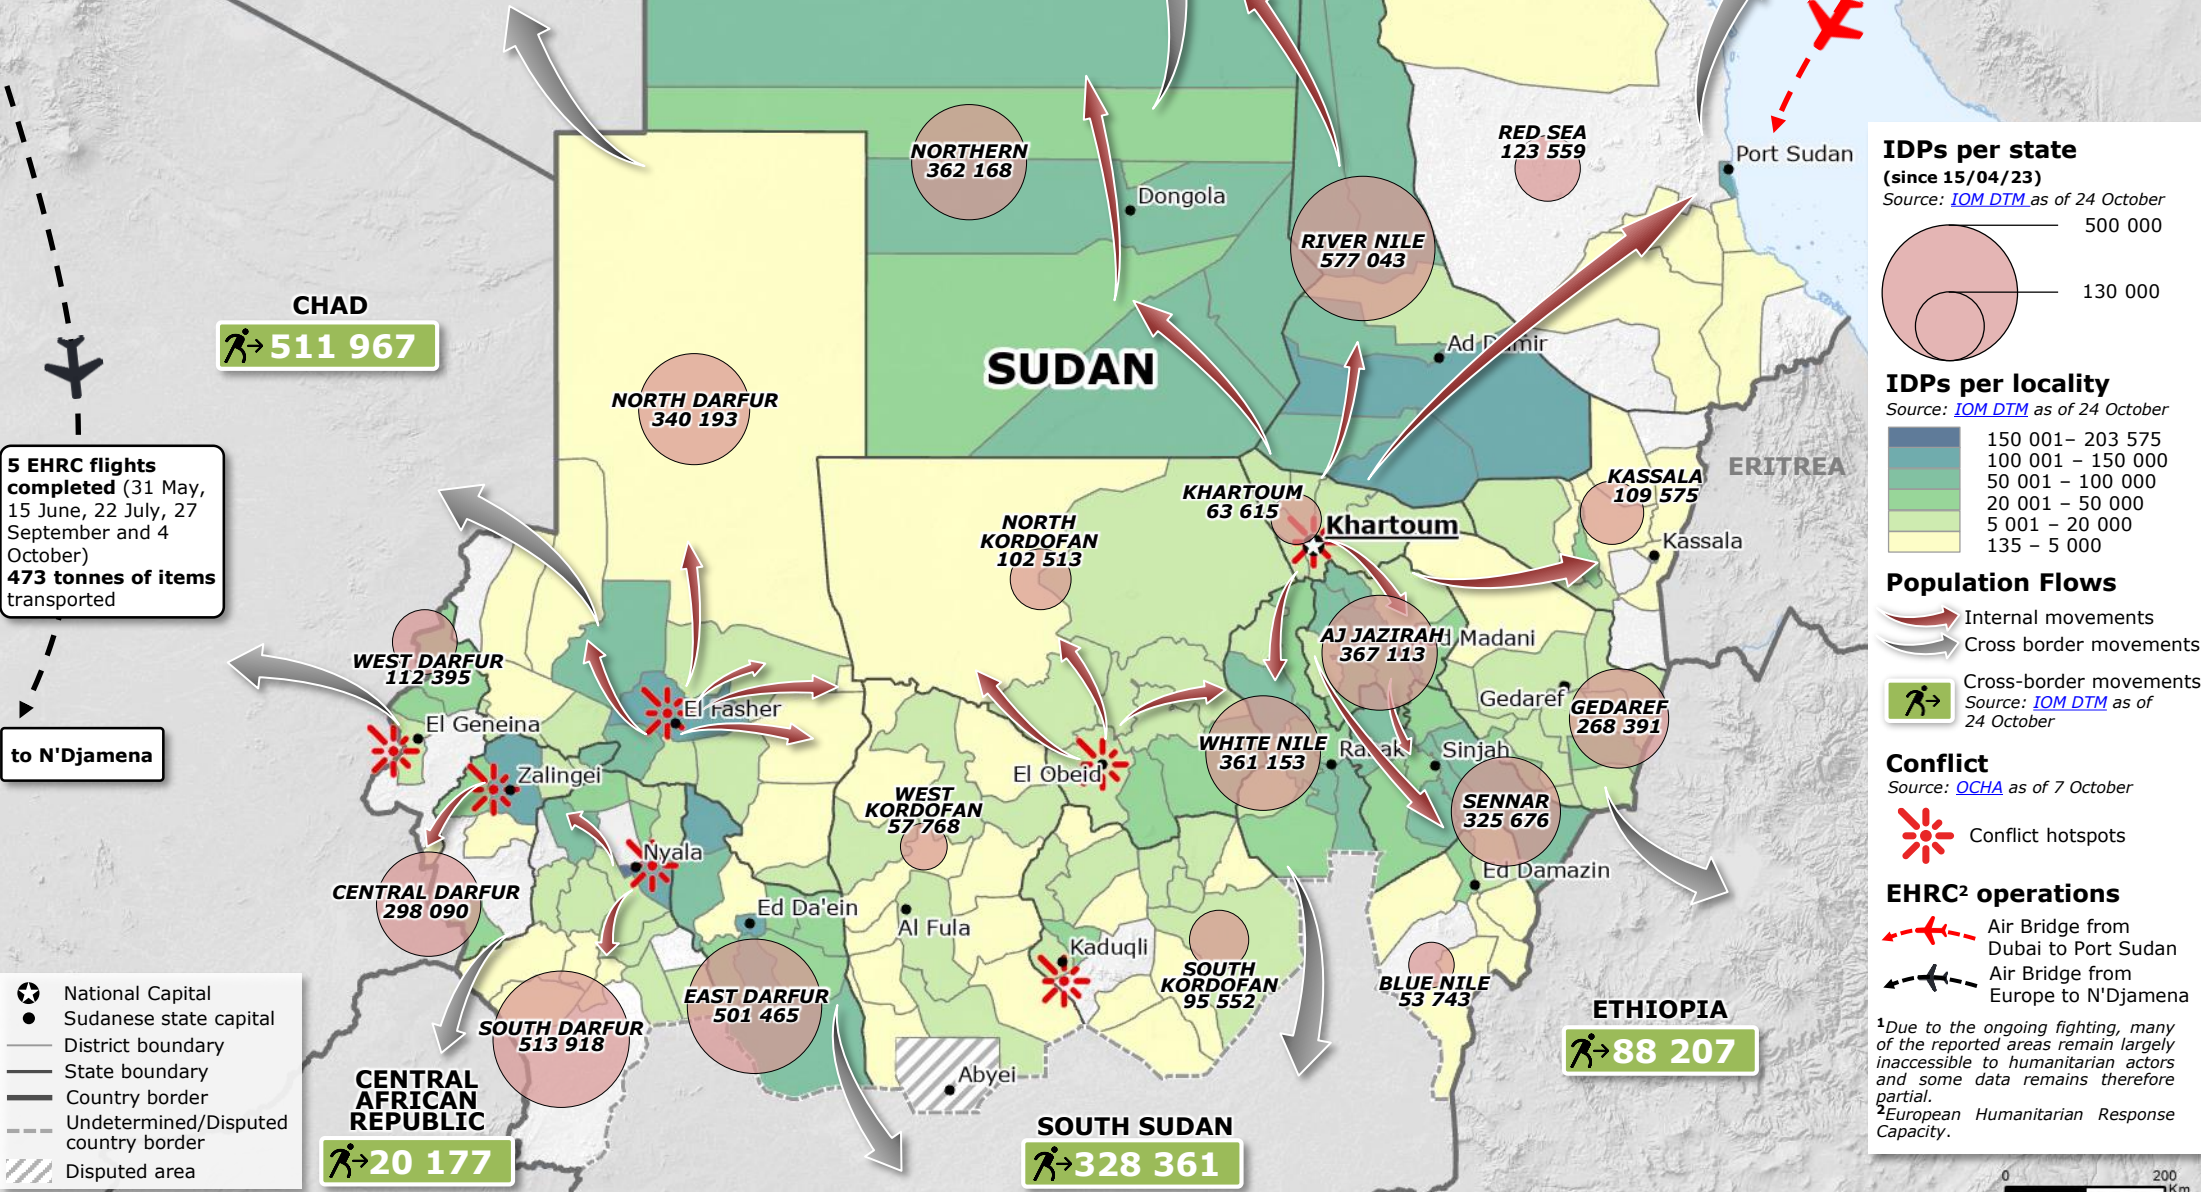

# Sudan | Conflict and population displacement since 15 April 2023

**Internally Displaced People<sup>1</sup> (IDPs)**  
**4 633 930**  
**Cross-border movements**  
**1 276 379**

**6 EHRC flights completed**  
 (9, 16, 23 May and 5, 6, 7 July)  
**128 tonnes of items transported**

<sup>1</sup>Due to the ongoing fighting, many of the reported areas remain largely inaccessible to humanitarian actors and some data remains therefore partial.  
<sup>2</sup>European Humanitarian Response Capacity.

- National Capital
- Sudanese state capital
- District boundary
- State boundary
- Country border
- Undetermined/Disputed country border
- Disputed area