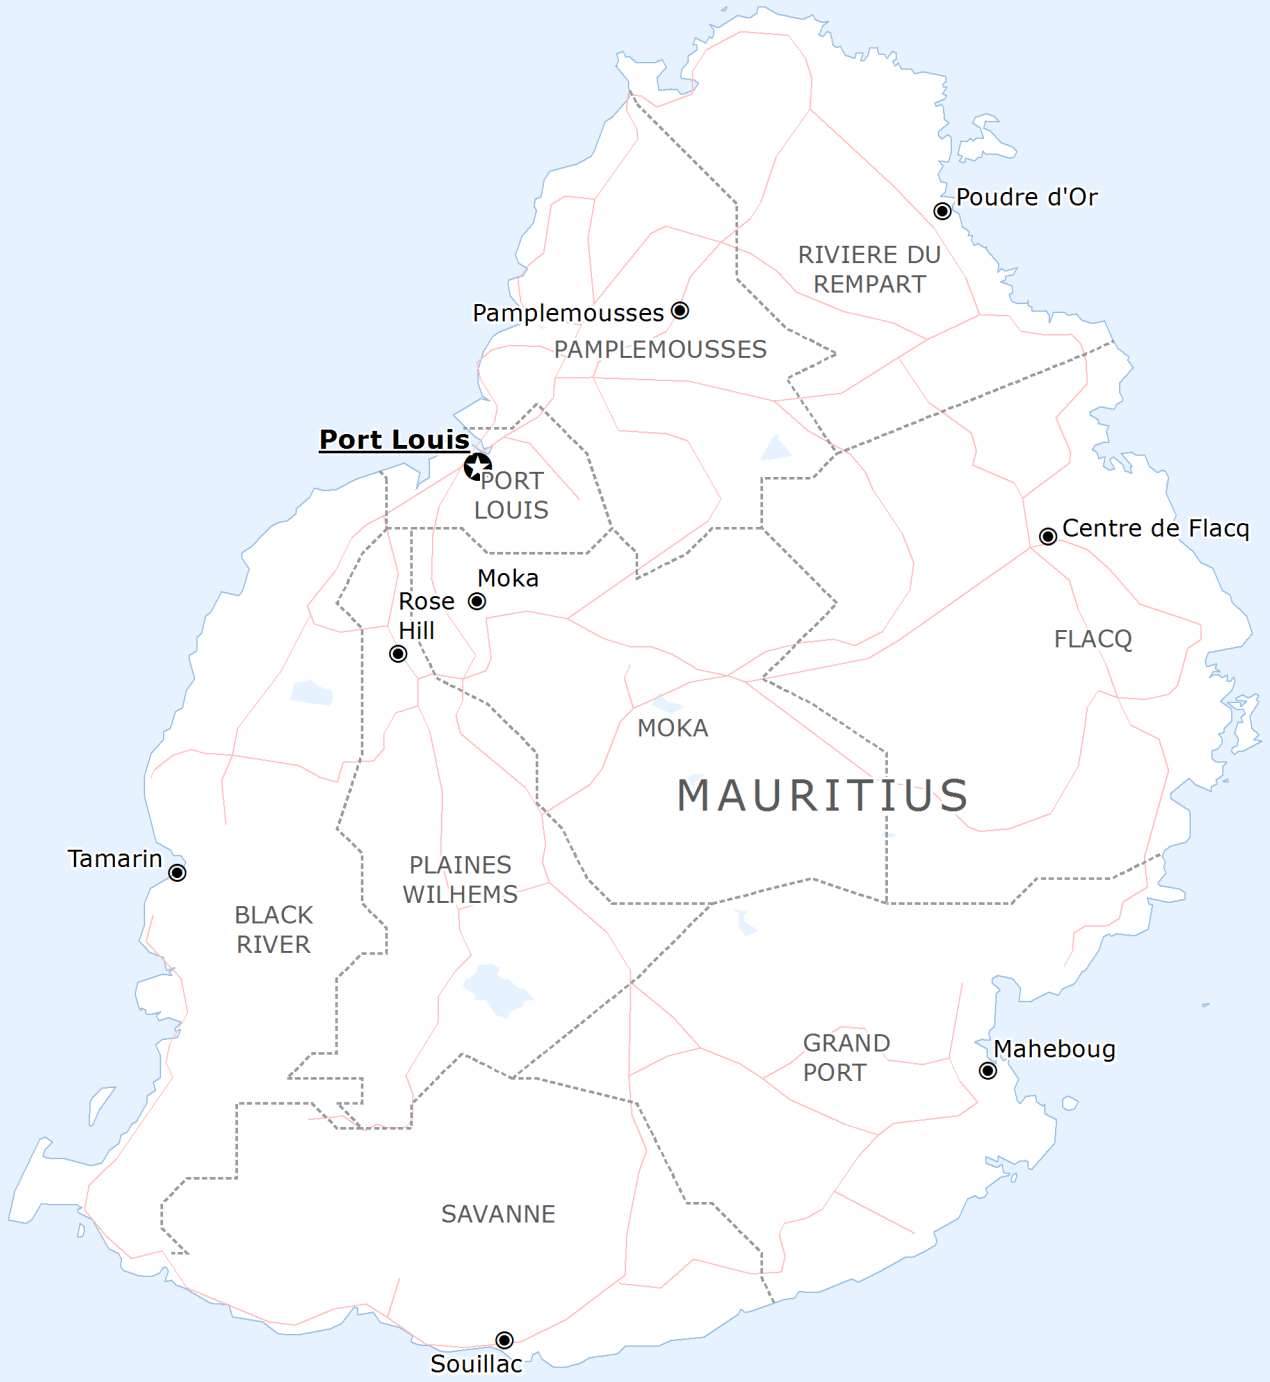

MAURITIUS BASE MAP

- ★ National Capital
- District Capital
- State and Division boundary
- Major road
- Water body