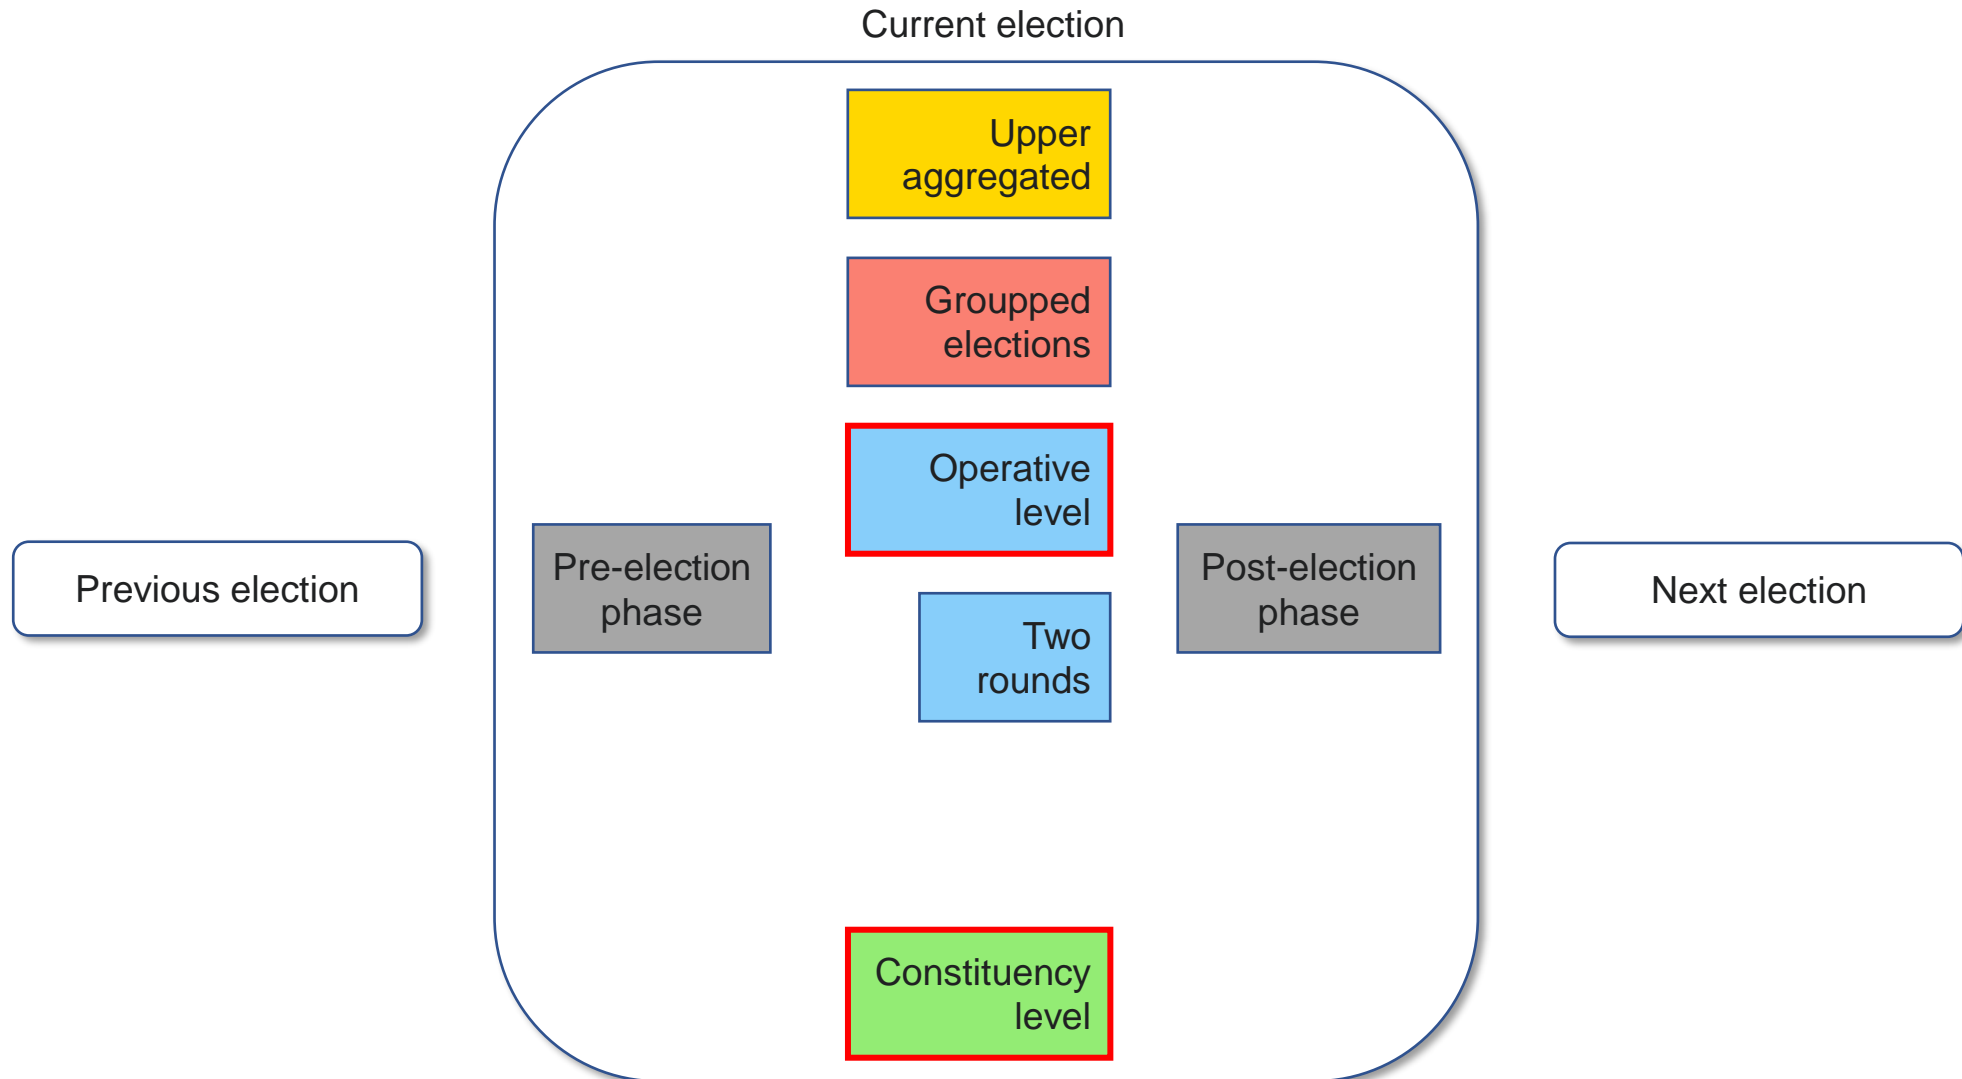

Vectors :

Same type and territory series

It is a chronic event:

- It is part of a series of elections that are repeated in the same territory
- It is part of a typology of elections that happen everywhere (presidential, general, municipal, etc.)

Vectors :

Presentation level → Operative

Vectors :

Presentation level \rightarrow Constituency

Vectors :

Upper aggregated

Vectors :

Two rounds

Vectors :

Grouped elections

Vectors: Intermediate aggregated

Our case: Ontology

Ontology: Music

- Different entities
- With its own data dictionary
- Linked thru specific properties

Ontology: Elections

- The unique entity is **Results**
- 90% similar data dictionary
- Linked thru generic properties