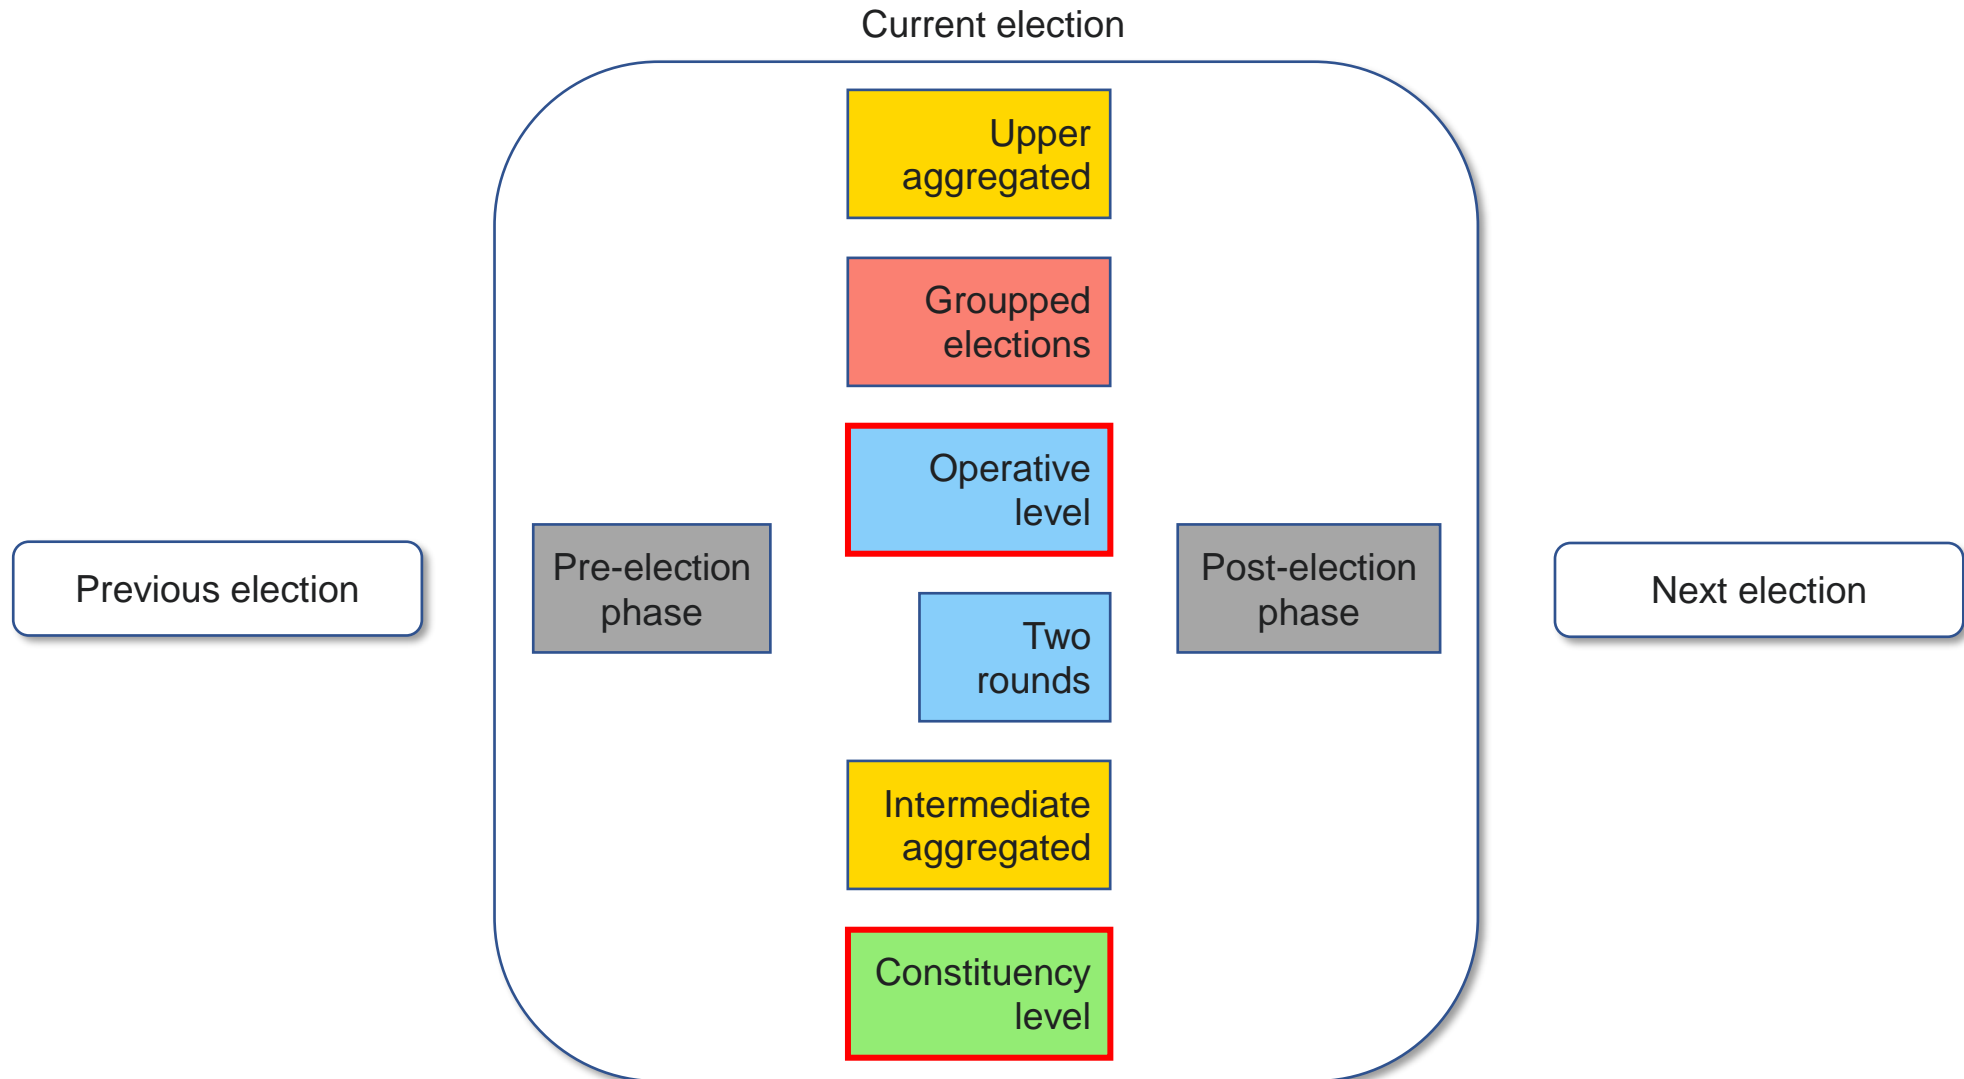

Vectors :

Same type and territory series

It is a chronic event:

- It is part of a series of elections that are repeated in the same territory
- It is part of a typology of elections that happen everywhere (presidential, general, municipal, etc.)

Vectors :

Presentation level → Operative

Vectors :

Presentation level \rightarrow Constituency

Vectors :

Upper aggregated

Vectors :

Two rounds

Vectors :

Grouped elections

Vectors: Intermediate aggregated

Our case: Ontology

Ontology: Music

- Different entities
- With its own data dictionary
- Linked thru specific properties

Ontology: Elections

- The unique entity is **Results**
- 90% similar data dictionary
- Linked thru generic properties