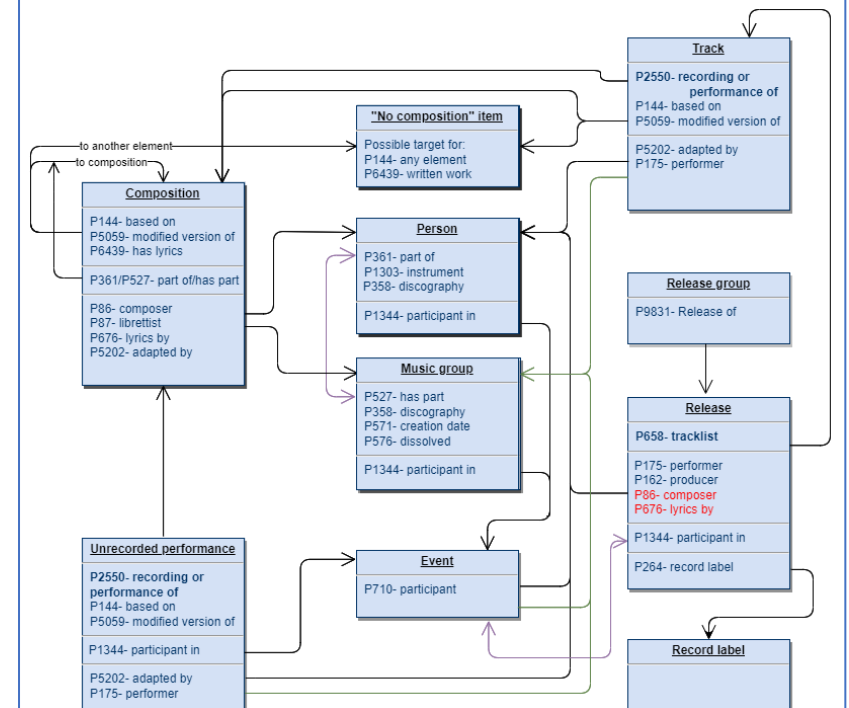

Data dictionary & Ontology

- A **data dictionary** is a centralized repository of information that describes the data or properties of entities in a specific information system, such as meaning, relationships with other data, origin, use, and format.
- **Ontology** is a type of representation in the form of a conceptual scheme that formulates a formal specification of the concepts contained in a domain or knowledge area, giving meaning to each of them and the relationships among them.
- In other words, if the dictionary describes the characteristics of the contents of one or more entities or tables, the ontology shows the forms of interrelationship of entities in the whole of the area of knowledge represented.

Data dictionary & Ontology

Example

Track properties [modifica | modifica el codi]

These properties may apply to items with instància de (P31) of *pista musical* (Q7302866), *videoclip* (Q193977) or their subclasses.

WikiProject Music: Structure among entities

- Only properties related with link among entities are shown
- "Event" is not a music entity, but it may defines musical events.
- "No composition item" is not an entity, but a kind of valid items to point from P144/P6439 properties
- Property names in red need to be verified