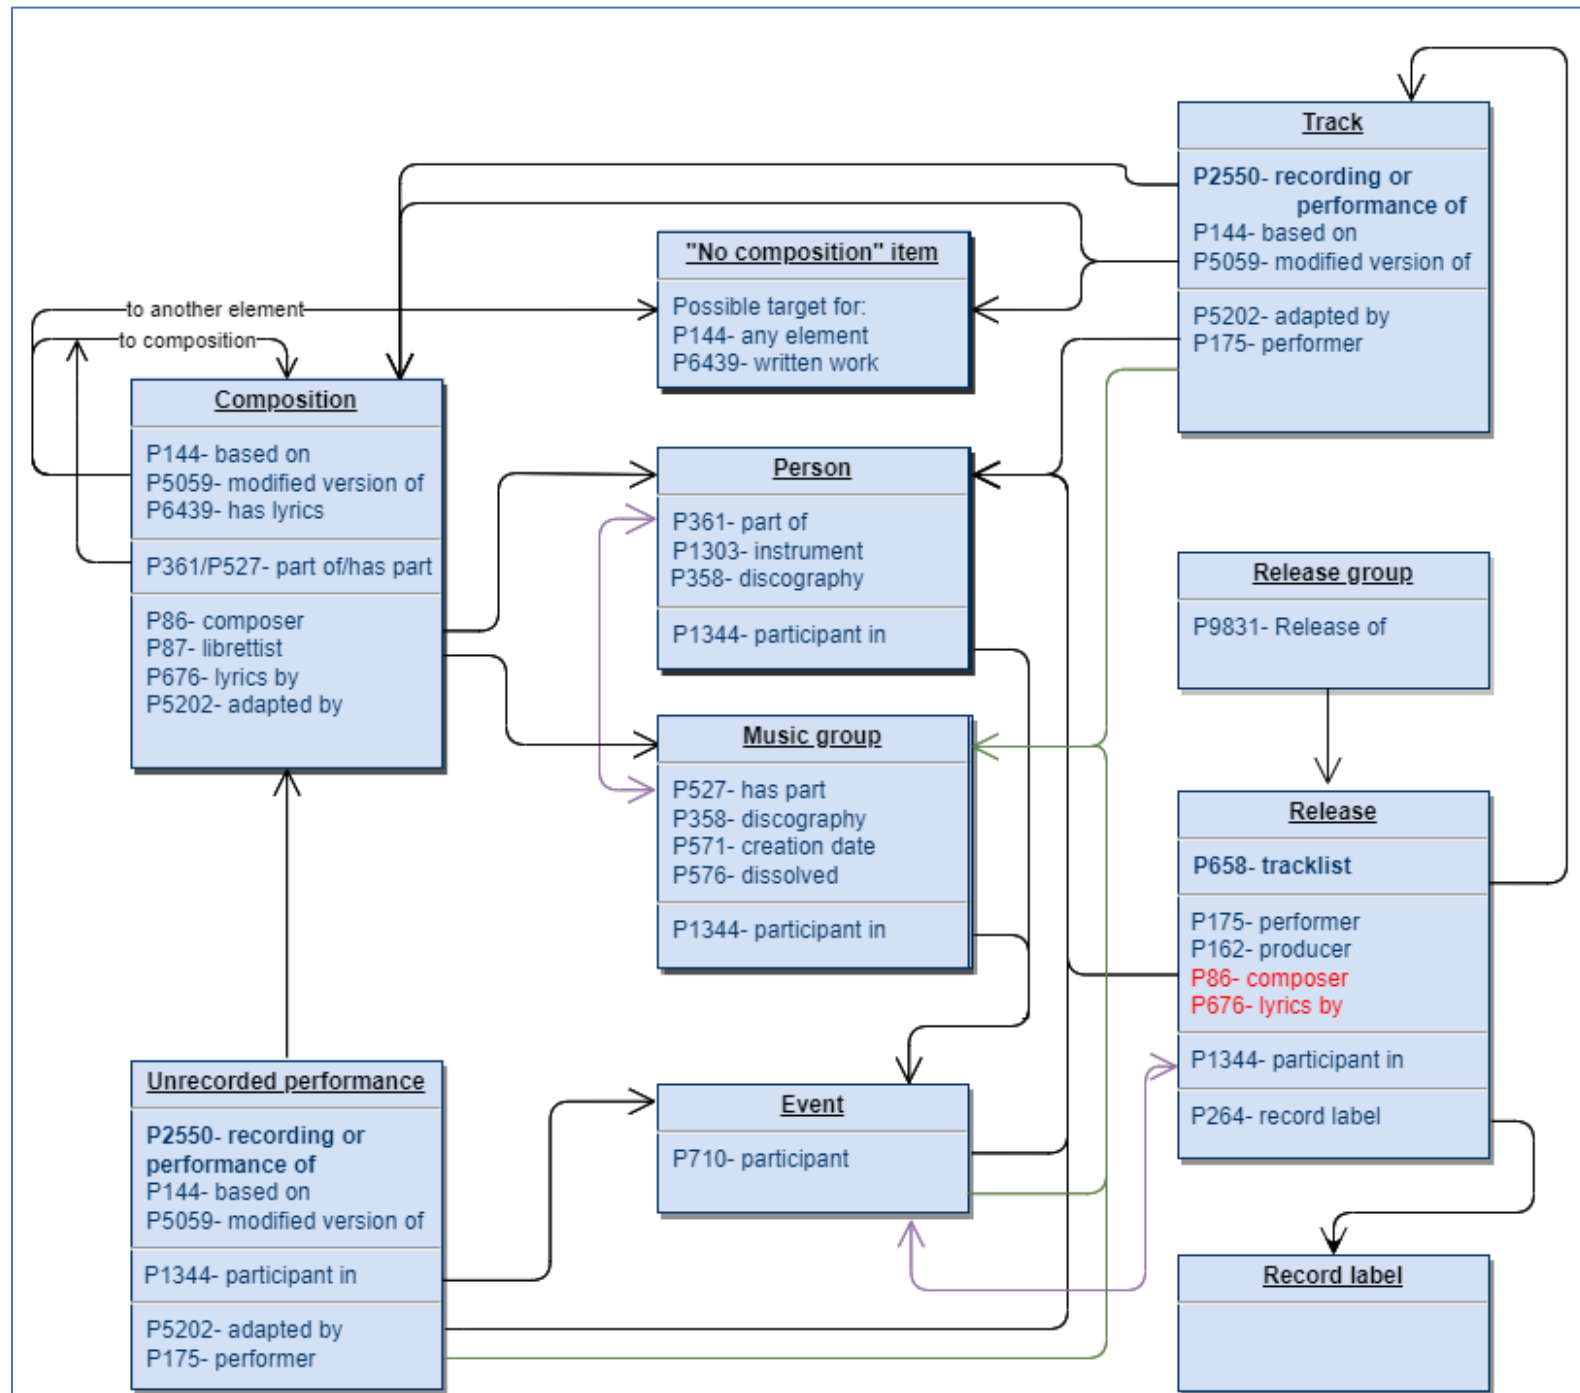

Vectors :

Presentation level → Operative

Vectors :

Presentation level \rightarrow Constituency

Vectors :

Upper aggregated

Vectors :

Two rounds

Vectors :

Grouped elections

Vectors: Intermediate aggregated

Our case: Ontology

Ontology: Music

- Different entities
- With its own data dictionary
- Linked thru specific properties

Ontology: Elections

- The unique entity is **Results**
- 90% similar data dictionary
- Linked thru generic properties

[Full ontology document](#)

Each kind of items contain the whole specific information of its level.

They are autonomous without depending on the existence of other level items of the same election.

- 1) **Green & Blue** levels should exist. Sometimes are the same (i.e. local elections)
- 2) **Yellow** levels are optional and can be multiple
- 3) **Salmon** level may exist in special double event.