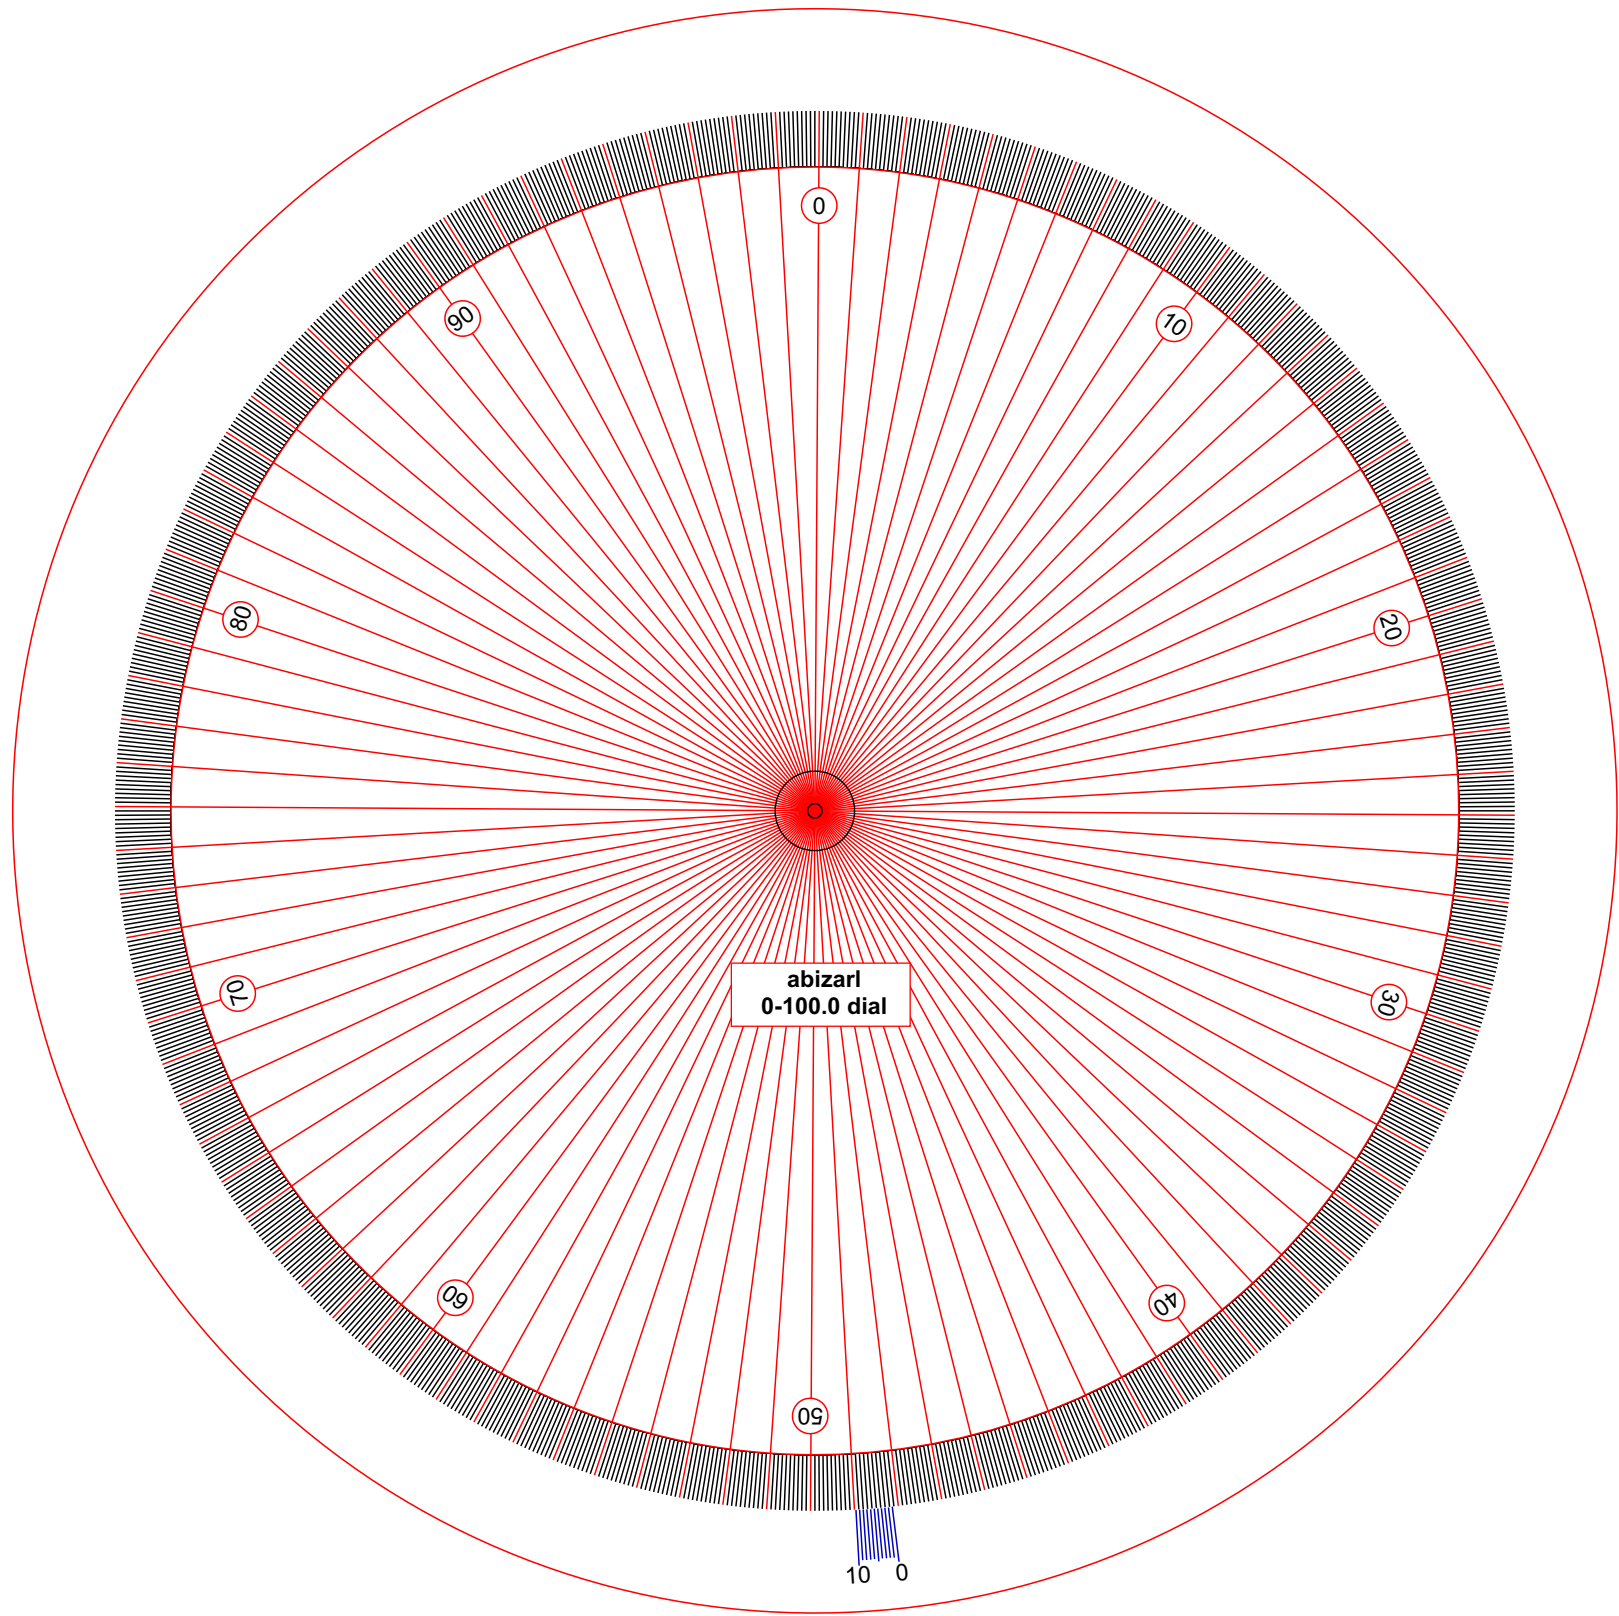

Counterclockwise 0-100 circular dial  
Resolution of 1/1000 (0.36 degrees) without vernier  
Resolution of 1/10000 (0.036 degrees) with vernier

Counterclockwise 0-100 circular dial  
Resolution of 1/1000 (0.36 degrees) without vernier

**abizarl**  
**0-100.0 dial**

Counterclockwise 0-100 circular dial  
Vernier

Clockwise 0-100 circular dial  
Resolution of 1/1000 (0.36 degrees) without vernier  
Resolution of 1/10000 (0.036 degrees) with vernier

Counterclockwise 0-100 circular dial  
Resolution of 1/200 (1.8 degrees) without vernier  
Resolution of 1/2000 (0.18 degrees) with vernier

abizarl  
0-100.0 dial

Clockwise 0-100 circular dial  
Resolution of 1/200 (1.8 degrees) without vernier  
Resolution of 1/2000 (0.18 degrees) with vernier