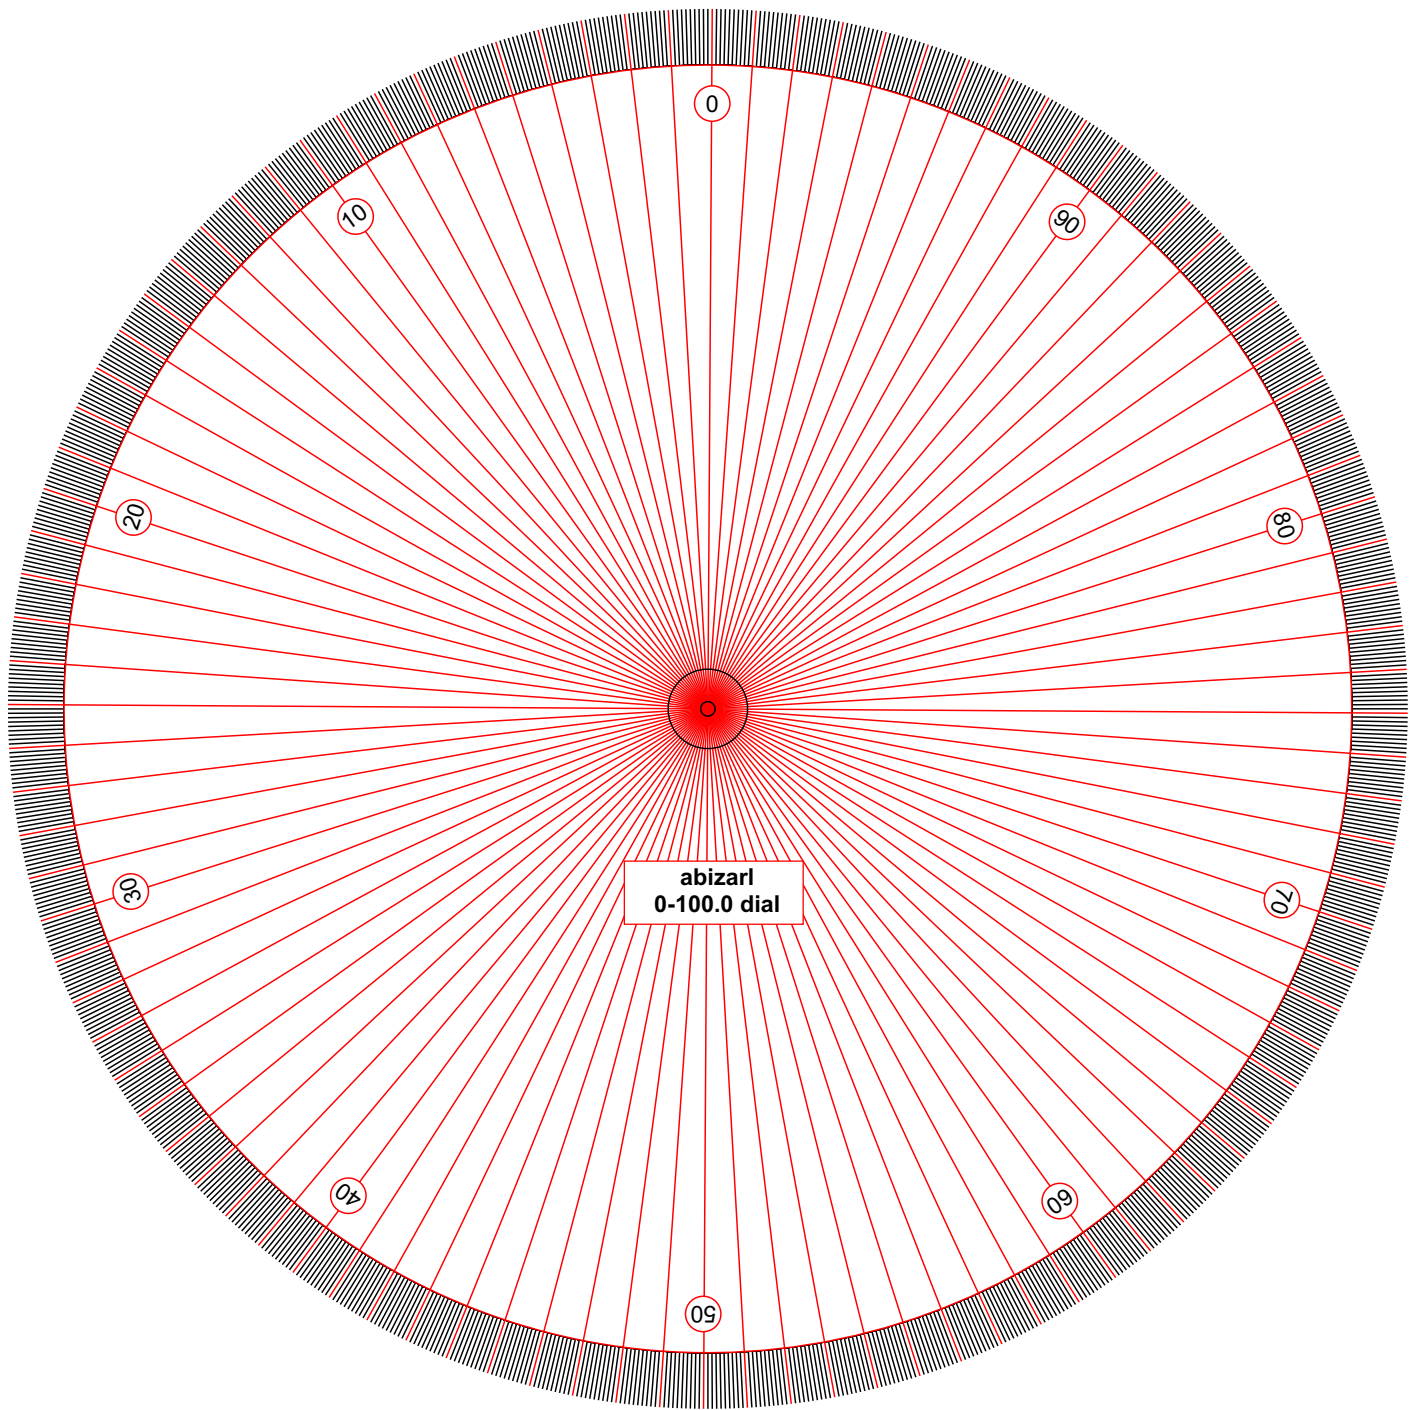

Counterclockwise 0-100 circular dial  
Resolution of 1/1000 (0.36 degrees) without vernier  
Resolution of 1/10000 (0.036 degrees) with vernier

Counterclockwise 0-100 circular dial  
Resolution of 1/1000 (0.36 degrees) without vernier

**abizarl**  
**0-100.0 dial**

Counterclockwise 0-100 circular dial  
Vernier

Clockwise 0-100 circular dial  
Resolution of 1/1000 (0.36 degrees) without vernier  
Resolution of 1/10000 (0.036 degrees) with vernier

Counterclockwise 0-100 circular dial  
Resolution of 1/200 (1.8 degrees) without vernier  
Resolution of 1/2000 (0.18 degrees) with vernier

abizarl  
0-100.0 dial

Clockwise 0-100 circular dial  
Resolution of 1/200 (1.8 degrees) without vernier  
Resolution of 1/2000 (0.18 degrees) with vernier