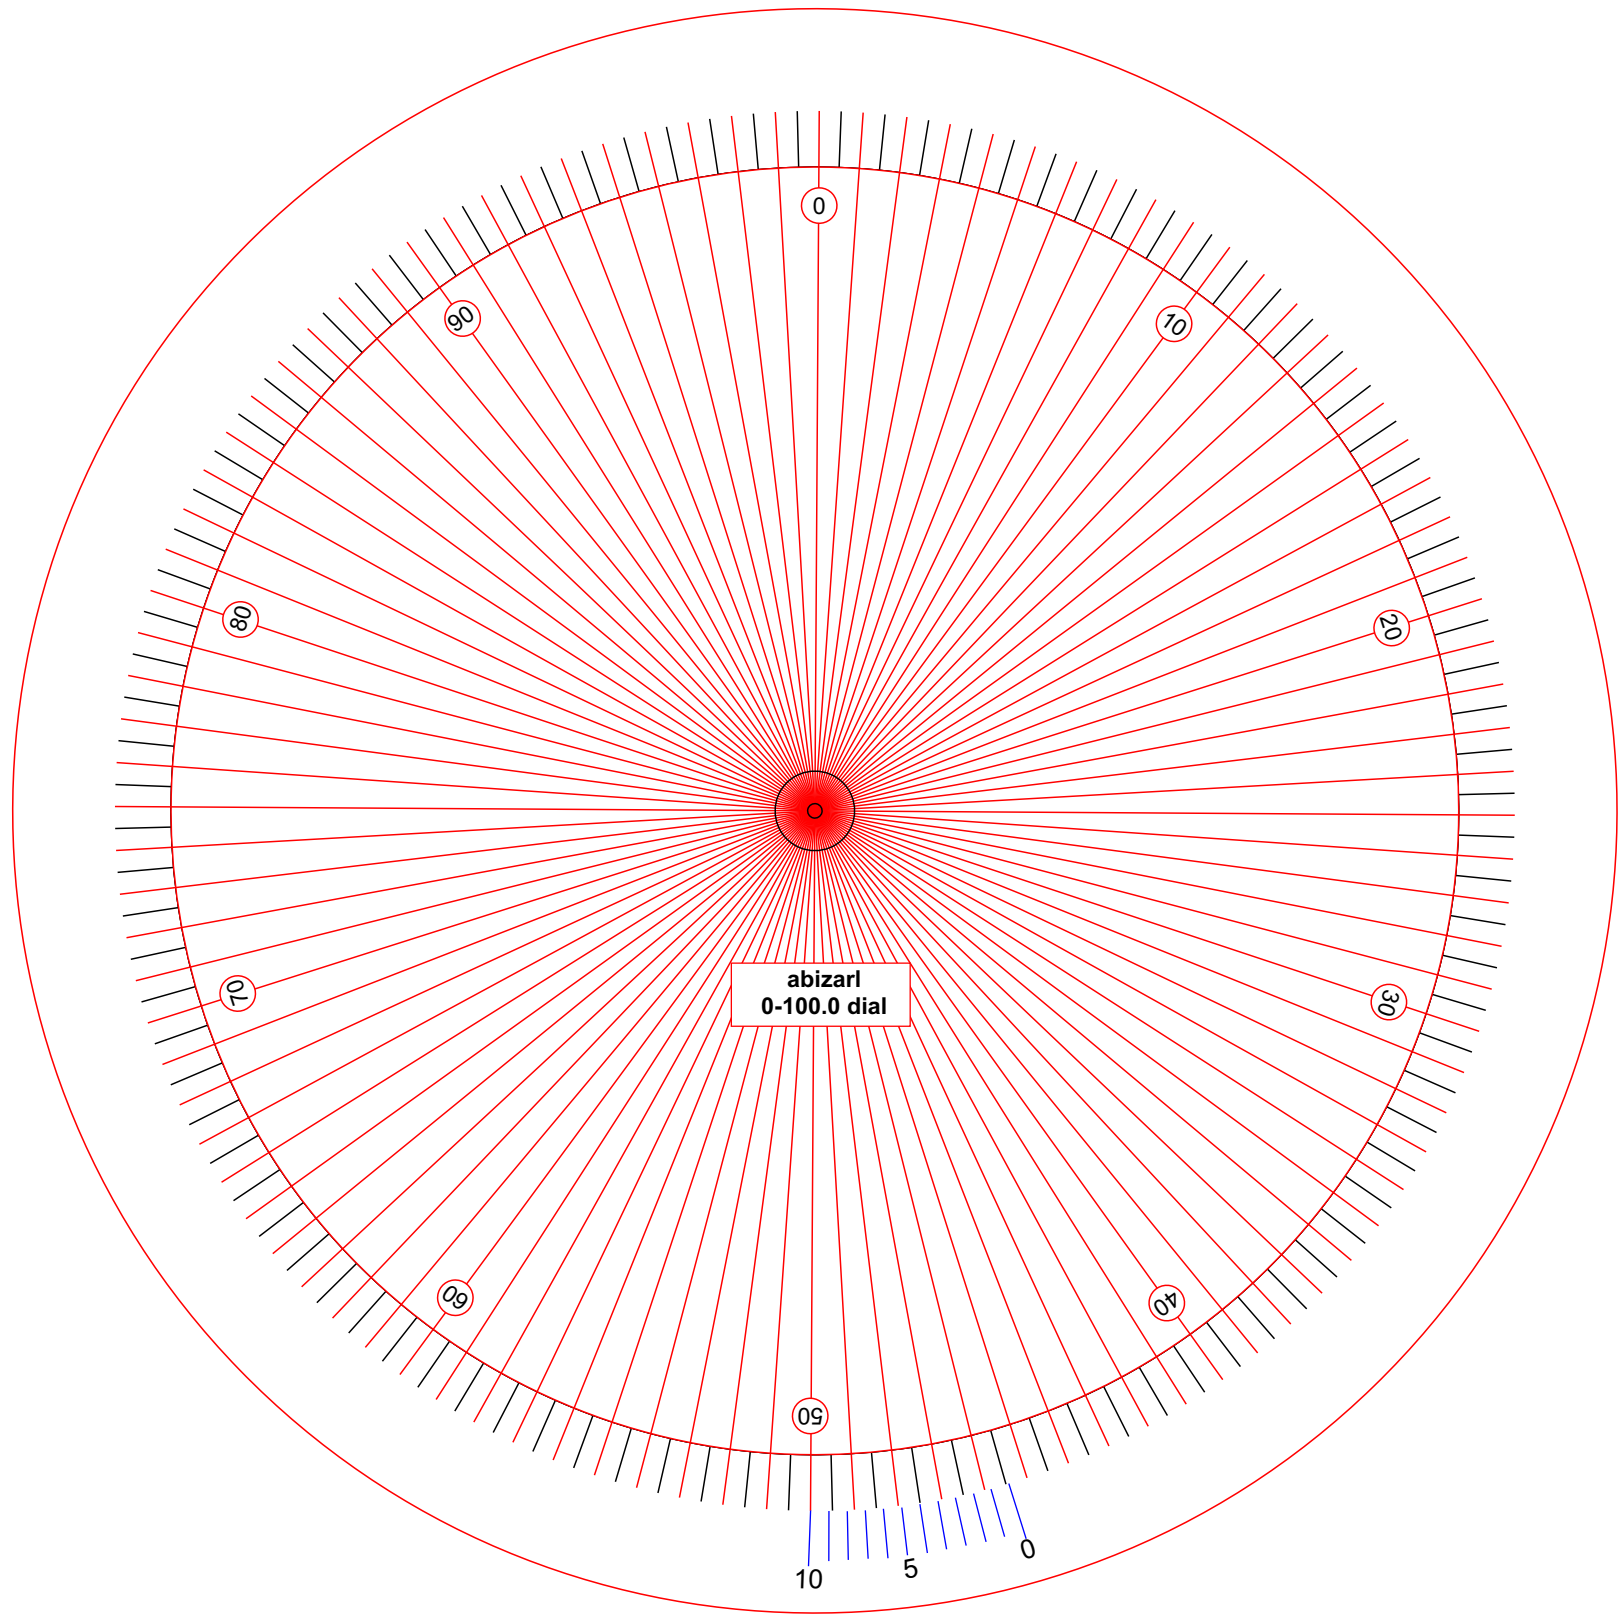

Counterclockwise 0-100 circular dial  
Resolution of 1/1000 (0.36 degrees) without vernier  
Resolution of 1/10000 (0.036 degrees) with vernier

Counterclockwise 0-100 circular dial  
Resolution of 1/1000 (0.36 degrees) without vernier

**abizarl**  
**0-100.0 dial**

Counterclockwise 0-100 circular dial  
Vernier

Clockwise 0-100 circular dial  
Resolution of 1/1000 (0.36 degrees) without vernier  
Resolution of 1/10000 (0.036 degrees) with vernier

Counterclockwise 0-100 circular dial  
Resolution of 1/200 (1.8 degrees) without vernier  
Resolution of 1/2000 (0.18 degrees) with vernier

abizarl  
0-100.0 dial

Clockwise 0-100 circular dial  
Resolution of 1/200 (1.8 degrees) without vernier  
Resolution of 1/2000 (0.18 degrees) with vernier