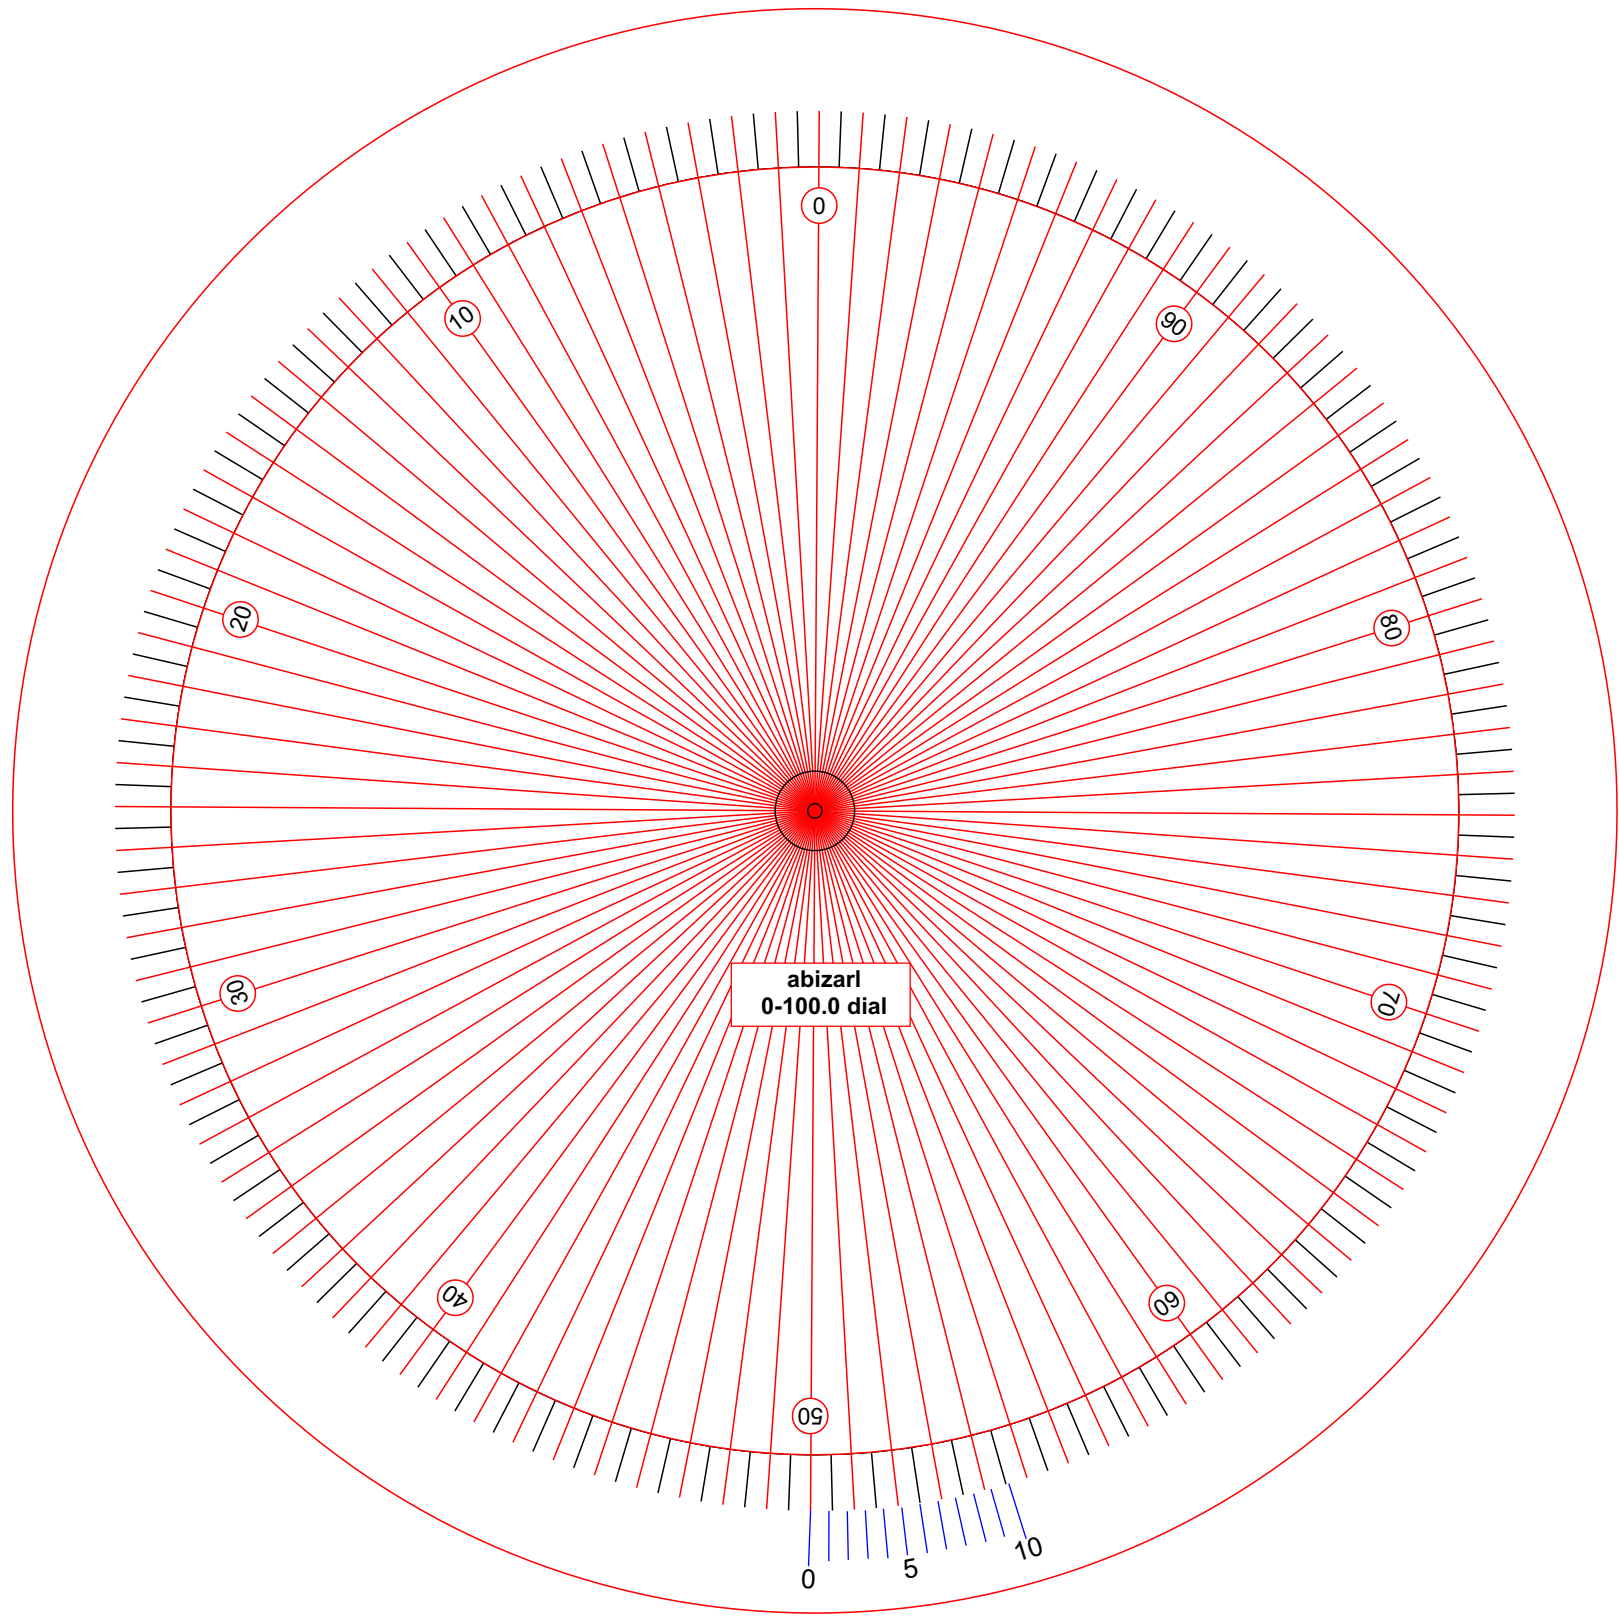

Counterclockwise 0-100 circular dial  
Resolution of 1/1000 (0.36 degrees) without vernier  
Resolution of 1/10000 (0.036 degrees) with vernier

Counterclockwise 0-100 circular dial  
Resolution of 1/1000 (0.36 degrees) without vernier

**abizarl**  
**0-100.0 dial**

Counterclockwise 0-100 circular dial  
Vernier

Clockwise 0-100 circular dial  
Resolution of 1/1000 (0.36 degrees) without vernier  
Resolution of 1/10000 (0.036 degrees) with vernier

Counterclockwise 0-100 circular dial  
Resolution of 1/200 (1.8 degrees) without vernier  
Resolution of 1/2000 (0.18 degrees) with vernier

abizarl  
0-100.0 dial

Clockwise 0-100 circular dial  
Resolution of 1/200 (1.8 degrees) without vernier  
Resolution of 1/2000 (0.18 degrees) with vernier