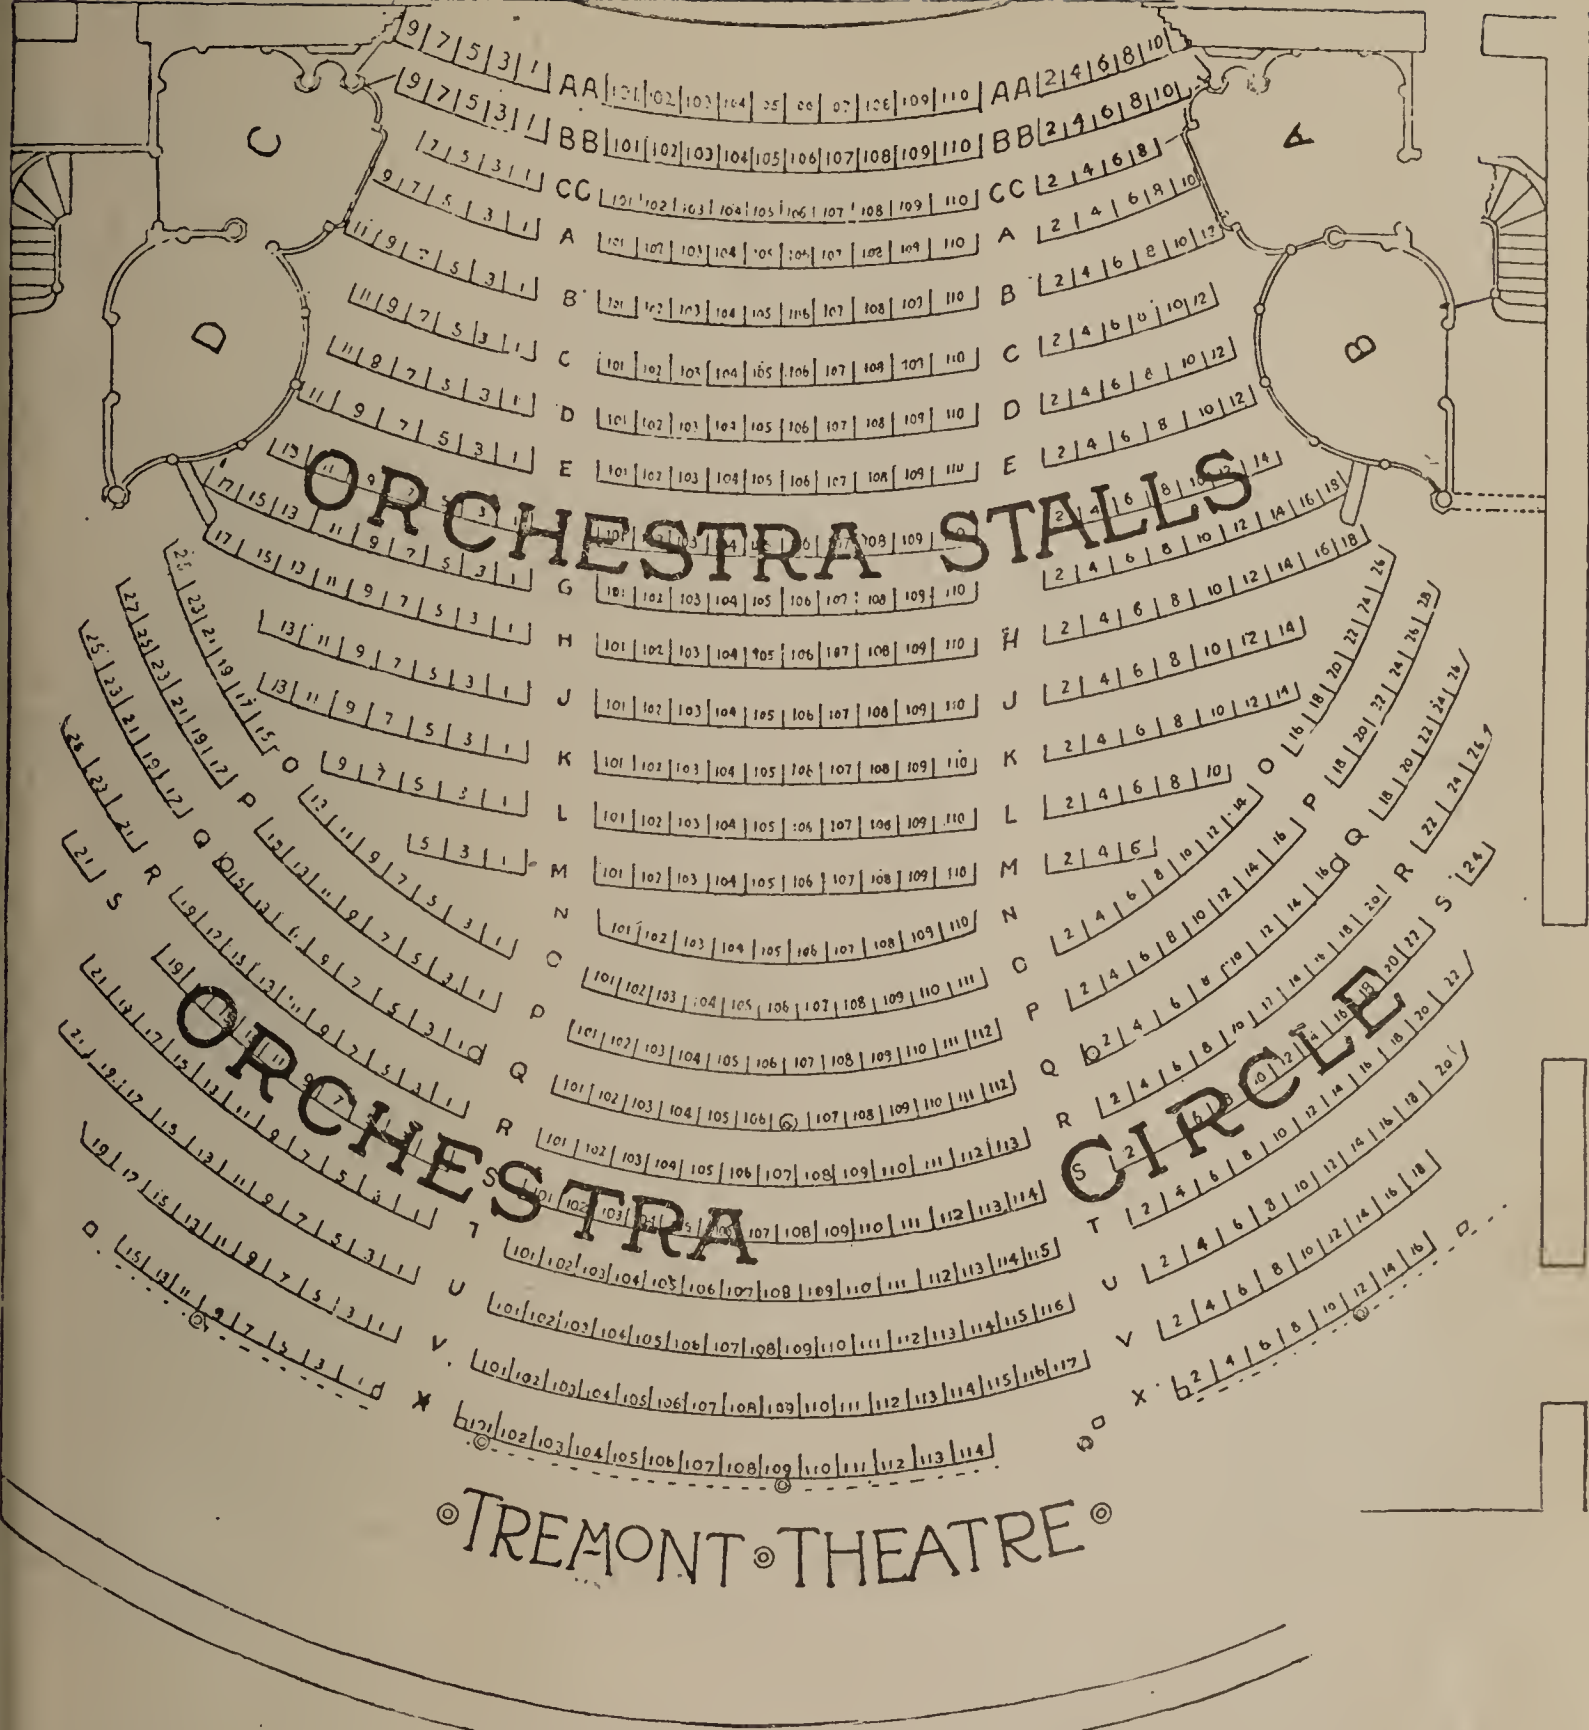

ORCHESTRA STALLS

ORCHESTRA

CIRCLE

© TREMONT THEATRE ©