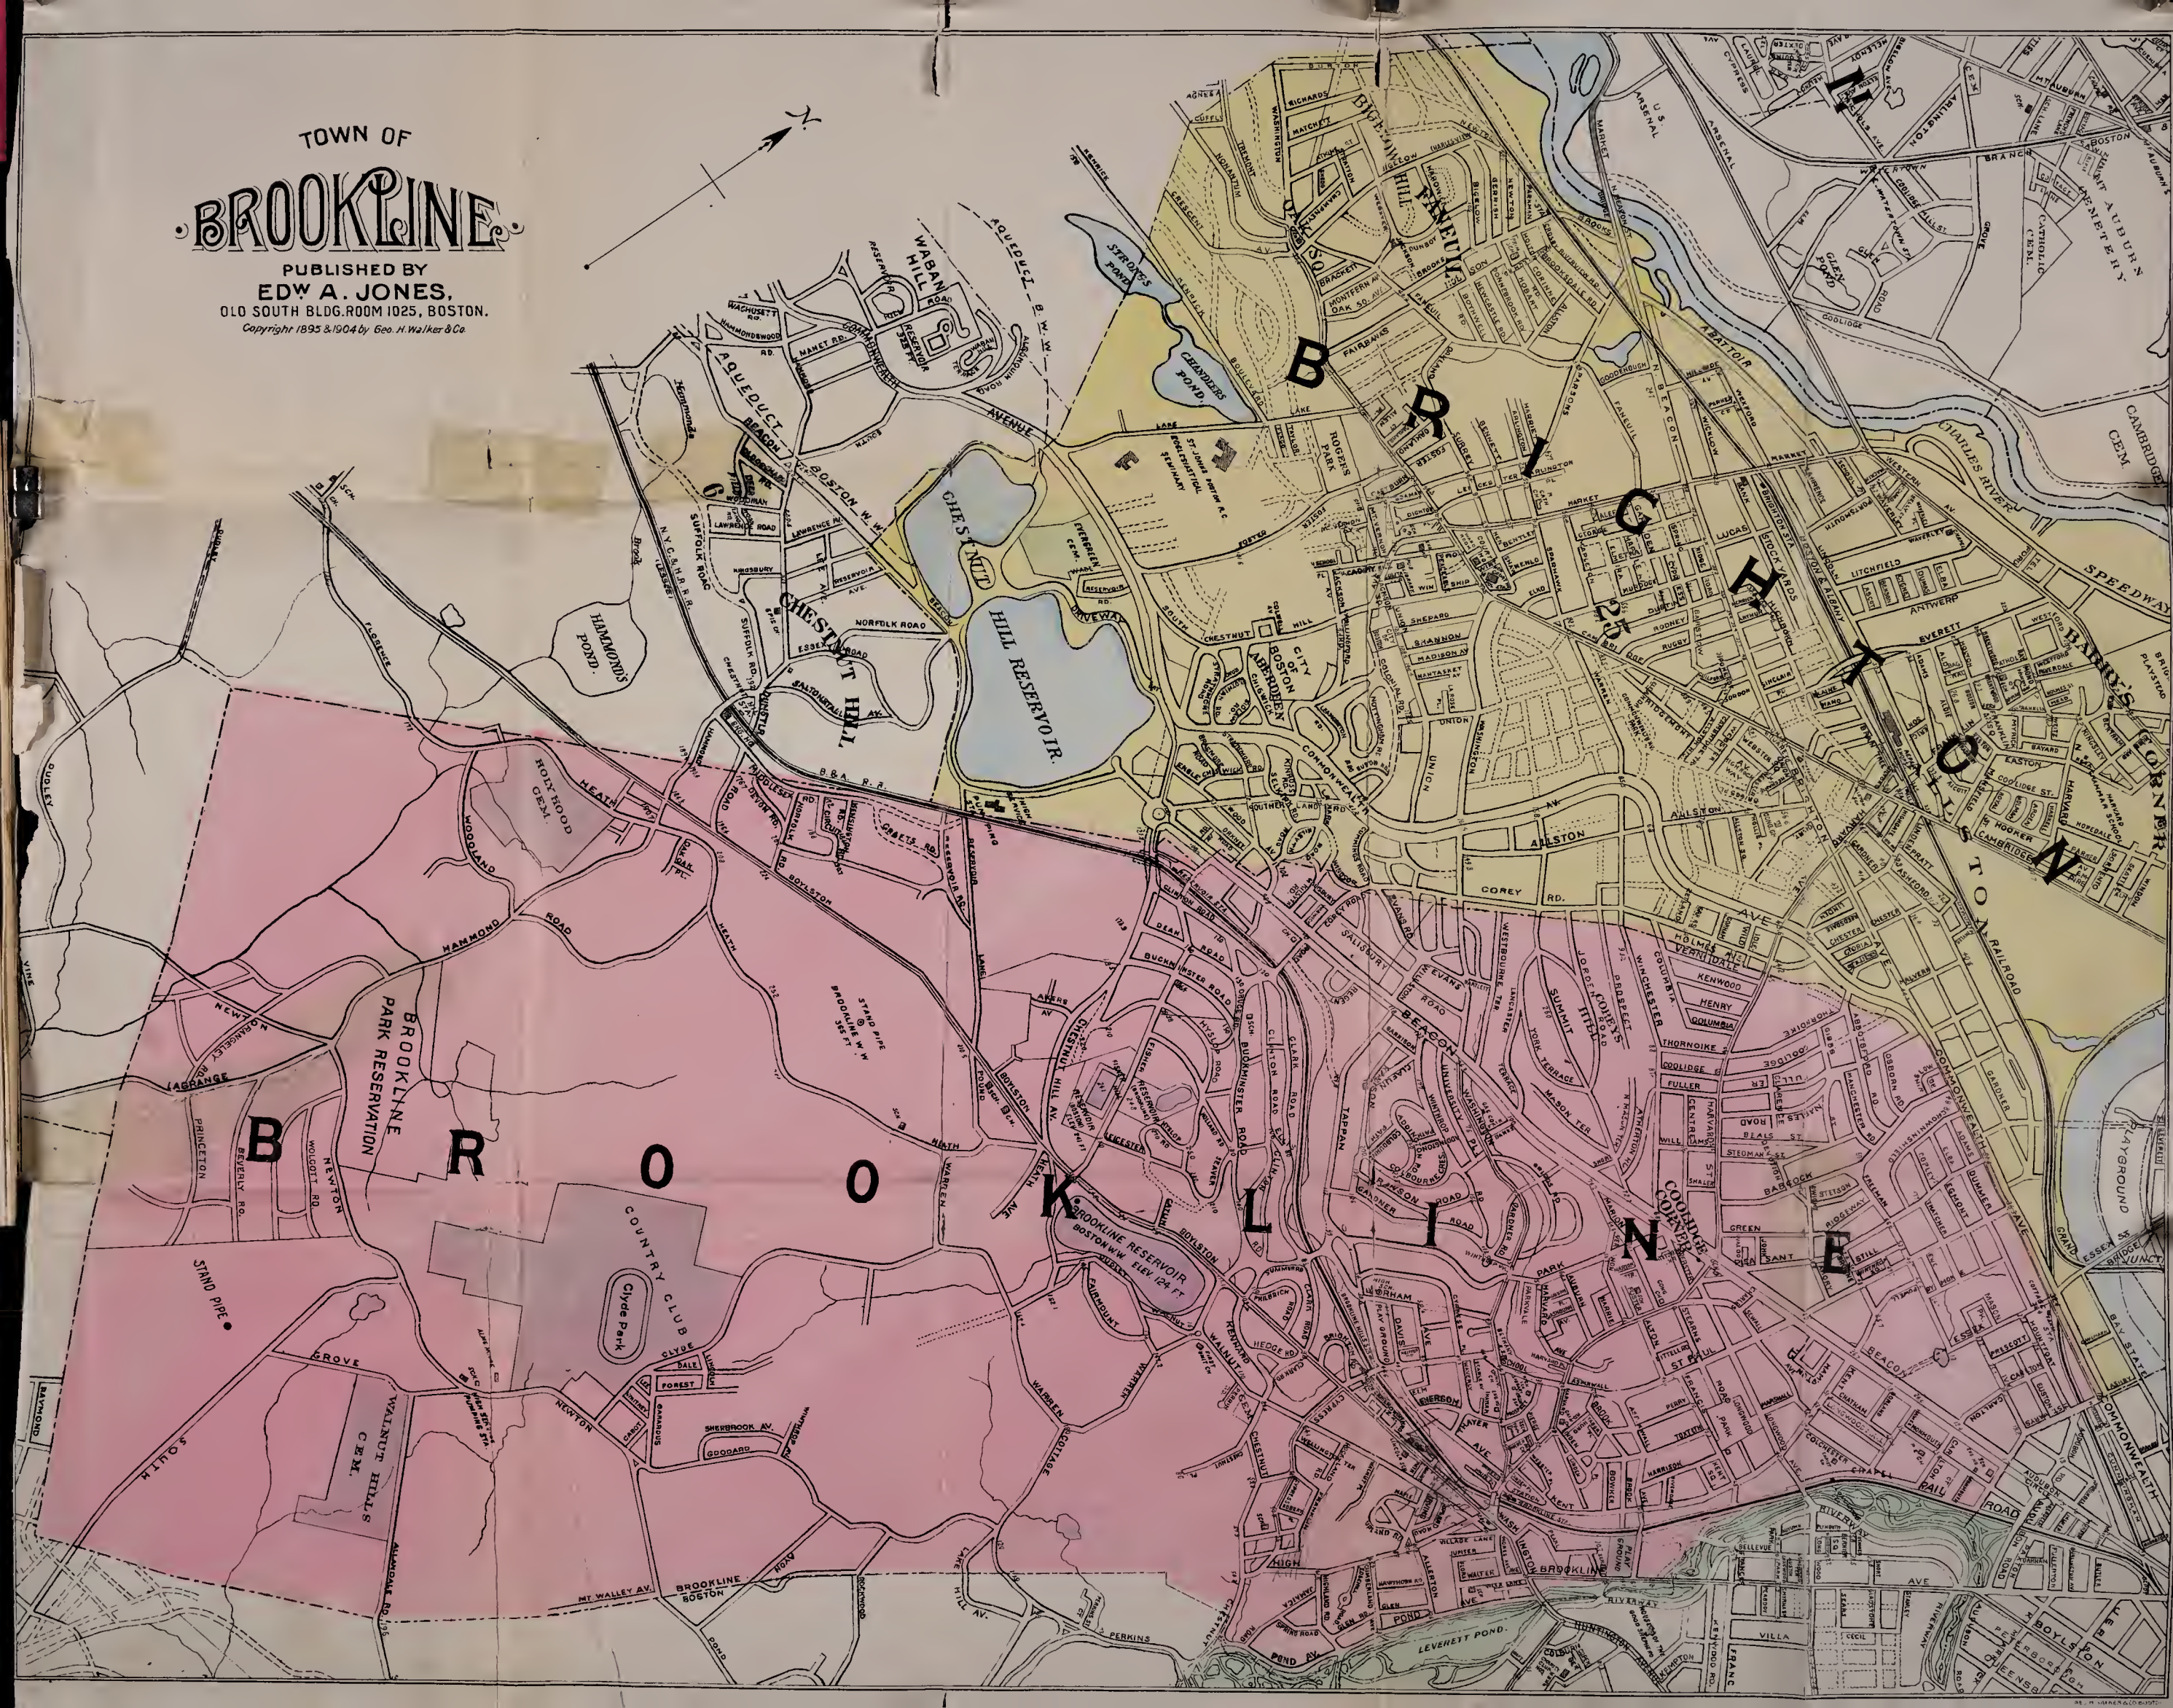

TOWN OF
BROOKLINE

PUBLISHED BY
EDW. A. JONES,
OLD SOUTH BLDG. ROOM 1025, BOSTON.
Copyright 1895 & 1904 by Geo. H. Walker & Co

PREFACE.

We herewith present to the attention of our patrons and readers, Volume 21 in the series of Brookline Blue Books. It is made up with the same general features as the preceding volumes, including double lists of the principal residents, etc.