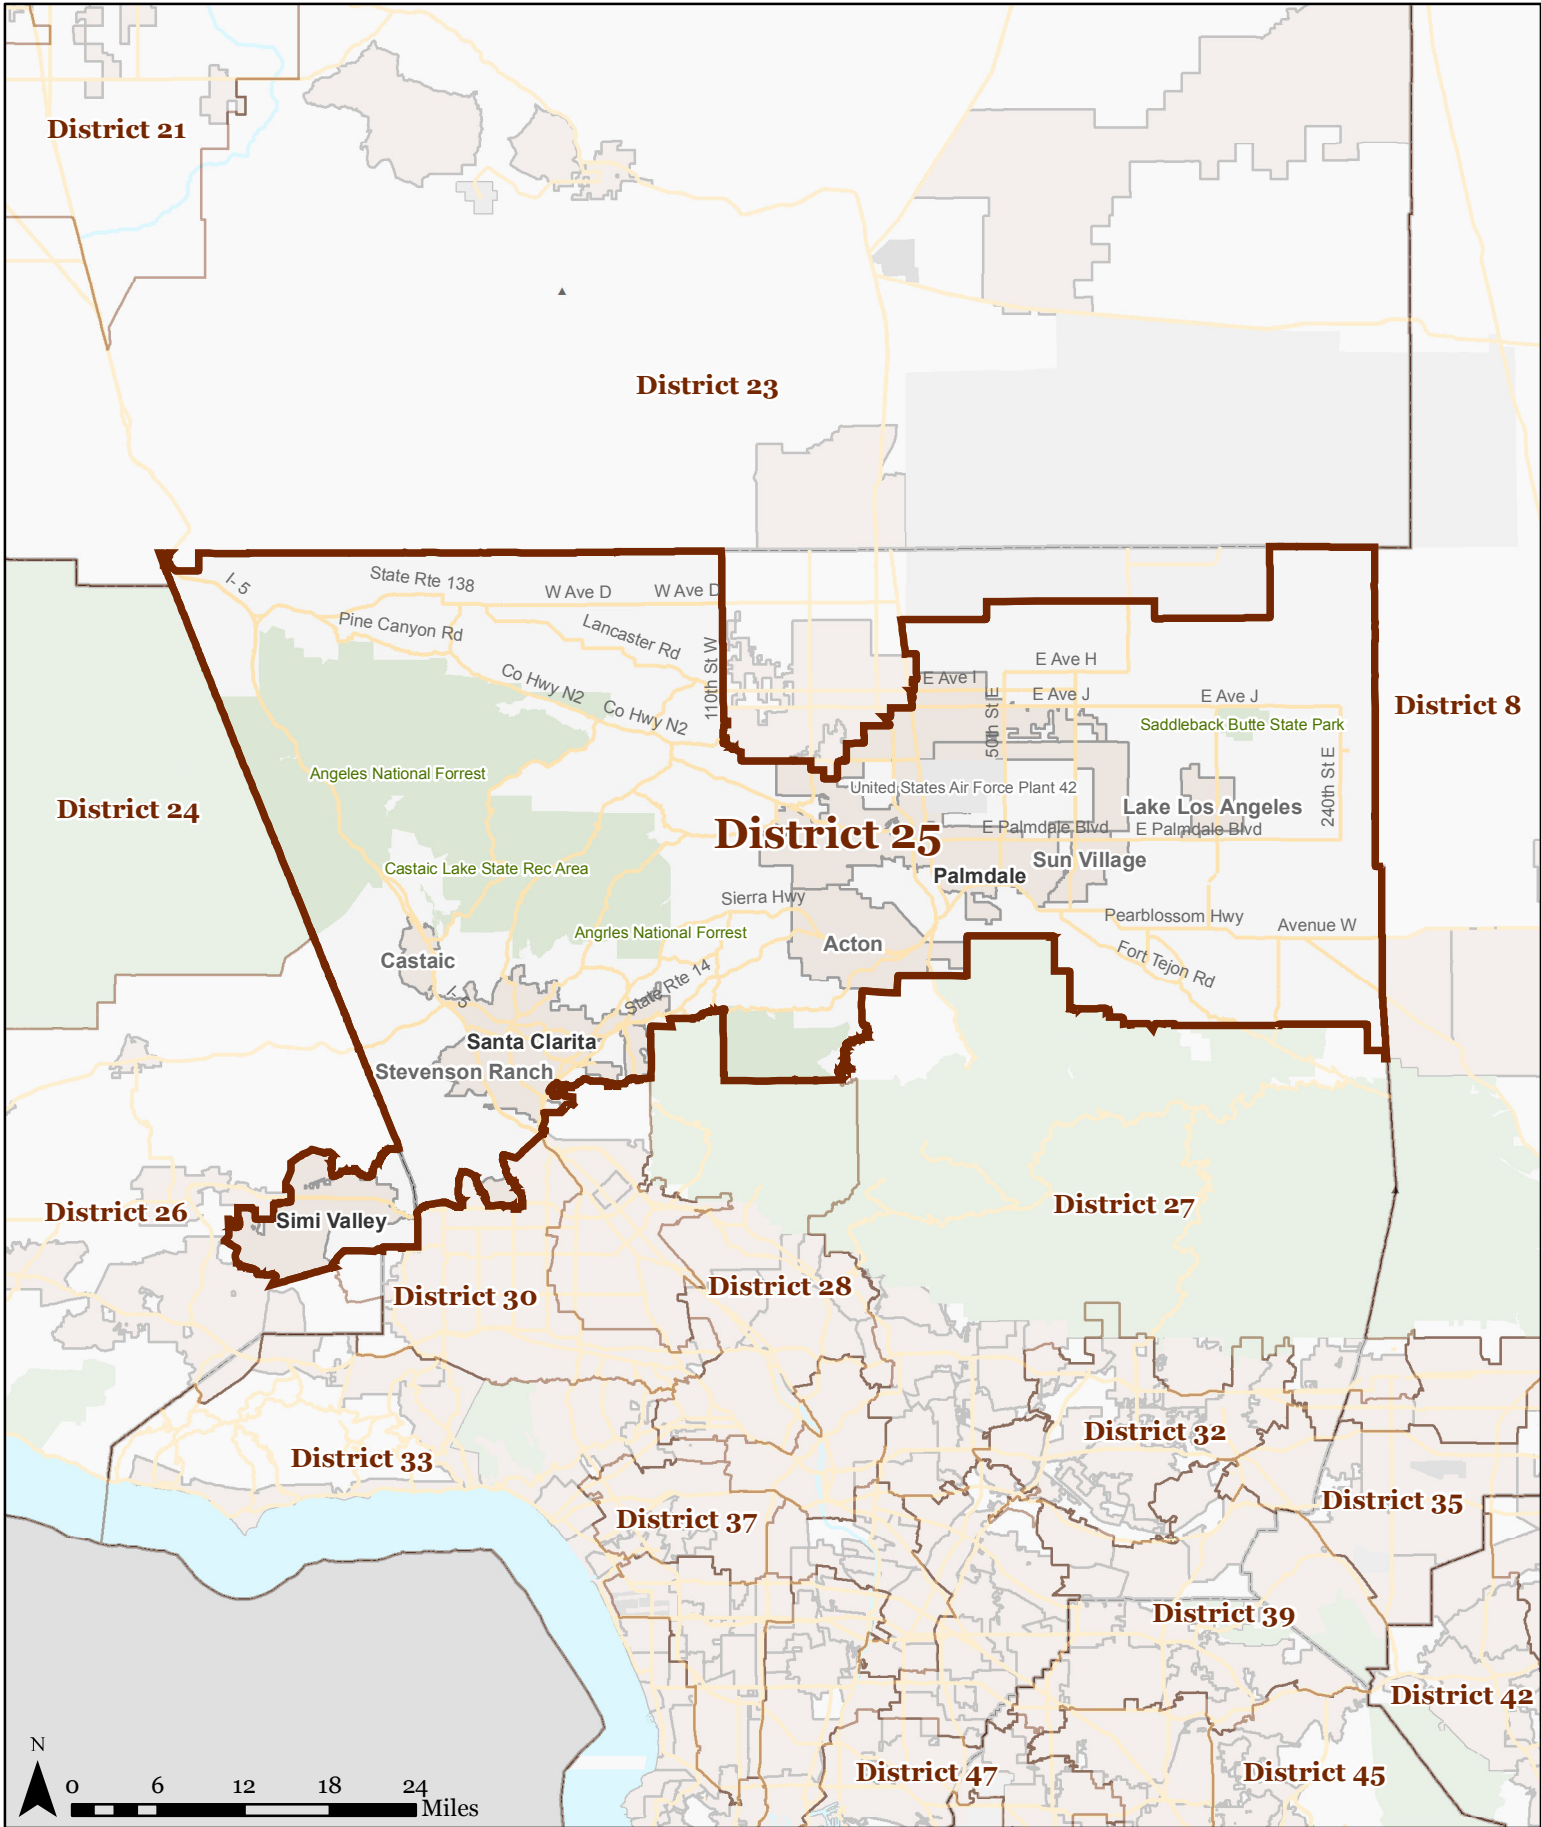

California State Congressional District 25

Map created by Healthy City, a project of the Advancement Project, August 2011. Created from CRC Certified Map: crc_20110815_congress_certified_statewide.zip. SHA-1: 1893c0695a42454a202f5b1ef433abff6b491db9. Basemap from US Census Bureau TIGER/Line Shapefiles.