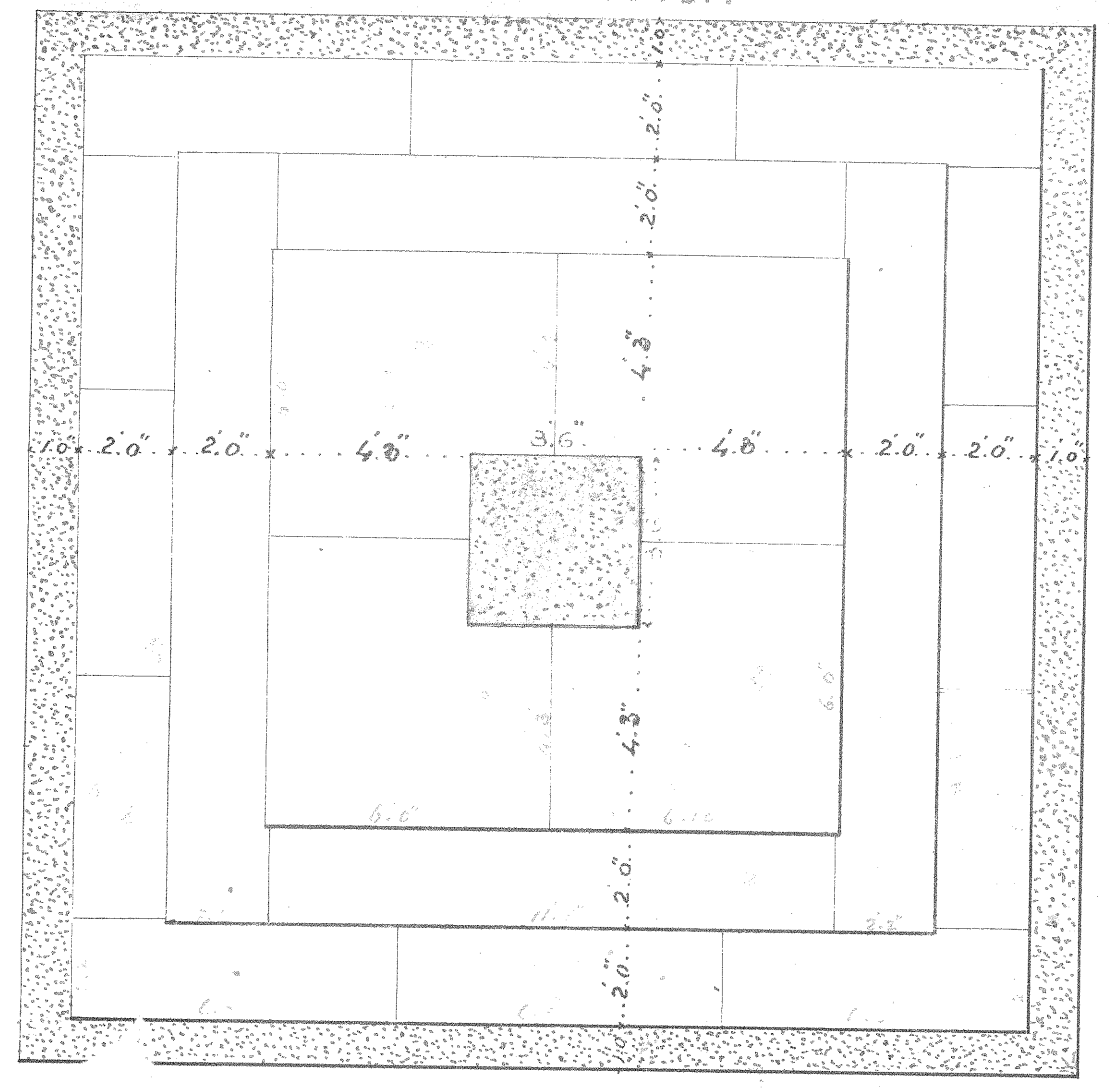

25-33

P. H. No. 1
 File No. 2
 Date Dec 3
 Day 31

Yellow

Sands.

Blue

SECTION.

Clay.

NEW CONFEDERATE MEMORIAL
 of
 THE WASHINGTON LIGHT INFANTRY
 to be erected

1891.
 Cost at ...
 Cost at ...
 Less ...
 Less ...
 28 1/2

P
 28

20-33