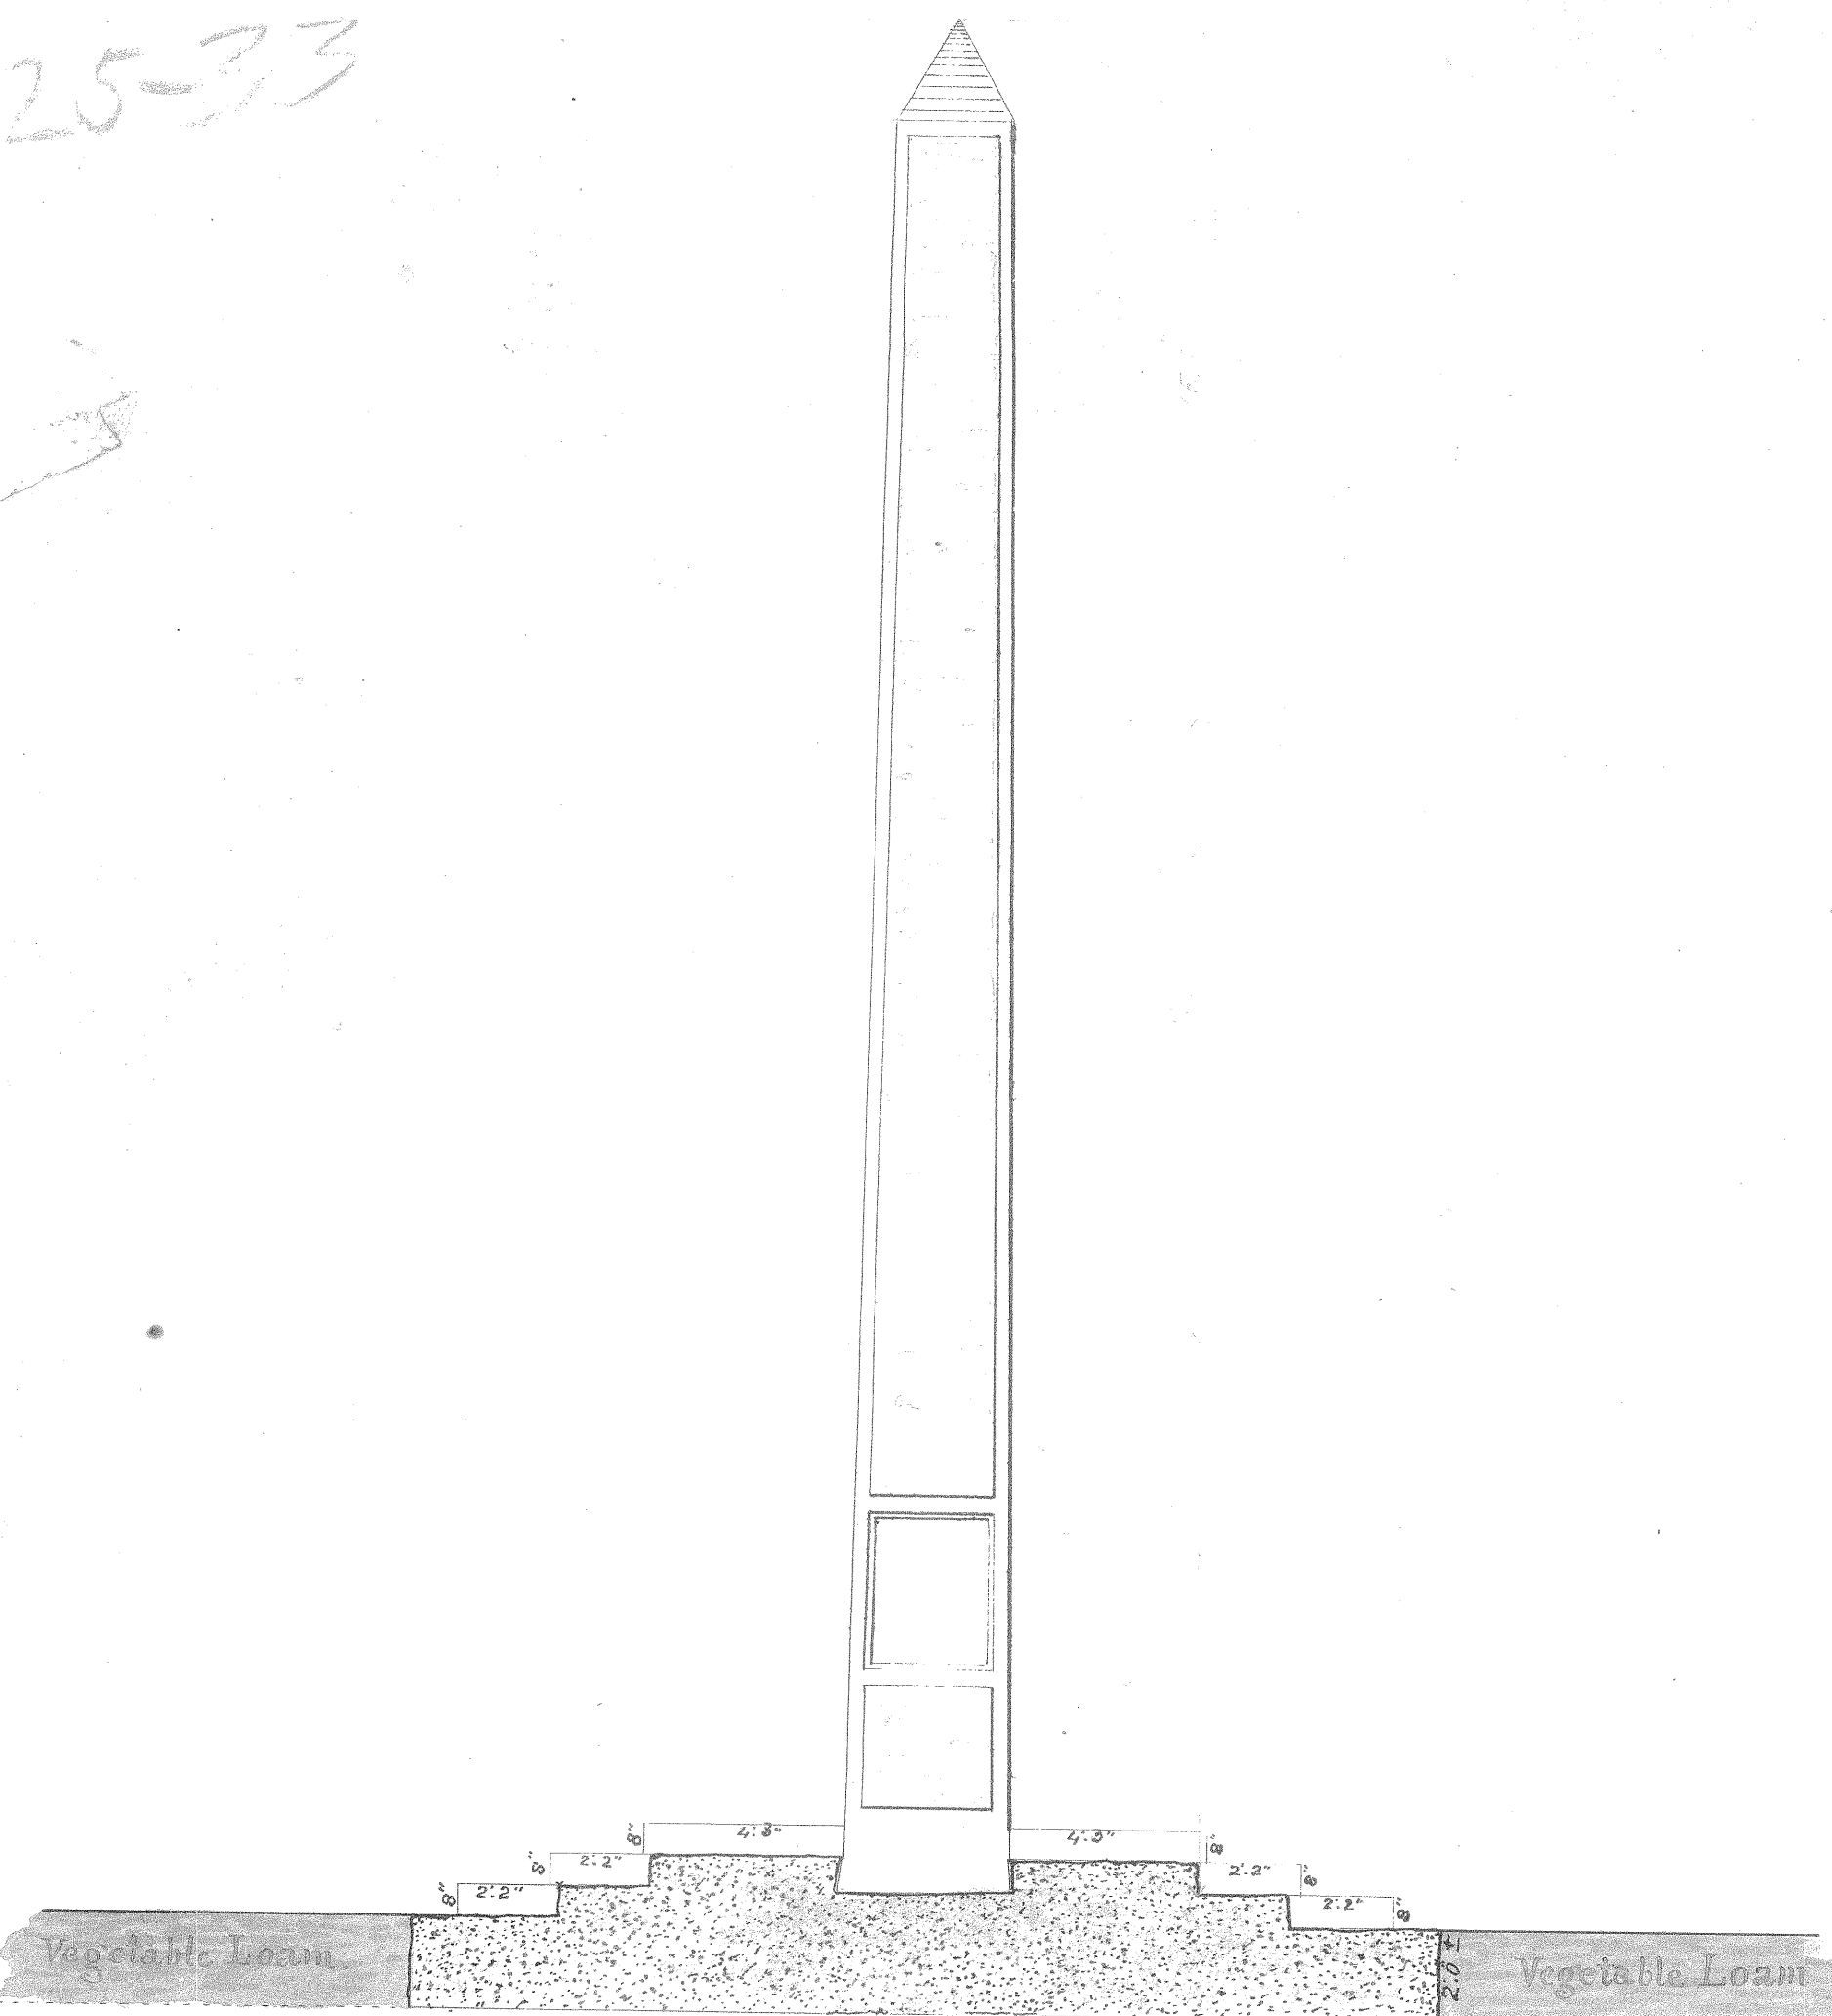

25-33

P. H. No. 1
 File No. 2
 Date Dec 3
 Day 31

Yellow

Sands.

Blue

SECTION.

Clay.

NEW CONFEDERATE MEMORIAL
 of
 THE WASHINGTON LIGHT INFANTRY
 to be erected

1891.
 Cost at ...
 Cost at ...
 Less ...
 Less ...
 28 1/2

P
 28

20-33