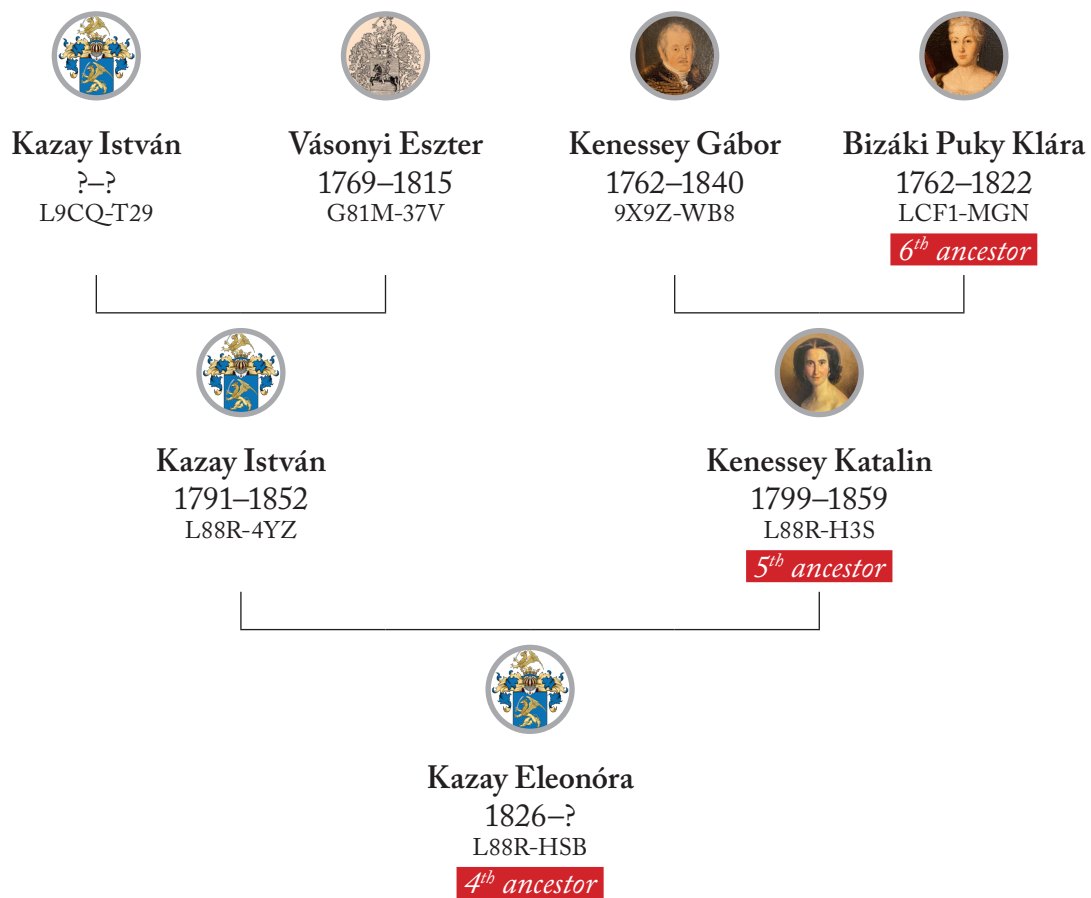

Tibor Báthory-Szőnyi

APPENDIX TO NOBLESSE OBLIGE

My chain of descent until

Hugues Capet of France

Báthory-Szónyi Tibor
1957- · GVMD-JD4

2nd wife
Anikó Tamás
1967- · GLM2-BDC

1st wife
Lundqvist Nicole Barbro Linnea
1958- · GV5G-ZM4

Szónyi Lundqvist Mario Istvan Lars
1978- · GVMP-D6F
Offspring: Arild

Szónyi Lundqvist Angela Barbro Ibolya
1980- · GVMP-X2C
Offspring: Tuva and Elis

The above persons can be further researched on the familysearch.org page based on the identifiers next to the names.

The above persons can be further researched on the familysearch.org page based on the identifiers next to the names.

The above persons can be further researched on the familysearch.org page based on the identifiers next to the names.