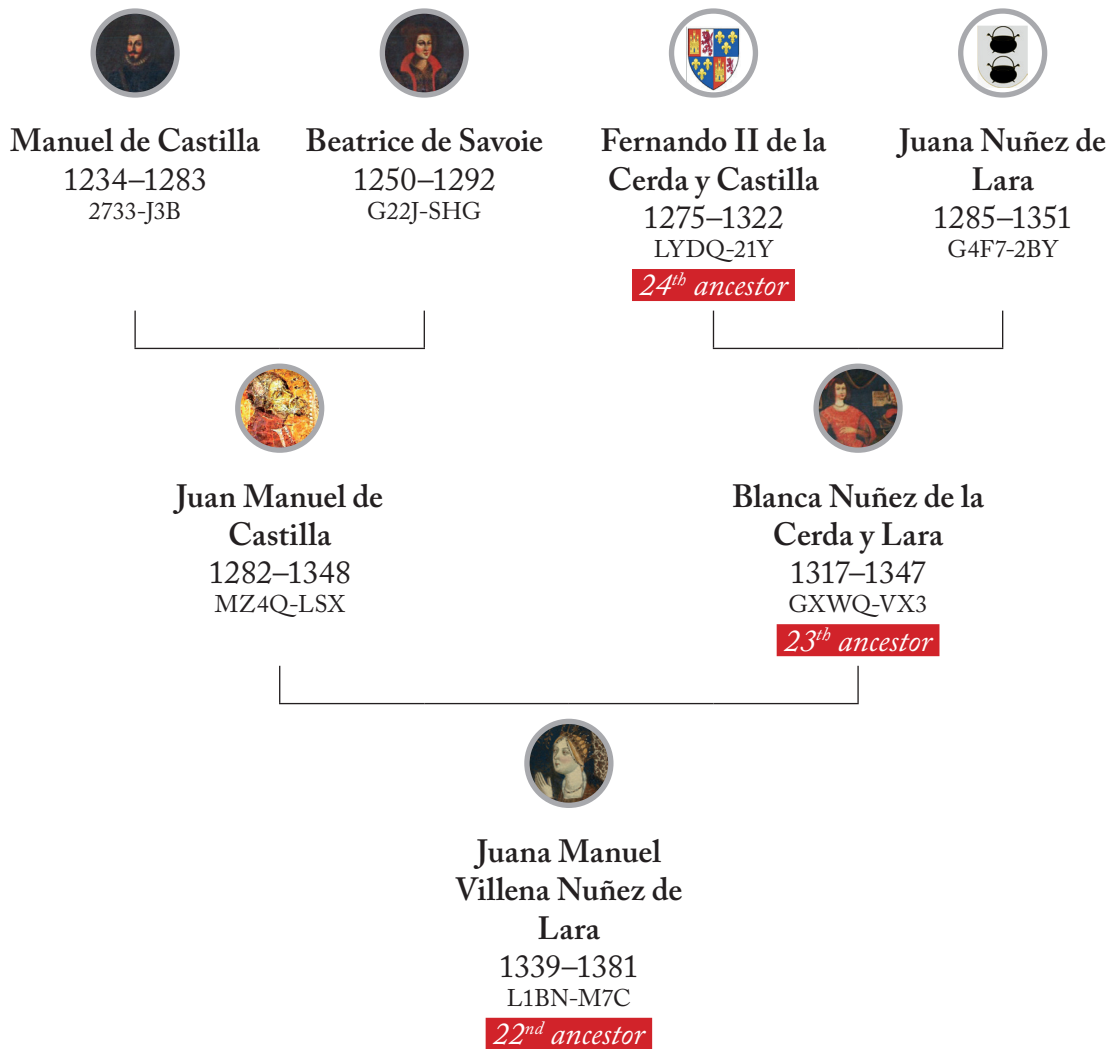

The above persons can be further researched on the familysearch.org page based on the identifiers next to the names.