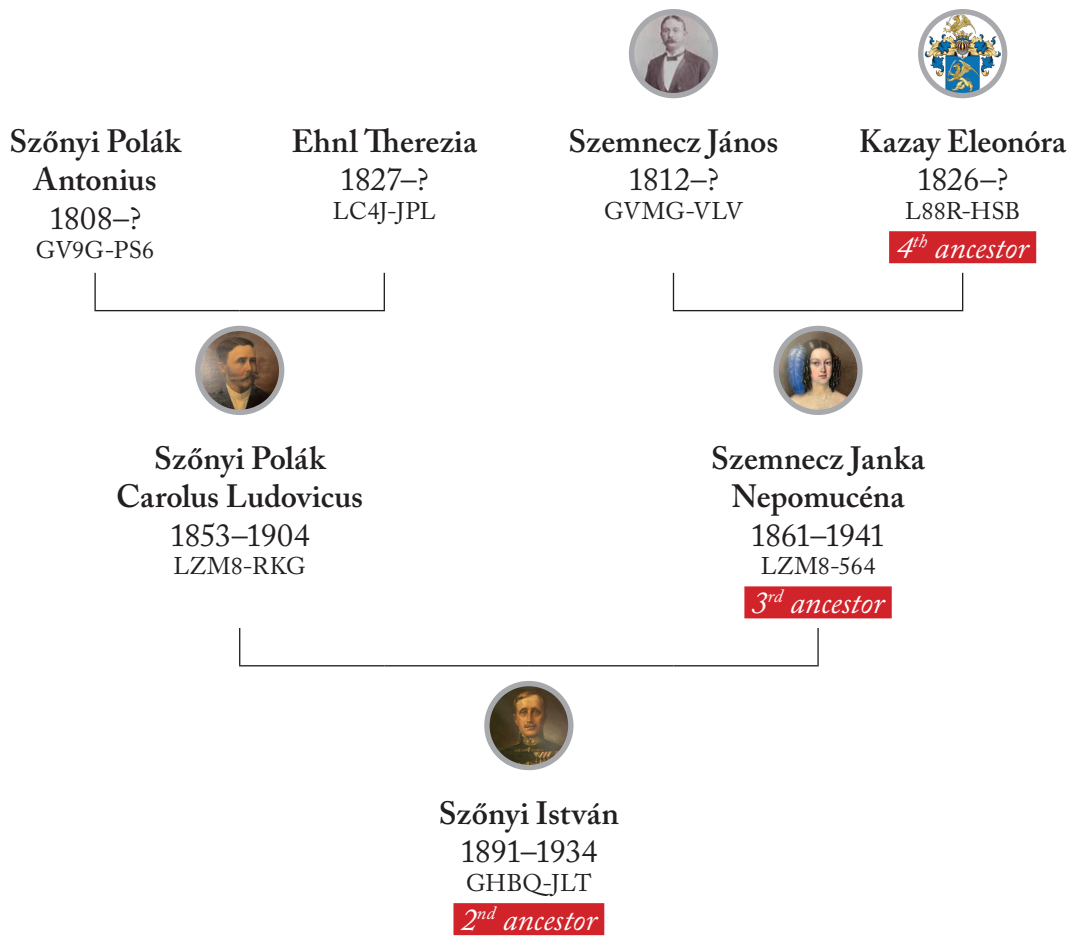

Tibor Báthory-Szőnyi

APPENDIX TO NOBLESSE OBLIGE

My chain of descent until

Hugues Capet of France

Báthory-Szónyi Tibor
1957- · GVMD-JD4

2nd wife
Anikó Tamás
1967- · GLM2-BDC

1st wife
Lundqvist Nicole Barbro Linnea
1958- · GV5G-ZM4

Szónyi Lundqvist Mario Istvan Lars
1978- · GVMP-D6F
Offspring: Arild

Szónyi Lundqvist Angela Barbro Ibolya
1980- · GVMP-X2C
Offspring: Tuva and Elis

The above persons can be further researched on the familysearch.org page based on the identifiers next to the names.

The above persons can be further researched on the familysearch.org page based on the identifiers next to the names.

The above persons can be further researched on the familysearch.org page based on the identifiers next to the names.