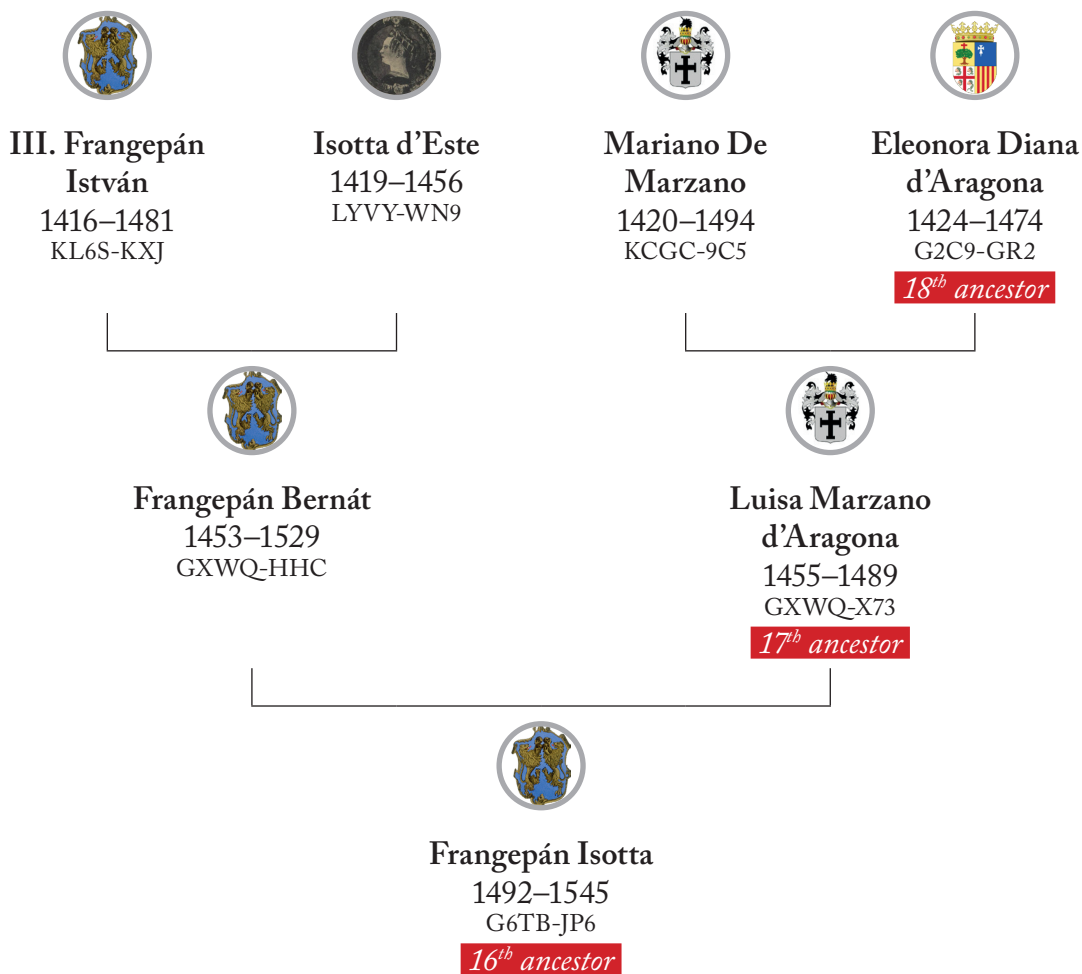

Szónyi Lundqvist Mario Istvan Lars
1978- · GVMP-D6F
Offspring: Arild

Szónyi Lundqvist Angela Barbro Ibolya
1980- · GVMP-X2C
Offspring: Tuva and Elis

The above persons can be further researched on the familysearch.org page based on the identifiers next to the names.

The above persons can be further researched on the familysearch.org page based on the identifiers next to the names.

The above persons can be further researched on the familysearch.org page based on the identifiers next to the names.