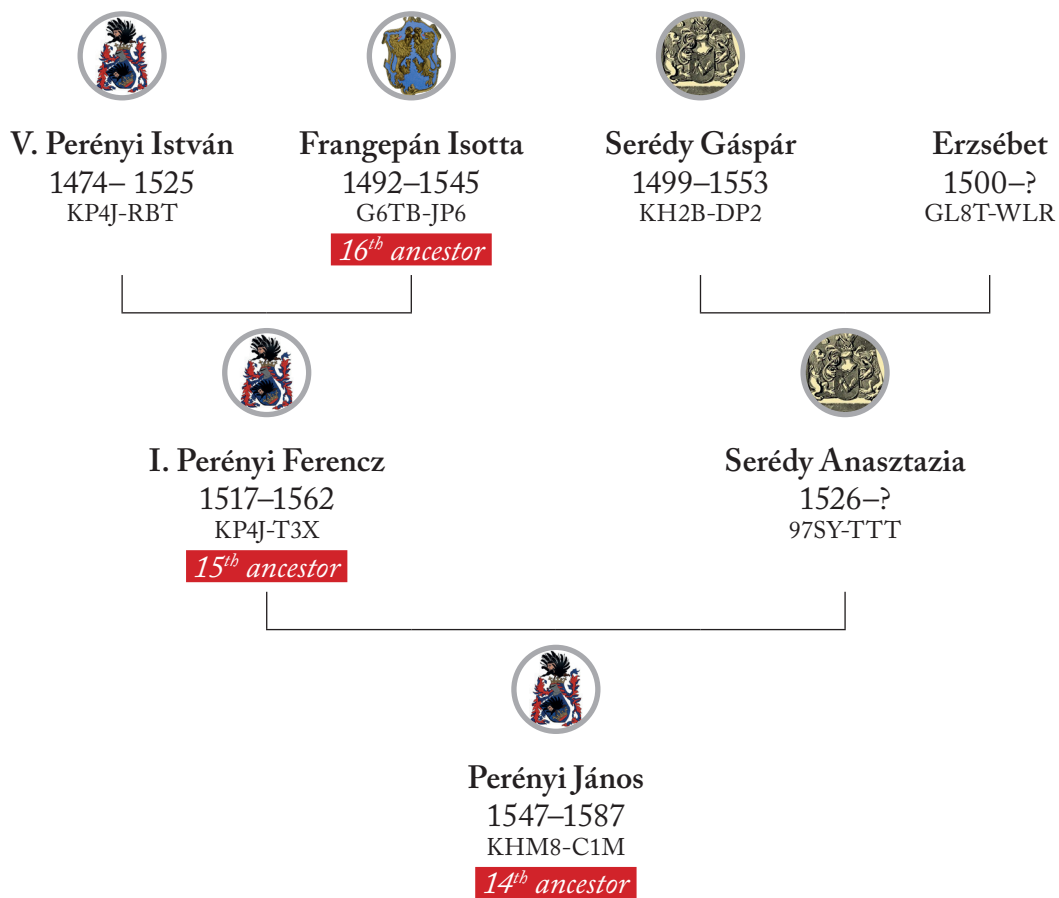

The above persons can be further researched on the familysearch.org page based on the identifiers next to the names.