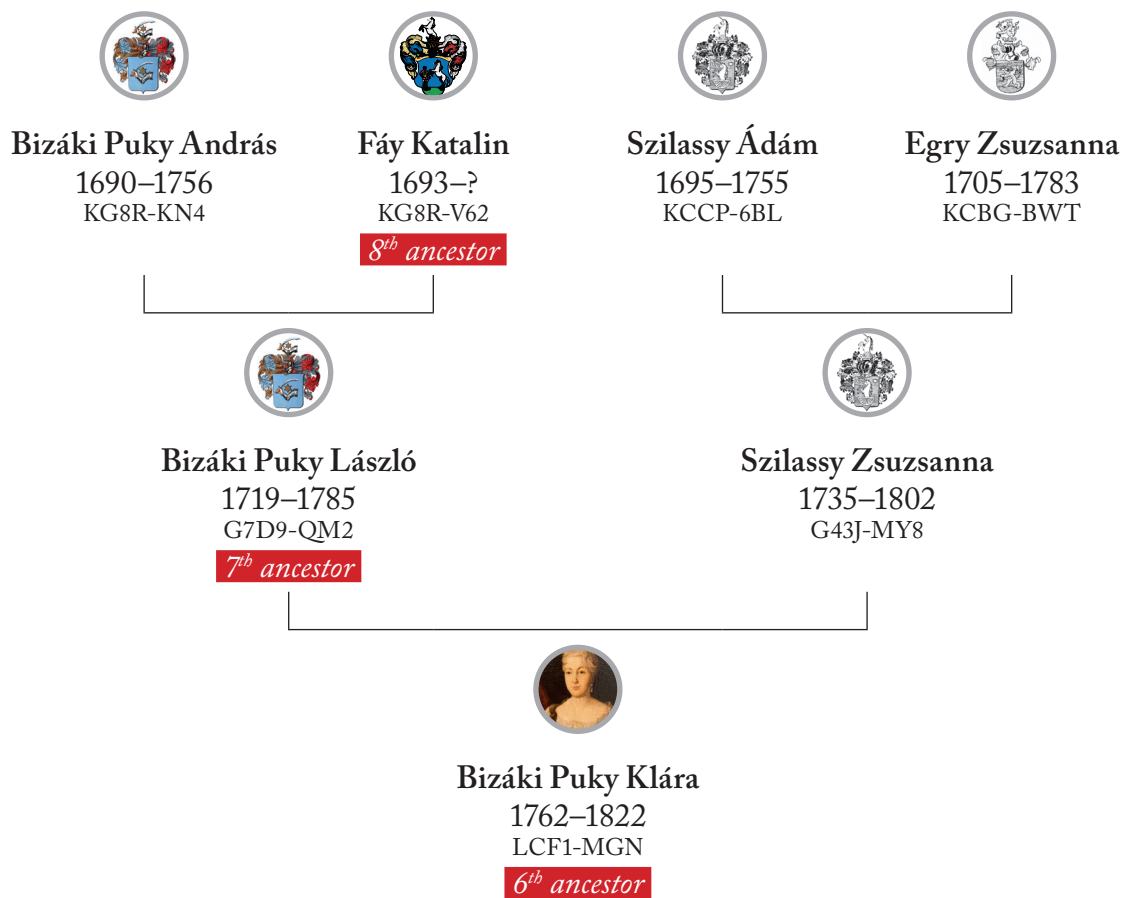

Tibor Báthory-Szőnyi

APPENDIX TO NOBLESSE OBLIGE

My chain of descent until

Hugues Capet of France

Báthory-Szónyi Tibor
1957- · GVMD-JD4

2nd wife
Anikó Tamás
1967- · GLM2-BDC

1st wife
Lundqvist Nicole Barbro Linnea
1958- · GV5G-ZM4

Szónyi Lundqvist Mario Istvan Lars
1978- · GVMP-D6F
Offspring: Arild

Szónyi Lundqvist Angela Barbro Ibolya
1980- · GVMP-X2C
Offspring: Tuva and Elis

The above persons can be further researched on the familysearch.org page based on the identifiers next to the names.

The above persons can be further researched on the familysearch.org page based on the identifiers next to the names.

The above persons can be further researched on the familysearch.org page based on the identifiers next to the names.