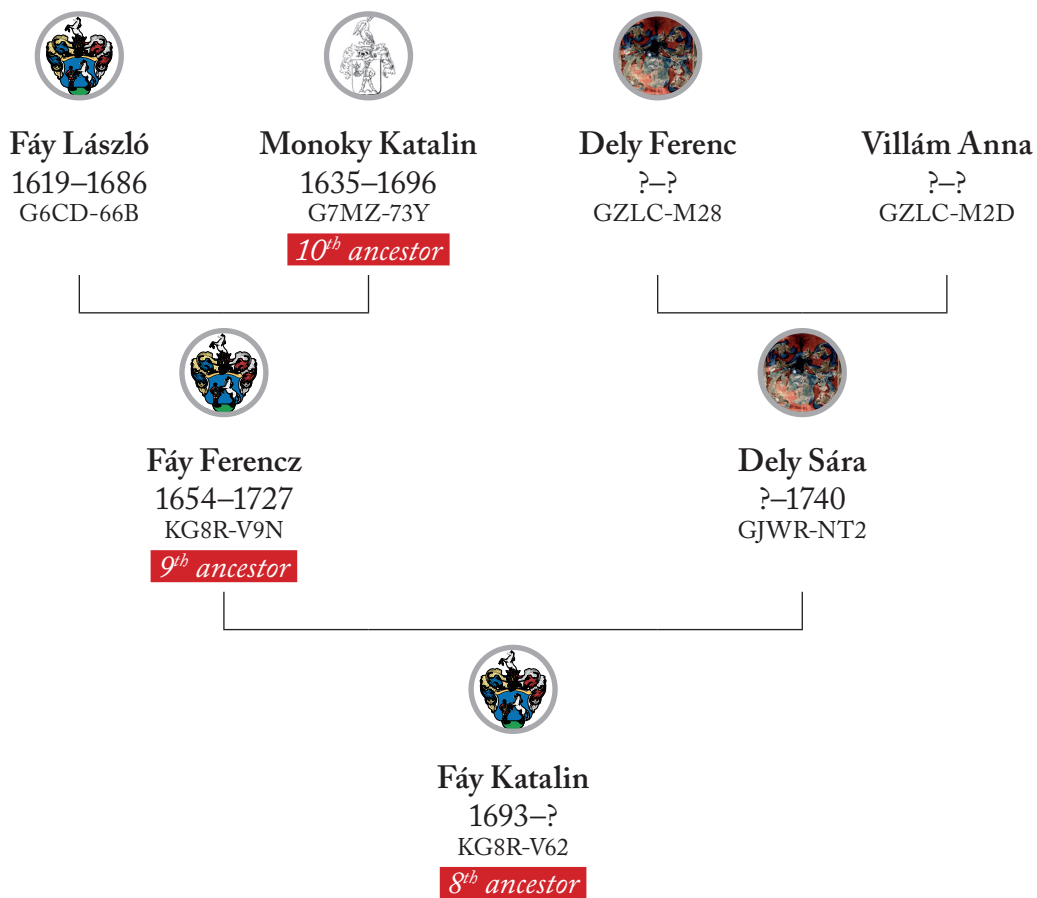

Tibor Báthory-Szőnyi

APPENDIX TO NOBLESSE OBLIGE

My chain of descent until

Hugues Capet of France

Báthory-Szónyi Tibor
1957- · GVMD-JD4

2nd wife
Anikó Tamás
1967- · GLM2-BDC

1st wife
Lundqvist Nicole Barbro Linnea
1958- · GV5G-ZM4

Szónyi Lundqvist Mario Istvan Lars
1978- · GVMP-D6F
Offspring: Arild

Szónyi Lundqvist Angela Barbro Ibolya
1980- · GVMP-X2C
Offspring: Tuva and Elis

The above persons can be further researched on the familysearch.org page based on the identifiers next to the names.

The above persons can be further researched on the familysearch.org page based on the identifiers next to the names.

The above persons can be further researched on the familysearch.org page based on the identifiers next to the names.