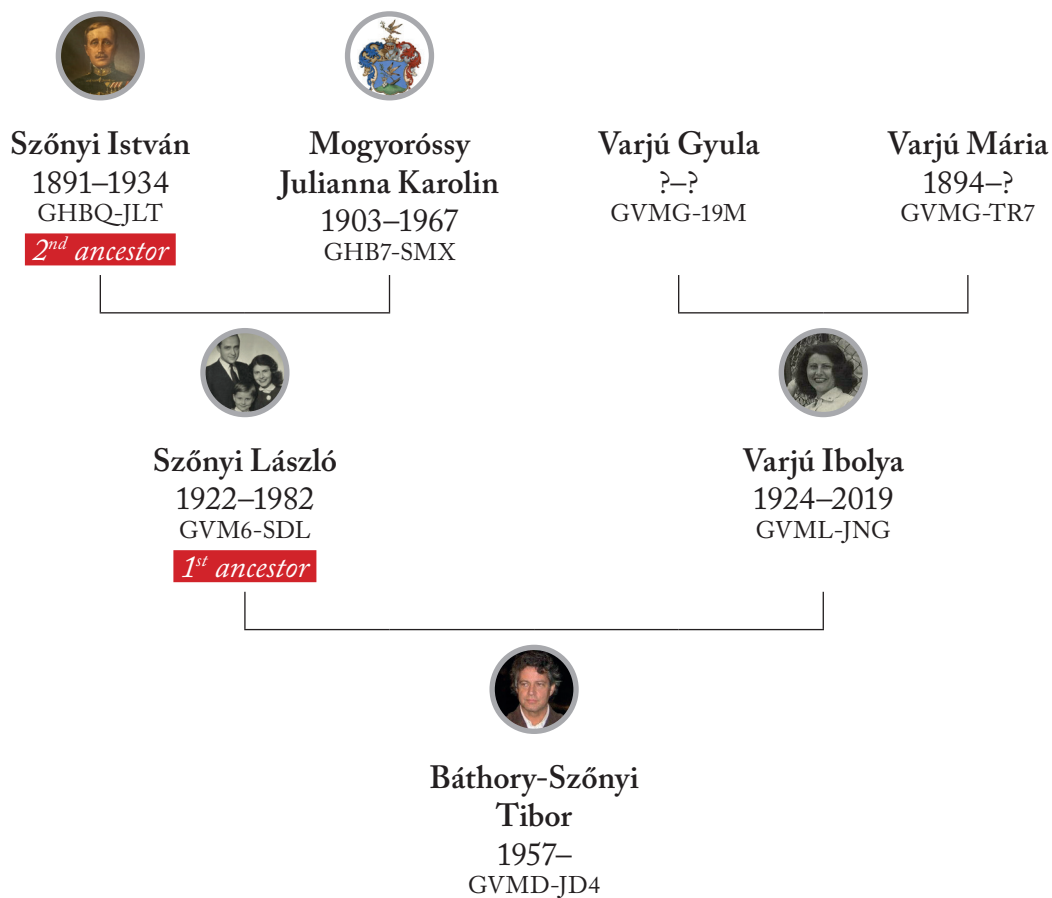

Tibor Báthory-Szőnyi

APPENDIX TO NOBLESSE OBLIGE

My chain of descent until

Hugues Capet of France

Báthory-Szónyi Tibor
1957- · GVMD-JD4

2nd wife
Anikó Tamás
1967- · GLM2-BDC

1st wife
Lundqvist Nicole Barbro Linnea
1958- · GV5G-ZM4

Szónyi Lundqvist Mario Istvan Lars
1978- · GVMP-D6F
Offspring: Arild

Szónyi Lundqvist Angela Barbro Ibolya
1980- · GVMP-X2C
Offspring: Tuva and Elis

The above persons can be further researched on the familysearch.org page based on the identifiers next to the names.