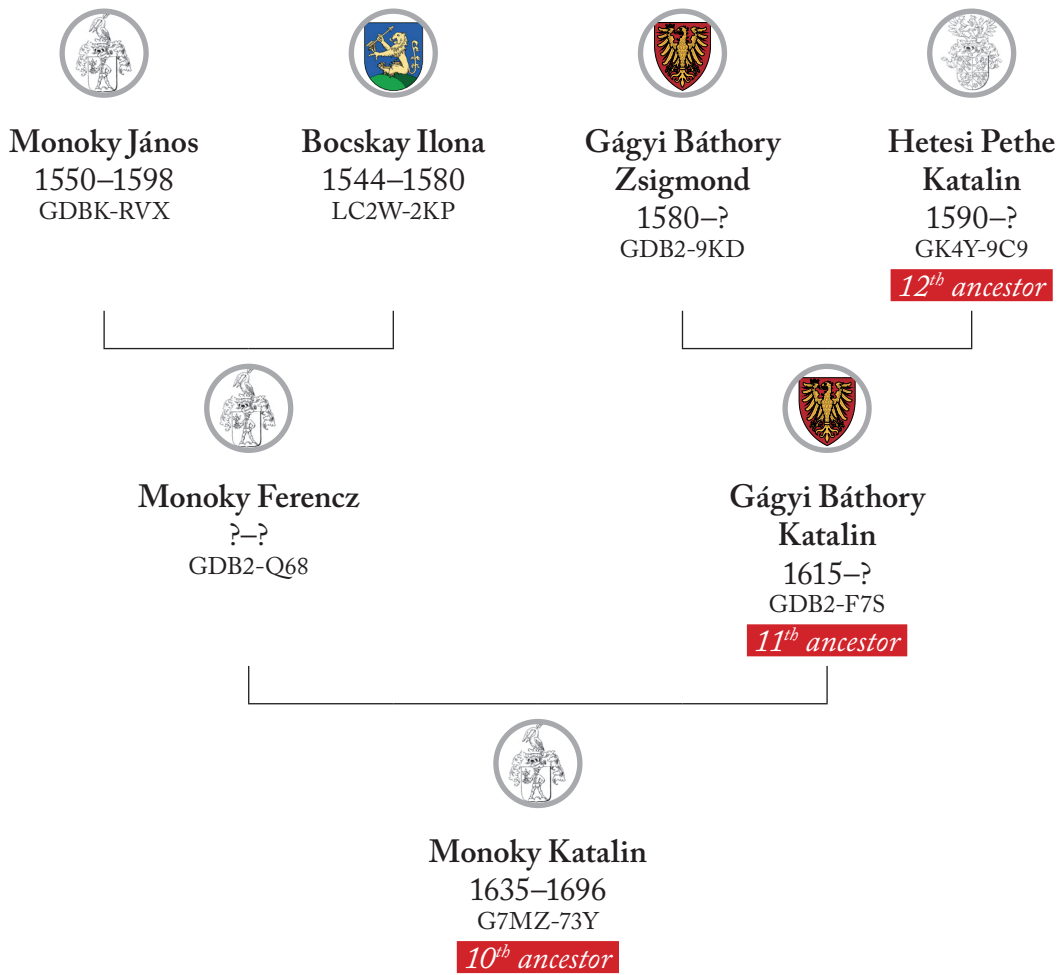

The above persons can be further researched on the familysearch.org page based on the identifiers next to the names.