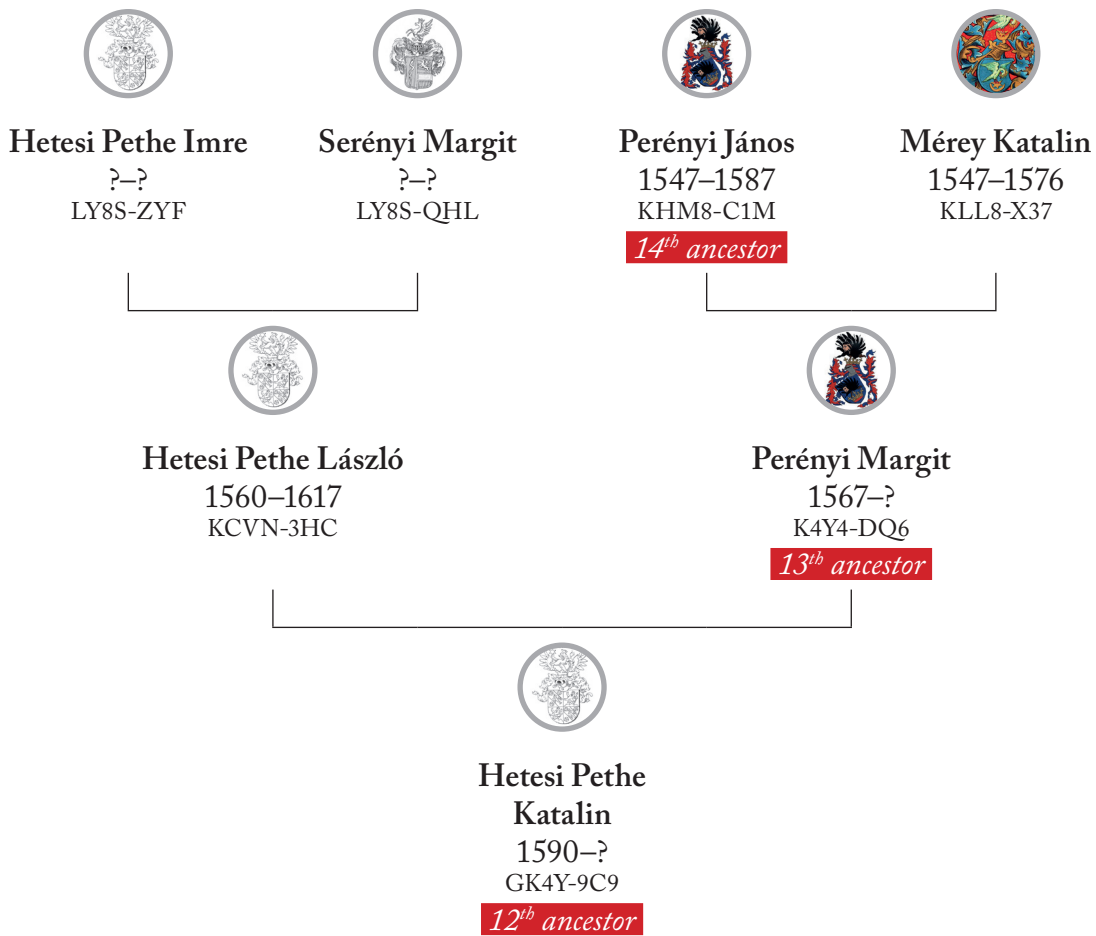

Tibor Báthory-Szőnyi

APPENDIX TO NOBLESSE OBLIGE

My chain of descent until

Hugues Capet of France

Báthory-Szónyi Tibor
1957- · GVMD-JD4

2nd wife
Anikó Tamás
1967- · GLM2-BDC

1st wife
Lundqvist Nicole Barbro Linnea
1958- · GV5G-ZM4

The above persons can be further researched on the familysearch.org page based on the identifiers next to the names.

The above persons can be further researched on the familysearch.org page based on the identifiers next to the names.