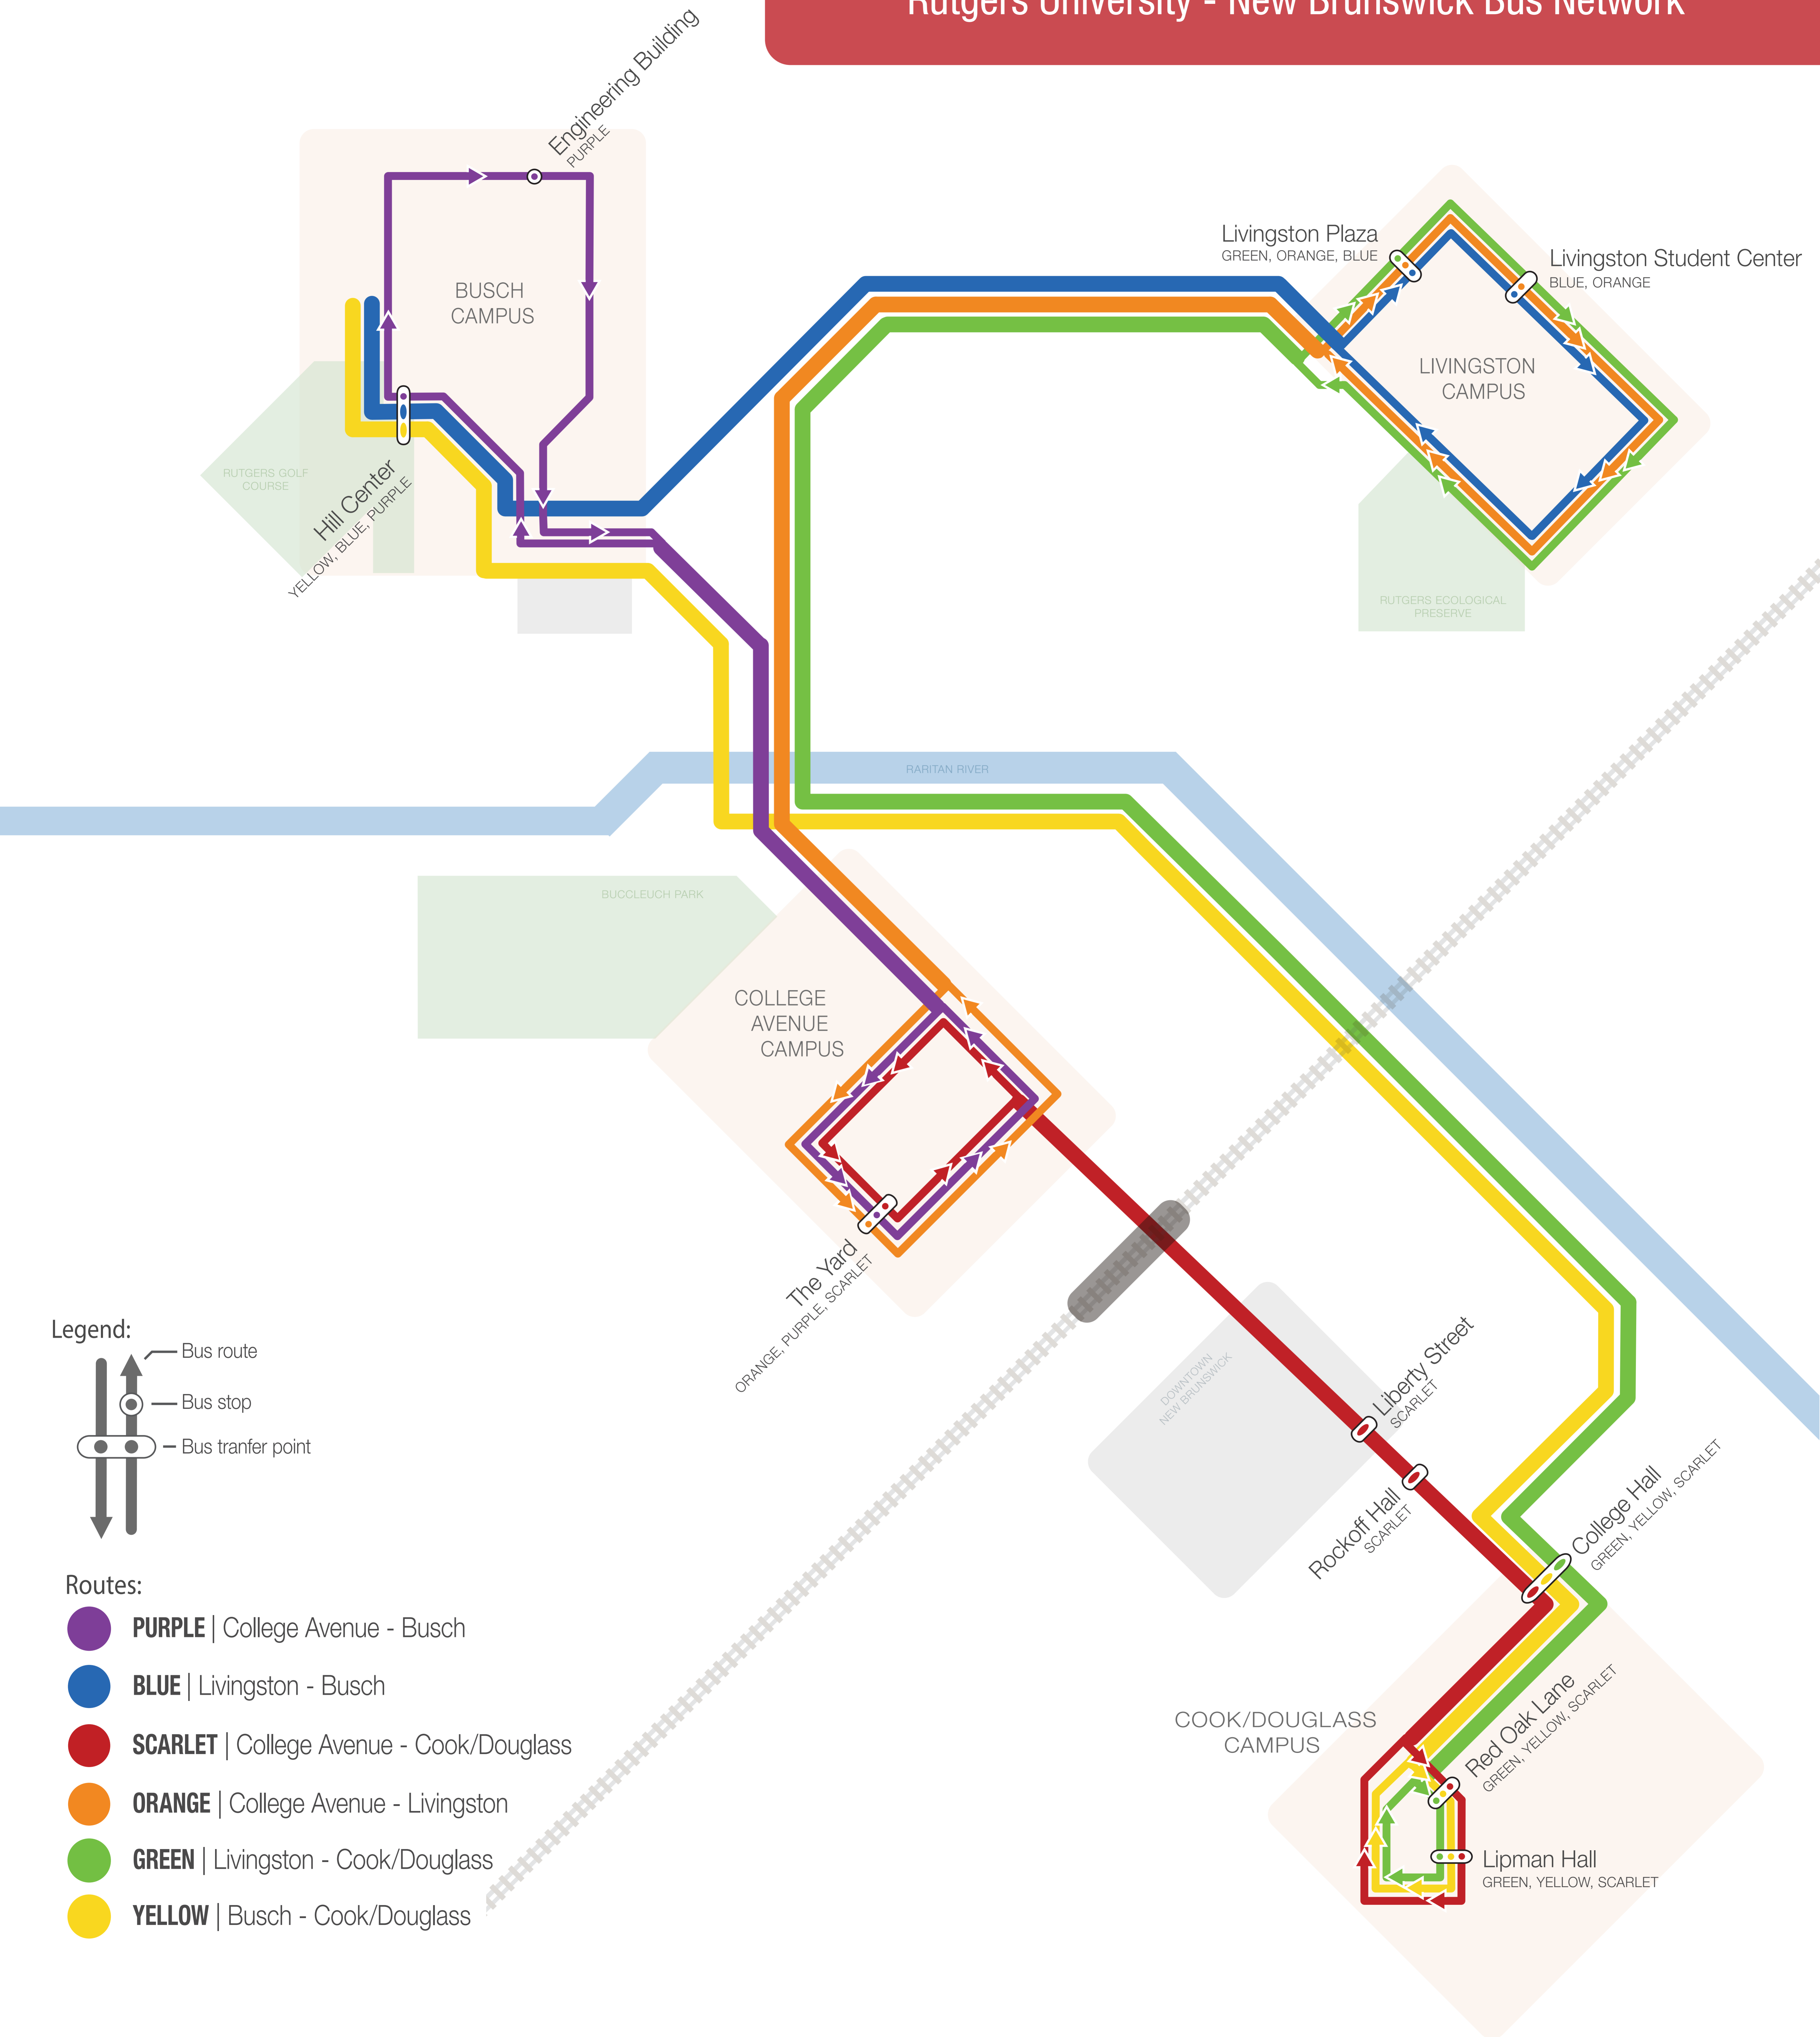

Rutgers University - New Brunswick Bus Network

Legend:

- Bus route
- Bus stop
- Bus transfer point

- Routes:**
- PURPLE** | College Avenue - Busch
 - BLUE** | Livingston - Busch
 - SCARLET** | College Avenue - Cook/Douglass
 - ORANGE** | College Avenue - Livingston
 - GREEN** | Livingston - Cook/Douglass
 - YELLOW** | Busch - Cook/Douglass