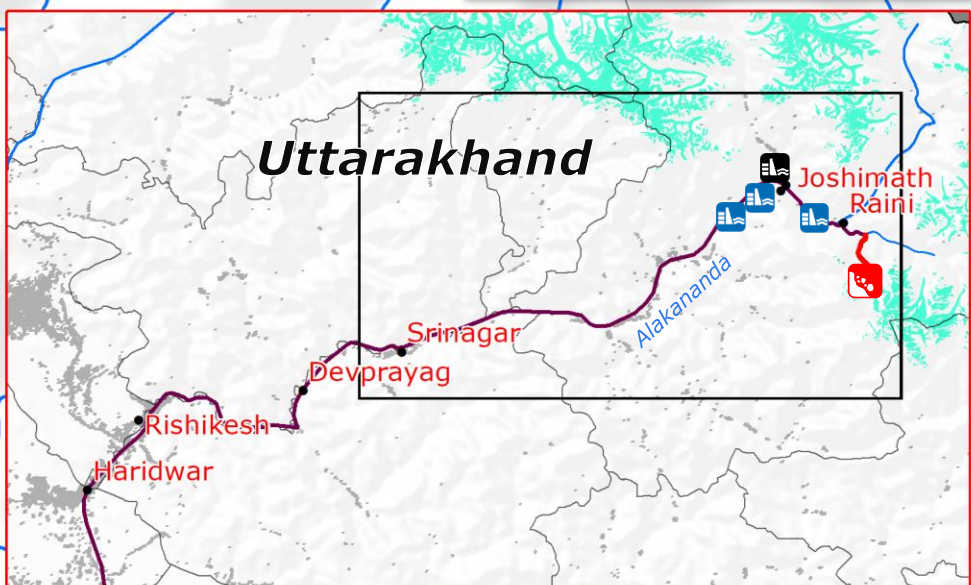

# India, Uttarakhand | Glacier burst and floods

**Preliminary impact**  
 Source: [Press Information Bureau](#), Government of Uttarakhand, as of 8 Feb

- 26** Fatalities
- 171** Missing people

<b>Glaciers</b> Source: <a href="#">GLIMS</a> * Glacier Database	<b>Place</b> Most affected/isolated village
<b>Location of the glacier burst</b>	<b>Populated area</b> Source: <a href="#">JRC GHSL</a>
<b>Flow track</b>	<b>Affected watercourse</b>
<b>Collapsed hydropower plant</b>	<b>Main river</b>
<b>Damaged hydropower plant/hydropower project</b>	<b>Main road</b>
<b>Collapsed bridge</b>	<b>District limit</b>
<b>Charter Activation ID <a href="#">698</a></b> as of 7 Feb	