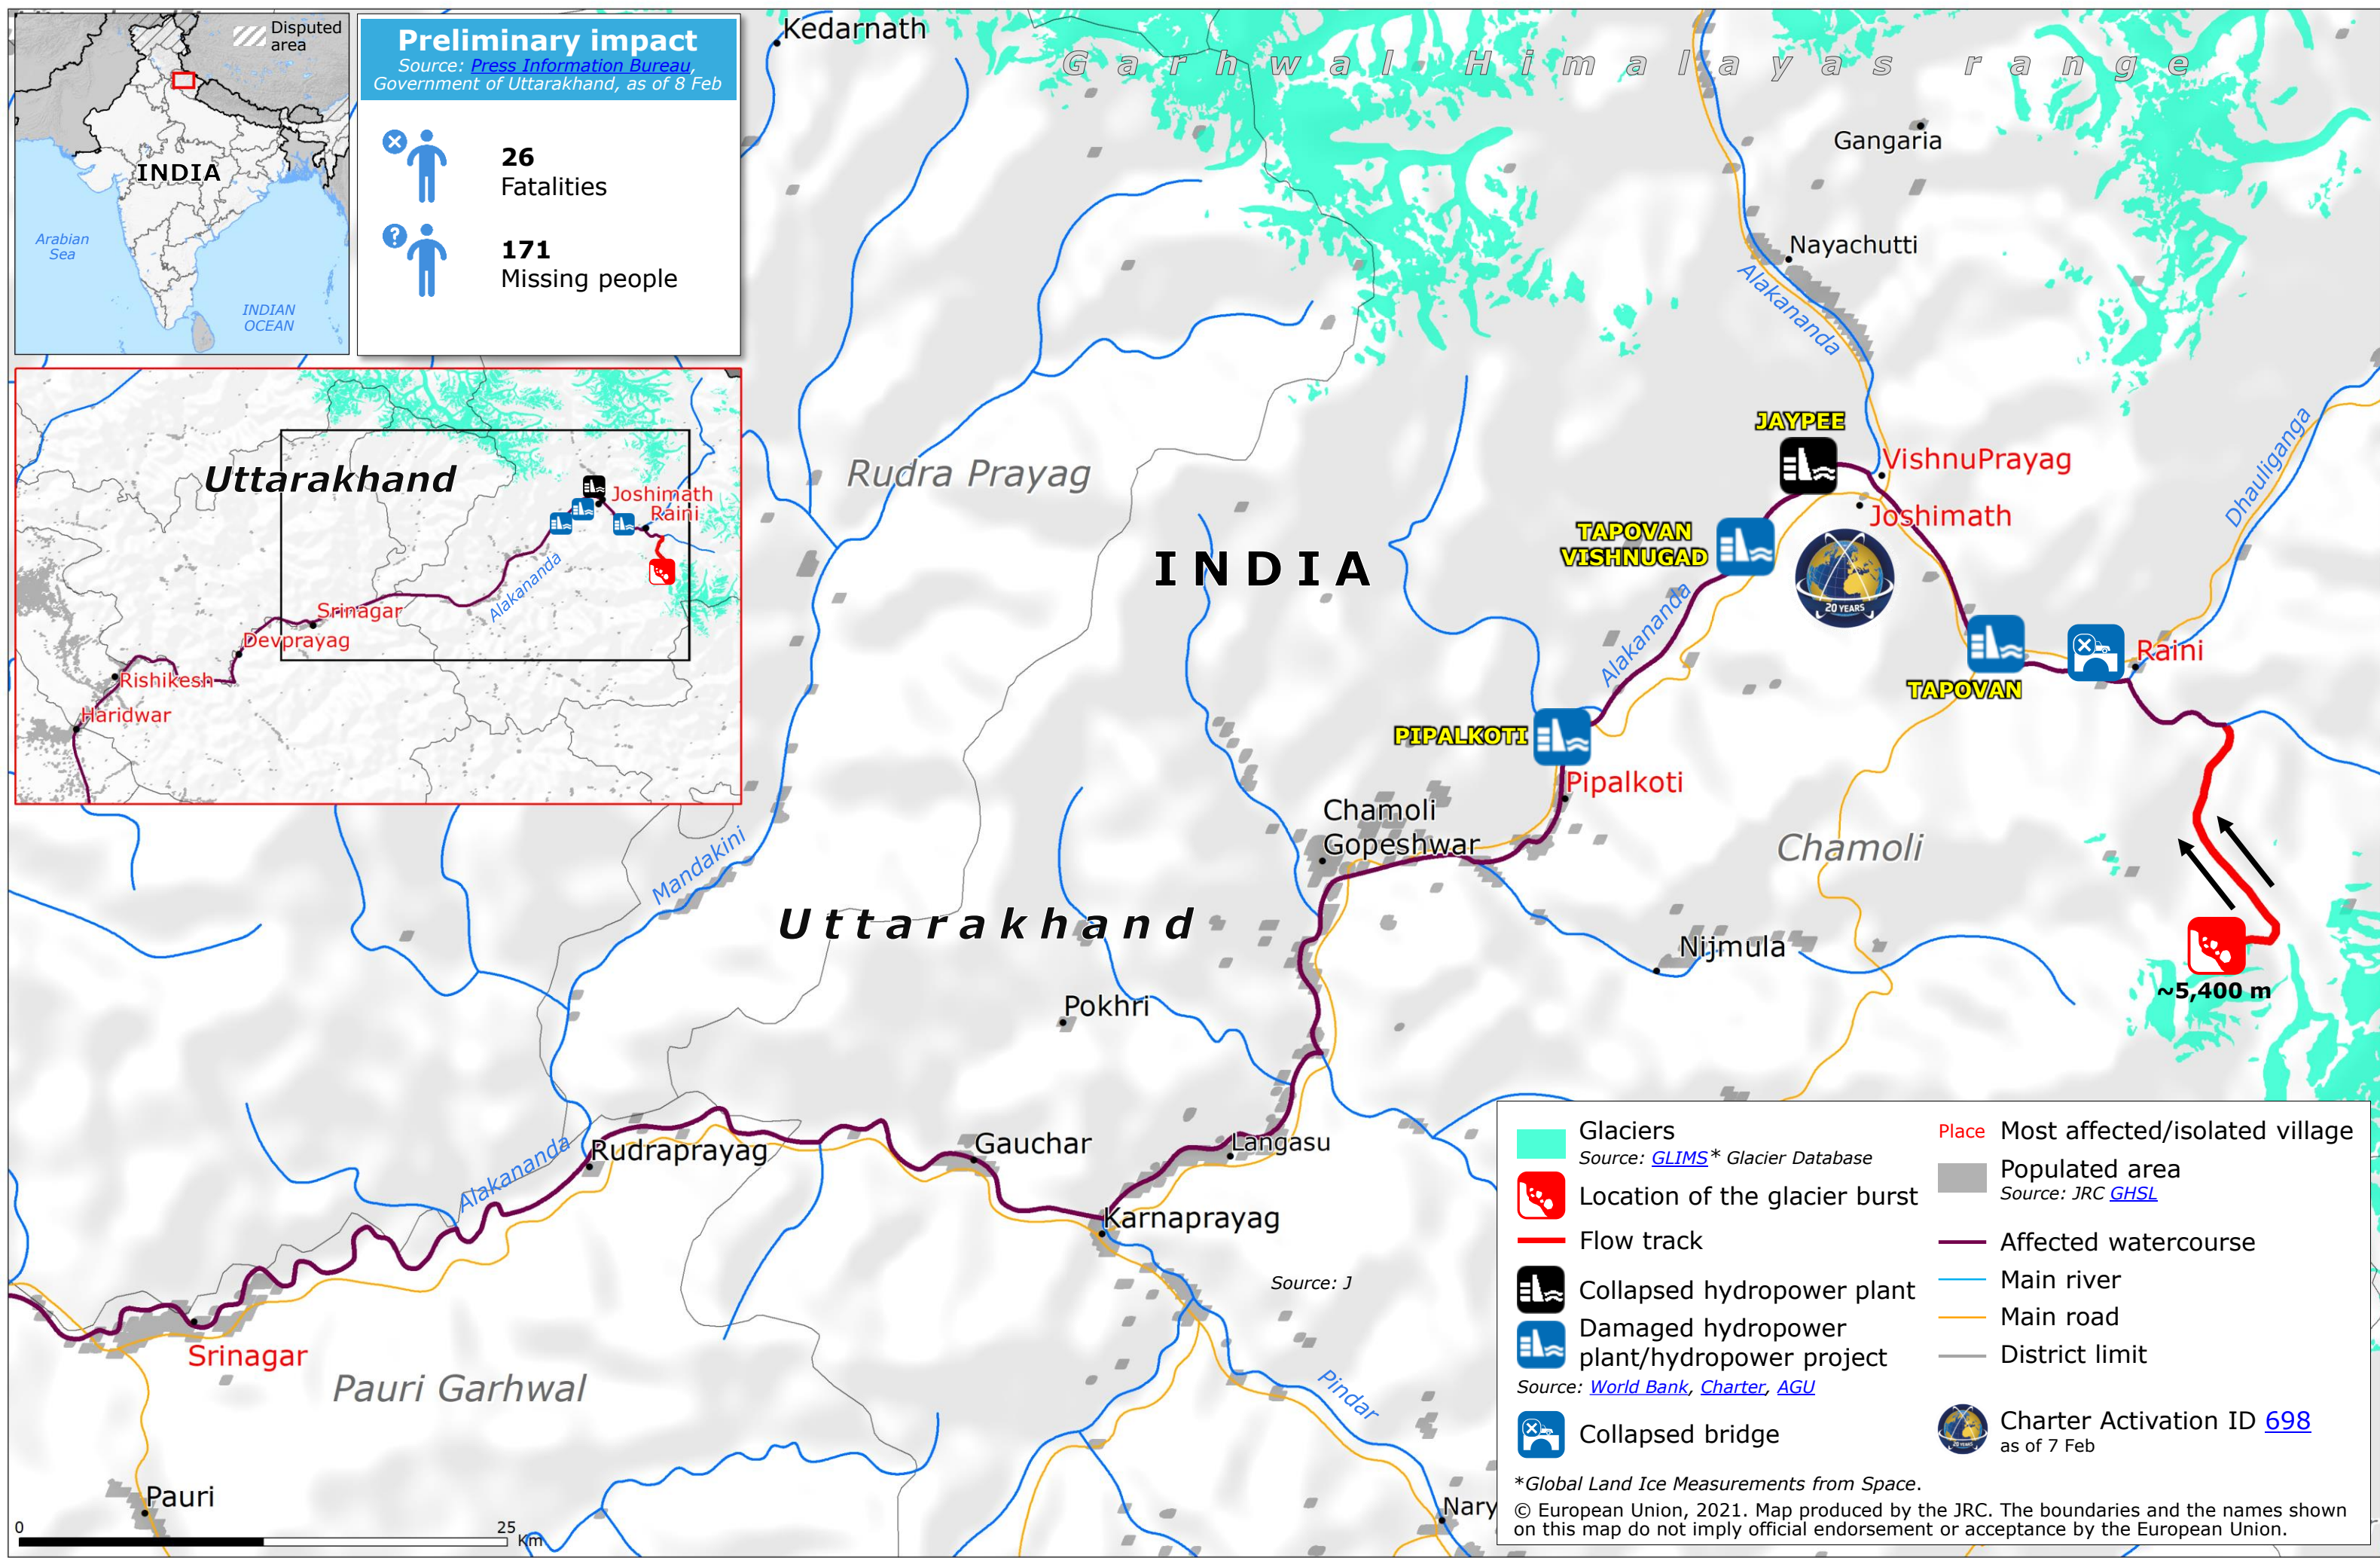

# India, Uttarakhand | Glacier burst and floods

**Preliminary impact**  
 Source: [Press Information Bureau](#), Government of Uttarakhand, as of 8 Feb

- 26** Fatalities
- 171** Missing people

<b>Glaciers</b> Source: <a href="#">GLIMS</a> * Glacier Database	<b>Place</b> Most affected/isolated village
<b>Location of the glacier burst</b>	<b>Populated area</b> Source: <a href="#">JRC GHSL</a>
<b>Flow track</b>	<b>Affected watercourse</b>
<b>Collapsed hydropower plant</b>	<b>Main river</b>
<b>Damaged hydropower plant/hydropower project</b>	<b>Main road</b>
<b>Collapsed bridge</b>	<b>District limit</b>
<b>Charter Activation ID <a href="#">698</a></b> as of 7 Feb	

\*Global Land Ice Measurements from Space.  
 © European Union, 2021. Map produced by the JRC. The boundaries and the names shown on this map do not imply official endorsement or acceptance by the European Union.