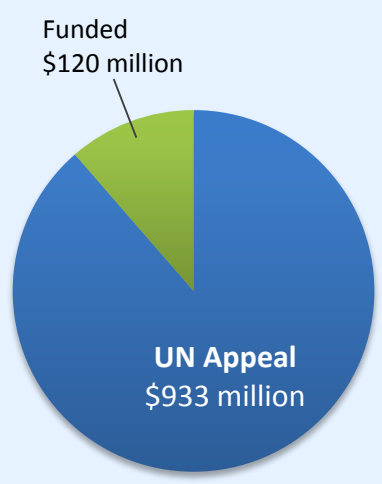

8 May 2014: Somalia – Early warning food security alert

- Regional Capital
- Region boundary
- International border
- Major roads

- Possible Food Security deterioration
- Military offensive
- Territorial conflict*
- Deportations
- Drought alert
- Poor rainfall

(* In this continued complex emergency, all of Somalia can be considered as a conflict area although to various degrees.

Displaced people in the country	1.1 million
Somali refugees in region	0.96 million
Population movement due to military offensive	73 000 Since March
People in need	2.9 million