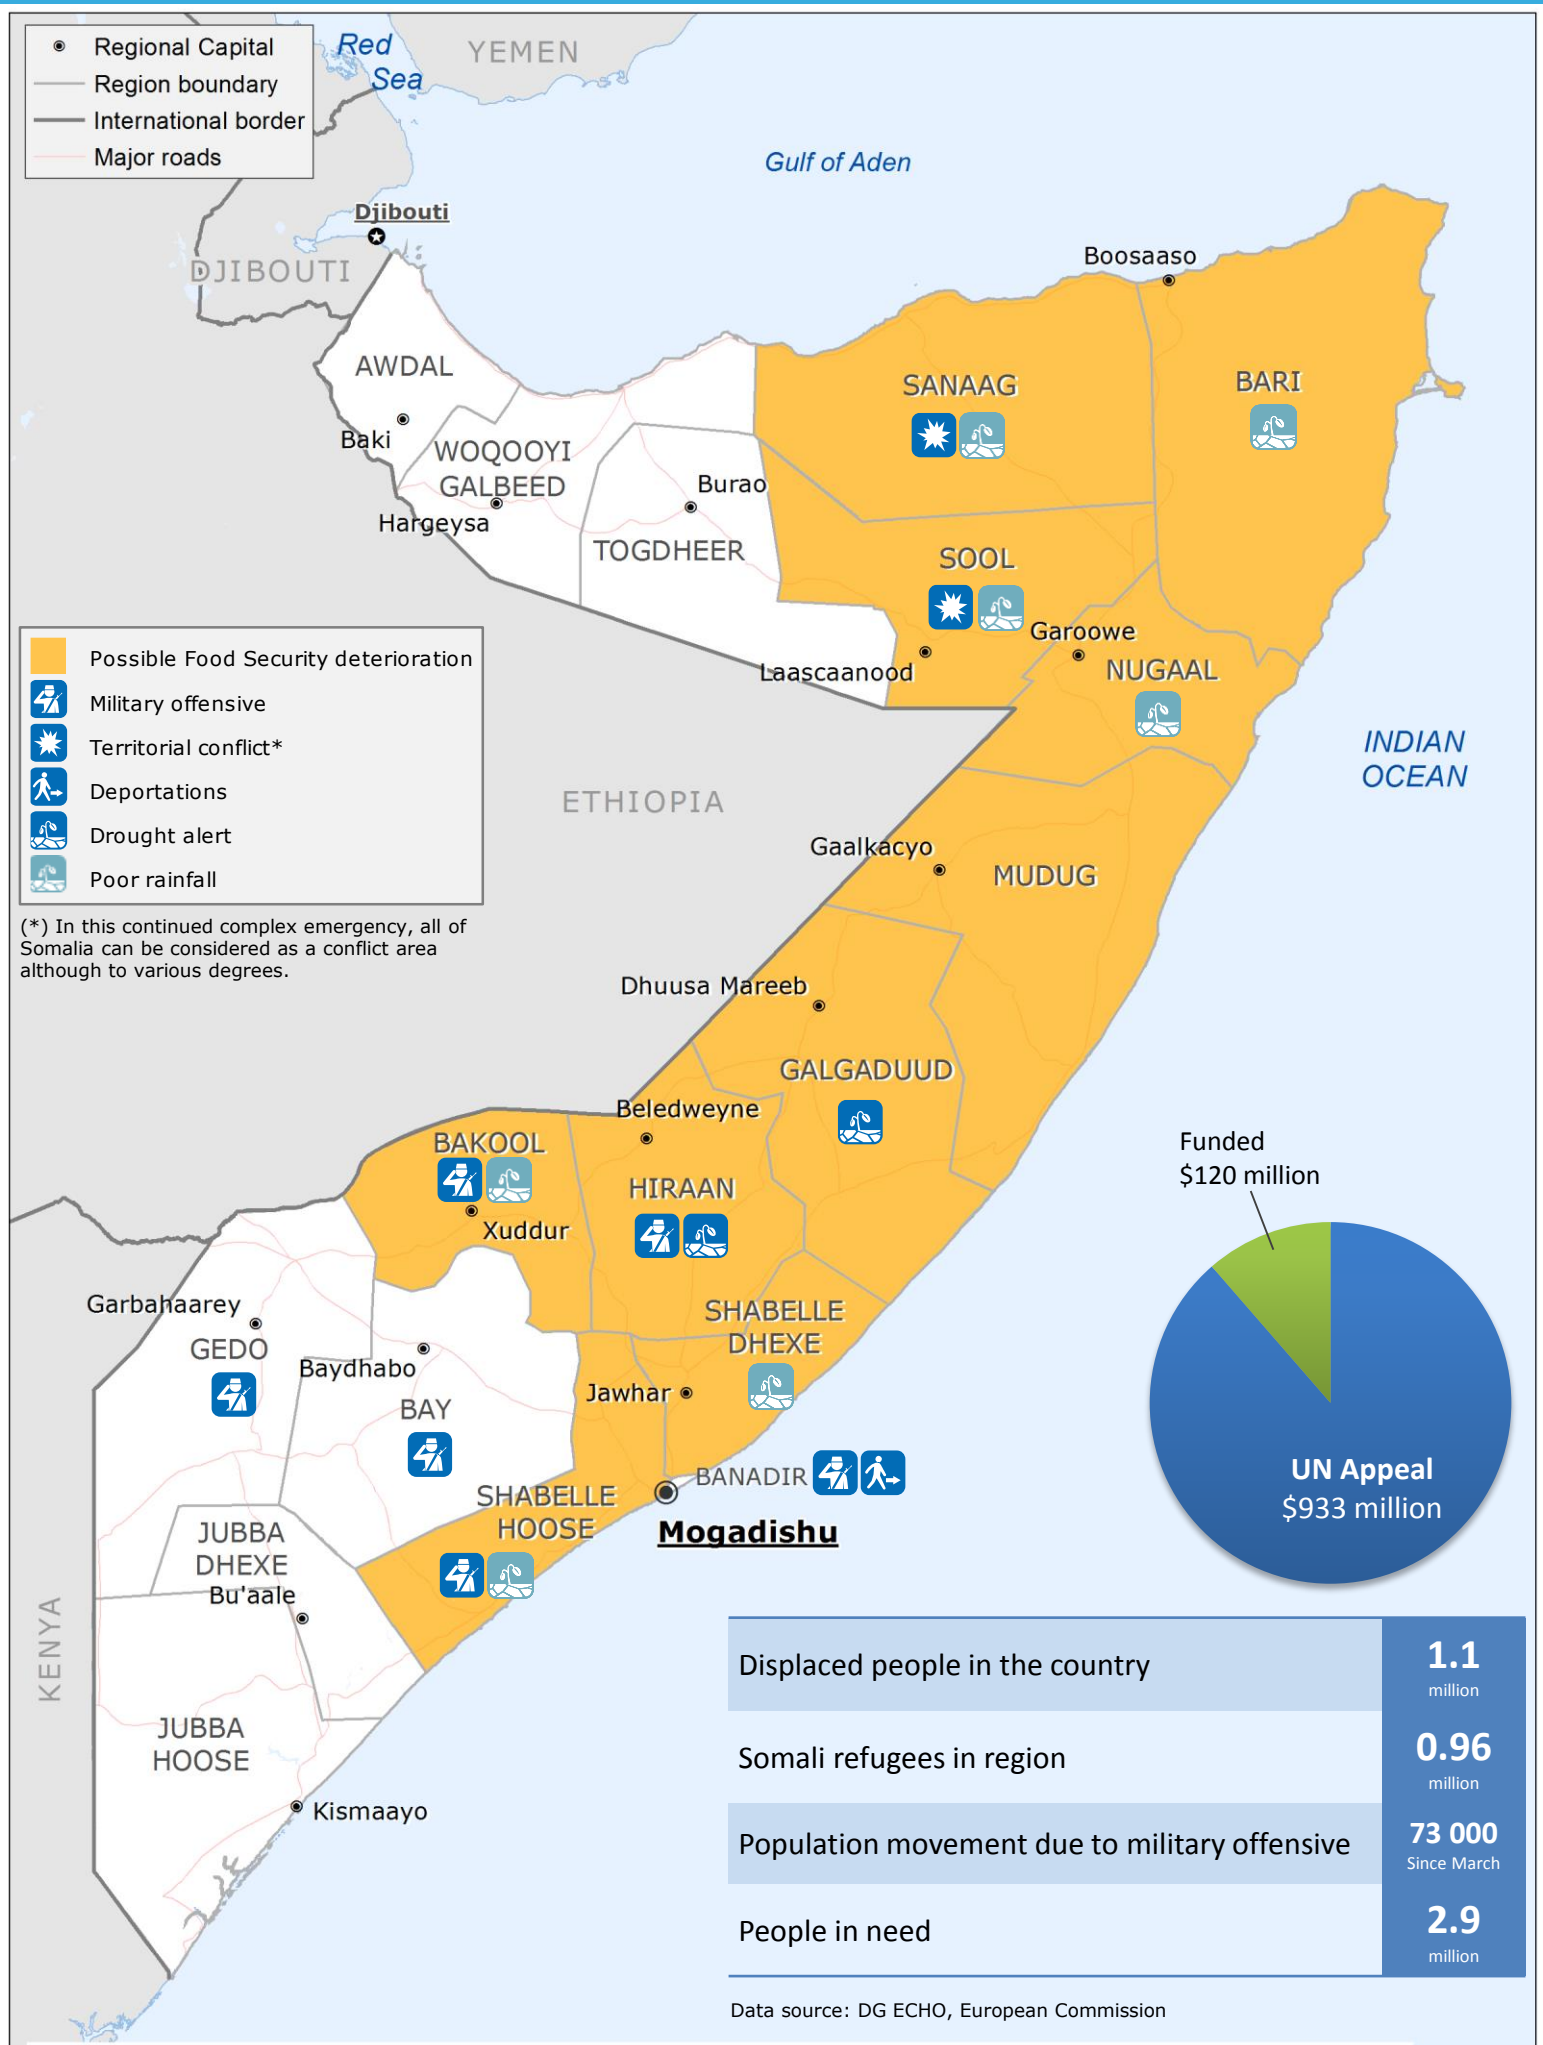

8 May 2014: Somalia – Early warning food security alert

- Regional Capital
- Region boundary
- International border
- Major roads

- Possible Food Security deterioration
- Military offensive
- Territorial conflict*
- Deportations
- Drought alert
- Poor rainfall

(* In this continued complex emergency, all of Somalia can be considered as a conflict area although to various degrees.

Displaced people in the country	1.1 million
Somali refugees in region	0.96 million
Population movement due to military offensive	73 000 Since March
People in need	2.9 million