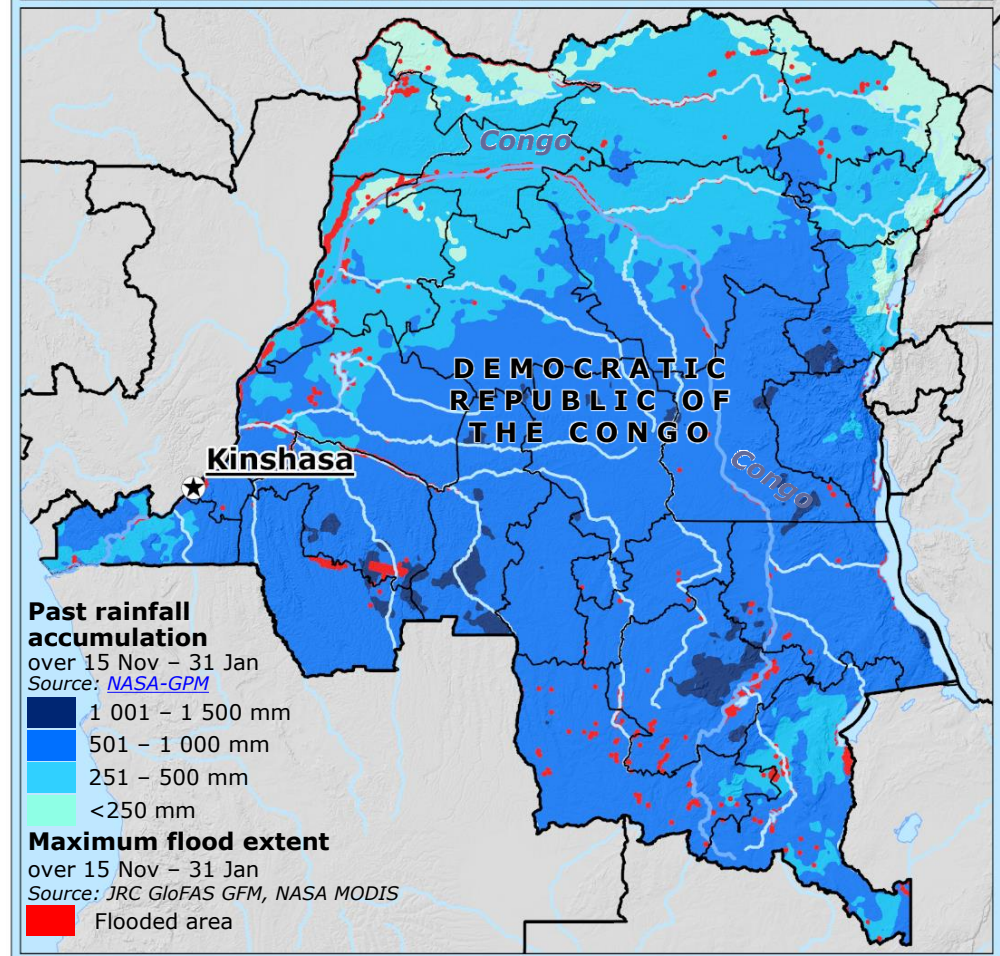

# Democratic Republic of the Congo | Floods

**IMPACT OVERVIEW**  
Sources: DG ECHO Field, IFRC, UN OCHA

- >300 Fatalities
- 2 179 926 Affected people<sup>1</sup>
- 98 299 Collapsed houses
- 1 325 Destroyed schools

Densely populated area  
Source: JRC GHSL

- River
- Province boundary
- Country boundary