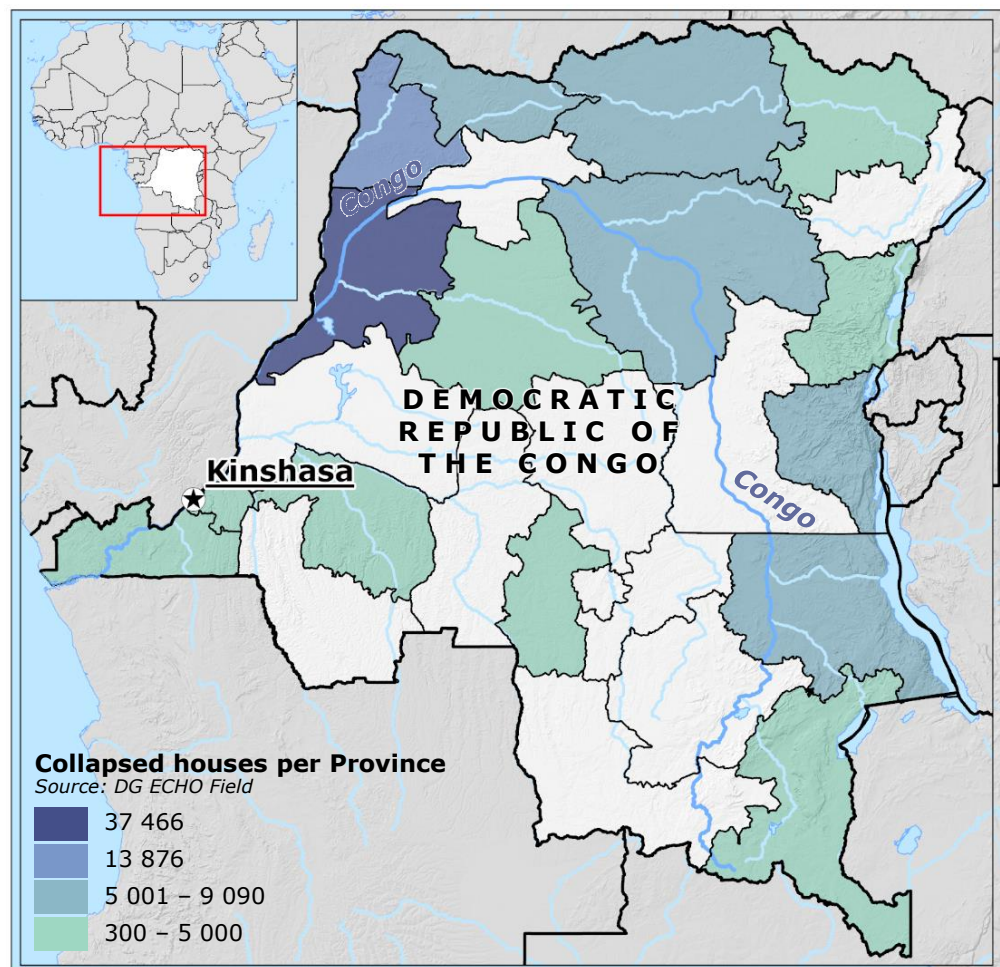

# Democratic Republic of the Congo | Floods

**IMPACT OVERVIEW**  
Sources: DG ECHO Field, IFRC, UN OCHA

- >300 Fatalities
- 2 179 926 Affected people<sup>1</sup>
- 98 299 Collapsed houses
- 1 325 Destroyed schools

<sup>1</sup> Including an unconfirmed number of displaced people

**EU RESPONSE**  
Source: DG ECHO

**EUR 1.7 million** emergency humanitarian funding

**Affected people per Province**  
Source: UN OCHA

649 745
58 9970
100 001 – 400 000
50 001 – 100 000
20 001 – 50 000
< 20 000
n.a

Densely populated area  
Source: JRC GHSL

- River
- Province boundary
- Country boundary