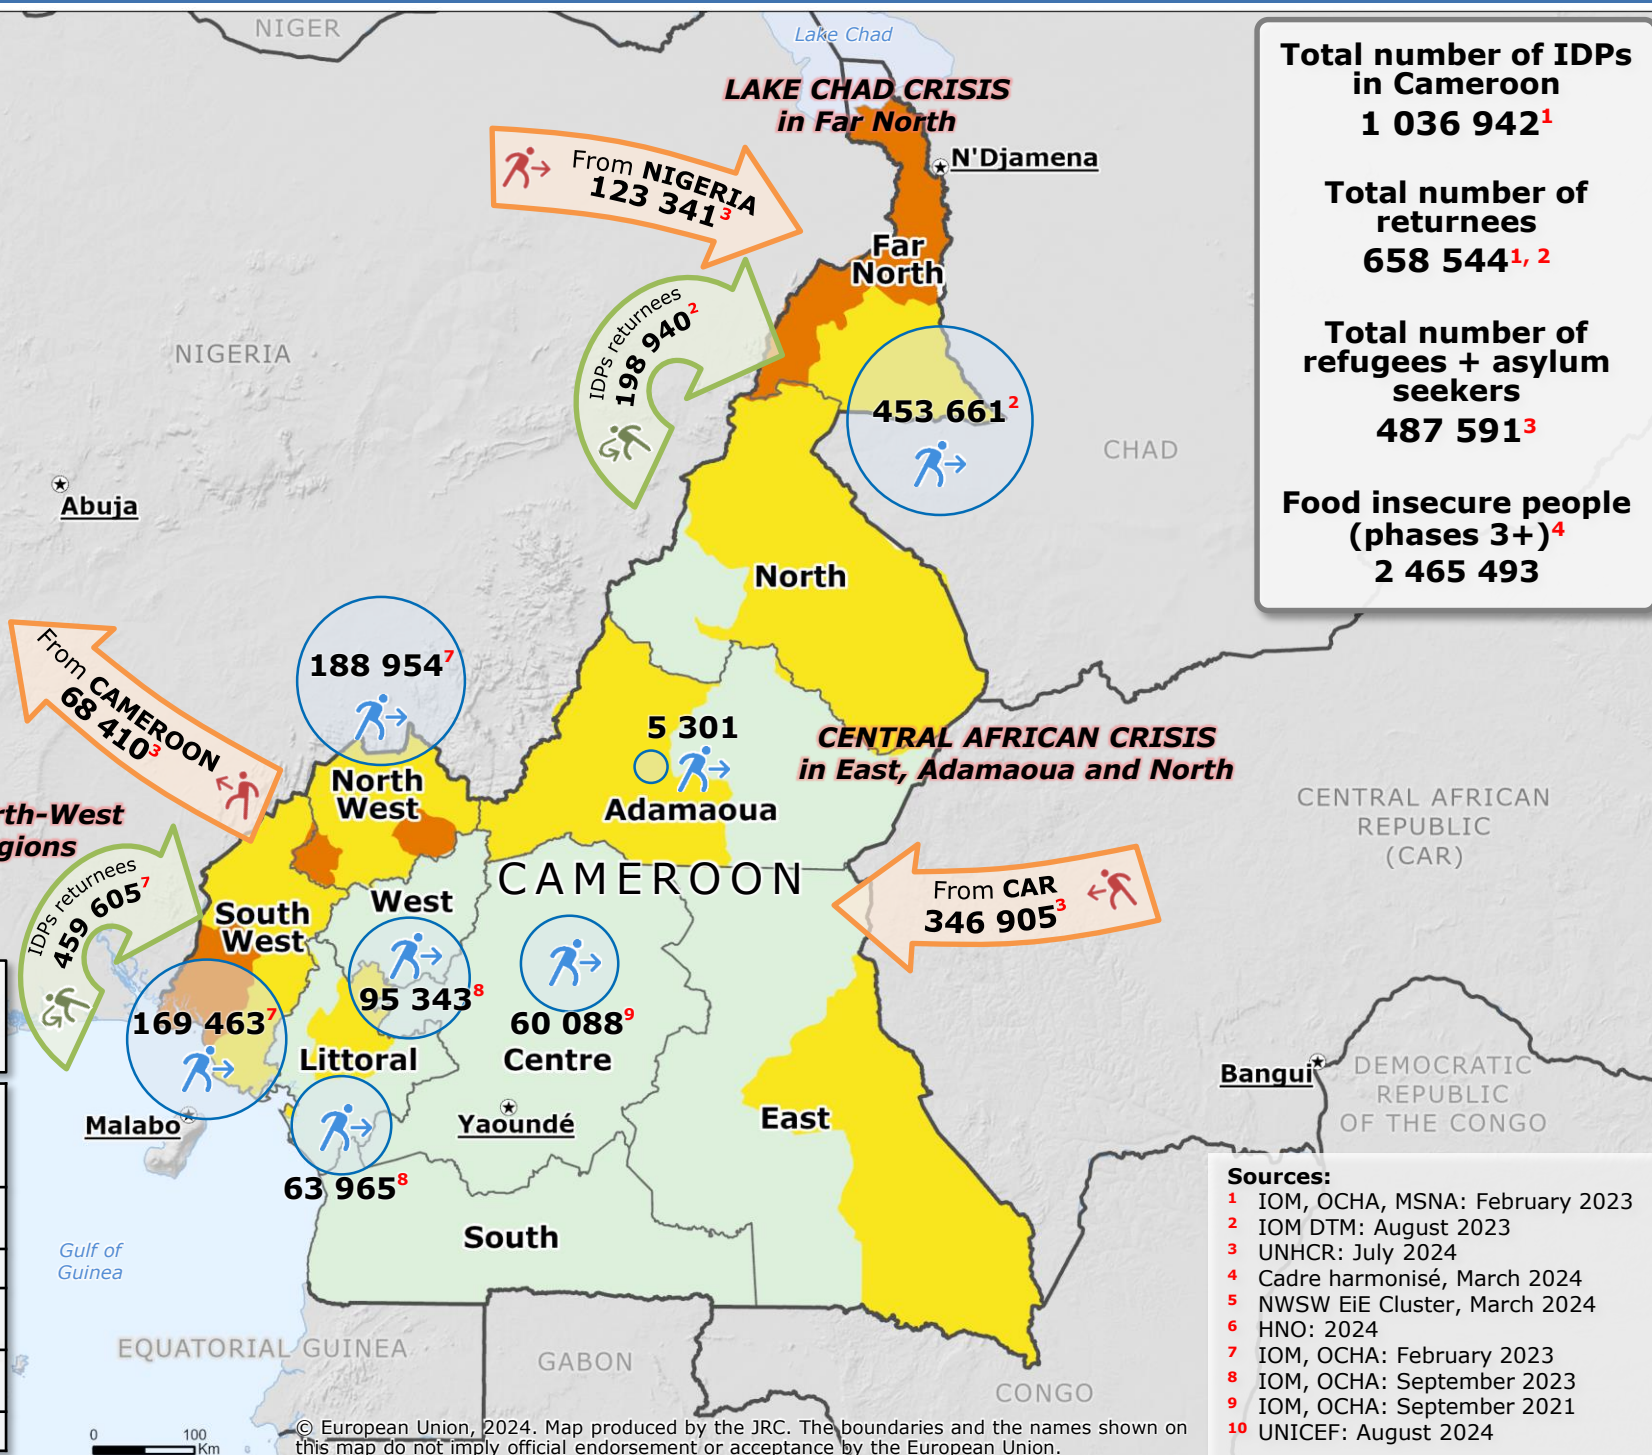

Cameroon | Complex humanitarian crisis

50 000 Internally displaced people (IDPs)

From XXX XXX Refugees main flux

To XXX XXX Returnees

Food insecurity phases
Source: *Cadre Harmonisé Jun-Aug 2024*

3	Crisis
2	Under stress
1	Normal

Total number of IDPs in Cameroon
1 036 942¹

Total number of returnees
658 544^{1, 2}

Total number of refugees + asylum seekers
487 591³

Food insecure people (phases 3+)⁴
2 465 493

EMERGENCY in the North-West and South-West Regions

Number of Severe acute malnutrition SAM - Far North
135 111¹⁰

Key figures of North West and South West Regions humanitarian crisis

	NW Region	SW Region
School operational ⁵	43%	75%
Children affected by education crisis	488 656	
People affected by the NWSW crisis ⁶	1 800 000	
IDPs ⁷	583 113	

- Sources:**
- ¹ IOM, OCHA, MSNA: February 2023
 - ² IOM DTM: August 2023
 - ³ UNHCR: July 2024
 - ⁴ Cadre harmonisé, March 2024
 - ⁵ NSW EIE Cluster, March 2024
 - ⁶ HNO: 2024
 - ⁷ IOM, OCHA: February 2023
 - ⁸ IOM, OCHA: September 2023
 - ⁹ IOM, OCHA: September 2021
 - ¹⁰ UNICEF: August 2024