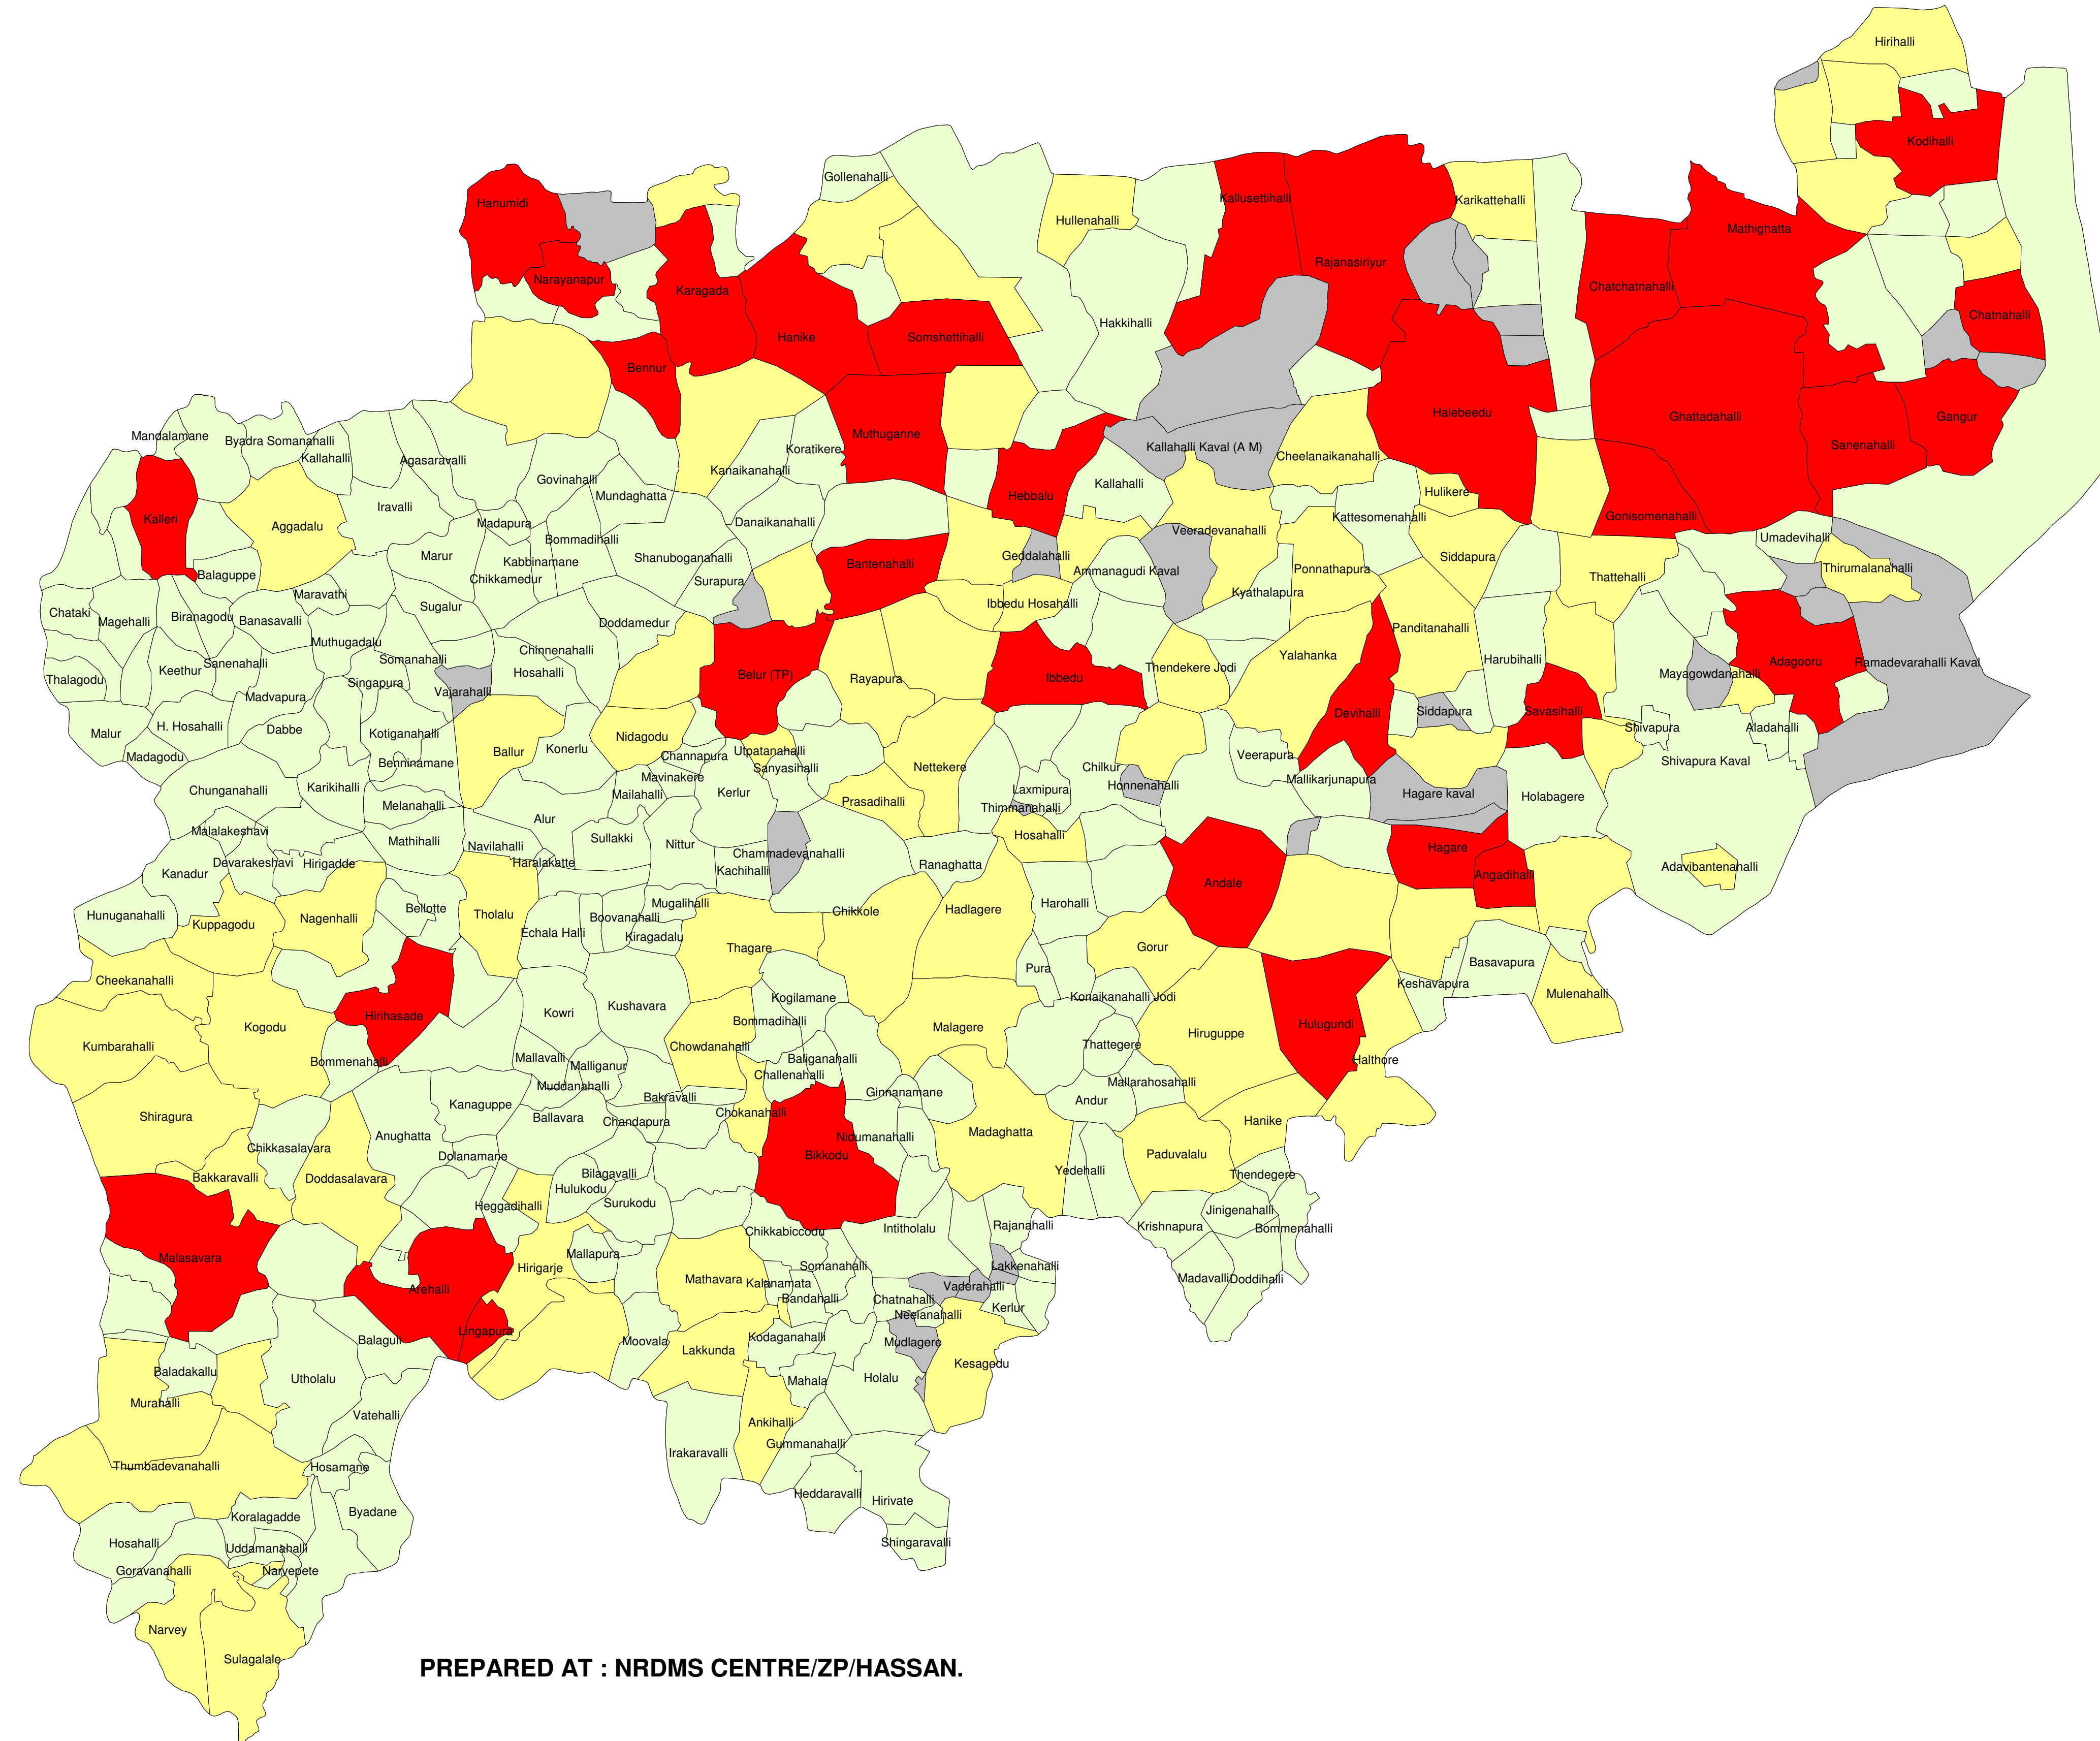

BELUR TALUK

PREPARED AT : NRDMS CENTRE/ZP/HASSAN.

POPULATION AS PER 2001 CENSUS	
UN INHABITED	(28)
1 to 500	(240)
500 to 1,000	(81)
1,000 to 20,300	(35)