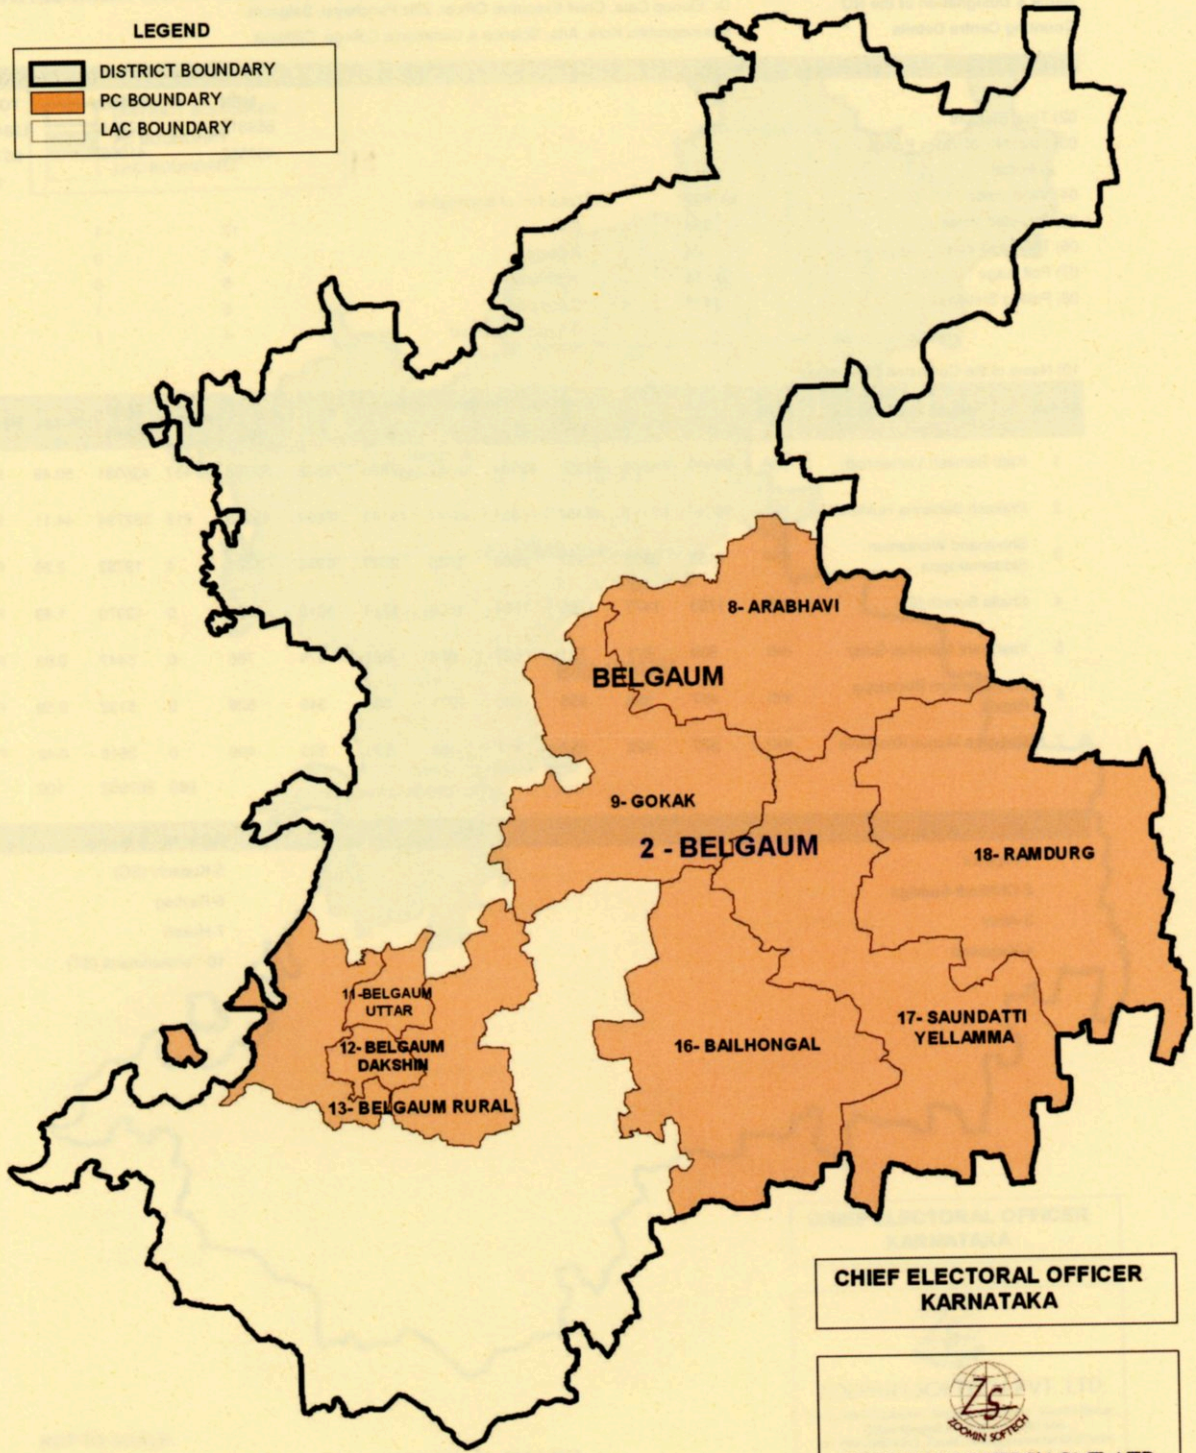

02 - BELGAUM

PARLIAMENTARY CONSTITUENCY

KARNATAKA STATE

LEGEND

	DISTRICT BOUNDARY
	PC BOUNDARY
	LAC BOUNDARY

**CHIEF ELECTORAL OFFICER
KARNATAKA**

ZOOMIN SOFTECH PVT. LTD.

No.2, J.N.R. Complex, Bugal Rock Road, Gandhi Bazar,
Basavanagudi, Bangalore - 560 004
Tel: 080-26674212, Email : mail@zoominsoftech.com

NOT TO SCALE

SOURCE: DELIMITATION NOTIFICATION No. 282/KT/2007-V, Dt:- 02-07-2007