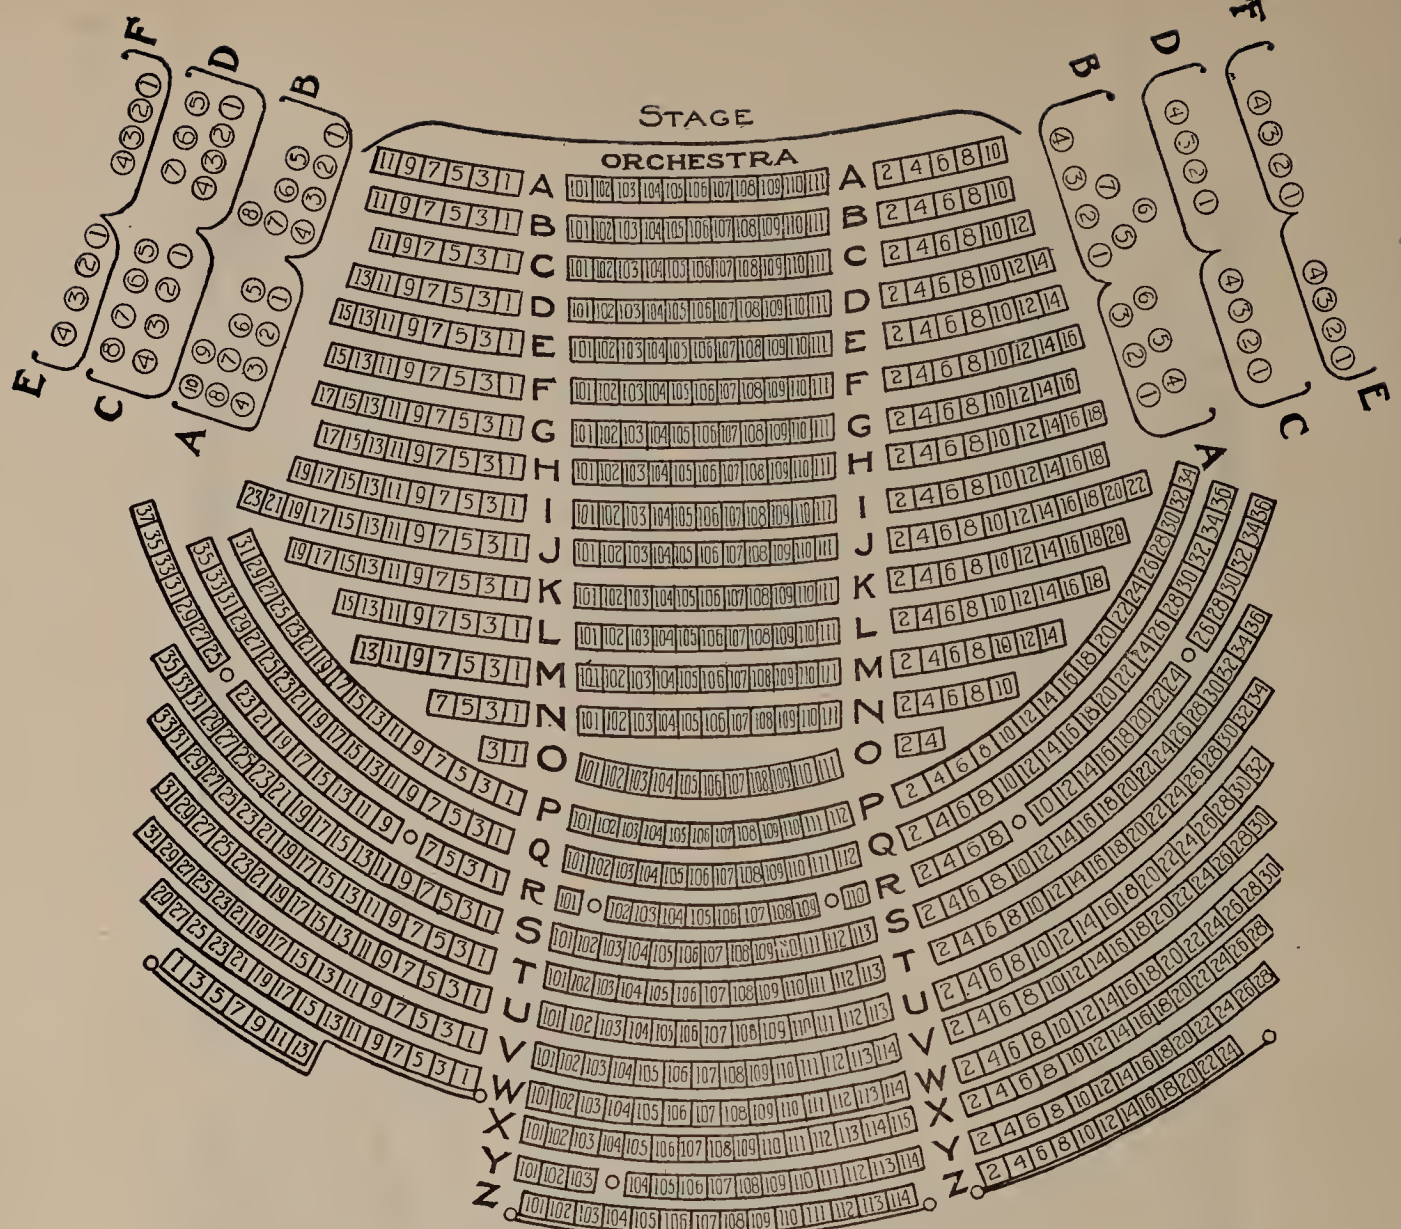

B.F. KEITH'S THEATRE
547 WASHINGTON ST. BOSTON.

HERRICK **TICKETS ALL THEATRES**
Phone 2328 B B Connecting Five Lines
COPLEY SQUARE, BOSTON