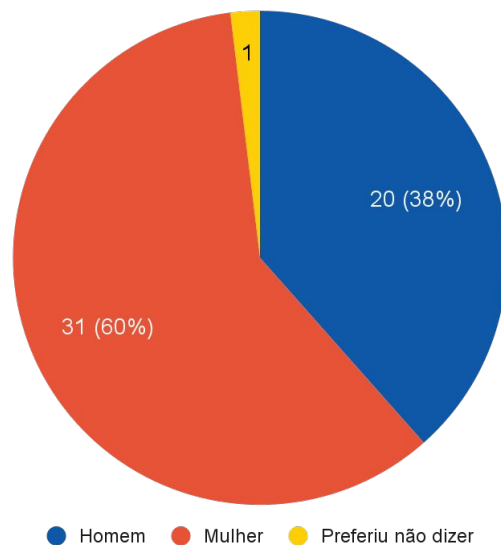

8 discussões
estratégicas

6 encontros
temáticos

4 painéis temáticos

4 palestras com
especialistas
convidados

7 sessões da
comunidade

2 sessões culturais

Número total de apresentadores(as)

52

pessoas

Número total de horas das sessões

50
horas

Distribuição de apresentadores(as) de todas as sessões por gênero

A stylized illustration featuring a diverse group of people. In the center, a white rectangular sign with a blue border contains the word "AGRADECIMENTOS" in bold, black, uppercase letters. Above the sign, five people are shown from the chest up, looking towards the right. From left to right: a person with dark skin and a yellow top, a person with light skin and a yellow top, a person with dark skin and a blue top, a person with light skin and a red top, and a person with dark skin and a red top. Below the sign, several people are shown from the waist down, holding the sign. On the left, a person in a white lab coat and yellow pants holds the sign. On the right, a person in a blue suit and yellow shirt holds a magnifying glass over the sign. The background is a solid green color. The style is flat and graphic, using a limited color palette of blue, yellow, red, and black.